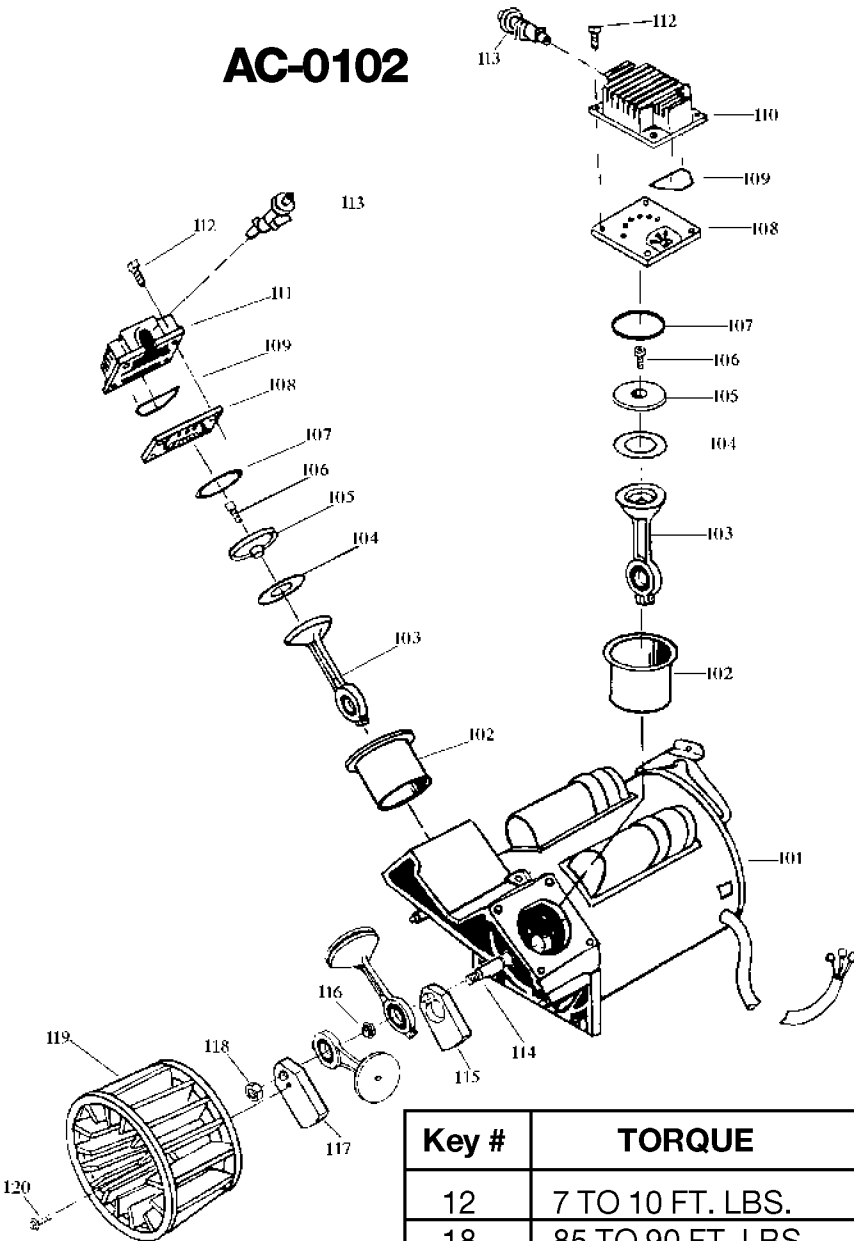

# AC-0102

Key #	TORQUE
12	7 TO 10 FT. LBS.
18	85 TO 90 FT. LBS.
20	75 TO 90 IN. LBS.
* TORQUE WRENCH MUST BE USED	

## Parts List for RAFCTV660V Type 4

Item Number	Part Number	Description	Qty Required
1	DAC-243	SHROUD REAR TWIN CYL	1
2	DAC-244	SHROUD FRONT TWIN CY	1
3	SSF-553-1	SCREW #10-24X.563 TH	3
4	SSG-3102	ORING .176 X .070 IS	3
5	ACG-13	COVER INTAKE MUFFLER	1
6	ACG-12	ELEMENT FILTER INTAK	1
7	SSF-554	SCREW #10-14X2.50 PA	2
8	D21798	TUBE	1
9	AC-0099	TUBE OUTLET .375OD A	1
10	SSP-7813	ASSY NUT SLEEVE 3/8	1
12	SSP-7821-1	NUT .563-18 UNF HEX	3
13	SSG-3105	ORING 306/296ID 073/	3
14	A19711	VALVE CHECK 1/2NPT X	1
15	SS-8553	CONNECTOR BODY	1
16	SSP-7811	ASSY NUT SLEEVE 1/4	2
17	000000-00	No Longer Available	1
19	000000-00	No Longer Available	1
20	33821-00	BUSHING	1
20	438010040063	HEYCO BUSHINGS	1
21	GA-360-B	GAUGE 300 PSI BACK M	1
22	97503734	VALVE SAFETY 150 .12	1
23	SS-2072-1	NIPPLE .375 NPT X 1.	1
24	SSV-812	VALVE GLOBE 200 PSI	1
25	AC-0217	MANIFOLD	1
26	ACG-18	CUP SADDLE MOUNT	2
27	SSF-990	SCREW .250-20X1.25 U	2
28	ACG-19	ISOLATOR 3 POINT MOU	3

## Parts List for RAFCTV660V Type 4

Item Number	Part Number	Description	Qty Required
30	N286039	DRAIN VALVE	1
101	000000-00	No Longer Available	1
102	K-0650	KIT COMP RING REPLAC	1
103	A02743	KIT CONNECTING ROD	1
104	K-0650	KIT COMP RING REPLAC	1
105	ACG-29	CAP CONNECTING ROD C	2
106	SSF-3158-1	SCREW #10-24X.750 TH	1
107	SSG-8156	ORING 2.759/2.719ID	2
108	Z-AC-0032	ASSY VALVE PLATE	2
109	ACG-45	ORING P/L HEAD	2
110	AC-0037	HEAD 3/8 OUTLET FRON	1
111	AC-0038	HEAD 3/8 OUTLET FRON	1
112	SSF-927	SCREW .250-20X1.125	8
113	ACG-11	MUFFLER INTAKE 2 CYL	2
114	ACG-8	PIN ECCENTRIC	1
115	000000-00	No Longer Available	1
116	ACG-9	WASHER ALIGN	1
117	000000-00	No Longer Available	1
118	ACG-23	NUT .500-20 UNF-2A H	1
119	ACG-22	FAN RADIAL 6.0 OD	1
120	39124607	SCREW .250-20X.625 H	1
856	A02743	KIT CONNECTING ROD	1
856	KK-4315	KIT VALVE REPLACEMEN	1
856	K-0650	KIT COMP RING REPLAC	1