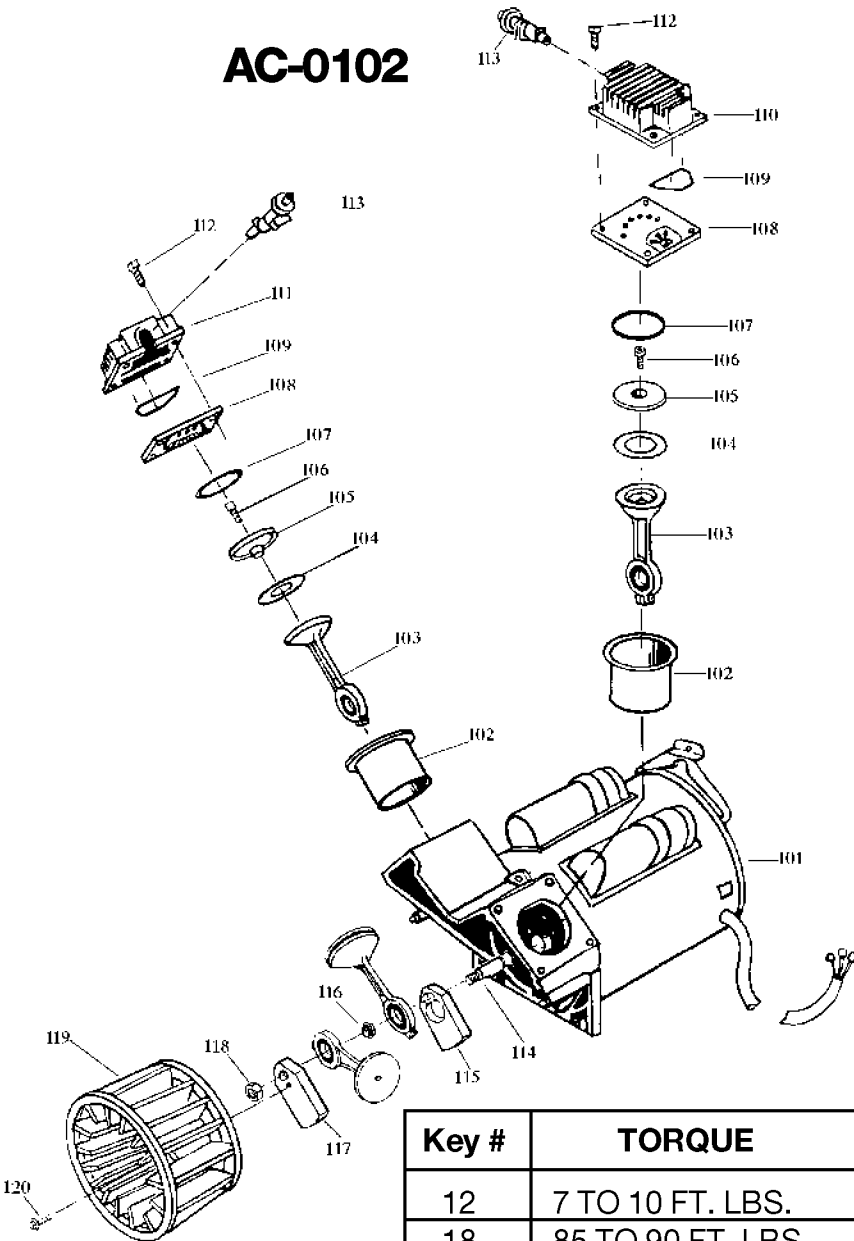

AC-0102

Key #	TORQUE
12	7 TO 10 FT. LBS.
18	85 TO 90 FT. LBS.
20	75 TO 90 IN. LBS.
* TORQUE WRENCH MUST BE USED	

Parts List for RAFCTV630 Type 0

Item Number	Part Number	Description	Qty Required
1	DAC-244	SHROUD FRONT TWIN CY	1
2	DAC-243	SHROUD REAR TWIN CYL	1
3	ACG-408	ASSY FASTENER	3
4	ACG-13	COVER INTAKE MUFFLER	1
5	ACG-12	ELEMENT FILTER INTAK	1
6	SSF-554	SCREW #10-14X2.50 PA	2
7	000000-00	No Longer Available	1
8	CAC-61	RING PANEL MOUNTING	1
9	AC-0009-1	GAUGE RIGHT HAND	1
10	Z-AC-0010-1	GAUGE LEFT HAND	1
11	AC-0027-2	STANDPIPE BRASS MALE	1
12	SSP-480	NIPPLE 1/4-18 NPT X	1
13	A19711	VALVE CHECK 1/2NPT X	1
14	000000-00	No Longer Available	1
15	AC-0007	REGULATOR 4PORT P1P2	1
16	97503734	VALVE SAFETY 150 .12	1
17	D26889	ADAPTER .25 NPT X .2	1
18	SSP-7813	ASSY NUT SLEEVE 3/8	1
19	5140112-18	PRESSURE SWITCH	1
20	SS-8553	CONNECTOR BODY	1
21	SSP-7811	ASSY NUT SLEEVE 1/4	2
22	AC-0028	TUBE PRES REL .250OD	1
23	SUDL-415-1	ASSY CORD POWER ST	1
24	AC-0126	TUBE OUTLET .375OD A	1
25	SSP-7821-1	NUT .563-18 UNF HEX	3
26	SSG-3105	ORING 306/296ID 073/	3
27	SSF-990	SCREW .250-20X1.25 U	2