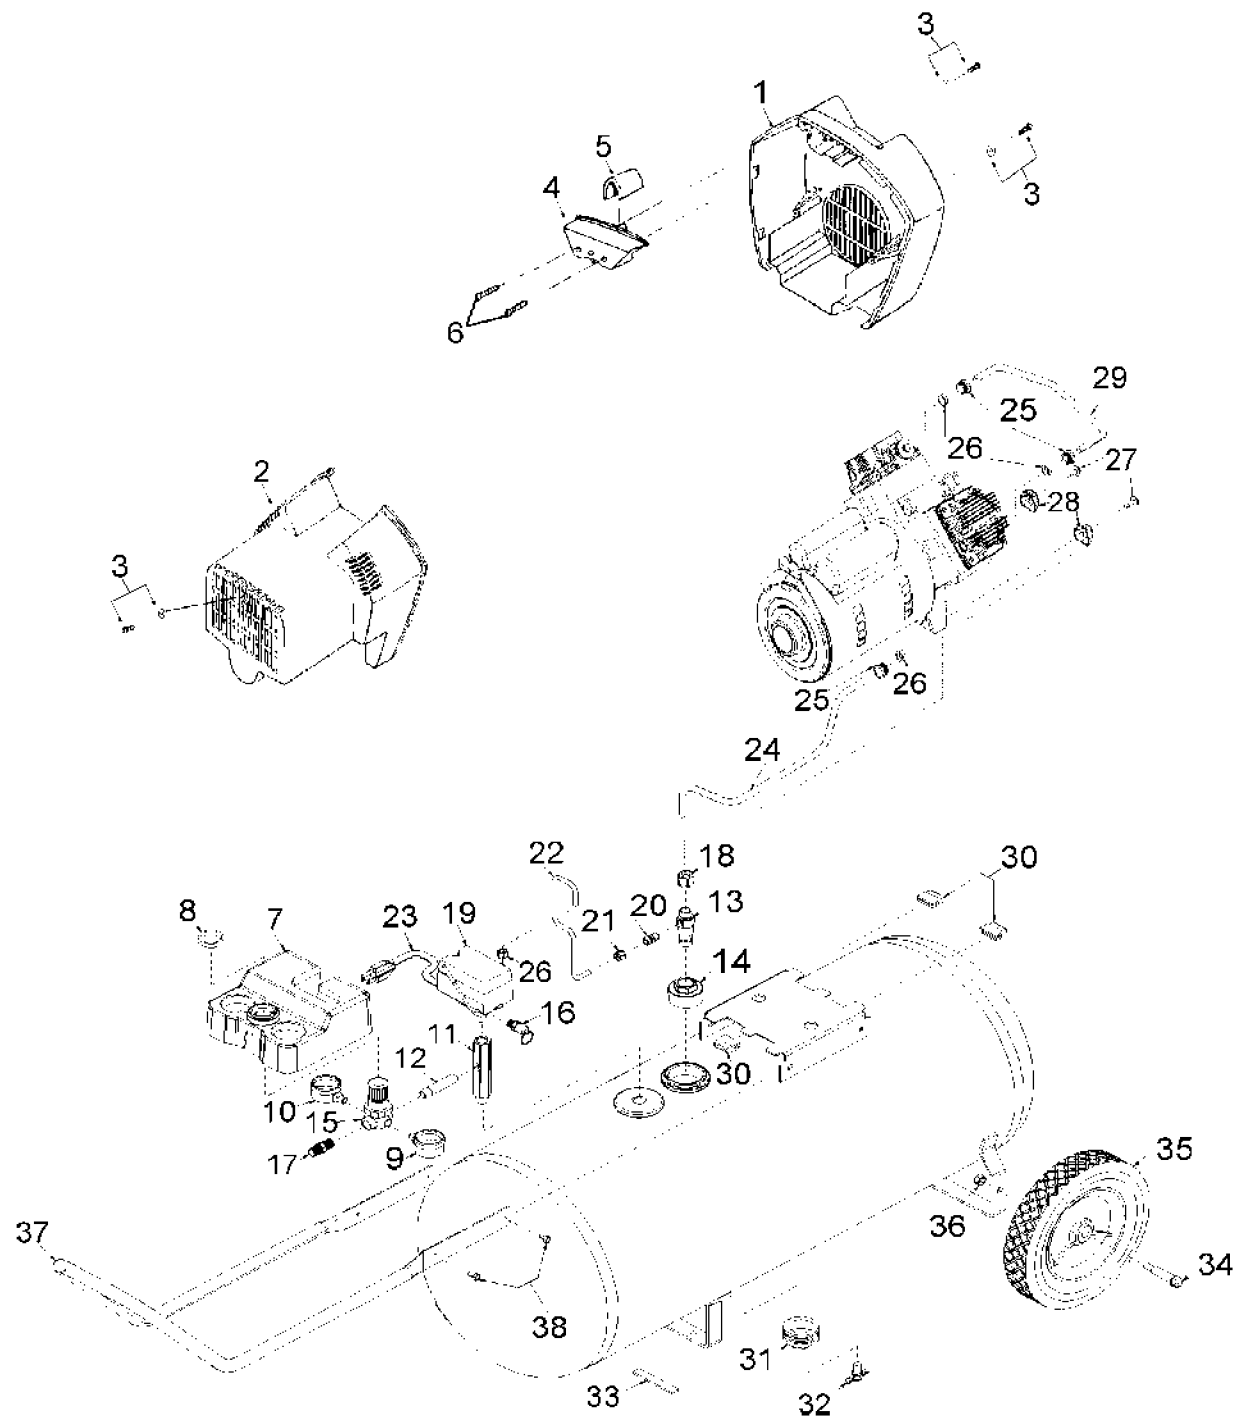

AC-0102

Key #	TORQUE
12	7 TO 10 FT. LBS.
18	85 TO 90 FT. LBS.
20	75 TO 90 IN. LBS.
* TORQUE WRENCH MUST BE USED	

Parts List for RAFCTV630 Type 0

Item Number	Part Number	Description	Qty Required
1	DAC-244	SHROUD FRONT TWIN CY	1
2	DAC-243	SHROUD REAR TWIN CYL	1
3	ACG-408	ASSY FASTENER	3
4	ACG-13	COVER INTAKE MUFFLER	1
5	ACG-12	ELEMENT FILTER INTAK	1
6	SSF-554	SCREW #10-14X2.50 PA	2
7	000000-00	No Longer Available	1
8	CAC-61	RING PANEL MOUNTING	1
9	AC-0009-1	GAUGE RIGHT HAND	1
10	Z-AC-0010-1	GAUGE LEFT HAND	1
11	AC-0027-2	STANDPIPE BRASS MALE	1
12	SSP-480	NIPPLE 1/4-18 NPT X	1
13	A19711	VALVE CHECK 1/2NPT X	1
14	000000-00	No Longer Available	1
15	AC-0007	REGULATOR 4PORT P1P2	1
16	97503734	VALVE SAFETY 150 .12	1
17	D26889	ADAPTER .25 NPT X .2	1
18	SSP-7813	ASSY NUT SLEEVE 3/8	1
19	5140112-18	PRESSURE SWITCH	1
20	SS-8553	CONNECTOR BODY	1
21	SSP-7811	ASSY NUT SLEEVE 1/4	2
22	AC-0028	TUBE PRES REL .250OD	1
23	SUDL-415-1	ASSY CORD POWER ST	1
24	AC-0126	TUBE OUTLET .375OD A	1
25	SSP-7821-1	NUT .563-18 UNF HEX	3
26	SSG-3105	ORING 306/296ID 073/	3
27	SSF-990	SCREW .250-20X1.25 U	2