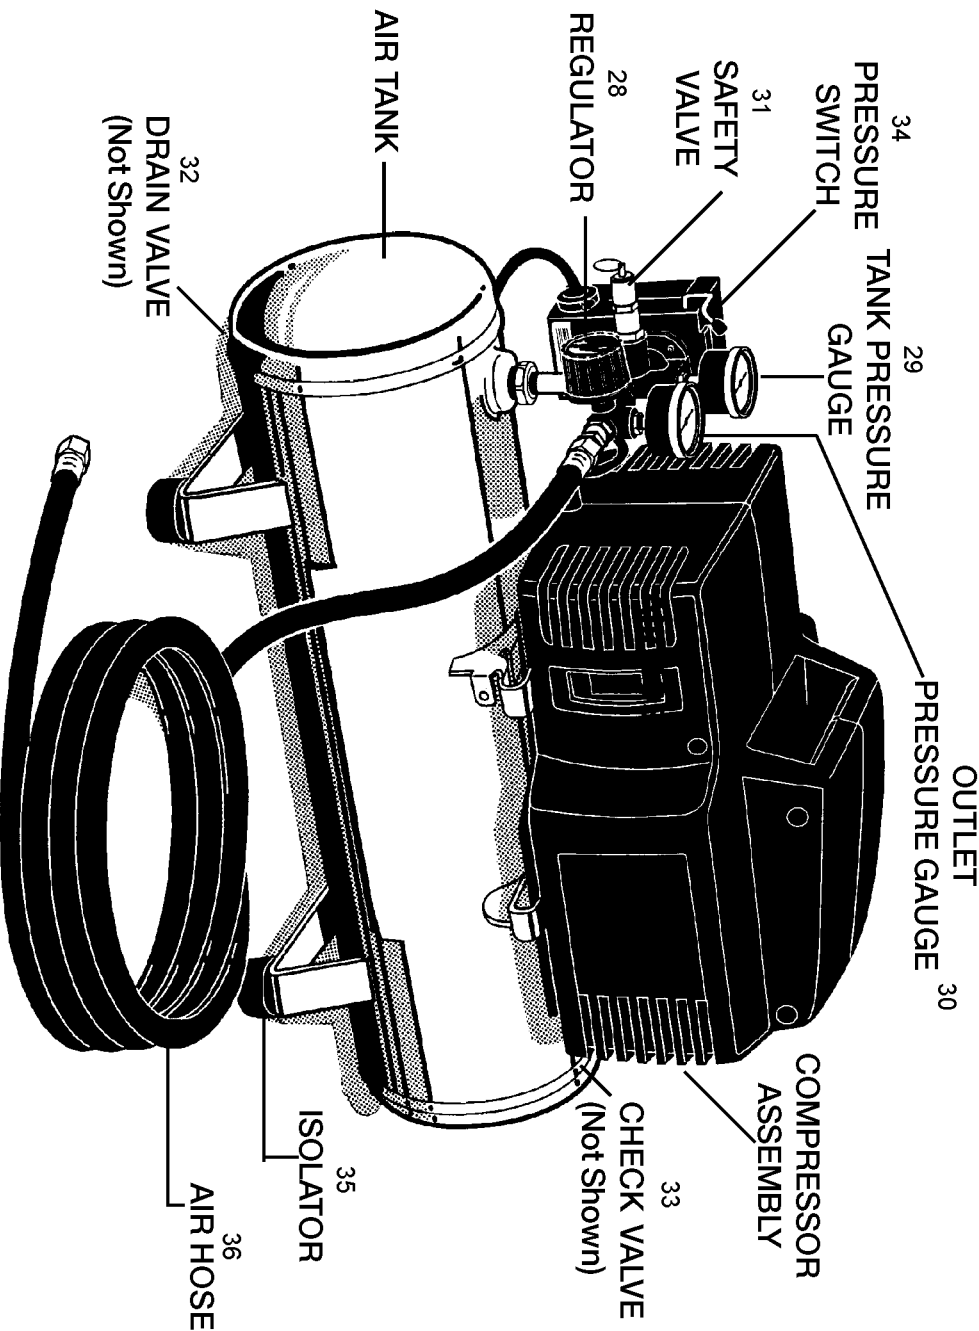

- 1
- 2
- 3
- 4
- 5
- 6
- 7
- 8
- 9
- 10
- 11
- 12
- 13
- 14
- 17
- 18
- 19
- 20
- 21
- 22
- 25
- 27

Parts List for RAFA125 Type 3

Item Number	Part Number	Description	Qty Required
1	SSF-995	SCREW #10-24X.875 HH	4
2	CAC-1196	HEAD UMC	1
3	N044359	TUBE SEAL	1
4	Z-D24819	GASKET HEAD UMC GRAP	1
5	N017592SV	VALVE PLATE ASSY	1
6	SSG-8169	ORING 2.132/2.096ID	1
7	DAC-269	TUBE OUTLET 2.5G UMC	1
8	N036518	CON ROD ASSY	1
9	A19123	SCREW	1
10	N036518	CON ROD ASSY	1
11	000000-00	No Longer Available	1
12	CAC-1342	BELT TIMING GOODYEAR	1
13	D25731	ISOLATOR PUMP	1
14	000000-00	No Longer Available	1
16	CAC-1254	ISOLATOR PUMP	1
17	000000-00	No Longer Available	1
18	000000-00	No Longer Available	1
19	AC-0206	TUBE ISOLATOR	1
20	SUDL-403-1	ASSY CORD POWER SJT	1
21	000000-00	No Longer Available	1
22	SSF-3156	SCREW #10-9X.500 THD	4
23	CAC-1206-1	CLAMP HOSE .250 ID H	1
25	SUDL-9-1	SCREW #8-32X.375/.34	1
27	SSF-621	SCREW .250-14X.625 F	1
28	CAC-4296-1	REGULATOR 3PORT P2 L	1
29	Z-D23004	GAUGE 1.5OD 200PSI .	1
30	Z-D23004	GAUGE 1.5OD 200PSI .	1

Parts List for RAFA125 Type 3

Item Number	Part Number	Description	Qty Required
31	TIA-4150	VALVE SAFETY 150 .25	1
32	N286039	DRAIN VALVE	1
33	D24879	VALVE CHECK 1/2NPT X	1
34	Z-DAC-4105-2	SWITCH PRESS 4PORT 1	1
35	SST-5314-1	BUMPER RECESS RUBBER	4
36	000000-00	No Longer Available	1
856	N036518	CON ROD ASSY	1
856	000000-00	No Longer Available	1
856	KK-4929	KIT FASTENER	1