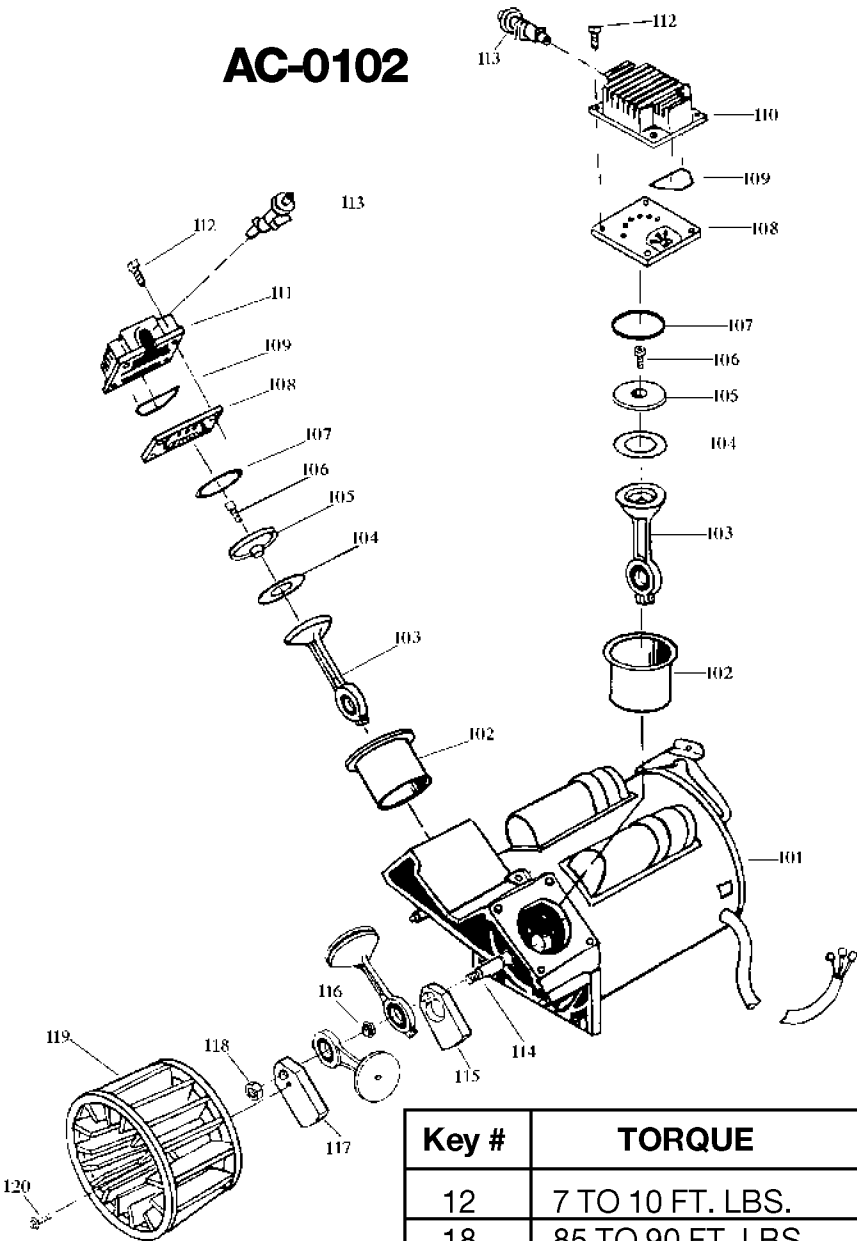

AC-0102

Key #	TORQUE
12	7 TO 10 FT. LBS.
18	85 TO 90 FT. LBS.
20	75 TO 90 IN. LBS.
* TORQUE WRENCH MUST BE USED	

Parts List for RAD500TVE60V-2 Type 2

Item Number	Part Number	Description	Qty Required
1	DAC-243	SHROUD REAR TWIN CYL	1
2	DAC-244	SHROUD FRONT TWIN CY	1
3	SSF-553-1	SCREW #10-24X.563 TH	3
4	SSG-3102	ORING .176 X .070 IS	3
5	ACG-13	COVER INTAKE MUFFLER	1
6	ACG-12	ELEMENT FILTER INTAK	1
7	SSF-554	SCREW #10-14X2.50 PA	2
8	000000-00	No Longer Available	1
9	ACG-41	TUBE OUTLET 60G RIGH	1
10	SSP-476	TEE 1/2 X 3/8 NPT	1
11	SSP-7812	ASSY NUT SLEEVE 1/2	2
12	SSF-550	NUT .750-16 UNF COMP	2
13	CAC-1369	SLEEVE SILICONE FOR	2
14	A19711	VALVE CHECK 1/2NPT X	1
15	SS-8553	CONNECTOR BODY	1
16	SSP-7811	ASSY NUT SLEEVE 1/4	1
17	ACG-58	TUBE PRESSURE RELIEF	1
18	SSP-7811	ASSY NUT SLEEVE 1/4	1
19	Z-CAC-4221-3	SWITCH PRES 1PORT 10	1
20	SSW-7367	BUSHING STRAIN RELIE	1
21	Z-GA-360	GAUGE 300 PSI BACK M	1
22	TIA-4150	VALVE SAFETY 150 .25	1
23	K-0609	KIT MANIFOLD 2NPT 60	1
24	SSV-6-B	VALVE GLOBE 200 PSI	1
25	K-0609	KIT MANIFOLD 2NPT 60	1
26	ACG-18	CUP SADDLE MOUNT	2
27	SSF-990	SCREW .250-20X1.25 U	2