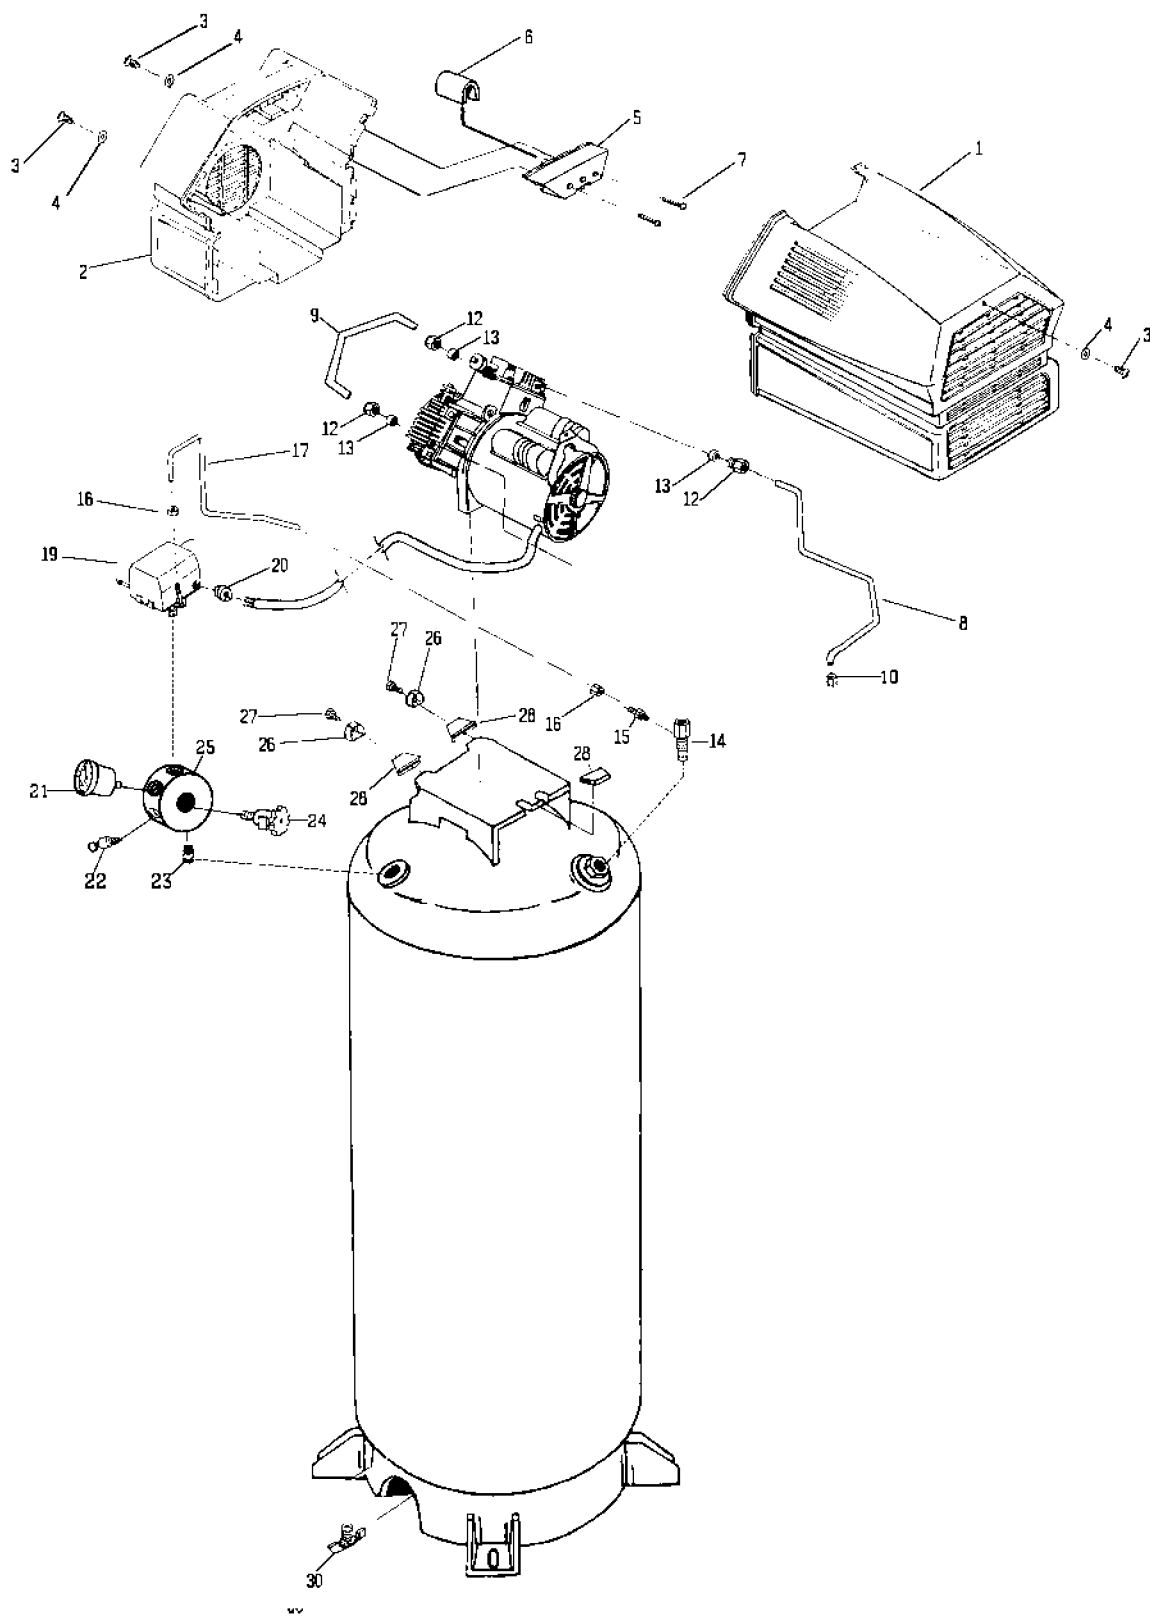

Parts List for RAC500TVE60V Type 3

Item Number	Part Number	Description	Qty Required
1	DAC-243	SHROUD REAR TWIN CYL	1
2	DAC-244	SHROUD FRONT TWIN CY	1
3	SSF-553-1	SCREW #10-24X.563 TH	3
4	SSG-3102	ORING .176 X .070 IS	3
5	ACG-13	COVER INTAKE MUFFLER	1
6	ACG-12	ELEMENT FILTER INTAK	1
7	SSF-554	SCREW #10-14X2.50 PA	2
8	AC-0057	TUBE OUTLET .375OD A	1
9	AC-0052	TUBE OUTLET .375OD A	1
10	000000-00	No Longer Available	1
11	SSP-7812	ASSY NUT SLEEVE 1/2	2
12	SSF-550	NUT .750-16 UNF COMP	2
13	CAC-1120	SLEEVE SILICONE	2
14	A19711	VALVE CHECK 1/2NPT X	1
15	SS-8553	CONNECTOR BODY	1
16	SSP-7811	ASSY NUT SLEEVE 1/4	1
17	ACG-58	TUBE PRESSURE RELIEF	1
18	SSP-7811	ASSY NUT SLEEVE 1/4	1
19	000000-00	No Longer Available	1
20	33821-00	BUSHING	1
20	438010040063	HEYCO BUSHINGS	1
21	GA-360-B	GAUGE 300 PSI BACK M	1
22	TIA-4150	VALVE SAFETY 150 .25	1
23	000000-00	No Longer Available	1
24	N000323	VALVE GLOBE 200 PSI	1
25	000000-00	No Longer Available	1
26	ACG-18	CUP SADDLE MOUNT	2