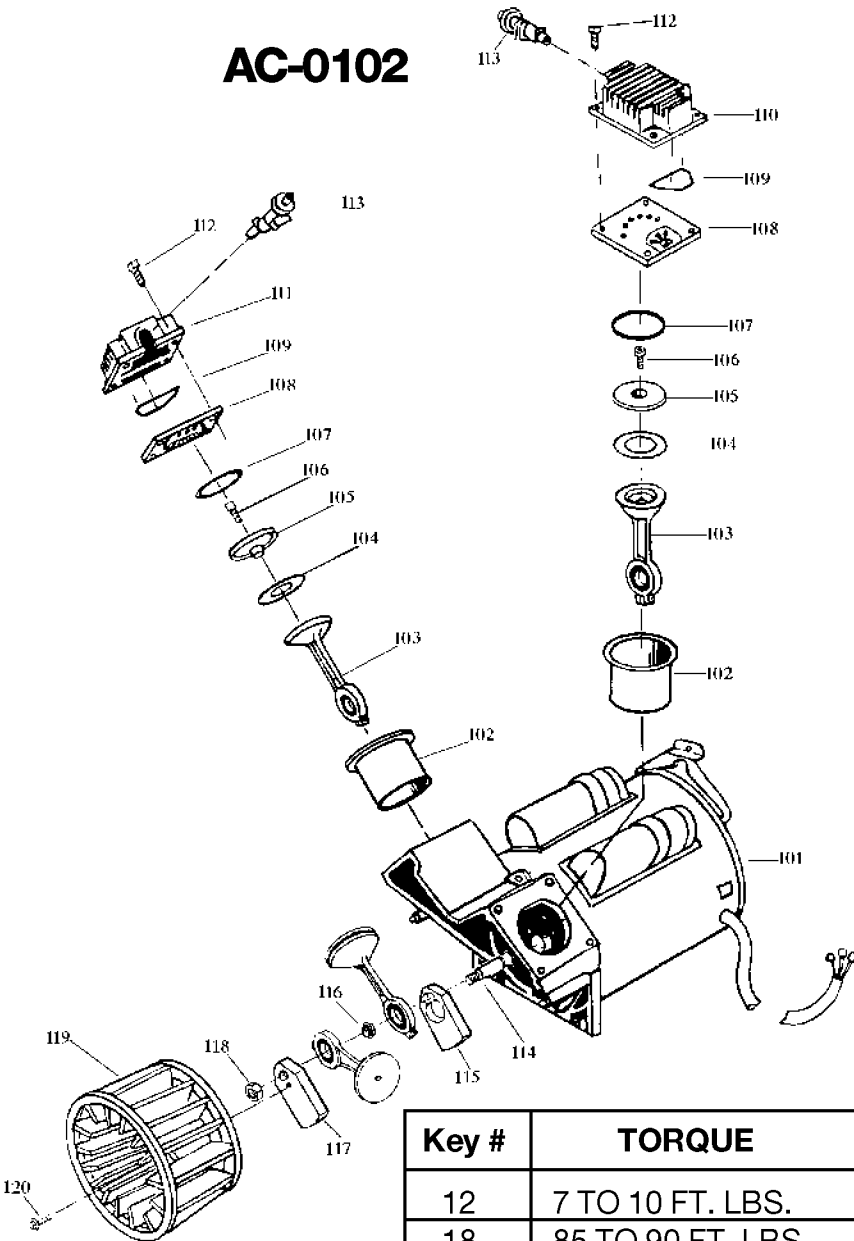

AC-0102

Key #	TORQUE
12	7 TO 10 FT. LBS.
18	85 TO 90 FT. LBS.
20	75 TO 90 IN. LBS.
* TORQUE WRENCH MUST BE USED	

Parts List for RAC500TVE60V Type 3

Item Number	Part Number	Description	Qty Required
1	DAC-243	SHROUD REAR TWIN CYL	1
2	DAC-244	SHROUD FRONT TWIN CY	1
3	SSF-553-1	SCREW #10-24X.563 TH	3
4	SSG-3102	ORING .176 X .070 IS	3
5	ACG-13	COVER INTAKE MUFFLER	1
6	ACG-12	ELEMENT FILTER INTAK	1
7	SSF-554	SCREW #10-14X2.50 PA	2
8	AC-0057	TUBE OUTLET .375OD A	1
9	AC-0052	TUBE OUTLET .375OD A	1
10	000000-00	No Longer Available	1
11	SSP-7812	ASSY NUT SLEEVE 1/2	2
12	SSF-550	NUT .750-16 UNF COMP	2
13	CAC-1120	SLEEVE SILICONE	2
14	A19711	VALVE CHECK 1/2NPT X	1
15	SS-8553	CONNECTOR BODY	1
16	SSP-7811	ASSY NUT SLEEVE 1/4	1
17	ACG-58	TUBE PRESSURE RELIEF	1
18	SSP-7811	ASSY NUT SLEEVE 1/4	1
19	000000-00	No Longer Available	1
20	33821-00	BUSHING	1
20	438010040063	HEYCO BUSHINGS	1
21	GA-360-B	GAUGE 300 PSI BACK M	1
22	TIA-4150	VALVE SAFETY 150 .25	1
23	000000-00	No Longer Available	1
24	N000323	VALVE GLOBE 200 PSI	1
25	000000-00	No Longer Available	1
26	ACG-18	CUP SADDLE MOUNT	2