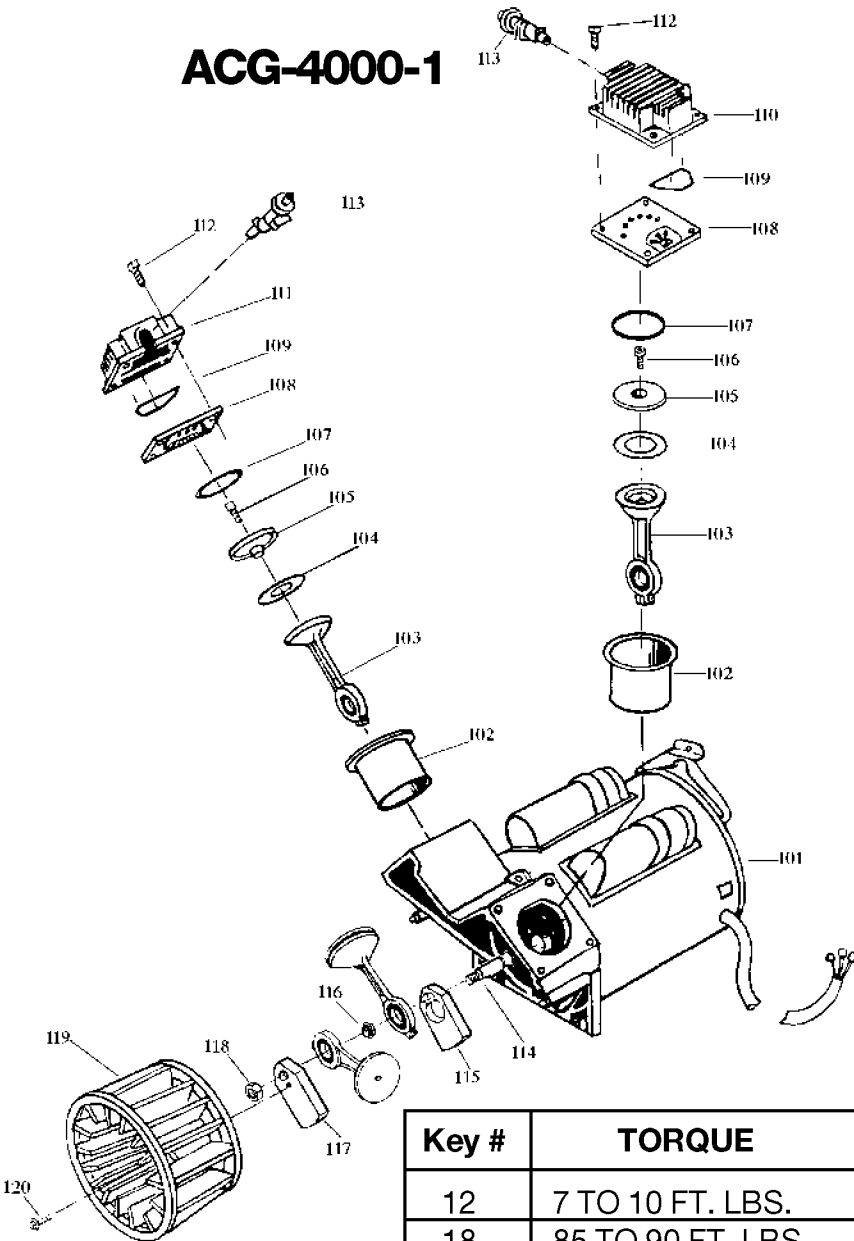

ACG-4000-1

Key #	TORQUE
12	7 TO 10 FT. LBS.
18	85 TO 90 FT. LBS.
20	75 TO 90 IN. LBS.
* TORQUE WRENCH MUST BE USED