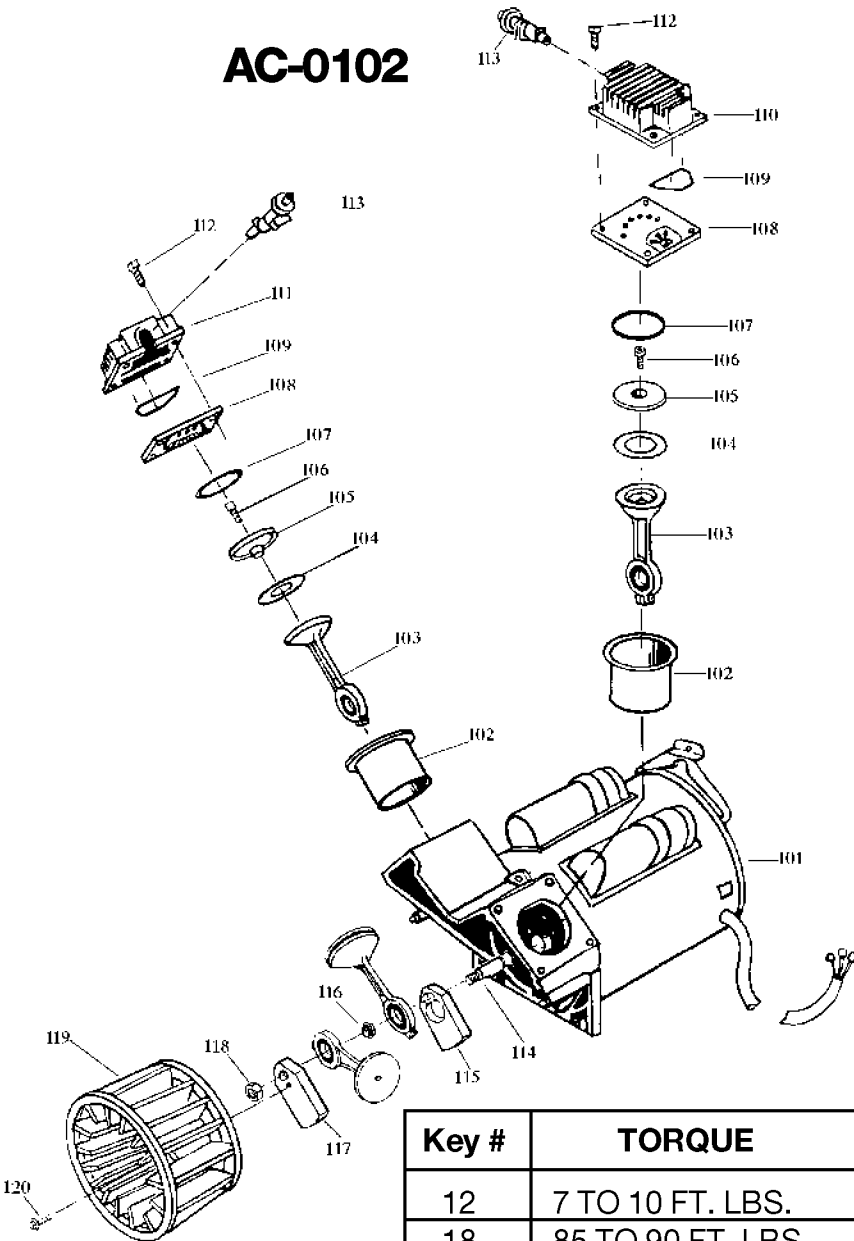

AC-0102

Key #	TORQUE
12	7 TO 10 FT. LBS.
18	85 TO 90 FT. LBS.
20	75 TO 90 IN. LBS.
* TORQUE WRENCH MUST BE USED	

Parts List for RA500TVE60V Type 2

Item Number	Part Number	Description	Qty Required
1	DAC-243	SHROUD REAR TWIN CYL	1
2	DAC-244	SHROUD FRONT TWIN CY	1
3	SSF-553-1	SCREW #10-24X.563 TH	3
4	SSG-3102	ORING .176 X .070 IS	3
5	ACG-13	COVER INTAKE MUFFLER	1
6	ACG-12	ELEMENT FILTER INTAK	1
7	SSF-554	SCREW #10-14X2.50 PA	2
8	000000-00	No Longer Available	1
9	ACG-41	TUBE OUTLET 60G RIGH	1
10	000000-00	No Longer Available	1
11	SSP-7812	ASSY NUT SLEEVE 1/2	2
12	SSF-550	NUT .750-16 UNF COMP	2
13	CAC-1120	SLEEVE SILICONE	2
14	A19711	VALVE CHECK 1/2NPT X	1
15	SS-8553	CONNECTOR BODY	1
16	SSP-7811	ASSY NUT SLEEVE 1/4	1
17	ACG-58	TUBE PRESSURE RELIEF	1
18	SSP-7811	ASSY NUT SLEEVE 1/4	1
19	000000-00	No Longer Available	1
20	33821-00	BUSHING	1
20	438010040063	HEYCO BUSHINGS	1
21	GA-360-B	GAUGE 300 PSI BACK M	1
22	TIA-4150	VALVE SAFETY 150 .25	1
23	000000-00	No Longer Available	1
24	N000323	VALVE GLOBE 200 PSI	1
25	000000-00	No Longer Available	1
26	ACG-18	CUP SADDLE MOUNT	2