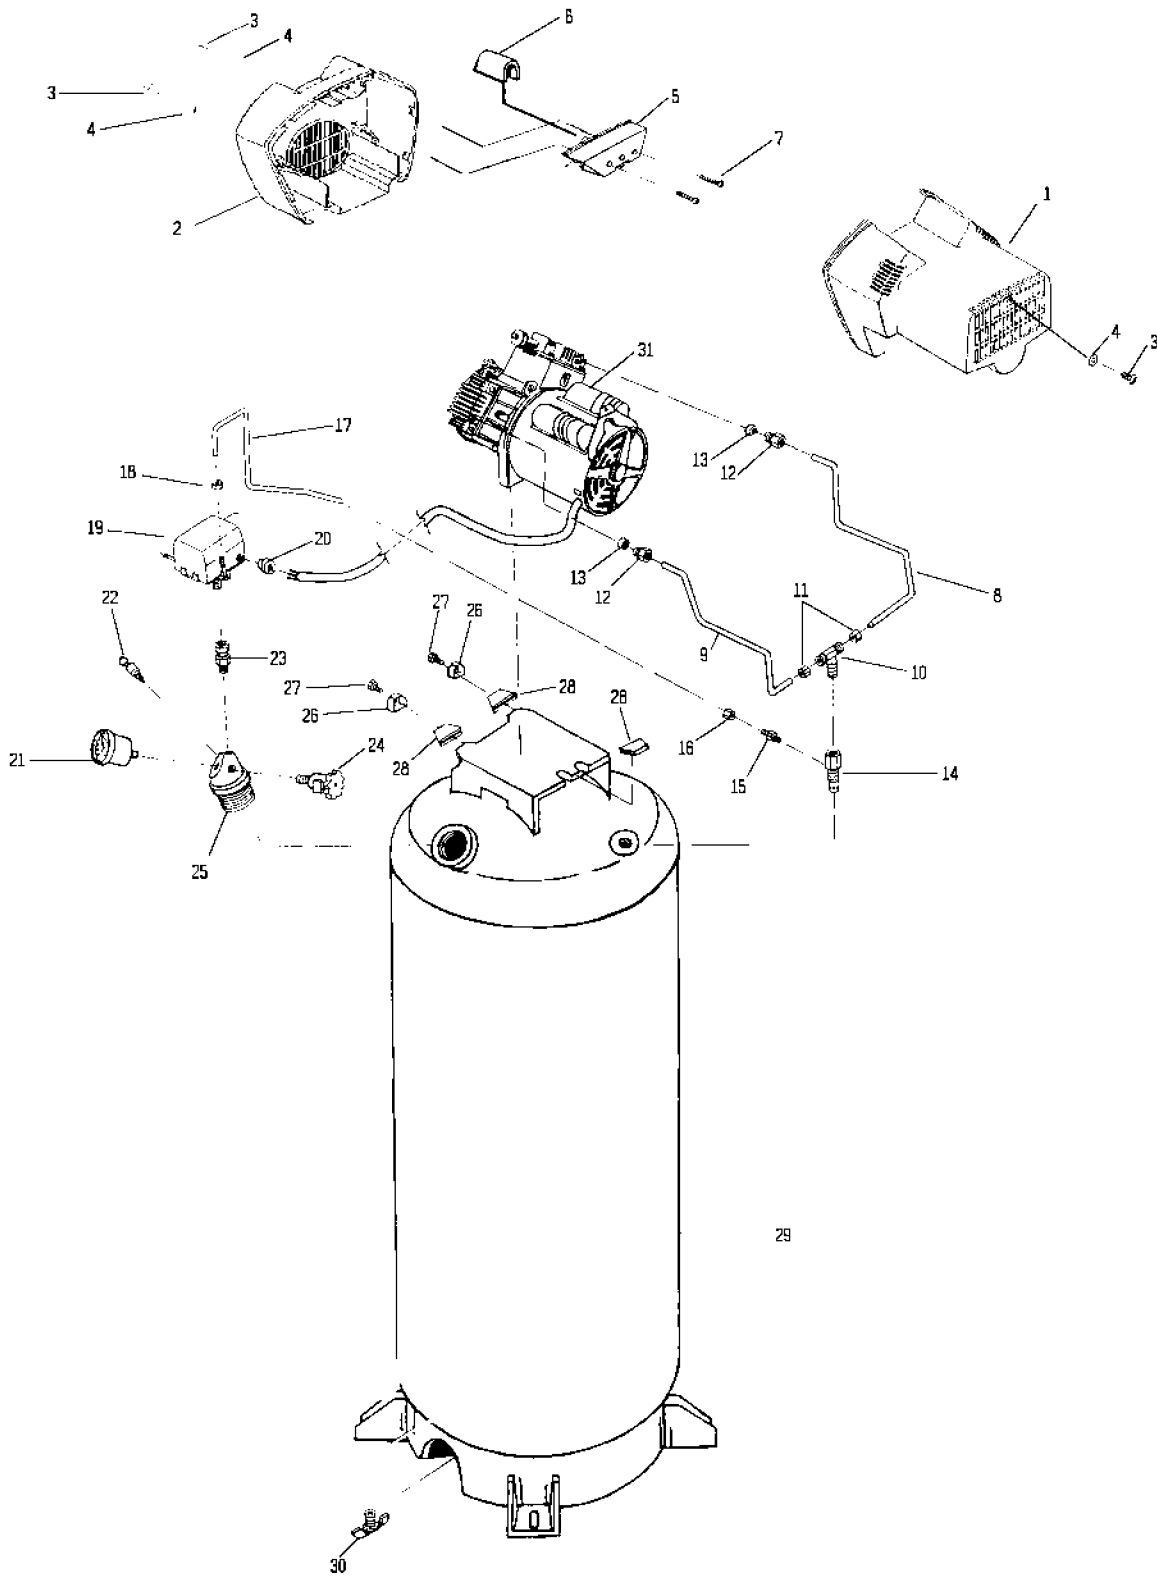

AC-0102

Key #	TORQUE
12	7 TO 10 FT. LBS.
18	85 TO 90 FT. LBS.
20	75 TO 90 IN. LBS.
* TORQUE WRENCH MUST BE USED	

Parts List for RA500TVE60V Type 2

Item Number	Part Number	Description	Qty Required
1	DAC-243	SHROUD REAR TWIN CYL	1
2	DAC-244	SHROUD FRONT TWIN CY	1
3	SSF-553-1	SCREW #10-24X.563 TH	3
4	SSG-3102	ORING .176 X .070 IS	3
5	ACG-13	COVER INTAKE MUFFLER	1
6	ACG-12	ELEMENT FILTER INTAK	1
7	SSF-554	SCREW #10-14X2.50 PA	2
8	000000-00	No Longer Available	1
9	ACG-41	TUBE OUTLET 60G RIGH	1
10	000000-00	No Longer Available	1
11	SSP-7812	ASSY NUT SLEEVE 1/2	2
12	SSF-550	NUT .750-16 UNF COMP	2
13	CAC-1120	SLEEVE SILICONE	2
14	A19711	VALVE CHECK 1/2NPT X	1
15	SS-8553	CONNECTOR BODY	1
16	SSP-7811	ASSY NUT SLEEVE 1/4	1
17	ACG-58	TUBE PRESSURE RELIEF	1
18	SSP-7811	ASSY NUT SLEEVE 1/4	1
19	000000-00	No Longer Available	1
20	33821-00	BUSHING	1
20	438010040063	HEYCO BUSHINGS	1
21	GA-360-B	GAUGE 300 PSI BACK M	1
22	TIA-4150	VALVE SAFETY 150 .25	1
23	000000-00	No Longer Available	1
24	N000323	VALVE GLOBE 200 PSI	1
25	000000-00	No Longer Available	1
26	ACG-18	CUP SADDLE MOUNT	2