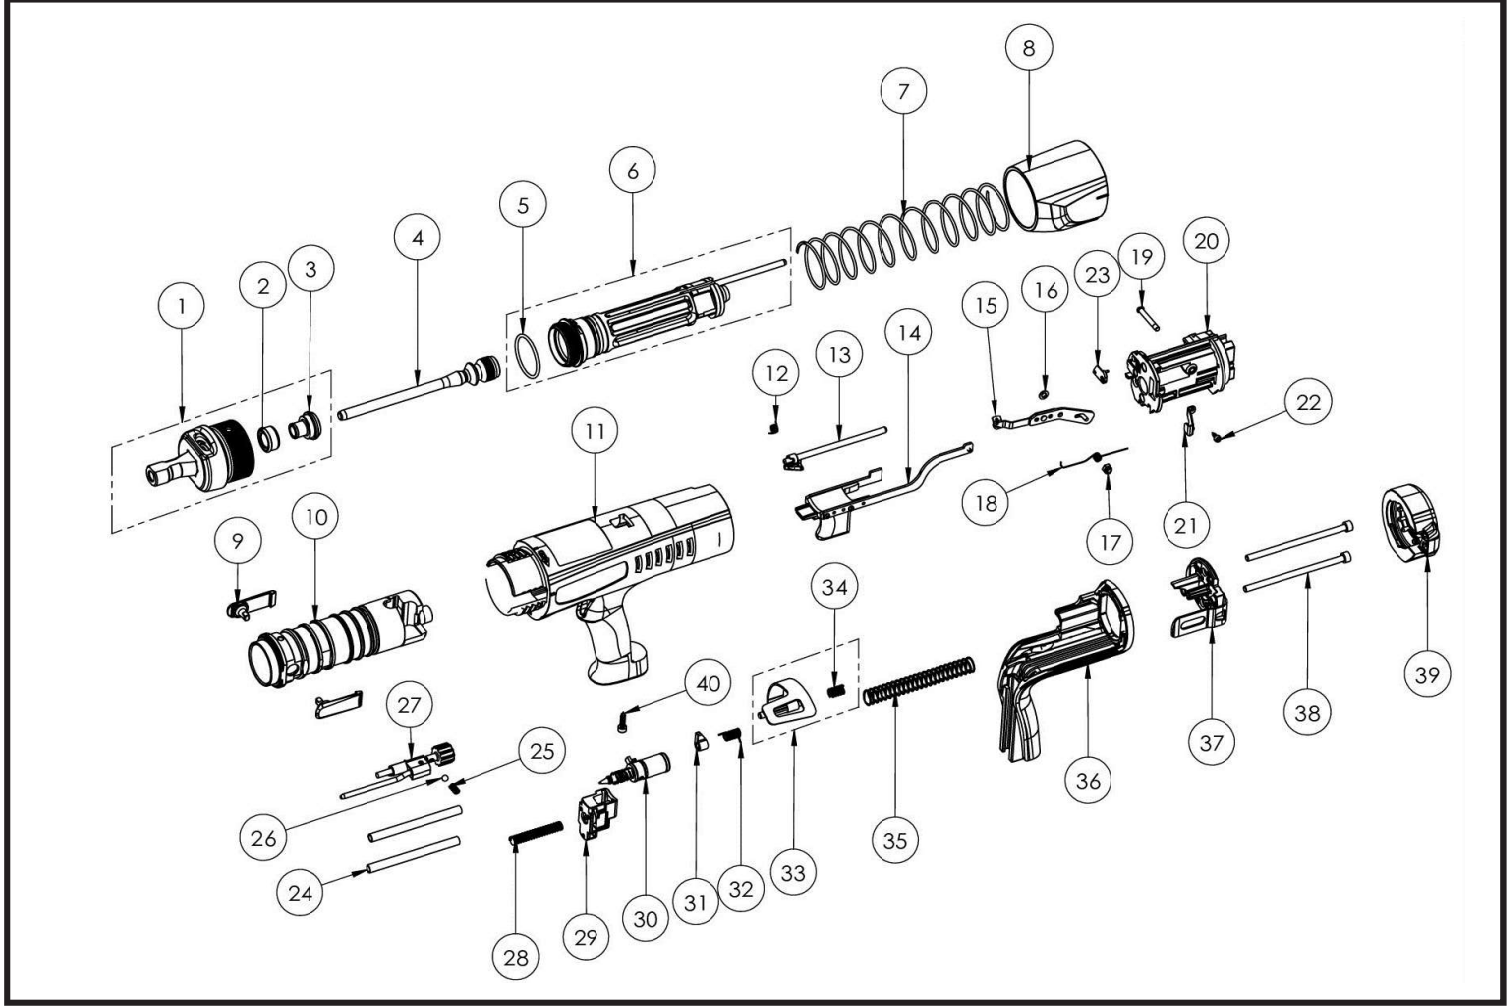

PARTS SCHEMATIC

PARTS SCHEMATIC  
12

---

**PARTS LIST****RAMSET RA27 TOOL PARTS LIST**

<b>KEY</b>	<b>PART NO.</b>	<b>DESCRIPTION</b>	<b>QTY</b>
1	751330	GUIDE ASSEMBLY	1
2	751332	BUFFER RING	1
3	751333	BUFFER	1
4	751321	PISTON	1
5	751315	O-RING	1
6	751310	BARREL ASSEMBLY	1
7	751202	SPRING,BARREL ASSEMBLY	1
8	751220	RETENTION COLLAR	1
9	751203	PAWL,(pkg of 2)	1
10	751210	RECEIVER ASSEMBLY	1
11	751110	FRONT HOUSING ASSEMBLY	1
12	751234	SPRING, CONTROL ROD	1
13	751231	CONTROL ROD	1
14	751460	TRIGGER ASSEMBLY	1
15	751450	ADVANCE LEVER ASSEMBLY	1
16	751404	WASHER	1
17	300107	NUT, ADVANCE LEVER ASSEMBLY RETENTION	1
18	751436	SPRING, ADVANCE LEVER ASSEMBLY	1
19	751402	PIN, ADVANCE LEVER ASSEMBLY	1
20	751401	MECHANISM HOUSING	1
21	751405	CLAPBOARD	1
22	751406	SCREWS, CLAPBOARD	1
23	751407	BAFFLE, MECHANISM HOUSING	1
24	751403	TUBE	2
25	751444	SPRNG, POWER ADJUSTMENT ASSEMBLY	1
26	301046	BALL	1
27	751440	POWER ADJUSTMENT ASSEMBLY	1
28	751483	SPRING, TRIGGER ASSEMBLY	1
29	751482	COMPARTMENT	1
30	751410	FIRING PIN ASSEMBLY	1
31	751235	RELEASER	1
32	751236	SPRING, RELEASER	1
33	751800	SWIVEL HOOK ASSEMBLY	1
34	751803	SPRING, SWIVEL HOOK ASSEMBLY	1
35	751432	SPRING, FIRING PIN	1
36	751120	REAR HANDLE	1
37	751500	FIXED HOOK ASSEMBLY	1
38	751006	SCREW	2
39	751131	BACKEND COVER	1
40	501734	HANDLE SELF-TAPPING SCREWS	1

---

**PARTS LIST**