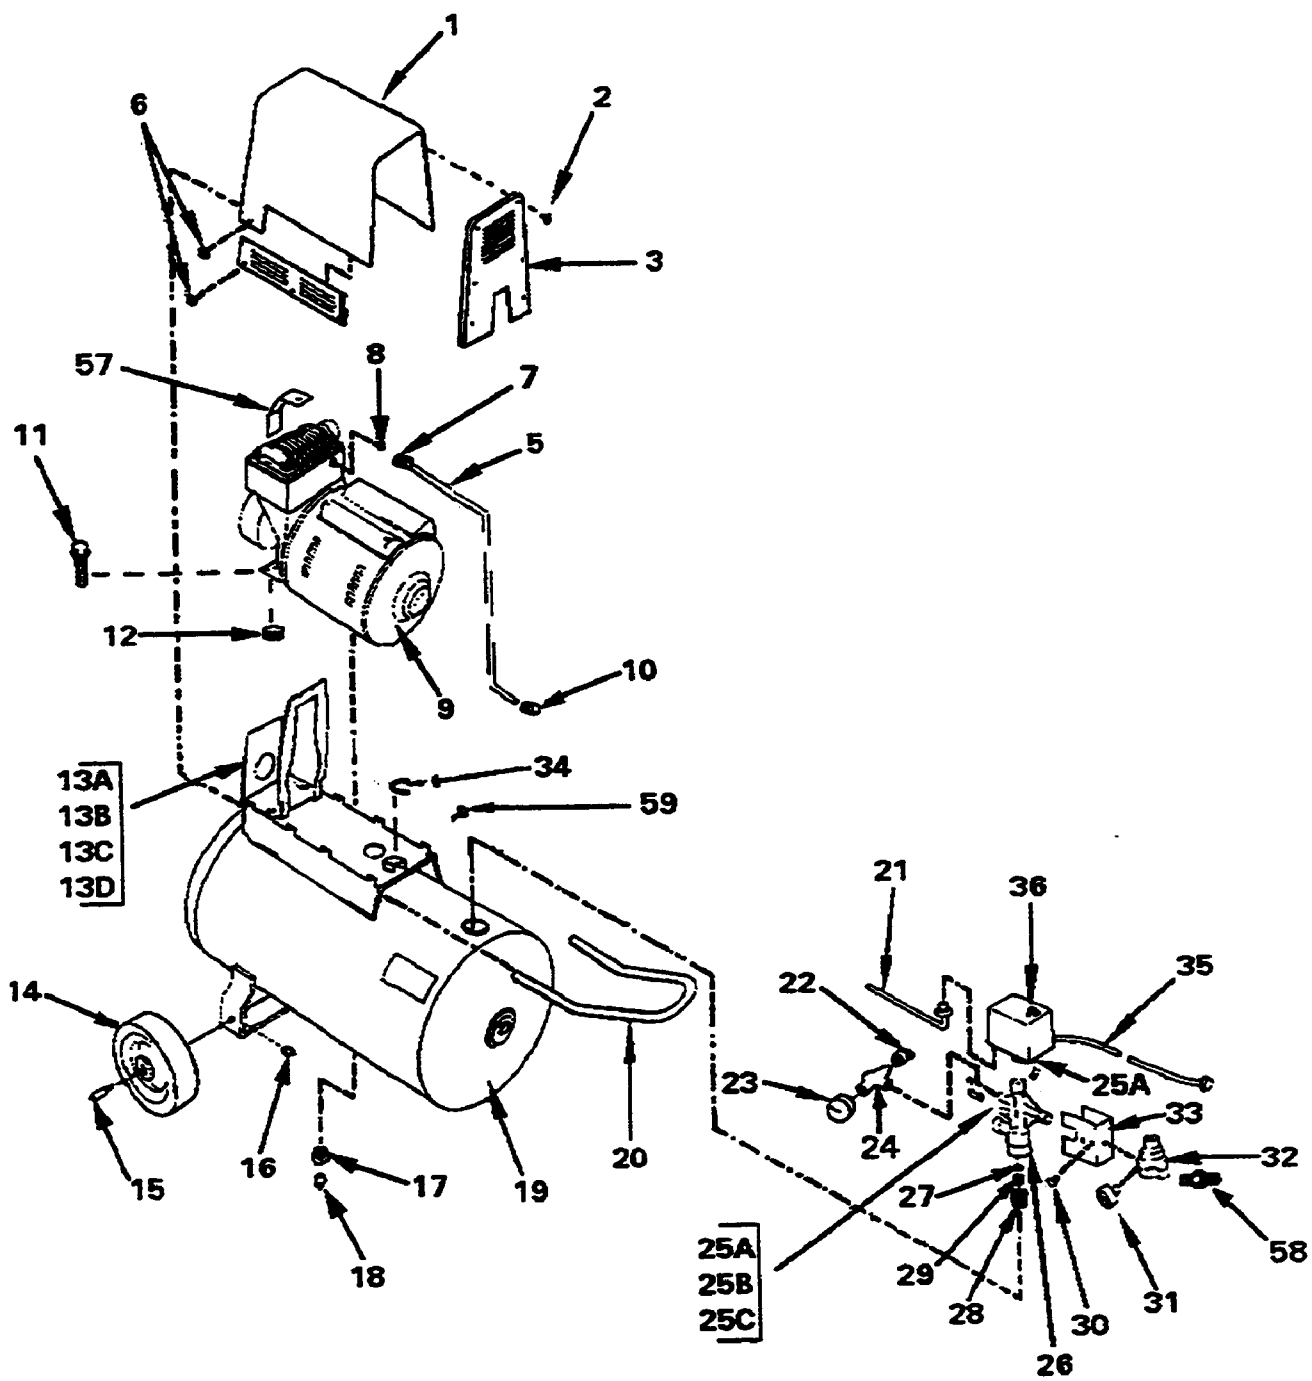

KEY NO.	TORQUE
42	7 to 10 Ft. Lbs.
43	7 to 10 Ft. Lbs.
53	100 to 120 In. Lbs.
56	80 to 100 In. Lbs.
◆	42 to 48 In. Lbs.

POSITION LOCATING  
MARK TOWARD MOTOR

## Parts List for RA250E14AD Type 0

Item Number	Part Number	Description	Qty Required
1	000000-00	No Longer Available	1
2	000000-00	No Longer Available	1
3	000000-00	No Longer Available	1
4	000000-00	No Longer Available	1
5	000000-00	No Longer Available	1
6	91895680	SCREW .250-20X.750 H	1
7	SSP-7821-1	NUT .563-18 UNF HEX	1
8	CAC-1120	SLEEVE SILICONE	1
10	SSP-7813	ASSY NUT SLEEVE 3/8	1
11	SSF-505	SCREW .250-28X.915 U	1
12	000000-00	No Longer Available	1
13	000000-00	No Longer Available	1
14	000000-00	No Longer Available	2
15	CAC-60	BOLT .375-16X2.25 UN	1
16	SSF-8080-ZN	NUT .375-16 UNC-2B H	2
17	000000-00	No Longer Available	1
18	N286039	DRAIN VALVE	1
19	000000-00	No Longer Available	1
20	000000-00	No Longer Available	1
21	CAC-4205	CORD MOTOR SJT 14G	1
22	97503734	VALVE SAFETY 150 .12	1
23	Z-D23004	GAUGE 1.5OD 200PSI .	1
24	000000-00	No Longer Available	1
25	5130039-00	SLEEVE	1
25	000000-00	No Longer Available	1
25	SSP-7811	ASSY NUT SLEEVE 1/4	1
27	000000-00	No Longer Available	1