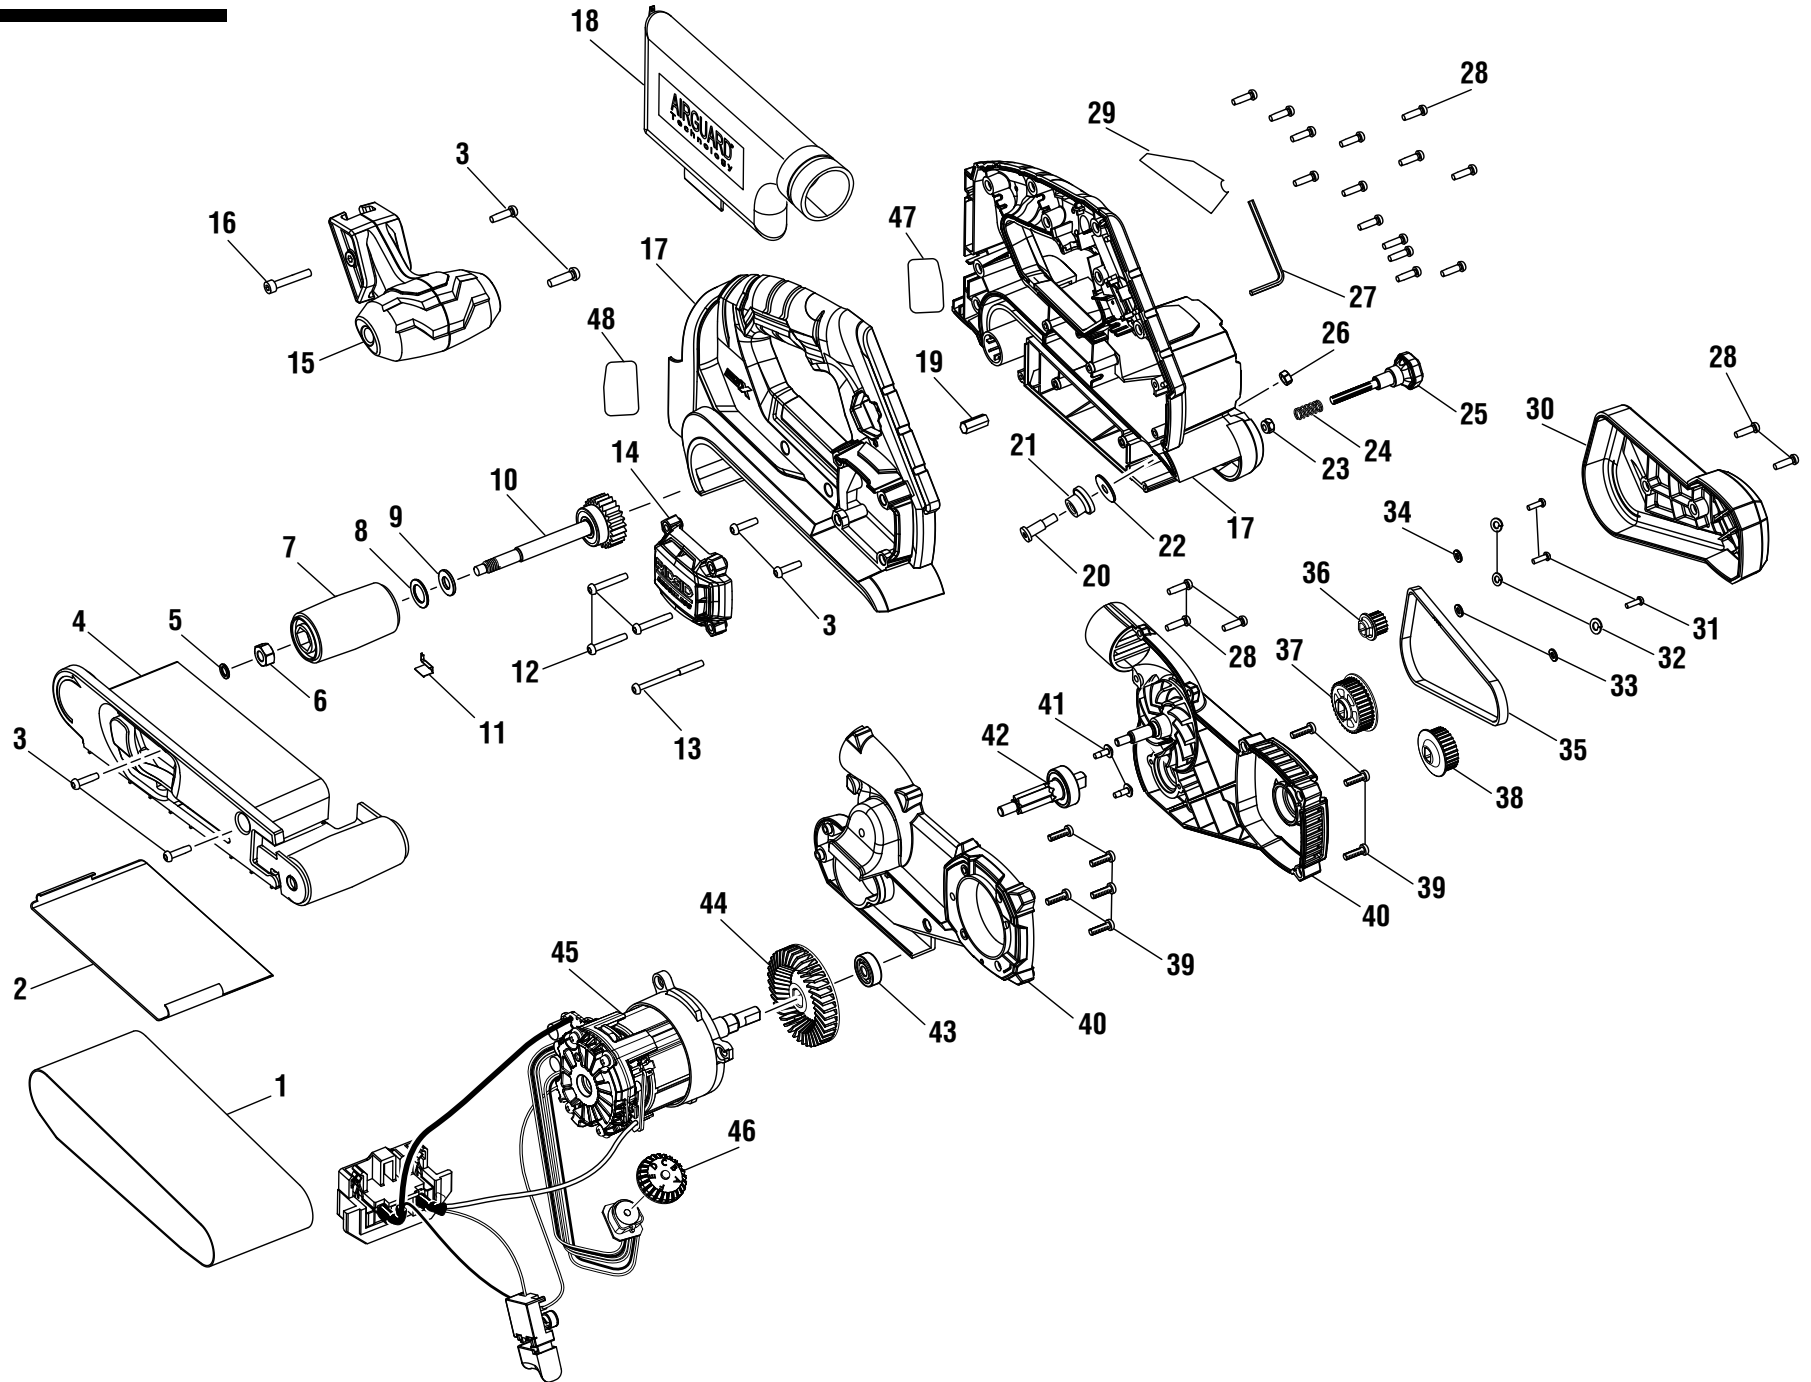

R86065

KEY NO.	PART NUMBER	DESCRIPTION	QTY
1	900708001	Sanding Belt	1
2	631772001	Wear Plate.....	1
3	660024044	Screw (M4 x 16 mm, T20 Torx Hd.)	6
4	204401001	Yoke Plate & Cover Assembly.....	1
5	691150001	Washer (ID6.2 x OD9.8 x 1t)	1
6	660884001	Hex Nut (M8, Left Hand Threads)	1
7	301187003	Drive Roller Assembly.....	1
8	691148001	Washer (ID19.2 x OD12.2 x 2t)	1
9	691149001	Washer (ID17.2 x OD8.2 x 1t)	1
10	206583001	Drive Roller Shaft Assembly	1
11	631773001	Isolator	1
12	660436006	Screw (M4 x 25.4 mm, T20 Torx Pan Hd.)	3
13	660422005	Screw (M4 x 50 mm, T20 Torx Pan Hd.)	1
14	361008001	End Cap	1
15	204404001	Front Handle Assembly.....	1
16	662512001	Screw (M4 x 25 mm, Hex Hd.).....	1
17	204402001	Rear Handle and Motor Housing Assembly (Inc. Key Nos. 29 and 47-48)	1
18	204444001	Dust Bag Assembly	1
19	560219003	Hex Key Holder (Rubber Seal)	1
20	660434004	Screw (M5 x 21.75 mm, Hex Soc. Hd.)	1
21	901319001	Guide Roller	1
22	631786001	Washer (ID5.64 x OD19.74 x 2t)	1
23	670974003	Lock Nut (M5)	1
24	671990001	Compression Spring	1
25	532015001	Tracking Adjustment Knob.....	1
26	672066001	Hex Nut (M5).....	1

KEY NO.	PART NUMBER	DESCRIPTION	QTY
27	671748001	Hex Key (M3)	1
28	660024015	Screw (M4 x 14 mm, T20 Torx Pan Hd.)	19
29	941048009	Data Label.....	1
30	361009001	Belt Cover	1
31	660211002	Screw (M3 x 10 mm, Pan Hd.).....	3
32	671235003	Lock Washer	3
33	637935001	Washer (ID3.4 x OD9 x 1t)	2
34	631806001	Washer (ID3.5 x OD8 x 1t)	1
35	564213001	Timing Belt.....	1
36	610564001	Dust Pulley	1
37	613087001	Driven Pulley	1
38	613086001	Drive Pulley	1
39	660024009	Screw (M4 x 20 mm, T20 Torx Pan Hd.)	8
40	204403001	Dust Chute Assembly	1
41	660853002	Screw (6-19 x 10 mm, Pan Washer Hd. S.T.).....	2
42	206582001	Spur Gear Shaft Assembly	1
43	681064001	Ball Bearing (609RZ CW)	1
44	532012001	Motor Fan	1
45	206581001	Motor and Switch Assembly.....	1
46	514498002	Variable Speed Control Dial	1
47	941120289	Warning Label (English)	1
48	941120290	Warning Label (French/Spanish).....	1