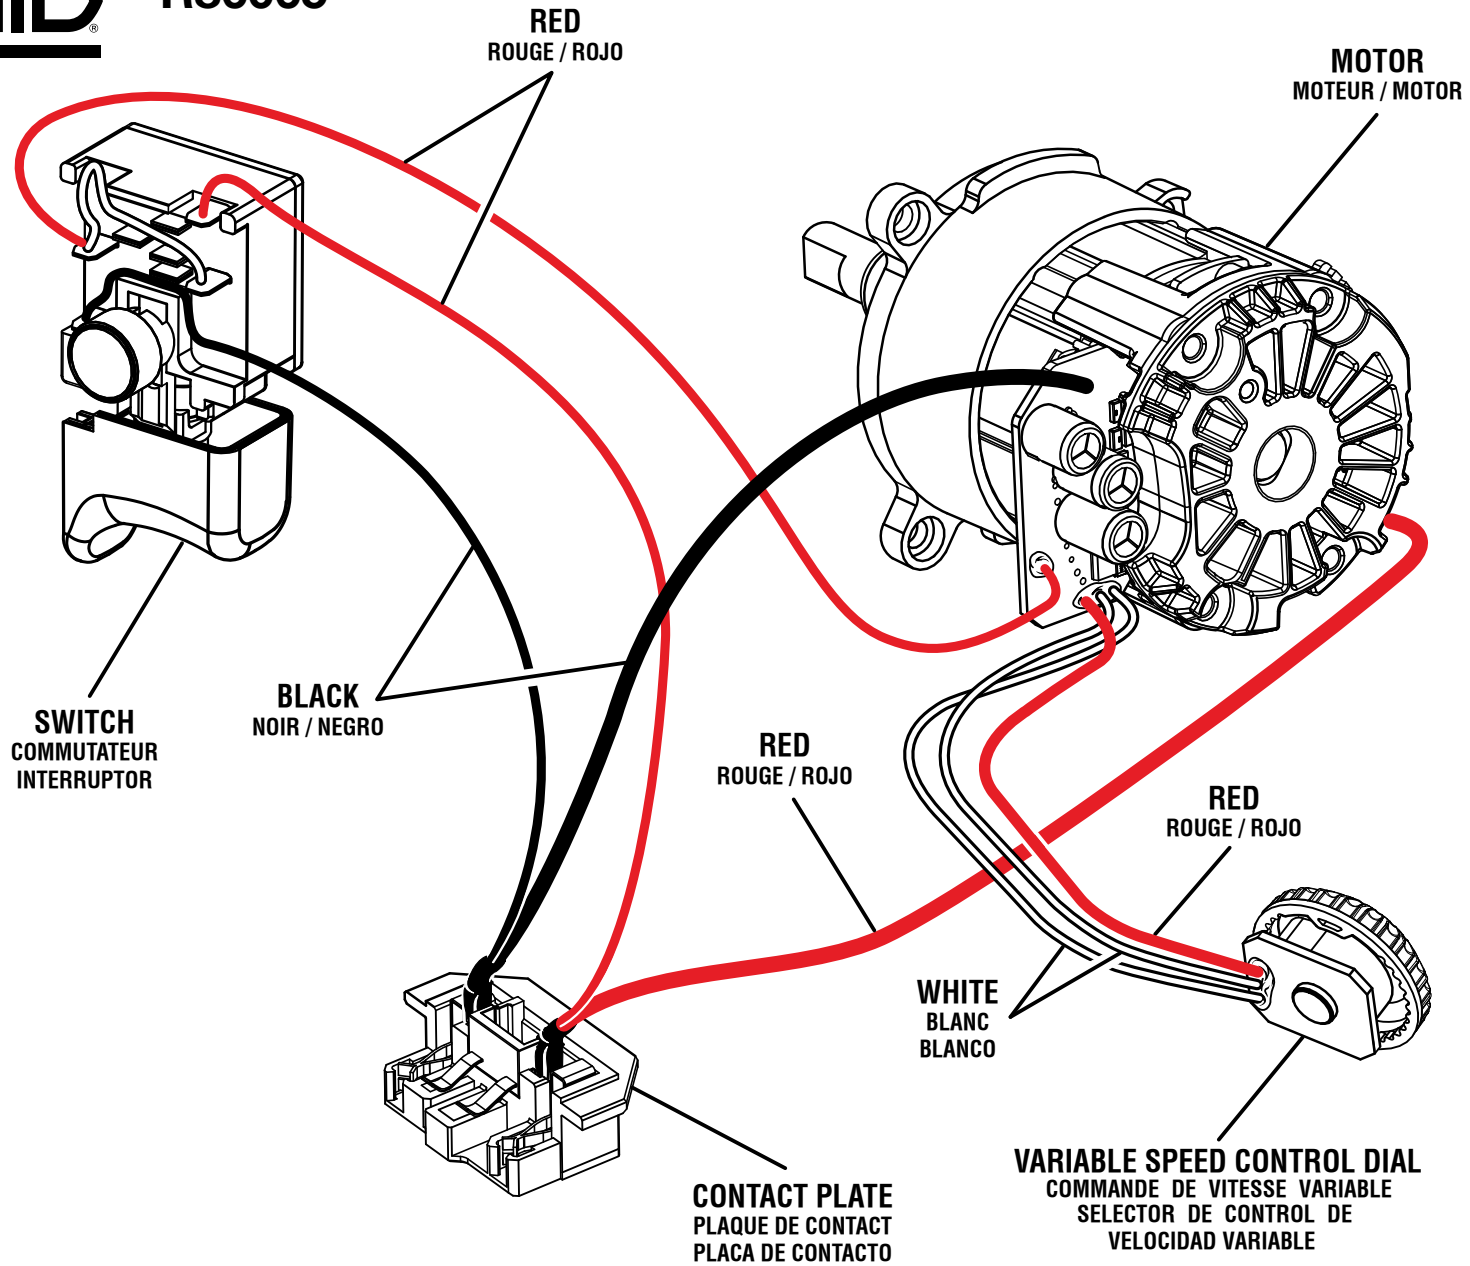

R86065

KEY NO.	PART NUMBER	DESCRIPTION	QTY
1	900708001	Sanding Belt	1
2	631772001	Wear Plate.....	1
3	660024044	Screw (M4 x 16 mm, T20 Torx Hd.)	6
4	204401001	Yoke Plate & Cover Assembly.....	1
5	691150001	Washer (ID6.2 x OD9.8 x 1t)	1
6	660884001	Hex Nut (M8, Left Hand Threads)	1
7	301187003	Drive Roller Assembly.....	1
8	691148001	Washer (ID19.2 x OD12.2 x 2t)	1
9	691149001	Washer (ID17.2 x OD8.2 x 1t)	1
10	206583001	Drive Roller Shaft Assembly	1
11	631773001	Isolator	1
12	660436006	Screw (M4 x 25.4 mm, T20 Torx Pan Hd.)	3
13	660422005	Screw (M4 x 50 mm, T20 Torx Pan Hd.)	1
14	361008001	End Cap	1
15	204404001	Front Handle Assembly.....	1
16	662512001	Screw (M4 x 25 mm, Hex Hd.).....	1
17	204402001	Rear Handle and Motor Housing Assembly (Inc. Key Nos. 29 and 47-48)	1
18	204444001	Dust Bag Assembly	1
19	560219003	Hex Key Holder (Rubber Seal)	1
20	660434004	Screw (M5 x 21.75 mm, Hex Soc. Hd.)	1
21	901319001	Guide Roller	1
22	631786001	Washer (ID5.64 x OD19.74 x 2t)	1
23	670974003	Lock Nut (M5)	1
24	671990001	Compression Spring	1
25	532015001	Tracking Adjustment Knob.....	1
26	672066001	Hex Nut (M5).....	1

KEY NO.	PART NUMBER	DESCRIPTION	QTY
27	671748001	Hex Key (M3)	1
28	660024015	Screw (M4 x 14 mm, T20 Torx Pan Hd.)	19
29	941048009	Data Label.....	1
30	361009001	Belt Cover	1
31	660211002	Screw (M3 x 10 mm, Pan Hd.).....	3
32	671235003	Lock Washer	3
33	637935001	Washer (ID3.4 x OD9 x 1t)	2
34	631806001	Washer (ID3.5 x OD8 x 1t)	1
35	564213001	Timing Belt.....	1
36	610564001	Dust Pulley	1
37	613087001	Driven Pulley	1
38	613086001	Drive Pulley	1
39	660024009	Screw (M4 x 20 mm, T20 Torx Pan Hd.)	8
40	204403001	Dust Chute Assembly	1
41	660853002	Screw (6-19 x 10 mm, Pan Washer Hd. S.T.).....	2
42	206582001	Spur Gear Shaft Assembly	1
43	681064001	Ball Bearing (609RZ CW)	1
44	532012001	Motor Fan	1
45	206581001	Motor and Switch Assembly.....	1
46	514498002	Variable Speed Control Dial	1
47	941120289	Warning Label (English)	1
48	941120290	Warning Label (French/Spanish).....	1

Not Shown:

991000955 Operator's Manual
12-01-16
(Rev:02)

WIRING DIAGRAM
SCHÉMA DE CÂBLAGE /
DIAGRAMA DE CABLEADO