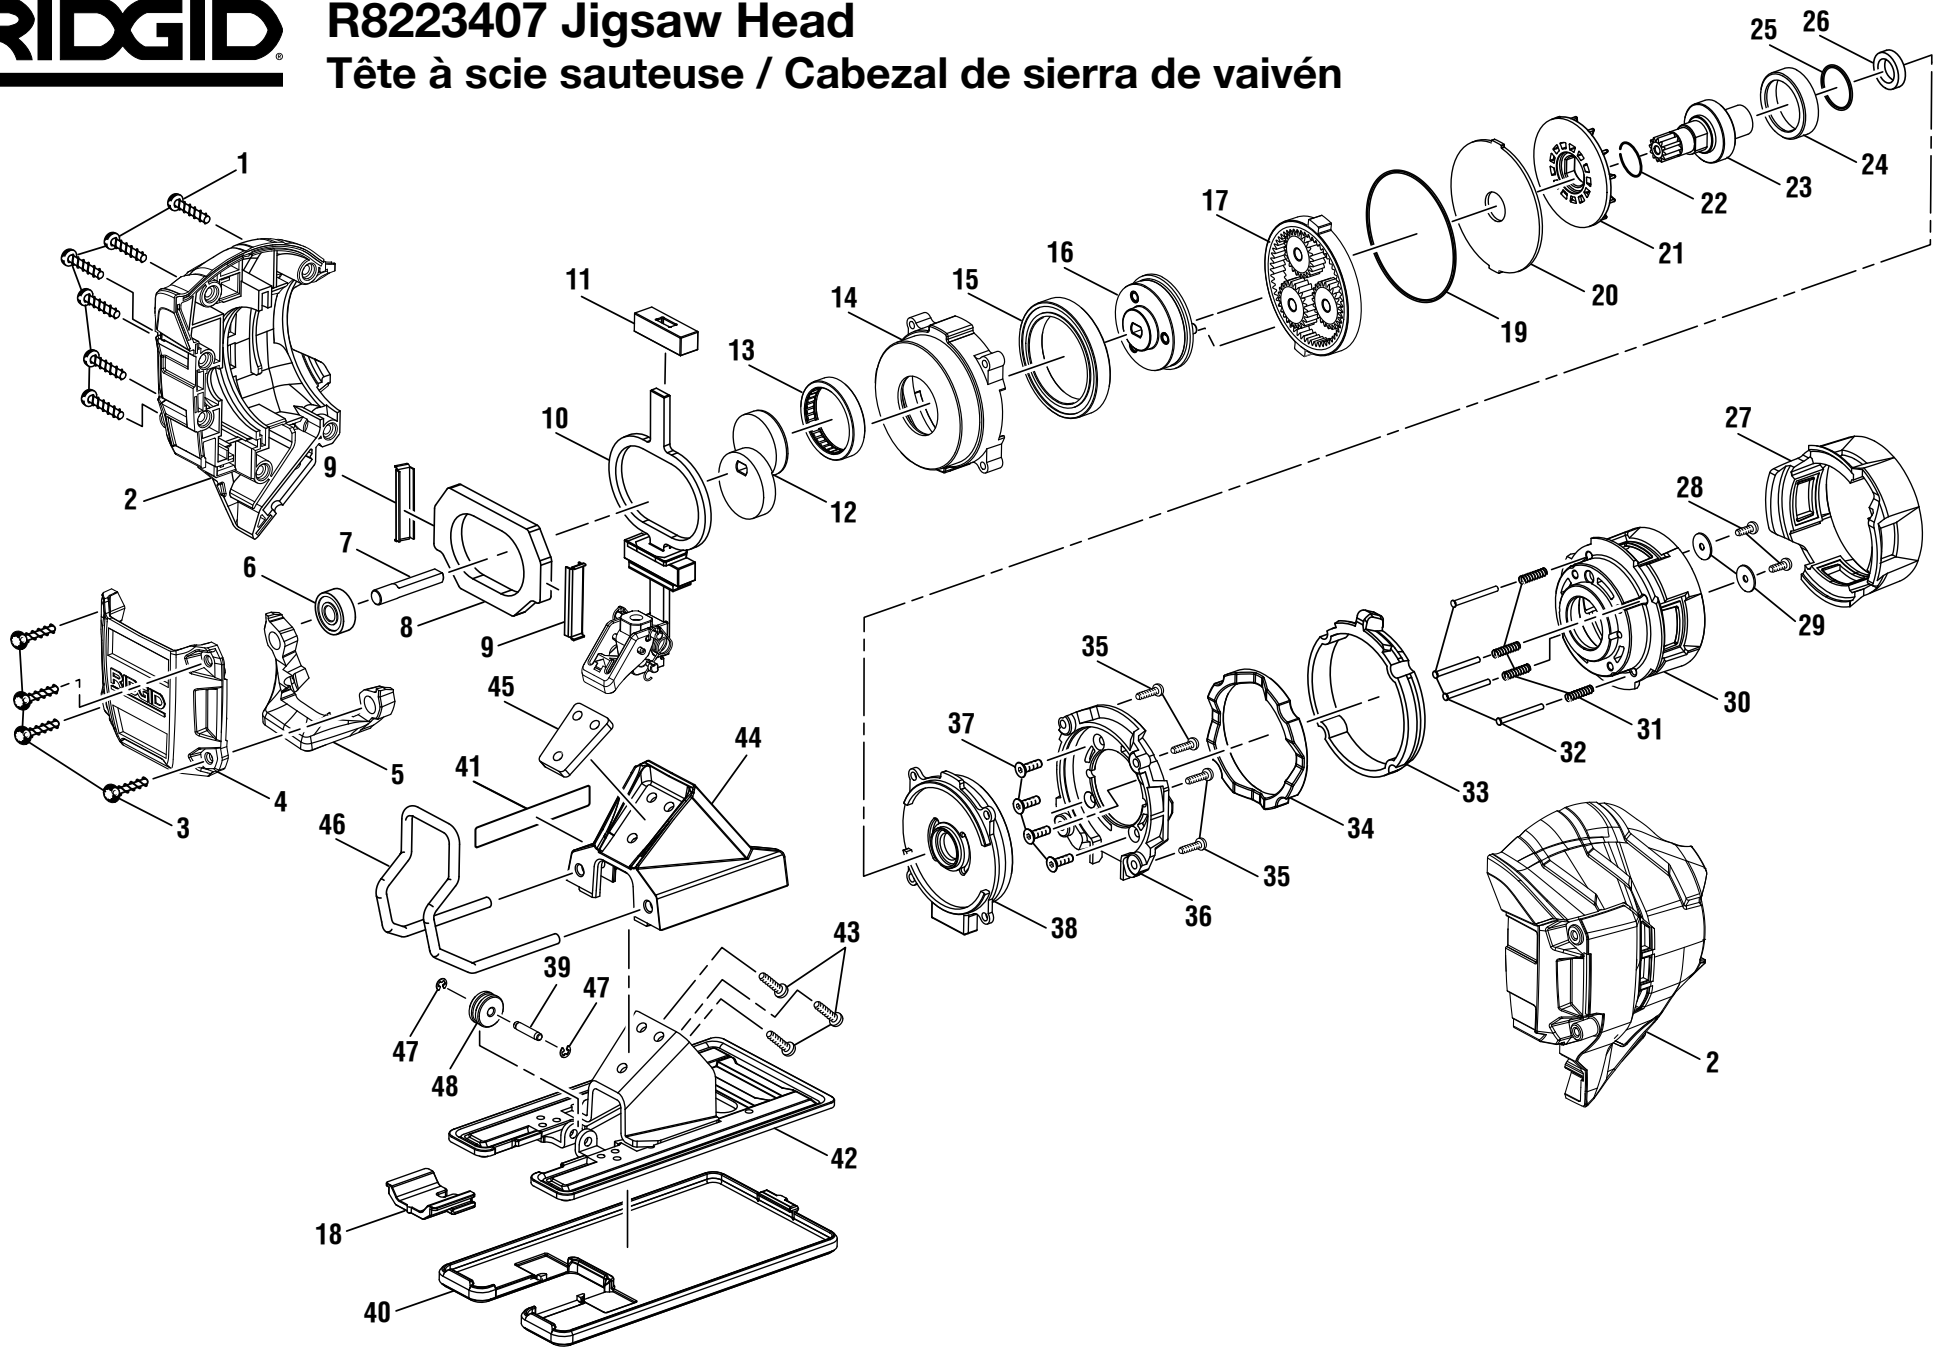

R8223407 Jigsaw Head

Tête à scie sauteuse / Cabezal de sierra de vaivén

R8223407 Jigsaw Head

KEY	P/N	DESCRIPTION	QTY	KEY	P/N	DESCRIPTION	QTY
1	660031012	Screw (M3.5 x 14 mm, Pan Hd.)	6	28	661630001	Screw (M2.5 x 6 mm)	2
2	201917001	Housing Assembly (Inc. Key No. 9)	1	29	633105002	Washer (OD10.6 x ID2.7 x 1.5t)	2
3	661629001	Screw (M3.5 x 7 mm, Pan Hd.)	4	30	641758001	Connector	1
4	641760001	Front Cap	1	31	692891001	Compression Spring	4
5	562738001	Guard	1	32	673019004	Pin	4
6	681296001	Ball Bearing (606-RSZ)	1	33	351017001	Actuator Ring	1
7	621141001	Output Shaft	1	34	523019001	Cam Ring	1
8	633748001	Counterbalance	1	35	660211035	Screw (M3 x 14 mm)	4
9	633379002	Sliding Plate	2	36	641759001	Volute Support	1
10	304713002	Saw Bar Assembly	1	37	661197001	Screw (M3 x 7 mm)	4
11	611389001	Upper Bushing	1	38	641757001	Volute Cover	1
12	692812001	Eccentric	1	39	680836007	Pin	1
13	681518001	Needle Bearing	1	40	523012001	Base Cover Plate	1
14	641756001	Gear Case Support	1	41	940488314	Data Label	1
15	681303001	Ball Bearing (6807-2RS)	1	42	304439001	Base Assembly (Inc. Key Nos. 39 and 47-48)	1
16	611340001	Carrier	1	43	661064001	Screw (M4 x 12 mm)	3
17	202785001	Planetary Gear	3	44	351013001	Base Cover	1
18	523030001	Anti-Splinter Insert	1	45	633751001	Attachment Plate	1
19	562660002	O-Ring	1	46	633750001	Wire Guard	1
20	633648001	Washer (OD53.2 x ID11 x 1.5t)	1	47	671319001	Retaining Ring	2
21	523014001	Fan	1	48	692286004	Blade Guide Roller	1
22	690258001	Retaining Ring	1	Not Shown:			
23	201918001	Gear w/Bearing Assembly	1	690227041	Blade (Wood Cutting)	1	
24	562409002	Bearing Support	1	988000615	Operator's Manual (961067704)	1	
25	562809001	Rubber Seal	1	8-28-13 (REV:06)			
26	902613001	Felt Washer	1				
27	562739001	Sleeve	1				