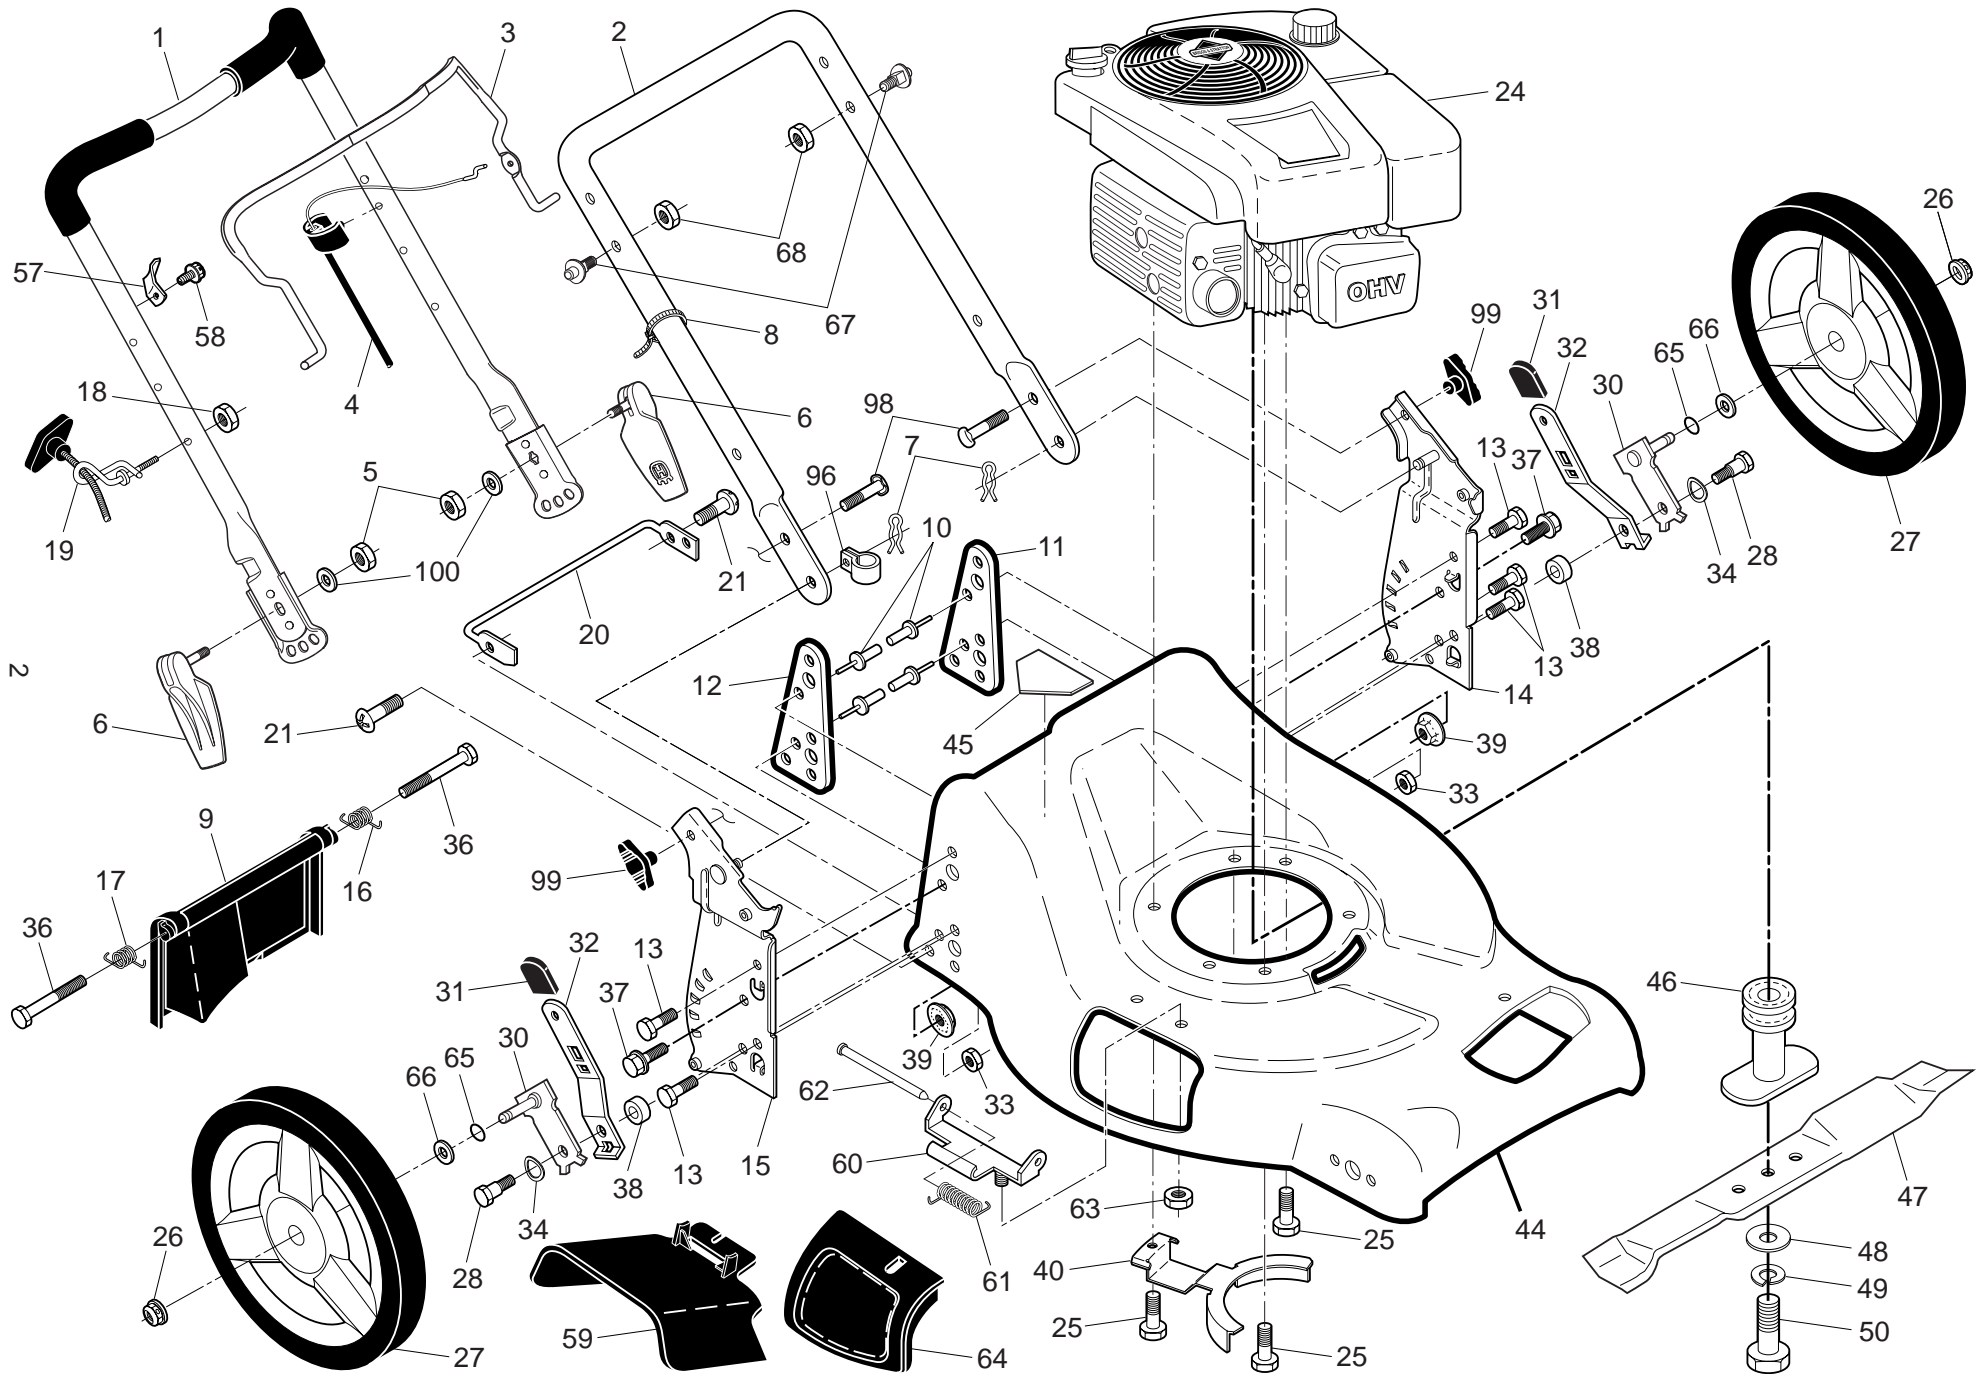

ROTARY LAWN MOWER - - MODEL NUMBER R 53SV L (96141022602) PRODUCT NUMBER 961 41 02-26

ROTARY LAWN MOWER - - MODEL NUMBER R 53SV L (96141022602) PRODUCT NUMBER 961 41 02-26

KEY NO.	PART NO.	DESCRIPTION	KEY NO.	PART NO.	DESCRIPTION
1	532 42 05-77	Upper Handle (Includes Foam Grip)	37	874 78 05-12	Thread Cutting Screw w/Sems 5/16-18 x 3/4
2	532 43 97-19	Lower Handle	38	532 40 16-29	Spacer
3	532 42 68-12	Control Bar	39	532 15 53-77	Nut, Hex, Flanged 5/16-18
4	532 41 53-50	Engine Zone Control Cable	40	532 43 50-59	Belt Keeper
5	532 40 04-13	Locknut, Hex 1/4-20	44	532 40 80-16	Lawn Mower Housing (Includes Key Numbers 10, 11, 12 and 45)
6	532 43 06-79	Handle Knob Assembly, Quick-Release	45	532 18 21-66	Danger Decal
7	532 05 17-93	Hairpin Cotter	46	532 43 22-79	Blade Adapter / Pulley
8	532 06 64-26	Wire Tie	47	532 19 93-77	Blade 21"
9	532 40 69-85	Rear Door Assembly	48	532 85 10-74	Hardened Washer
10	532 12 84-15	Pop Rivet	49	532 85 02-63	Helical Washer 3/8-24 x 1-3/8 Grade 8
11	532 41 05-40	Support Bracket, LH	50	532 85 10-84	Hex Head Machine Screw 3/8-24 x 1-3/8 Grade 8
12	532 41 05-42	Support Bracket, RH	57	532 43 00-34	Upstop Bracket
13	817 06 04-10	Screw 1/4-20 x 5/8	58	532 75 06-34	Screw
14	532 43 45-50	Handle Bracket Assembly, LH	59	532 18 55-82	Discharge Deflector
15	532 43 45-49	Handle Bracket Assembly, RH	60	532 17 57-35	Hinge Bracket Assembly
16	532 40 54-17	Spring, Rear Door, LH	61	532 19 30-00	Spring, Hinge
17	532 40 54-18	Spring, Rear Door, RH	62	532 17 56-50	Rod, Hinge
18	532 13 20-04	Locknut, Hex 1/4-20	63	873 80 04-00	Locknut, Hex 1/4-20
19	532 19 47-88	Rope Guide	64	532 18 55-76	Mulcher Door
20	532 43 61-19	Foot Guard, C.E.	65	532 19 74-80	O-Ring
21	817 49 04-16	Screw, Self-Tapping, Hex Head 1/4-20 x 1/2	66	532 08 83-48	Washer, Flat
24	- - -	Engine, Briggs & Stratton, Model Number 12S902-1563-ED (order parts from engine manufacturer)	67	532 19 92-55	Stud
25	532 15 04-06	Hex Head Thread Rolling Screw 3/8-16 x 1-1/8	68	532 75 11-53	Nut, Hex 1/4-20
26	532 40 91-49	Hex Flange Nut	96	532 19 79-91	Clip, Cable
27	532 41 08-15	Wheel & Tire Assembly, Rear, 12"	98	872 25 05-05	Bolt, Carriage 5/16-18 x 5/8
28	532 40 16-38	Shoulder Bolt 5/16-18 x .33	99	532 19 19-38	Knob, Handle
30	532 41 31-41	Axle Arm Assembly, Rear	100	532 15 54-15	Washer, Flat
31	532 70 10-37	Selector Knob	--	532 18 21-91	Decal, Warning (not shown)
32	532 40 98-89	Selector Spring	--	532 43 19-50	Operator's Manual, European
33	873 80 05-00	Nut, Hex 5/16-18	--	532 43 19-53	Operator's Manual, Scandinavian
34	532 40 16-30	Washer, Curved, Cylindrical	--	532 43 19-51	Operator's Manual, East Bloc
36	532 18 41-93	Bolt	--	532 43 19-52	Operator's Manual, Baltic

NOTE: All component dimensions given in U.S. inches. 1 inch = 25.4 mm. **IMPORTANT:** Use only Original Equipment Manufacturer (O.E.M.) replacement parts. Failure to do so could be hazardous, damage your lawn mower and void your warranty.