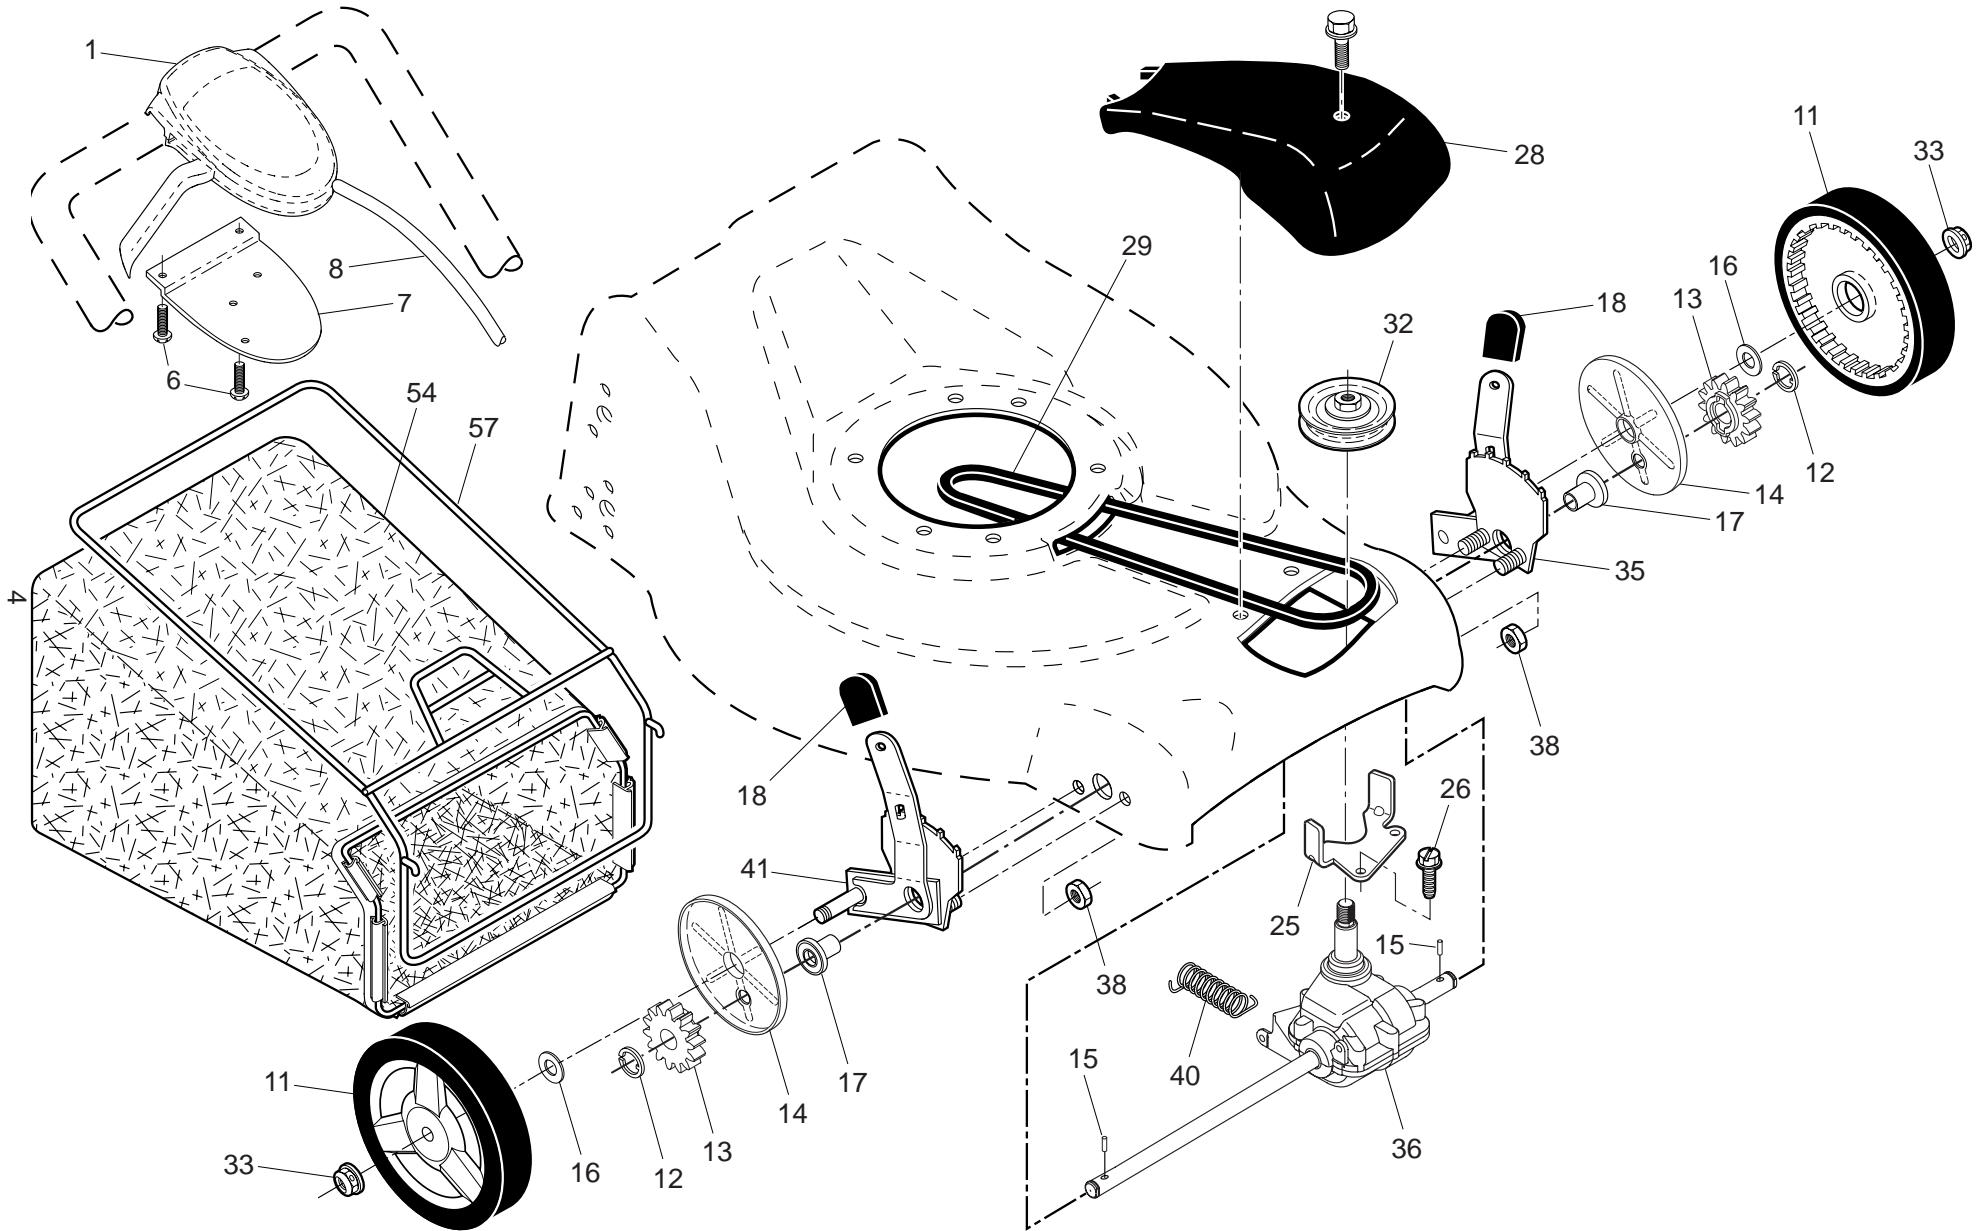

ROTARY LAWN MOWER - - MODEL NUMBER R 53SV L (96141022602) PRODUCT NUMBER 961 41 02-26

ROTARY LAWN MOWER - - MODEL NUMBER R 53SV L (96141022602) PRODUCT NUMBER 961 41 02-26

KEY NO.	PART NO.	DESCRIPTION	KEY NO.	PART NO.	DESCRIPTION
1	532 42 56-61	Drive Control Assembly (Includes Cable)	26	532 16 34-09	Screw, Hi-Lo Thread #12 x 5/8
6	532 18 16-98	Screw	28	532 43 26-64	Drive Cover Assembly (Includes Mounting Screw and Pushnut)
7	532 40 07-23	Mounting Bracket, Drive Control	29	532 19 41-49	V-Belt
8	532 40 62-59	Cable, Drive Control	32	532 19 40-18	Pulley, Drive
11	532 41 10-81	Wheel & Tire Assembly	33	532 40 91-48	Locknut, Hex
12	812 00 00-58	E-Ring	35	532 43 84-85	Kit, Wheel Adjuster, LH (Includes Knob and Bearing)
13	532 40 38-49	Pinion	36	532 40 48-33	Gearcase Assembly, Complete
14	532 18 94-03	Dust Cover	38	873 80 04-00	Locknut 1/4-20
15	532 40 48-45	Pawl, Drive	40	532 40 65-58	Spring
16	532 06 77-25	Washer 1/2 x 1-1/2 x .134	41	532 43 84-86	Kit, Wheel Adjuster, RH (Includes Knob and Bearing)
17	532 42 18-36	Bearing Assembly, Wheel Adjuster	54	532 40 19-03	Grassbag Assembly
18	532 70 10-37	Selector Knob	57	532 41 19-50	Frame, Grassbag
25	532 41 16-63	Belt Keeper			

5

NOTE: All component dimensions given in U.S. inches. 1 inch = 25.4 mm. **IMPORTANT:** Use only Original Equipment Manufacturer (O.E.M.) replacement parts. Failure to do so could be hazardous, damage your lawn mower and void your warranty.