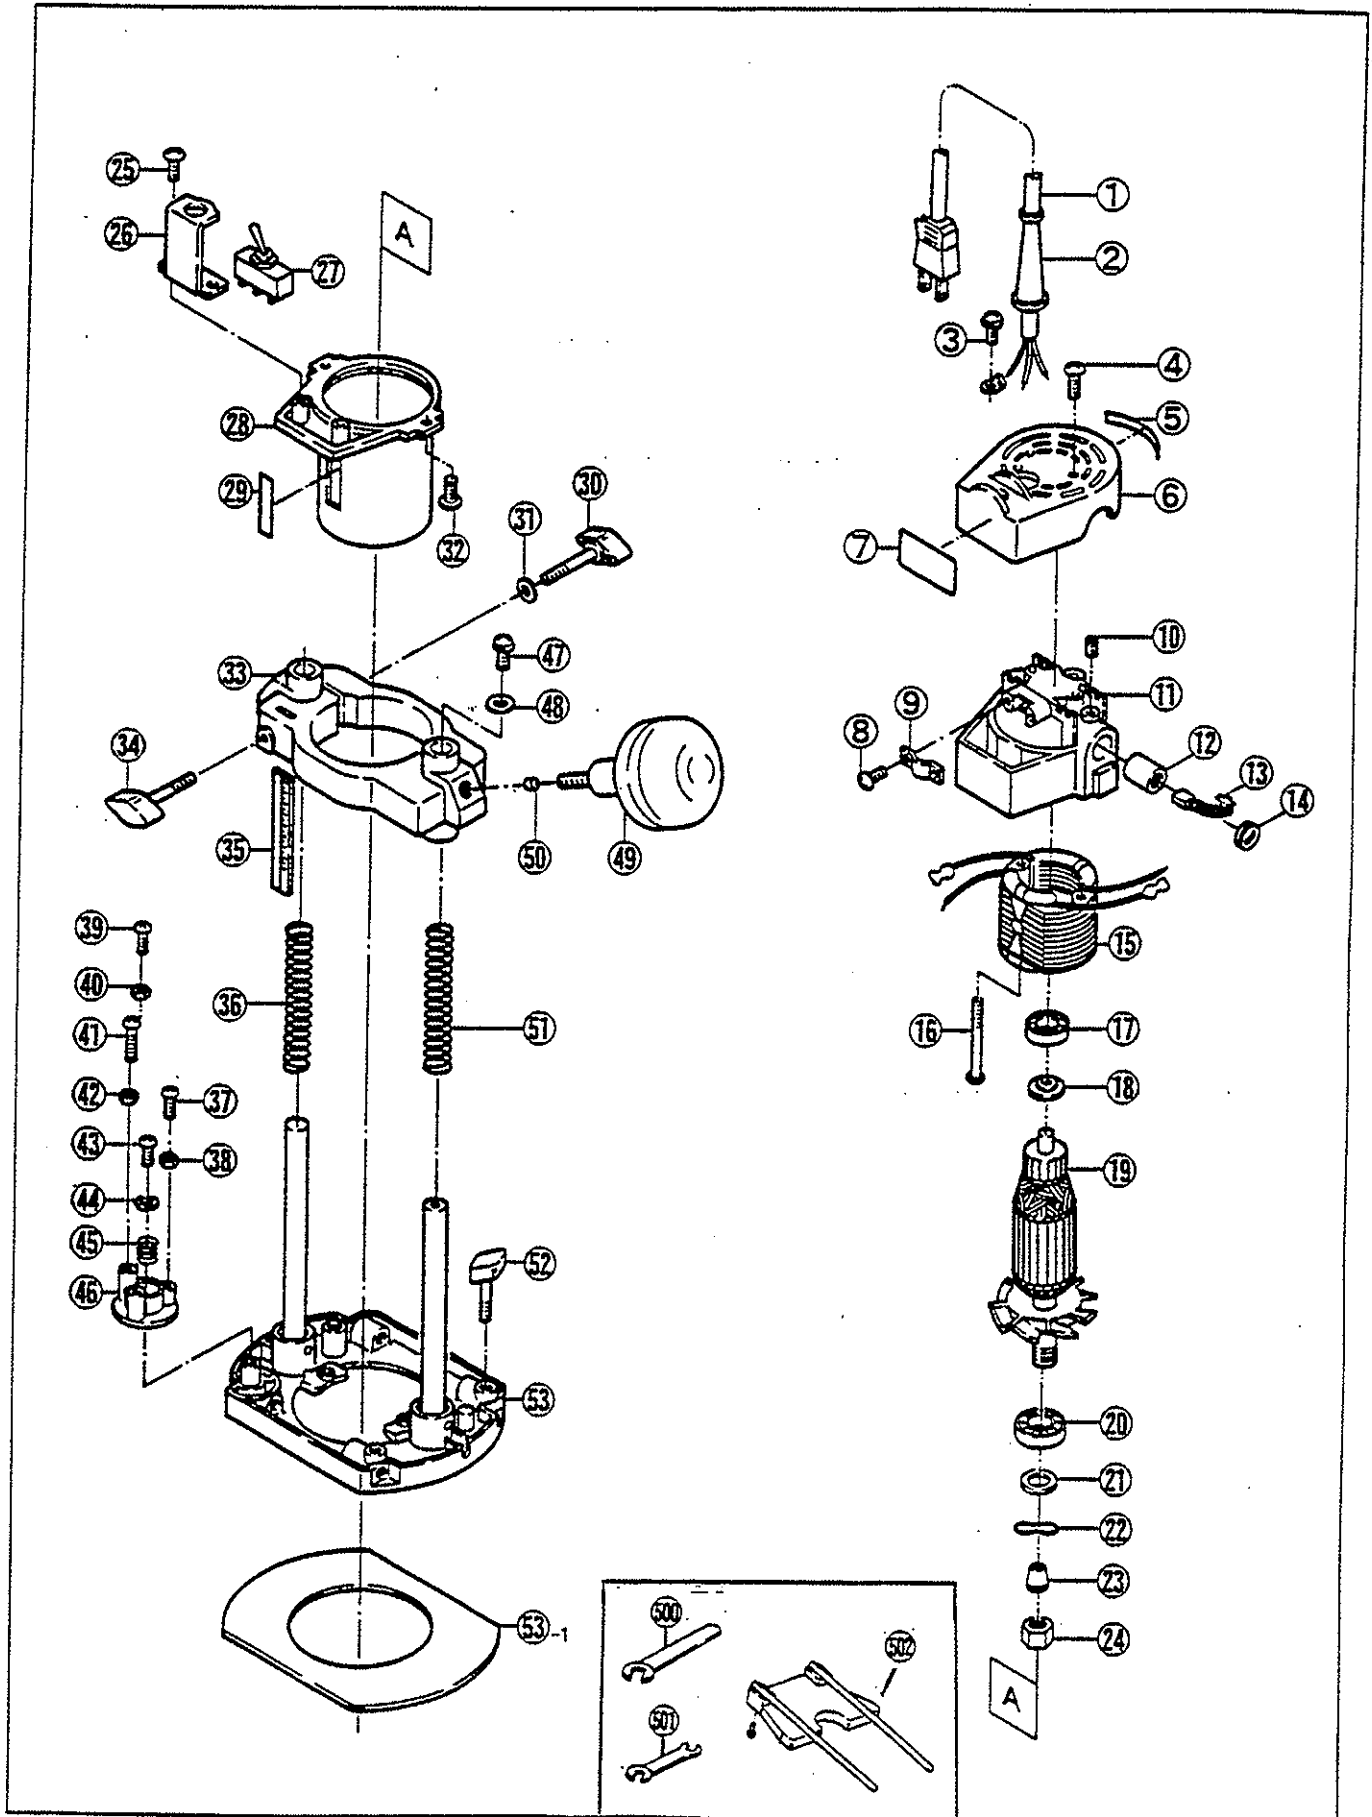

ROUTER

R-50(K)

**PARTS LIST FOR AFTER SALES SERVICE
MODEL R50(K)**

	PART NO.	DESCRIPTION	QTY	REF	PART NO.	DESCRIPTION	QTY
1	6520232	CORD ASS'Y AWG#18X3X2	1	33	6320059	BRACKET	1
2	6560101	CORD HOLDER	1	34	6130395	WING BOLT M6X15	1
3	9020412	PHILLIPS PAN SCREW M4X12	1	35	6080422	SCALE "INCH"	1
4	9040412	TAPPING SCREW (S) M4X12	2	36	6180066	COMPRESSION SPRING	1
5	6910700	NAME PLATE	1	37	9000510	PHILLIPS PAN SCREW M5X10	1
6	6800404	TAIL COVER	1	38	9300500	HEX NUT M5	1
7	6920222	"RYOBI" MARK	1	39	9000515	PHILLIPS PAN SCREW M5X15	1
8	9040414	TAPPING SCREW (S) M4X14	2	40	9300500	HEX NUT M5	1
9	6560055	CORD CLAMP	1	41	9000525	PHILLIPS PAN SCREW M5X25	1
10	9280506	CLAMP SCREW M5X6	2	42	9300500	HEX NUT M5	1
11	6320075	BRACKET	1	43	9040410	TAPPING SCREW (S) M4X10	1
12	6570002	BRUSH HOLDER	2	44	6900186	WASHER	1
13	6540033	CARBON BRUSH SET	1	45	6180064	COMPRESSION SPRING	1
14	6570070	BRUSH CAP	2	46	6320056	STOP BLOCK	1
15	6500429	FIELD COIL	1	47	9020512	PHILLIPS PAN SCREW M5X12	1
16	9020455	PHILLIPS PAN SCREW M4X55	2	48	6900118	WASHER	1
17	9840627	BALL BEARING #627LLB	1	49	6080421	HANDLE	2
18	6150564	BEARING COLLAR	1	50	6300001	LOCK PIECE	1
19	6030456	ARMATURE	1	51	6180066	COMPRESSION SPRING	1
20	969235004	BALL BEAIRNG #6002LLB	1	52	6130395	WING BOLT M6X15	2
21	6900670	THRUST WASHER	1	53	6010054	BASE	1
22	9643200	WAVE WASHER	1	53-1	6360056	BASE PLATE	1
23	6940139	COLLET SLEEVE 1/4"	1	--	6560002	CONNECTOR	2
24	6130302	COLLET NUT	1	--	6560008	TERMINAL	1
25	9040412	TAPPING SCREW (S) M4X12	2	--	6560020	TERMINAL	2
26	6590132	BRACKET	1	--	069817721	OWNERS MANUAL	
27	6550016	TOGGLE SWITCH	1				
28	6800399	MOTOR HOUSING	1		STANDARD ACCESSORIES		
29	6920223	SCALE	1	500	6240533	SINGLE-END WRENCH 17	1
30	6130391	WING BOLT M6X35	1	501	6240623	OPEN-END WRENCH	1
31	9560600	WASHER	1	502	6070623	STRAIGHT GUIDE	1
32	9040412	TAPPING SCREW (S) M4X12	2	--	6771228	PLASTIC CASE	1

SERVICE NOTES: