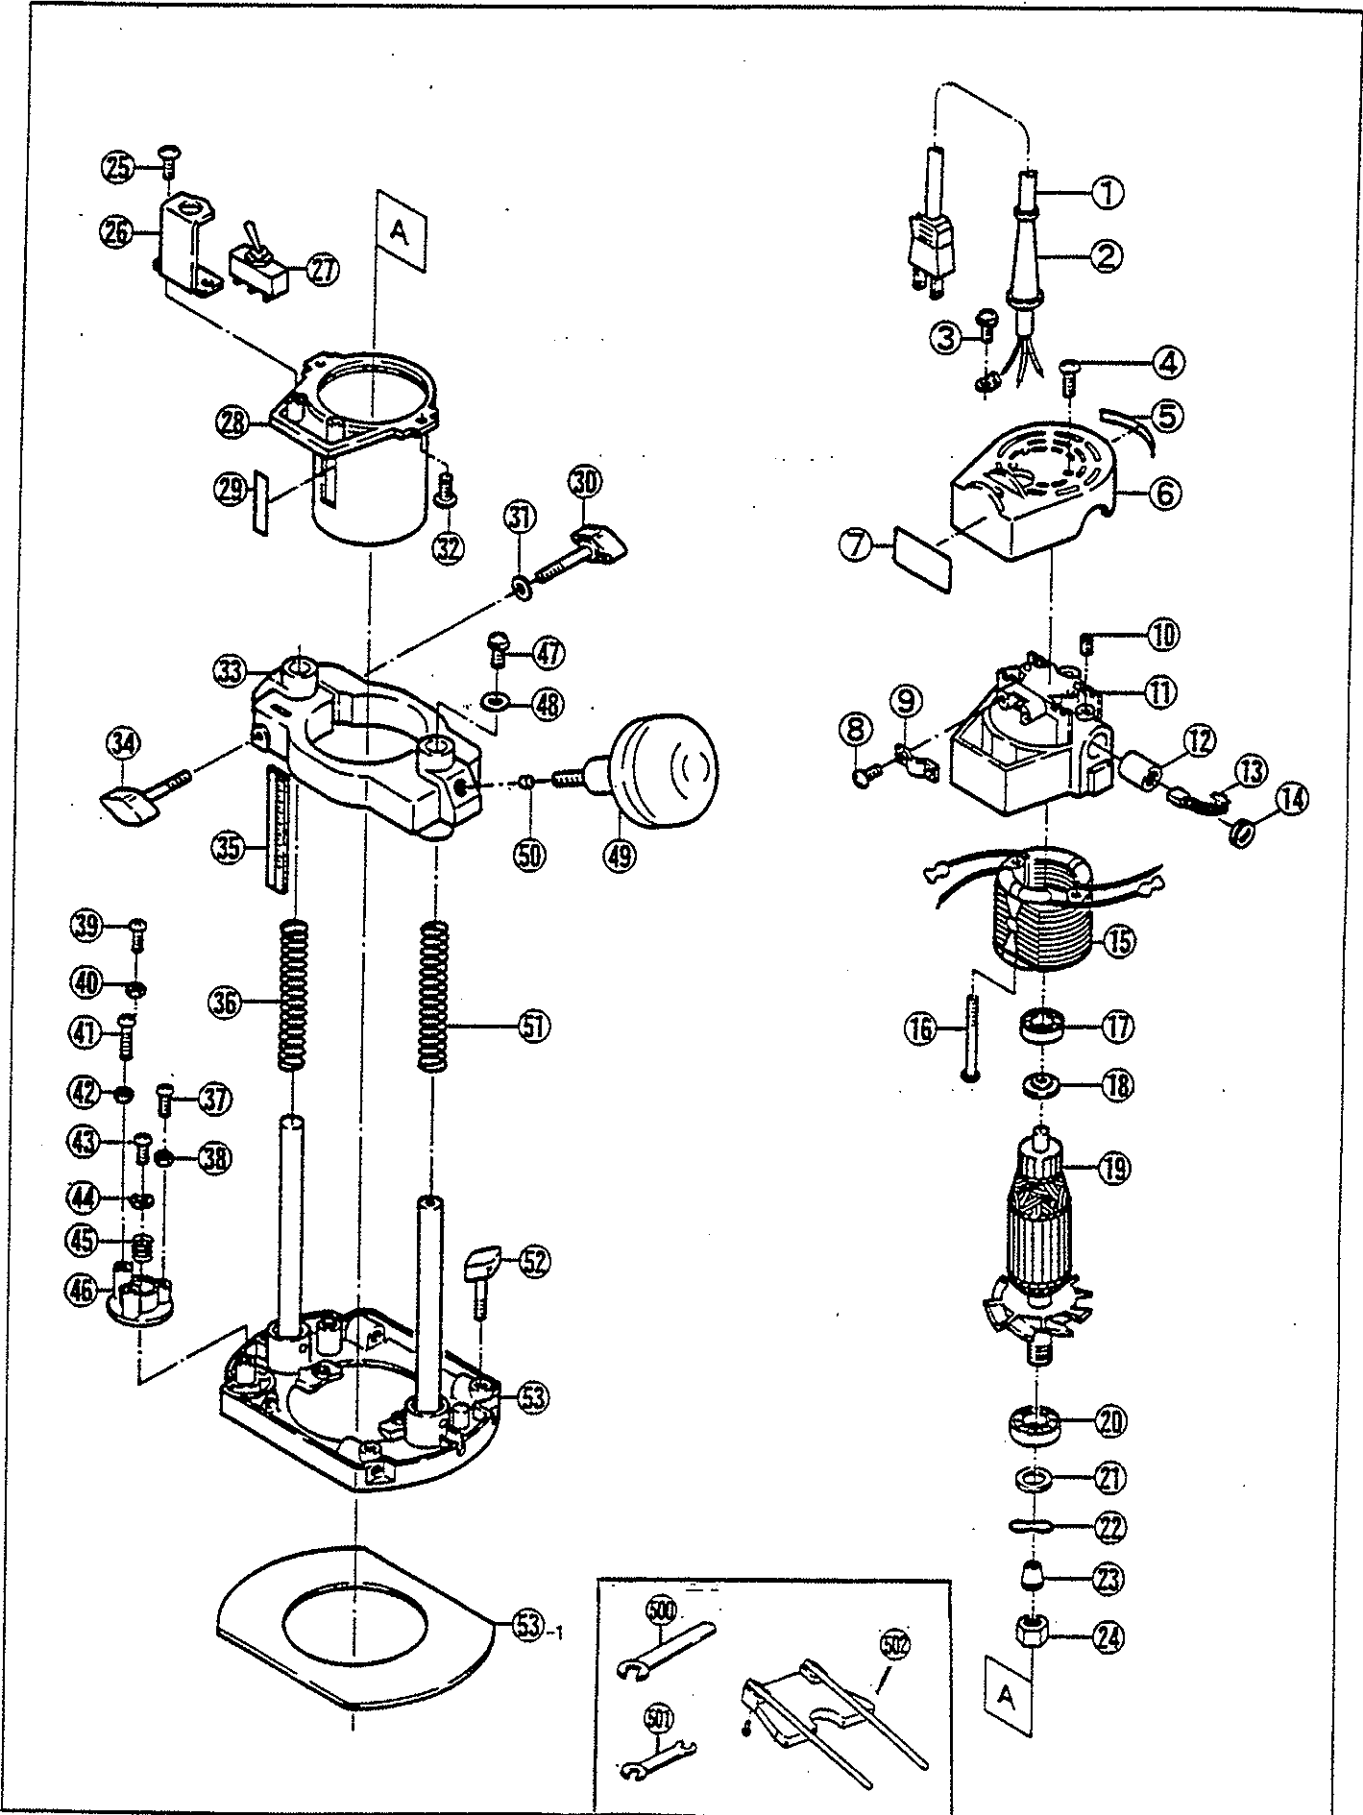

ROUTER

R-50(K)

**PARTS LIST FOR AFTER SALES SERVICE
MODEL R50(K)**

	PART NO.	DESCRIPTION	QTY	REF	PART NO.	DESCRIPTION	QTY
1	6520232	CORD ASS'Y AWG#18X3X2	1	33	6320059	BRACKET	1
2	6560101	CORD HOLDER	1	34	6130395	WING BOLT M6X15	1
3	9020412	PHILLIPS PAN SCREW M4X12	1	35	6080422	SCALE "INCH"	1
4	9040412	TAPPING SCREW (S) M4X12	2	36	6180066	COMPRESSION SPRING	1
5	6910700	NAME PLATE	1	37	9000510	PHILLIPS PAN SCREW M5X10	1
6	6800404	TAIL COVER	1	38	9300500	HEX NUT M5	1
7	6920222	"RYOBI" MARK	1	39	9000515	PHILLIPS PAN SCREW M5X15	1
8	9040414	TAPPING SCREW (S) M4X14	2	40	9300500	HEX NUT M5	1
9	6560055	CORD CLAMP	1	41	9000525	PHILLIPS PAN SCREW M5X25	1
10	9280506	CLAMP SCREW M5X6	2	42	9300500	HEX NUT M5	1
11	6320075	BRACKET	1	43	9040410	TAPPING SCREW (S) M4X10	1
12	6570002	BRUSH HOLDER	2	44	6900186	WASHER	1
13	6540033	CARBON BRUSH SET	1	45	6180064	COMPRESSION SPRING	1
14	6570070	BRUSH CAP	2	46	6320056	STOP BLOCK	1
15	6500429	FIELD COIL	1	47	9020512	PHILLIPS PAN SCREW M5X12	1
16	9020455	PHILLIPS PAN SCREW M4X55	2	48	6900118	WASHER	1
17	9840627	BALL BEARING #627LLB	1	49	6080421	HANDLE	2
18	6150564	BEARING COLLAR	1	50	6300001	LOCK PIECE	1
19	6030456	ARMATURE	1	51	6180066	COMPRESSION SPRING	1
20	969235004	BALL BEAIRNG #6002LLB	1	52	6130395	WING BOLT M6X15	2
21	6900670	THRUST WASHER	1	53	6010054	BASE	1
22	9643200	WAVE WASHER	1	53-1	6360056	BASE PLATE	1
23	6940139	COLLET SLEEVE 1/4"	1	--	6560002	CONNECTOR	2
24	6130302	COLLET NUT	1	--	6560008	TERMINAL	1
25	9040412	TAPPING SCREW (S) M4X12	2	--	6560020	TERMINAL	2
26	6590132	BRACKET	1	--	069817721	OWNERS MANUAL	
27	6550016	TOGGLE SWITCH	1				
28	6800399	MOTOR HOUSING	1		STANDARD ACCESSORIES		
29	6920223	SCALE	1	500	6240533	SINGLE-END WRENCH 17	1
30	6130391	WING BOLT M6X35	1	501	6240623	OPEN-END WRENCH	1
31	9560600	WASHER	1	502	6070623	STRAIGHT GUIDE	1
32	9040412	TAPPING SCREW (S) M4X12	2	--	6771228	PLASTIC CASE	1