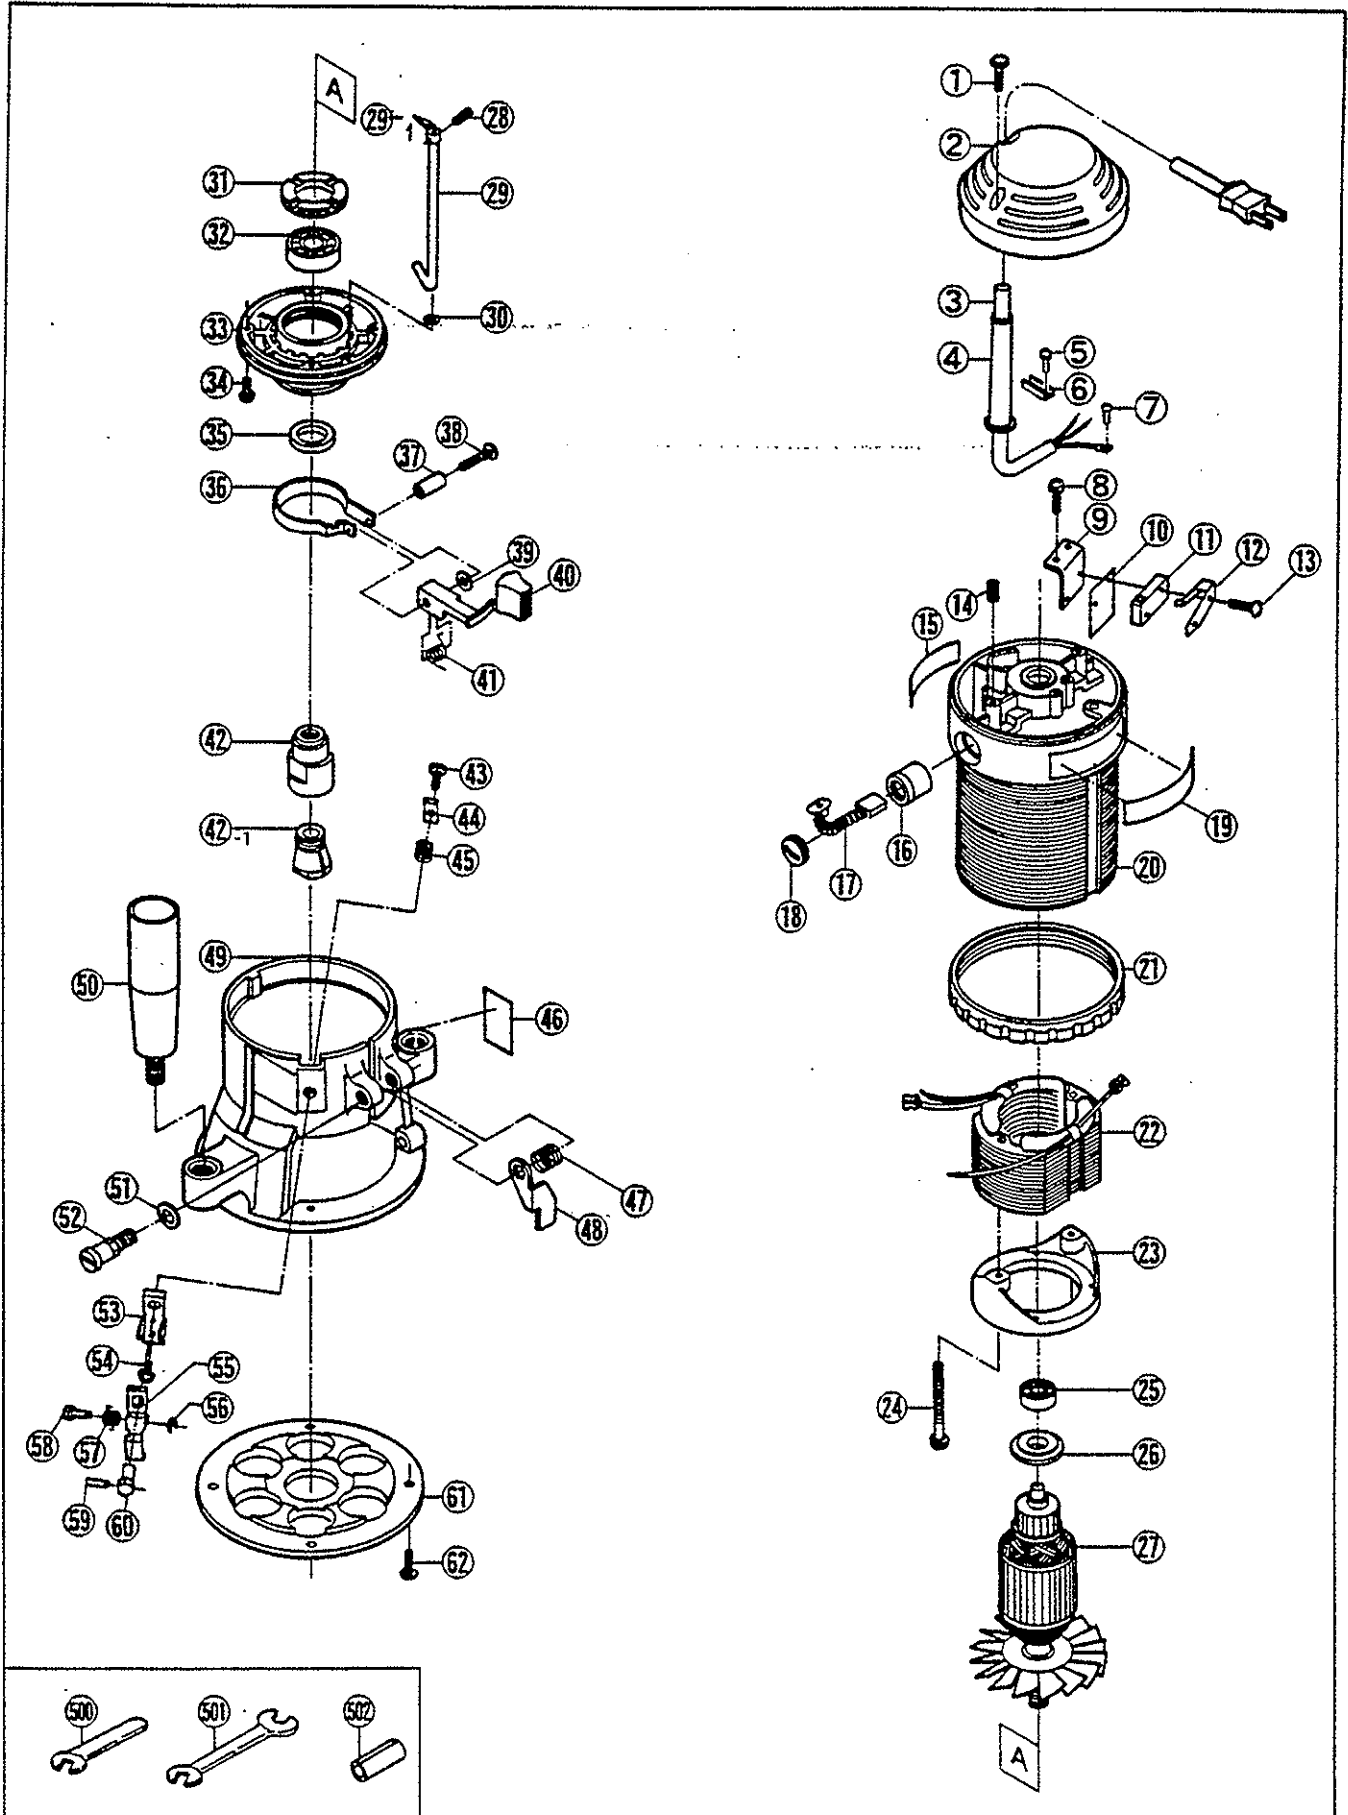

ROUTER

R-330

PARTS LIST FOR AFTER SALES SERVICE MODEL R330

	PART NO.	DESCRIPTION	QTY	REF	PART NO.	DESCRIPTION	QTY
1	9020516	PHILLIPS PAN SCREW M5X16	2	37	6900168	SLEEVE	1
2	6800363	HOUSING COVER	1	38	9020425	PHILLIPS PAN SCREW M4X25	1
3	6520233	CORD ASS'Y AWG#16X3X2	1	39	9570600	WASHER	1
4	6560047	CORD HOLDER	1	40	6830326	SWITCH LEVER	1
5	9020414	PHILLIPS PAN SCREW M4X14	2	41	6180054	TENSION SPRING	1
6	6560057	CORD CLAMP	1	42	6940123	COLLET CHUCK 1/2"	1
7	9020408	PHILLIPS PAN SCREW M4X8	1	42-1	6940118	COLLET SLEEVE 1/2"	1
8	9020408	PHILLIPS PAN SCREW M4X8	2	43	6130286	LOCK SCREW	1
9	6150440	SWITCH PLATE	1	44	6180061	LOCK PLATE	1
10	6590122	INSULATED PAPER	1	45	6180060	COMPRESSION SPRING	1
11	6550062	MICRO SWITCH	1	46	6920204	INFORMATION LABEL	1
12	6180053	SPRING LEVER	1	47	6180052	COMPRESSION SPRING	1
13	8000314	PHILLIPS PAN SCREW M3X14	2	48	6830317	CLAMP LEVER	1
14	9280506	CLAMP SCREW M5X6	2	49	6950120	BASE	1
15	6920218	"RYOBI" MARK	1	50	6830311	AUX. HANDLE	2
16	6570097	BRUSH HOLDER	2	51	6900164	WASHER	1
17	6540063	CARBON BRUSH SET	1	52	6100055	TIGHTENING SCREW	1
18	6570107	BRUSH CAP	2	53	6150458	LEVER HOLDER	1
19	6910667	NAME PLATE	1	54	9020306	PHILLIPS PAN SCREW M3X6	2
20	6800359	FRAME	1	55	6150455	SAFETY LEVER	1
21	6320045	GUIDE RING	1	56	9500300	RETAINING RING E-3	1
22	6500379	FIELD COIL	1	57	6180062	TORSION SPRING	1
23	6490074	FAN CASING	1	58	6120074	FULCRUM PIN	1
24	9020560	PHILLIPS PAN SCREW M5X60	2	59	9402516	SPRING PIN	1
25	9846300	BALL BEARING #6300LLB	1	60	6120073	SLIDE PIN	1
26	6900183	DUST COLLAR	1	61	6360052	BASE PLATE	1
27	6030408	ARMATURE	1	62	9000510	PHILLIPS PAN SCREW M5X10	4
28	9402010	SPRING PIN	1	---	6530209	FASTEN CONNECTOR	2
29	6080062	SWITCHING BAR	1	---	6530211	SLEEVE COVER	2
29-1	6150443	SWITCH PLATE	1	---	6560003	CONNECTOR	1
30	9560400	WASHER	1	---	6560026	TERMINAL	1
31	6320052	CLAMP PLATE	1	STANDARD ACCESSORIES			
32	9846302	BALL BEARING #6302LLB	1	500	6240263	SINGLE-END WRENCH 26	1
33	6320051	BRACKET	1	501	6241073	OPEN-END WRENCH 17X19	1
34	9020420	PHILLIPS PAN SCREW M4X20	4	502	6072223	BIT ADAPTER 1/4"X1/2"	1
35	6900182	COLLAR	1	---	6072213	BIT ADAPTER 3/8"X1/2"	1
36	6150437	SWITCH LEVER HOLDER	1	504	6070223	STRAIGHT GUIDE	1