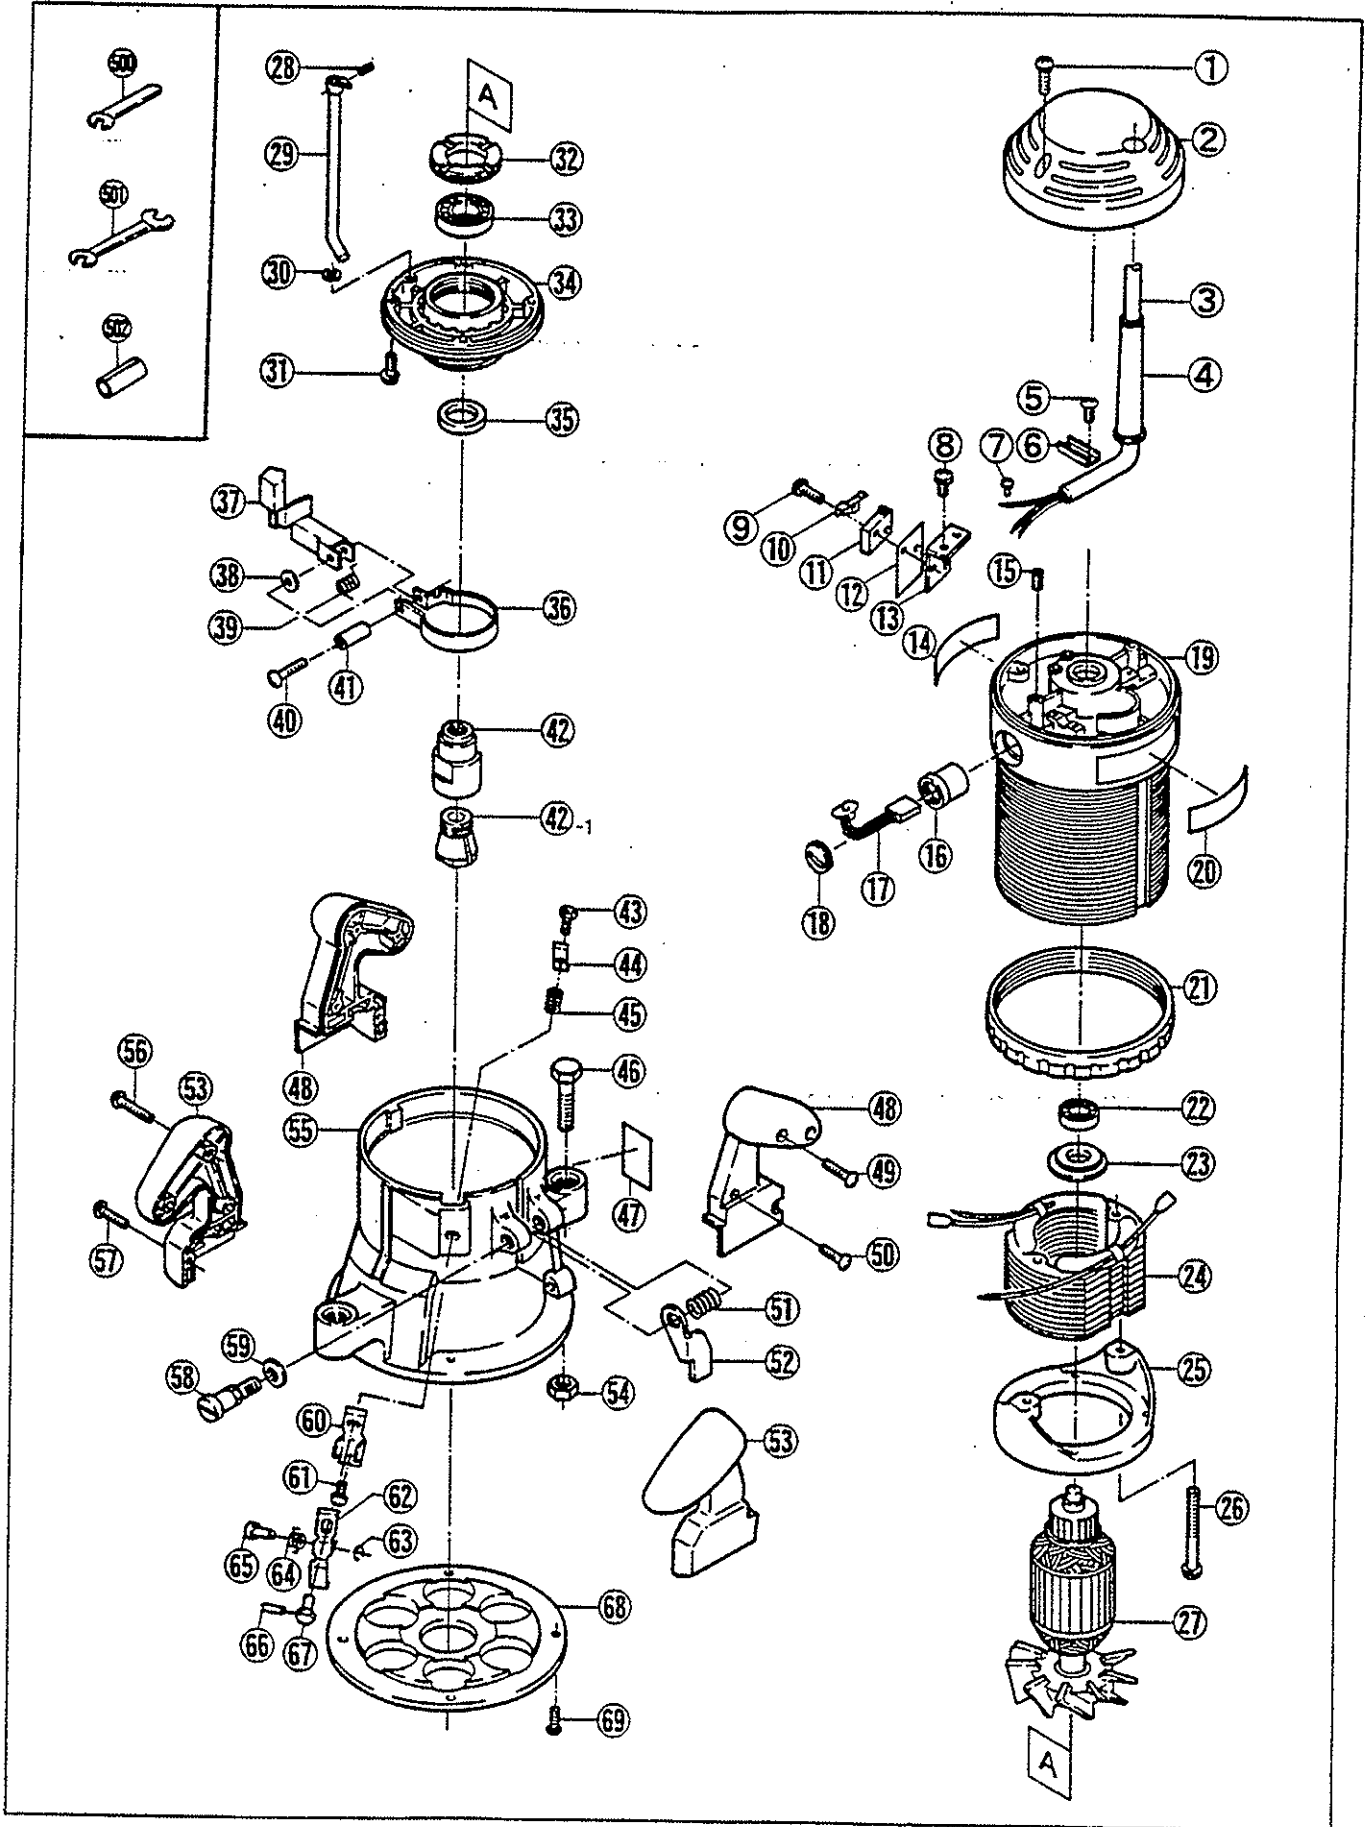

ROUTER

R-230

PARTS LIST FOR AFTER SALES SERVICE MODEL R230

P	PART NO.	DESCRIPTION	QTY	REF	PART NO.	DESCRIPTION	QTY
1	9020516	PHILLIPS PAN SCREW M5X16	2	41	6900168	SLEEVE	1
2	6800363	HOUSING COVER	1	42	6940123	COLLET CHUCK 1/2"	1
3	6520233	CORD ASS'Y AWG#16X3X2	1	42-1	6940118	COLLET SLEEVE 1/2"	1
4	6560047	CORD HOLDER	1	43	6130286	LOCK SCREW	1
5	9020414	PHILLIPS PAN SCREW M4X14	2	44	6180064	LOCK PLATE	1
6	6560057	CORD CLAMP	1	45	6180060	COMPRESSION SPRING	1
7	9020408	PHILLIPS PAN SCREW M4X8	1	46	9191035	HEX HEAD BOLT M10X35	2
8	9020408	PHILLIPS PAN SCREW M4X8	2	47	6920204	INFORMATION LABEL	1
9	9000314	PHILLIPS PAN SCREW M3X14	2	48	6080420	FRONT HANDLE	1
10	6180053	SPRING LEVER	1	49	9060425	TAPPING SCREW (B) M4X25	2
11	6550062	MICRO SWITCH	1	50	9060420	TAPPING SCREW (B) M4X20	2
12	6590122	INSULATED PAPER	1	51	6180052	COMPRESSION SPRING	1
13	6150440	SWITCH PLATE	1	52	6830317	CLAMP LEVER	1
14	6920219	"RYOBI" MARK	1	53	6080420	FRONT HANDLE	1
15	6280506	CLAMP SCREW M5X6	2	54	9361000	DOMED CAP NUT M10	2
16	6570097	BRUSH HOLDER	2	55	6850120	BASE	1
17	6540063	CARBON BRUSH SET	1	56	9060425	TAPPING SCREW (B) M4X25	2
18	6570107	BRUSH CAP	2	57	9060420	TAPPING SCREW (B) M4X20	2
19	6800359	FRAME	1	58	6100055	TIGHTENING SCREW	1
20	6910671	NAME PLATE	1	59	6900164	WASHER	1
21	6320045	GUIDE RING	1	60	6150458	LEVER HOLDER	1
22	9846300	BALL BEARING #6300LLB	1	61	9020306	PHILLIPS PAN SCREW M3X6	2
23	6900183	DUST COLLAR	1	62	6150455	SAFETY LEVER	1
24	500379	FIELD COIL	1	63	9500300	RETAINING RING E-3	1
25	6490074	FAN CASING	1	64	6180062	TORSION SPRING	1
26	9020560	PHILLIPS PAN SCREW M5X60	2	65	6120074	FULCRUM PIN	1
27	6030408	ARMATURE	1	66	9402516	SPRING PIN	1
28	9402010	SPRING PIN	1	67	6120073	SLIDE PIN	1
29	6080062	SWITCHING BAR	1	68	6360052	BASE PLATE	1
30	9560400	WASHER	1	69	9000510	PHILLIPS PAN SCREW M5X10	4
31	9020420	PHILLIPS PAN SCREW M4X20	4	--	6530209	FASTEN CONNECTOR	2
32	6320052	CLAMP PLATE	1	--	6530211	SLEEVE COVER	2
33	9846302	BALL BEARING #6302LLB	1	--	6560003	CONNECTOR	1
34	6320051	BRACKET	1	--	6560026	TERMINAL	1
35	6900182	COLLAR	1	STANDARD ACCESSORIES			
36	6150437	SWITCH LEVER HOLDER	1	500	6240263	SINGLE-END WRENCH 26	1
37	6830326	SWITCH LEVER	1	501	6241073	OPEN-END WRENCH 17X19	1
38	9570600	WASHER	1	502	6072223	BIT ADAPTER 1/4"X1/2"	1
39	6180054	TENSION SPRING	1	--	6072213	BIT ADAPTER 3/8"X1/2"	1
40	9020425	PHILLIPS PAN SCREW M4X25	1	504	6070223	STRAIGHT GUIDE	1