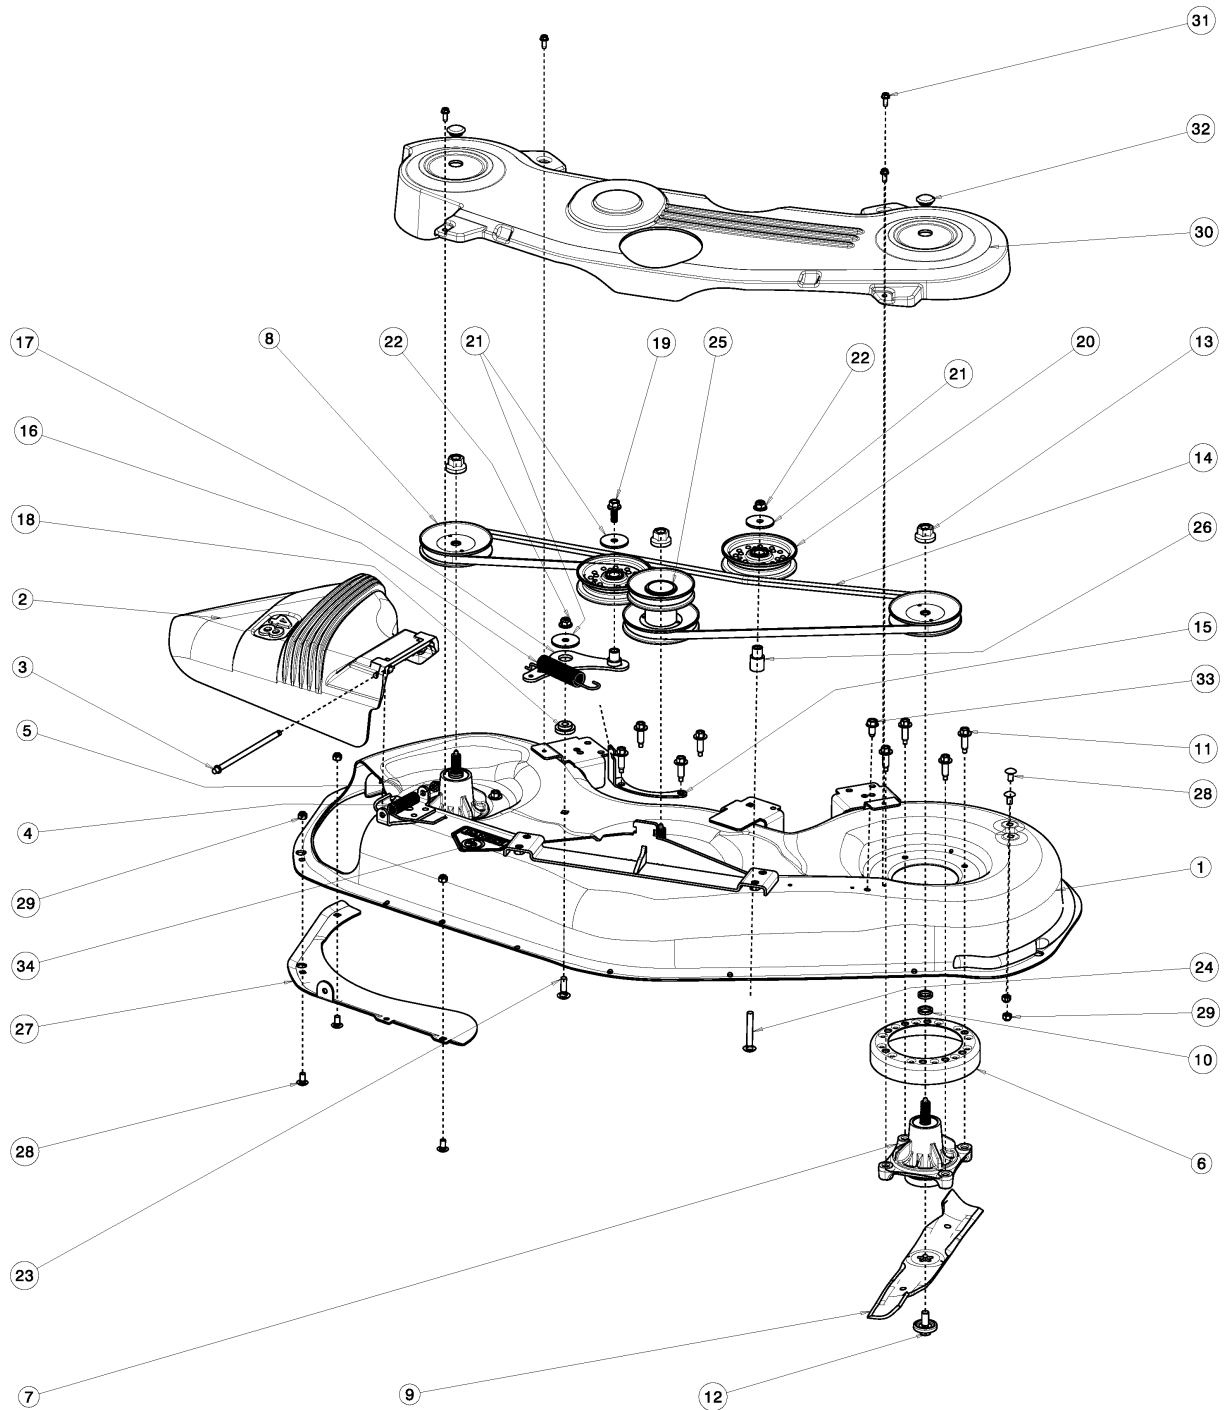

**S** R220T  
EQUIPMENT FRAME ASSY

MOWER LIFT / DECK LIFT  
2012-03

R220T, 966785701, 967032001, 967150901,

Ref	Part no.	Description	Remark	Qty	Kit
1	523 06 42-01	EQUIPMENT FRAME		1	
2	525 47 59-01	HOOK		1	
5	506 59 74-01	COLLAR SCREW		2	
7	523 11 66-02	LEVER		1	
8	506 91 87-01	WASHER		1	
9	725 64 48-01	SCREW IHCSFM		1	
10	506 53 56-03	DRAW SPRING		1	
11	578 91 05-01	BRAKE		1	
12	506 97 48-01	PULLEY		1	
13	506 82 68-02	BUSHING		1	
14	725 24 59-51	SCREW EHHM		1	
15	734 11 64-41	WASHER		1	
16	577 22 87-01	SHEET		1	
17	505 15 39-01	BELT TENSIONER WHEEL ASSY		1	
18	738 21 04-04	BALL BEARING		1	
19	735 31 38-10	CIRCLIP		1	
20	734 11 64-41	WASHER		1	
21	725 24 59-51	SCREW EHHM		1	
22	504 62 24-01	SPRING		1	
23	504 62 21-02	HANDLE ASSY		1	
24	505 45 17-01	WASHER		1	
25	725 64 53-01	SCREW IHCSFM		1	
26	535 48 48-01	BUSHING		1	
27	732 21 18-01	LOCK NUT		1	
30	506 89 58-01	COLLAR SCREW		2	
31	732 25 22-01	HEXAGON LOCKING NUT		2	
32	506 96 66-01	HAIR PIN COTTER		1	
33	506 83 76-01	SPRING		2	
34	506 83 77-01	RING BOLT		2	
35	734 11 72-01	WASHER		2	
36	731 23 20-51	HEXAGON NUT		4	
37	579 31 99-01	SPRING		1	