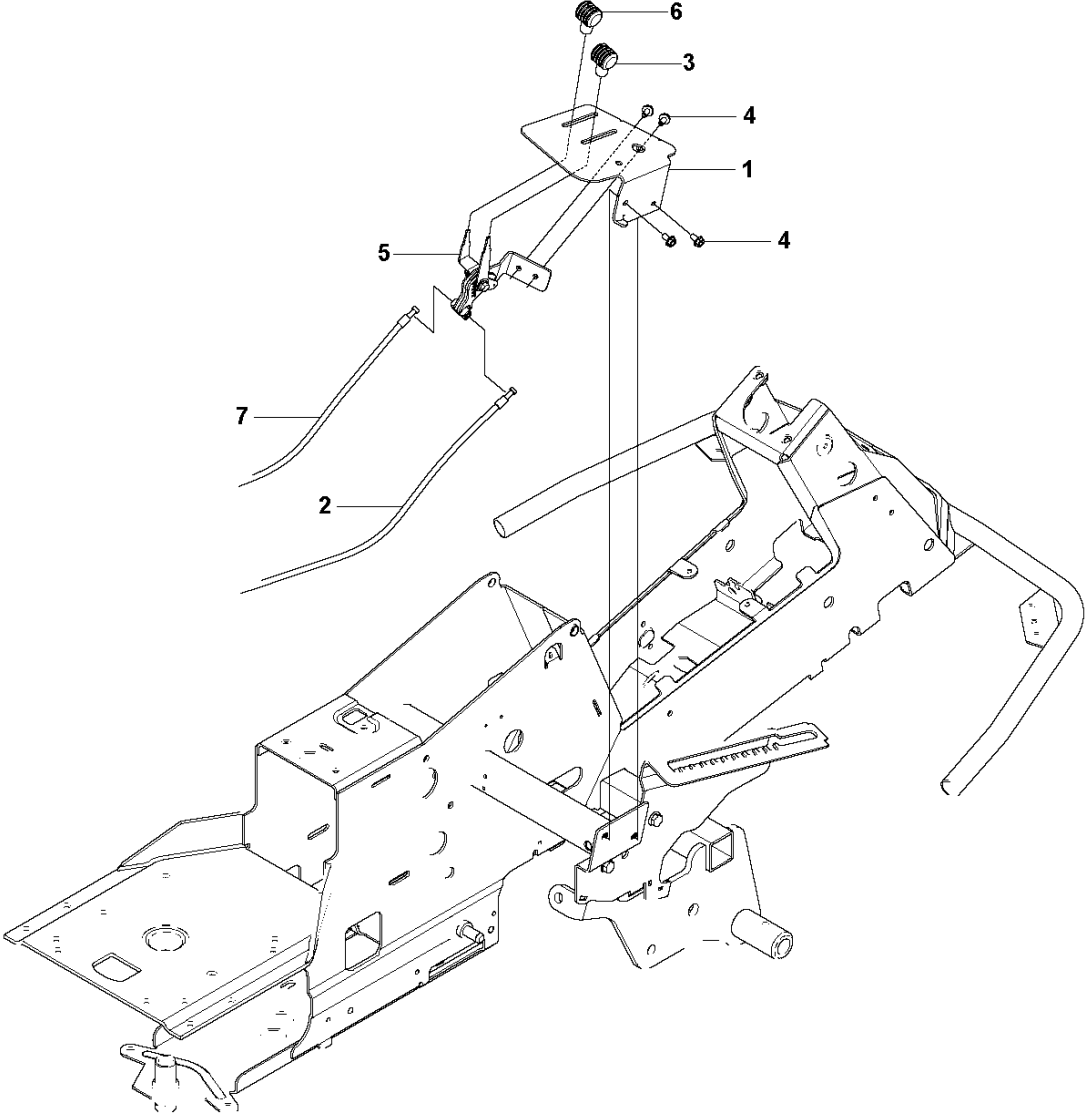

M R220T
CONTROLS

CONTROLS
2012-03

R220T, 966785701, 967032001, 967150901,

Ref	Part no.	Description	Remark	Qty	Kit
1	578 03 31-01	SUPPORT		1	
2	544 30 17-06	WIRE		1	
3	506 88 91-01	KNOB		1	
4	535 47 52-12	SCREW EHHFM		4	
5	578 02 34-01	THROTTLE CONTROL		1	
6	506 88 91-02	KNOB		1	
7	544 30 17-07	WIRE		1