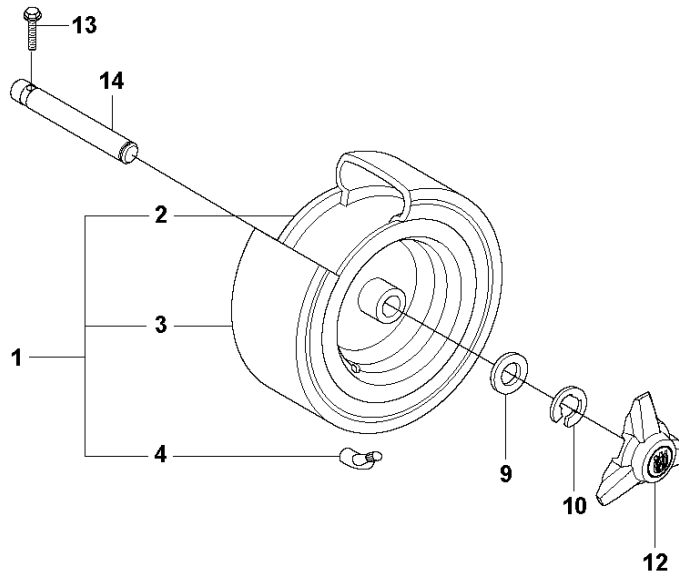

Q R220T
WHEELS & TIRES

WHEELS & TIRES
2012-03

R220T, 966785701, 967032001, 967150901,

Ref	Part no.	Description	Remark	Qty	Kit
1	523 01 22-02	WHEEL		2	
2	523 03 45-01	RIM		1	
3	523 03 46-02	TYRE		1	
4	523 03 47-01	VALVE		1	
5	523 01 26-02	WHEEL		2	
6	523 03 48-01	RIM		1	
7	506 50 48-05	WASHER		4	
8	506 59 62-03	SPACING SLEEVE		2	
9	506 50 48-03	WASHER		2	
10	506 89 90-01	E-CLIP		4	
11	544 35 35-01	HUB CAP		2	
12	544 35 35-02	HUB CAP		2	
13	725 24 59-61	SCREW EHHFT		2	
14	535 47 08-01	WHEEL AXLE		2