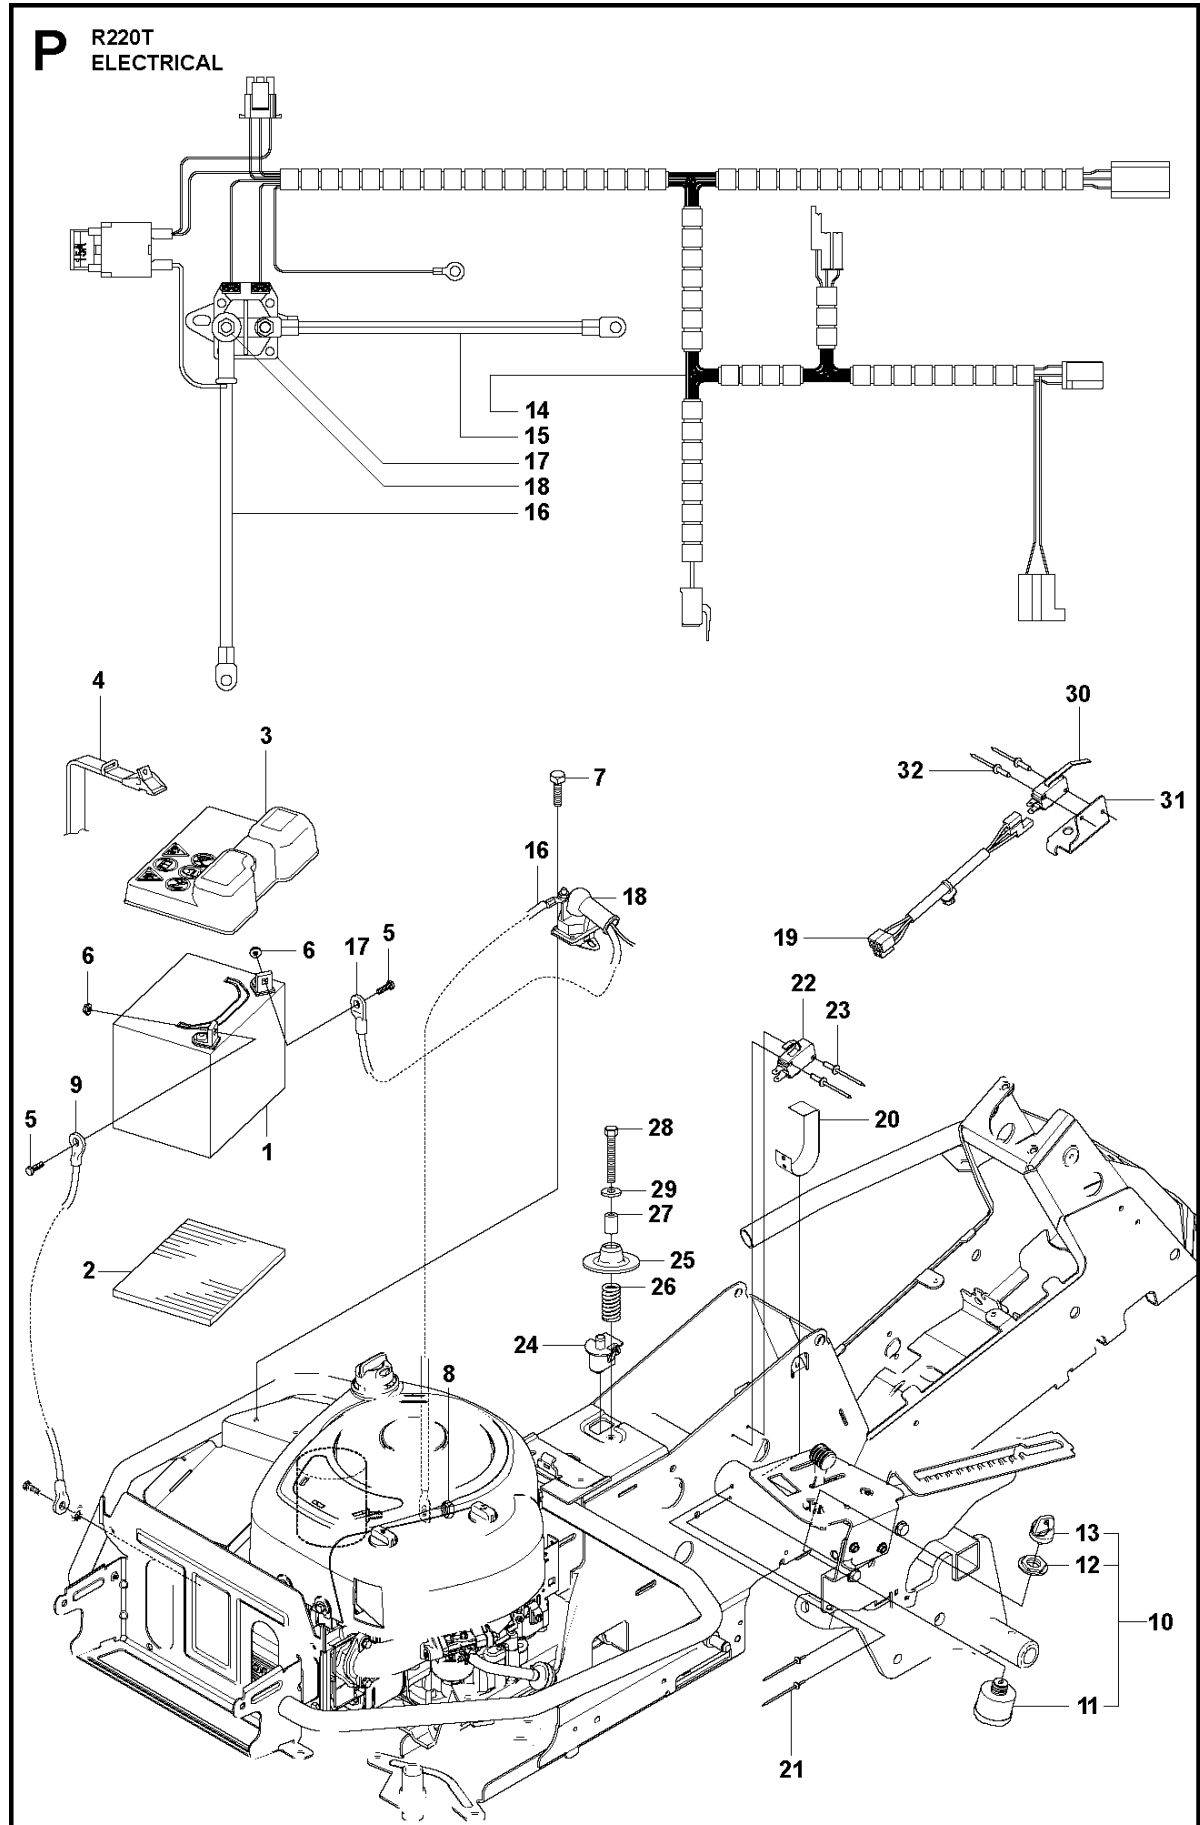

ELECTRICAL
2012-03

R220T, 966785701, 967032001, 967150901,

Ref	Part no.	Description	Remark	Qty	Kit
1	577 04 16-01	BATTERY		1	
2	535 44 11-01	BATTERY MAT		1	
3	578 20 06-01	COVER		1	
4	506 83 68-02	BATTERY BELT		1	
5	522 62 21-01	SCREW EHHM		2	
6	522 62 43-01	NUT		2	
7	725 23 64-61	SCREW EHHFT		1	
8	506 89 98-01	NUT		1	
9	576 18 38-01	CABLE		1	
10	544 44 21-01	IGNITION SWITCH		1	
11	544 44 22-01	IGNITION SWITCH		1	
12	544 44 23-01	NUT		1	
13	544 44 24-01	IGNITION KEY		1	
14	578 33 83-01	WIRING		1	
15	576 18 40-01	CABLE		1	
16	576 18 39-01	CABLE		1	
17	544 43 98-01	RELAY		1	
18	506 89 98-01	NUT		2	
19	576 18 54-01	WIRING		1	
20	506 90 93-01	PLATE SPRING		1	
21	722 78 39-02	BLIND RIVET		2	
22	574 31 60-01	SWITCH		1	
23	544 44 07-01	RIVET		2	
24	506 90 96-01	SWITCH		1	
25	506 90 97-01	SPRING WASHER		1	
26	544 44 12-01	SPRING		1	
27	506 90 99-02	SPACER TUBE		1	
28	725 24 60-51	SCREW EHHM		1	
29	734 11 64-01	WASHER		1	
30	574 31 61-01	SWITCH		1	
31	544 41 57-01	BRACKET		1	
32	544 44 07-01	RIVET		2