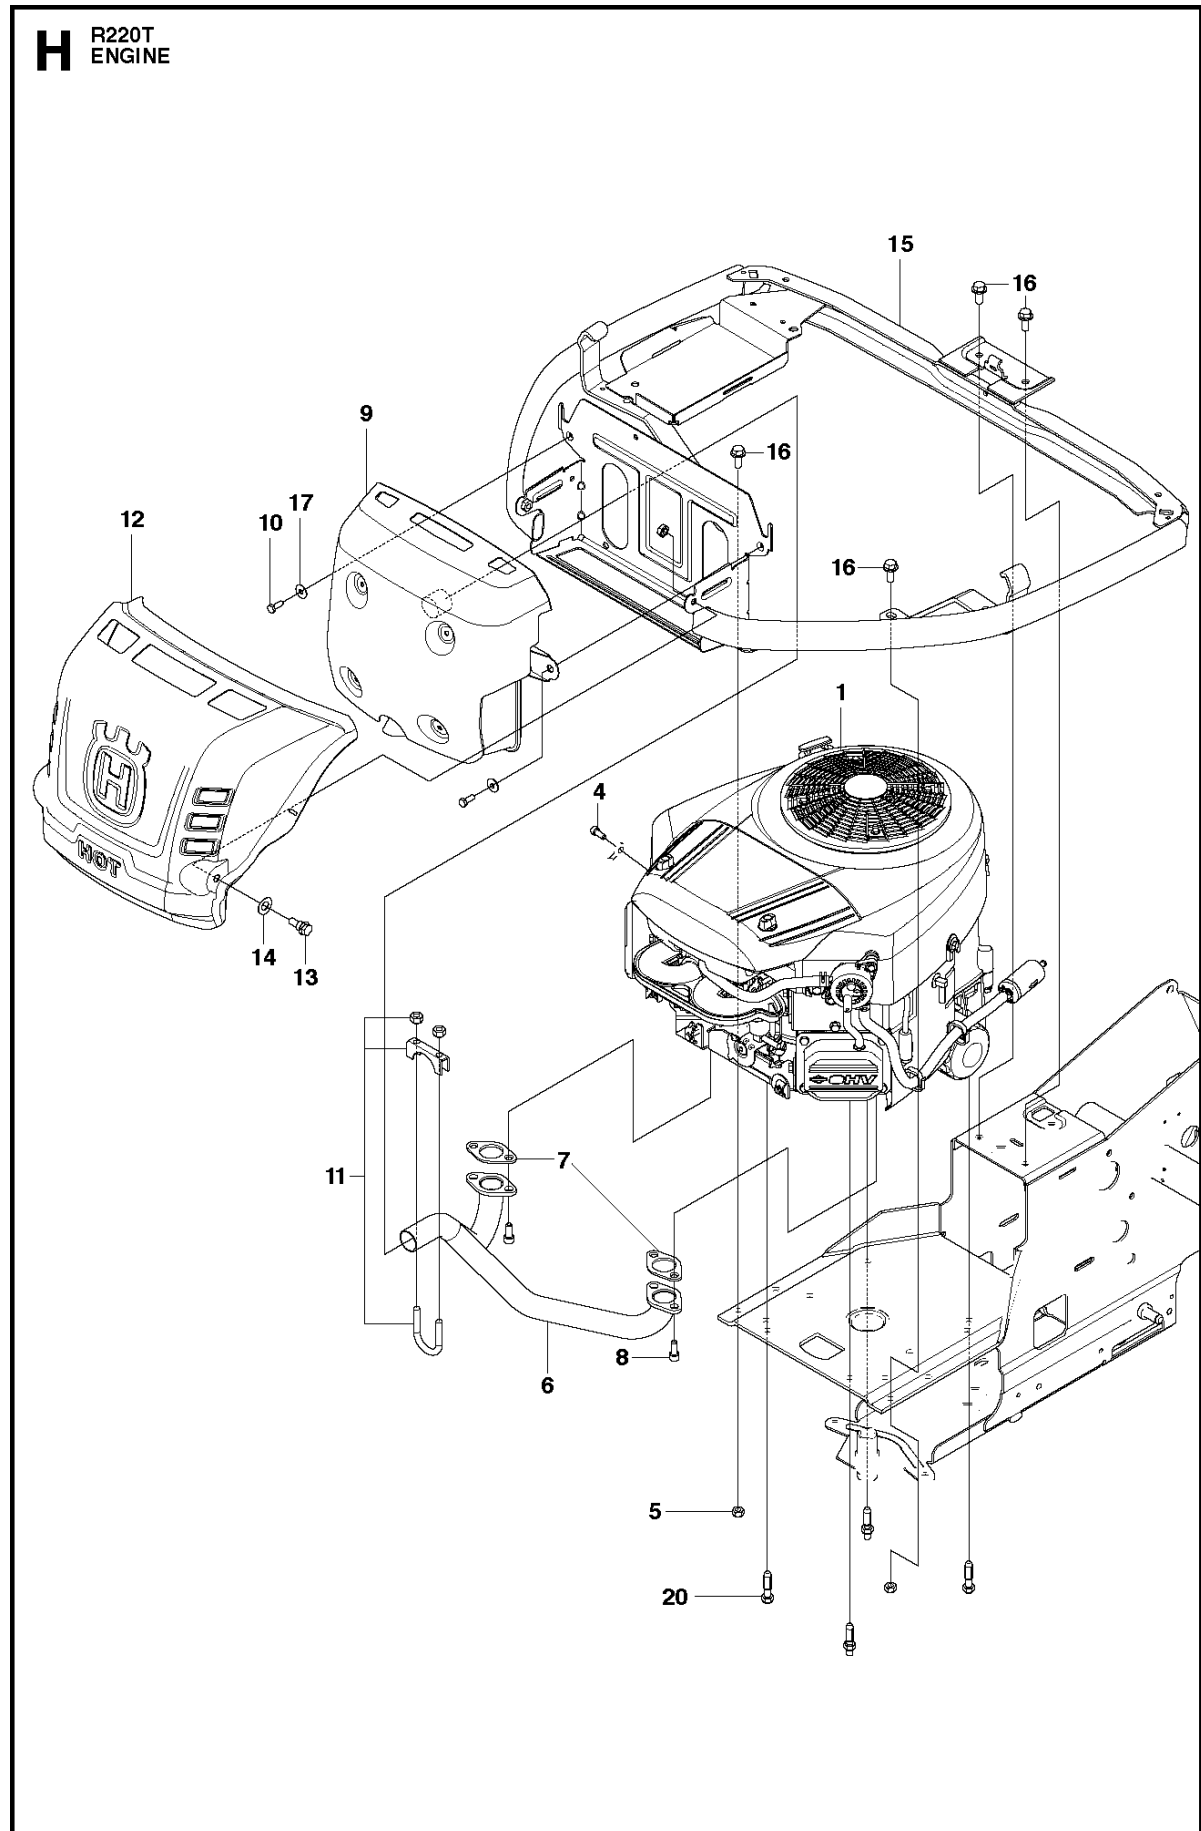

ENGINE
2012-03

R220T, 966785701, 967032001, 967150901,

Ref	Part no.	Description	Remark	Qty	Kit
1	578 32 74-01	ENGINE		1	
4	578 87 89-01	SCREW		1	
5	732 21 18-01	LOCK NUT		6	
6	578 05 86-01	MANIFOLD		1	
7	506 91 45-01	GASKET		1	
8	506 55 63-01	SCREW UNC		2	
9	577 81 36-01	MUFFLER		1	
10	725 23 64-61	SCREW EHHFT		2	
11	506 66 84-01	AVGASKLAMMA KPL.		1	
12	579 48 16-01	HEAT SHIELD		1	
13	506 59 74-01	COLLAR SCREW		2	
14	506 83 94-01	SPRING WASHER		2	
15	577 84 91-01	ENGINE FRAME		1	
16	506 57 01-04	SCREW EHHFM		4	
17	734 11 54-41	WASHER		2	
20	578 20 75-01	STUD SCREW		4