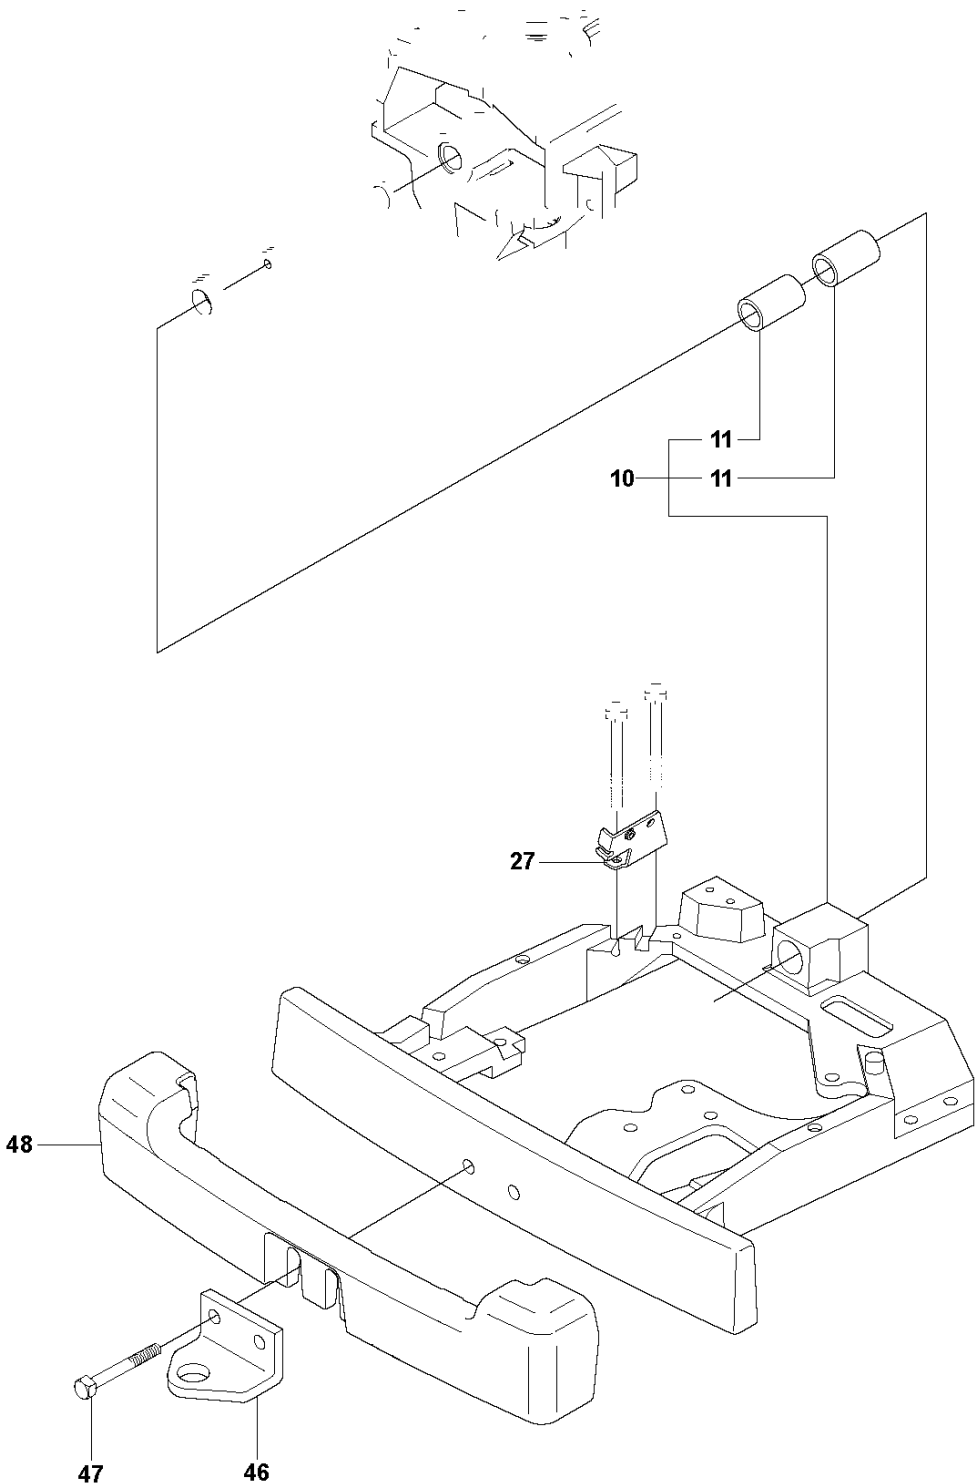

J1 R220T
CHASSIS, REAR

CHASSIS UPPER
2012-03

R220T, 966785701, 967032001, 967150901,

Ref	Part no.	Description	Remark	Qty	Kit
10	535 40 60-01	BRACKET ASSY		1	
11	506 98 61-02	GLIDLAGER		2	
27	506 98 77-01	BRACKET		1	
46	506 88 99-01	HITCH		1	
47	725 25 00-51	SCREW EHHM		2	
48	544 03 96-02	COUNTERWEIGHT		1