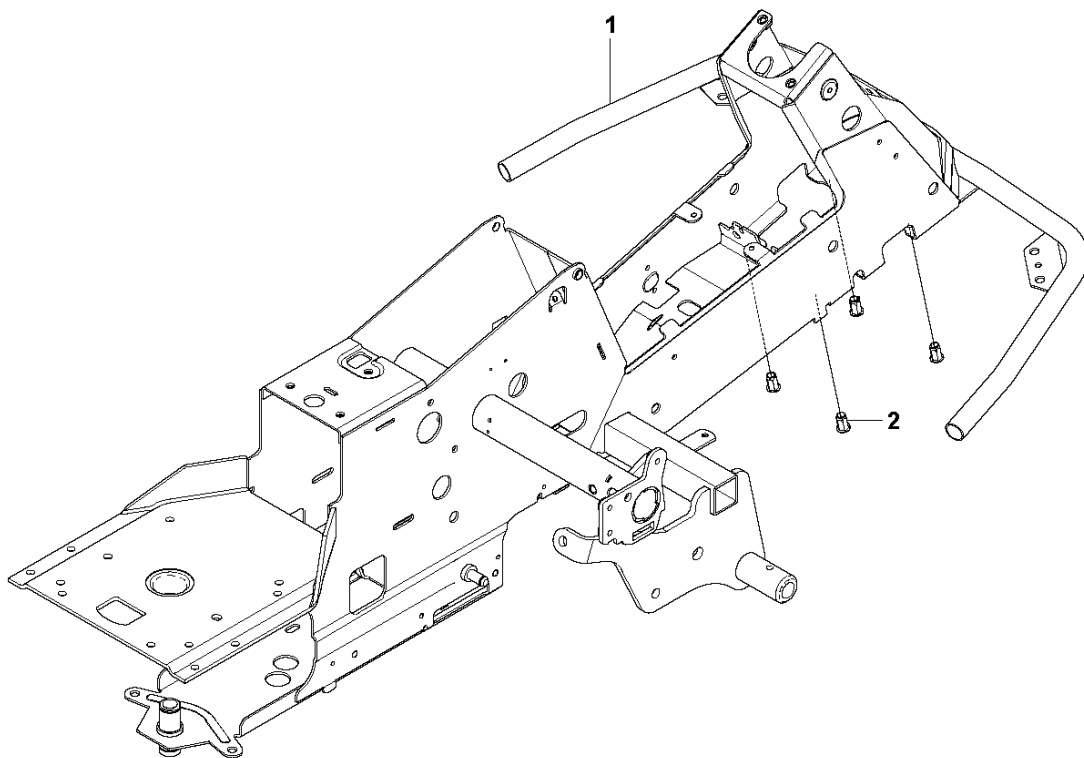

F R220T
CHASSIS

CHASSIS / FRAME
2012-03

R220T, 966785701, 967032001, 967150901,

Ref	Part no.	Description	Remark	Qty	Kit
1	577 93 90-01	CHASSIS		1	
2	506 91 62-01	BLIND RIVET NUT		4