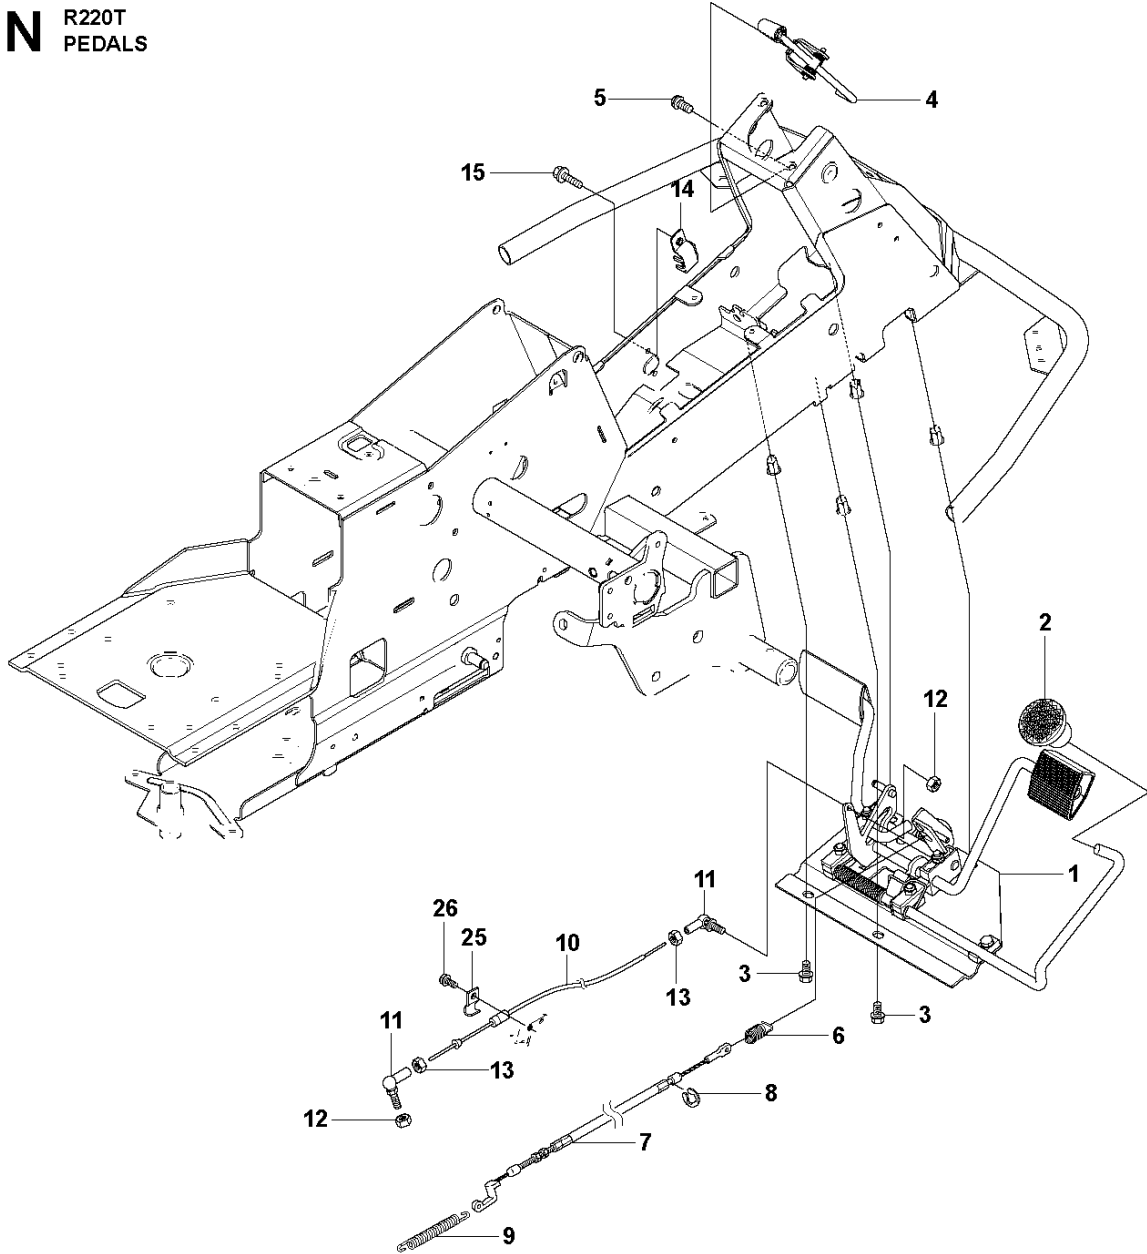

N R220T
PEDALS

PEDALS

PEDALS
2012-03

R220T, 966785701, 967032001, 967150901,

Ref	Part no.	Description	Remark	Qty	Kit
1	544 12 60-01	PEDAL PLATE ASSY		1	
2	535 47 37-01	KNOB		1	
3	506 57 01-04	SCREW EHHFM		4	
4	544 40 31-01	BRAKE LEVER ASSY		1	
5	725 23 64-61	SCREW EHHFT		2	
6	506 94 63-01	BRAKE SPRING		1	
7	506 99 27-01	BROMSWIRE KPL.		1	
8	735 31 09-20	E-CLIP		1	
9	506 53 56-03	DRAW SPRING		1	
10	574 41 11-01	CONTROL CABLE		1	
11	506 55 73-01	VINKELL.AS8 DIN71802		2	
12	732 21 14-01	LOCK NUT		2	
13	731 23 14-01	HEXAGON NUT		2	
14	522 43 08-01	BRACKET		1	
15	725 23 64-61	SCREW EHHFT		1	
16	738 21 02-04	BALL BEARING		1	
17	535 48 02-01	ROLLER		1	
18	535 48 06-01	PROTECTIVE PLATE		1	
19	535 48 07-01	SPRING		1	
20	535 48 08-01	BEARING SUPPORT		4	
21	535 48 09-01	BEARING SUPPORT		1	
22	535 48 10-01	REINFORCEMENT PLATE		1	
23	535 47 88-01	PEDAL RUBBER		1	
24	535 47 88-02	PEDAL RUBBER		1	
25	506 56 65-01	CLIP		1	
26	725 23 64-61	SCREW EHHFT		1