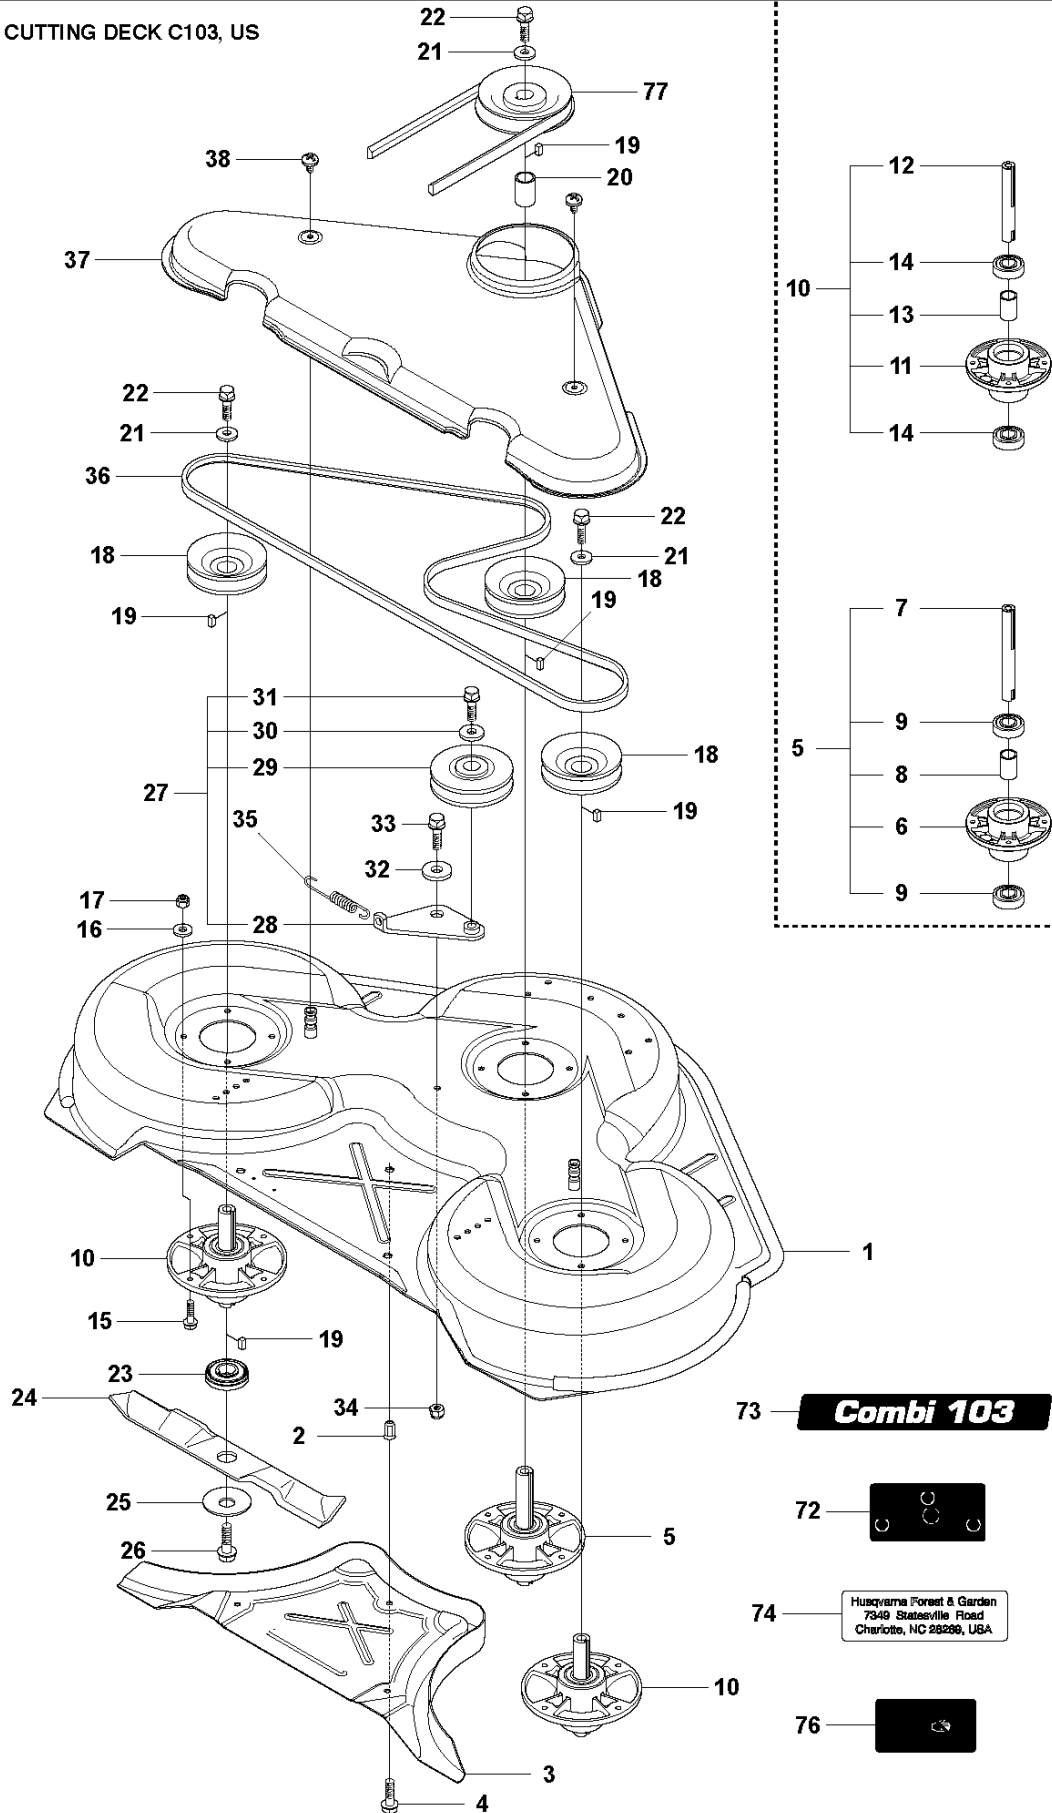

A2 CUTTING DECK C103, US

103CM CUTTING DECK
2012-03

R220T, 966785701, 967032001, 967150901,

Ref	Part no.	Description	Remark	Qty	Kit
1	574 21 08-01	CUTTING DECK		1	
2	506 91 62-01	BLIND RIVET NUT		3	
3	544 44 92-01	PLUG		1	
4	506 57 01-04	SCREW EHHFM		3	
5	576 38 41-01	BLADE HOUSING ASSY		2	
6	576 38 42-01	BEARING HOUSING		1	
7	576 38 43-01	SHAFT		1	
8	576 38 44-01	SPACING SLEEVE		1	
9	738 23 04-34	BALL BEARING		2	
10	576 38 41-02	BLADE HOUSING ASSY		1	
11	576 38 42-01	BEARING HOUSING		1	
12	576 38 43-02	SHAFT		1	
13	576 38 44-01	SPACING SLEEVE		1	
14	738 23 04-34	BALL BEARING		2	
15	535 42 38-01	SCREW RSQM		12	
16	734 11 64-01	WASHER		14	
17	732 21 18-01	LOCK NUT		12	
18	506 92 21-01	PULLEY		3	
19	506 53 35-01	PARALLEL KEY		7	
20	544 06 80-02	SPACING SLEEVE		1	
21	734 11 74-41	WASHER		3	
22	544 11 41-01	SCREW EHHM		3	
23	535 50 42-02	BLADE BRACKET		3	
24	504 18 82-01	RIDE ON BLADE		3	
25	506 79 23-01	KNIFE PLATE		3	
26	544 11 41-01	SCREW EHHM		3	
27	506 54 07-01	BELT TENSIONER ASSY		1	
28	506 51 95-01	SPÄNNARM KPL.		1	
29	506 53 27-01	PULLEY		1	
30	734 11 64-41	WASHER		1	
31	506 55 83-02	SCREW EHHFT		1	
32	506 91 87-02	WASHER		1	
33	725 24 51-71	SCREW EHHM		1	
34	732 21 18-01	LOCK NUT		1	
35	506 53 31-01	SPRING		1	
36	506 76 85-01	DRIVE BELT		1	
37	544 09 61-01	BELT COVER		1	
38	544 40 05-01	SCREW		2	
72	506 78 97-01	LABEL		1	
73	544 23 81-03	LABEL		2	
74	506 98 39-01	DECAL		1	
76	574 51 00-01	DECAL		2	
77	506 77 86-01	PULLEY		1