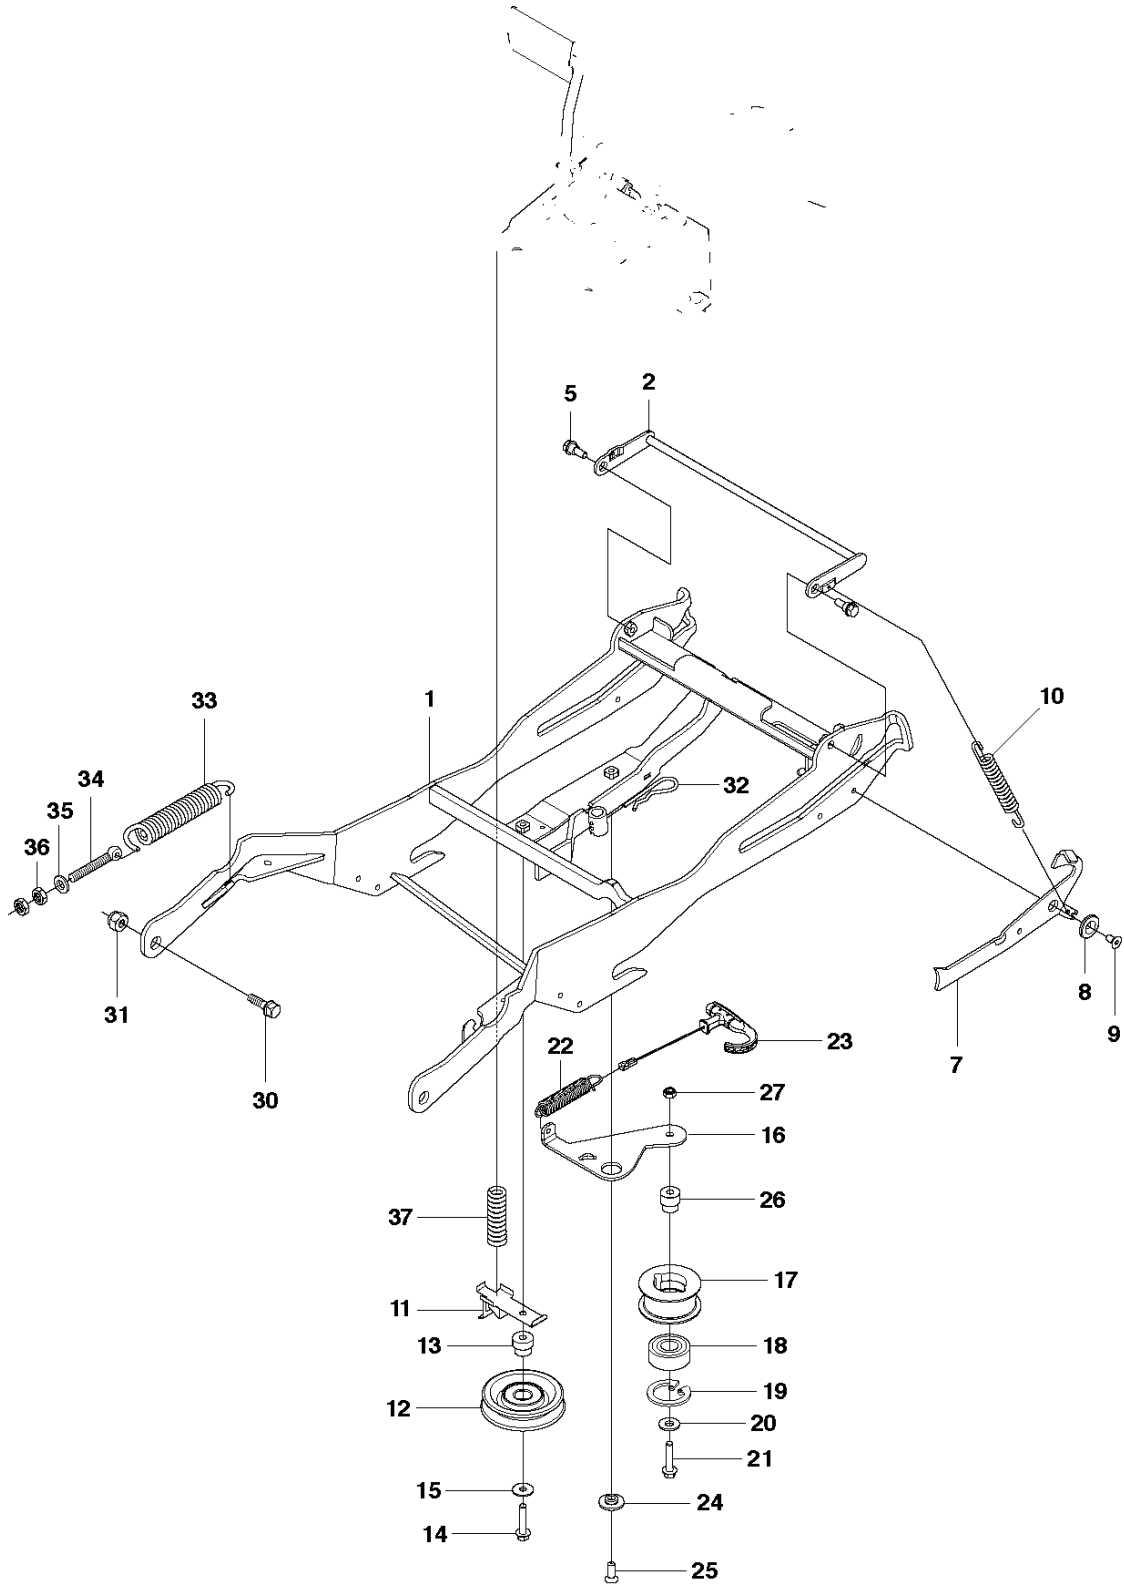

S R220T
EQUIPMENT FRAME ASSY

MOWER LIFT / DECK LIFT
2012-03

R220T, 966785701, 967032001, 967150901,

Ref	Part no.	Description	Remark	Qty	Kit
1	523 06 42-01	EQUIPMENT FRAME		1	
2	525 47 59-01	HOOK		1	
5	506 59 74-01	COLLAR SCREW		2	
7	523 11 66-02	LEVER		1	
8	506 91 87-01	WASHER		1	
9	725 64 48-01	SCREW IHCSFM		1	
10	506 53 56-03	DRAW SPRING		1	
11	578 91 05-01	BRAKE		1	
12	506 97 48-01	PULLEY		1	
13	506 82 68-02	BUSHING		1	
14	725 24 59-51	SCREW EHHM		1	
15	734 11 64-41	WASHER		1	
16	577 22 87-01	SHEET		1	
17	505 15 39-01	BELT TENSIONER WHEEL ASSY		1	
18	738 21 04-04	BALL BEARING		1	
19	735 31 38-10	CIRCLIP		1	
20	734 11 64-41	WASHER		1	
21	725 24 59-51	SCREW EHHM		1	
22	504 62 24-01	SPRING		1	
23	504 62 21-02	HANDLE ASSY		1	
24	505 45 17-01	WASHER		1	
25	725 64 53-01	SCREW IHCSFM		1	
26	535 48 48-01	BUSHING		1	
27	732 21 18-01	LOCK NUT		1	
30	506 89 58-01	COLLAR SCREW		2	
31	732 25 22-01	HEXAGON LOCKING NUT		2	
32	506 96 66-01	HAIR PIN COTTER		1	
33	506 83 76-01	SPRING		2	
34	506 83 77-01	RING BOLT		2	
35	734 11 72-01	WASHER		2	
36	731 23 20-51	HEXAGON NUT		4	
37	579 31 99-01	SPRING		1