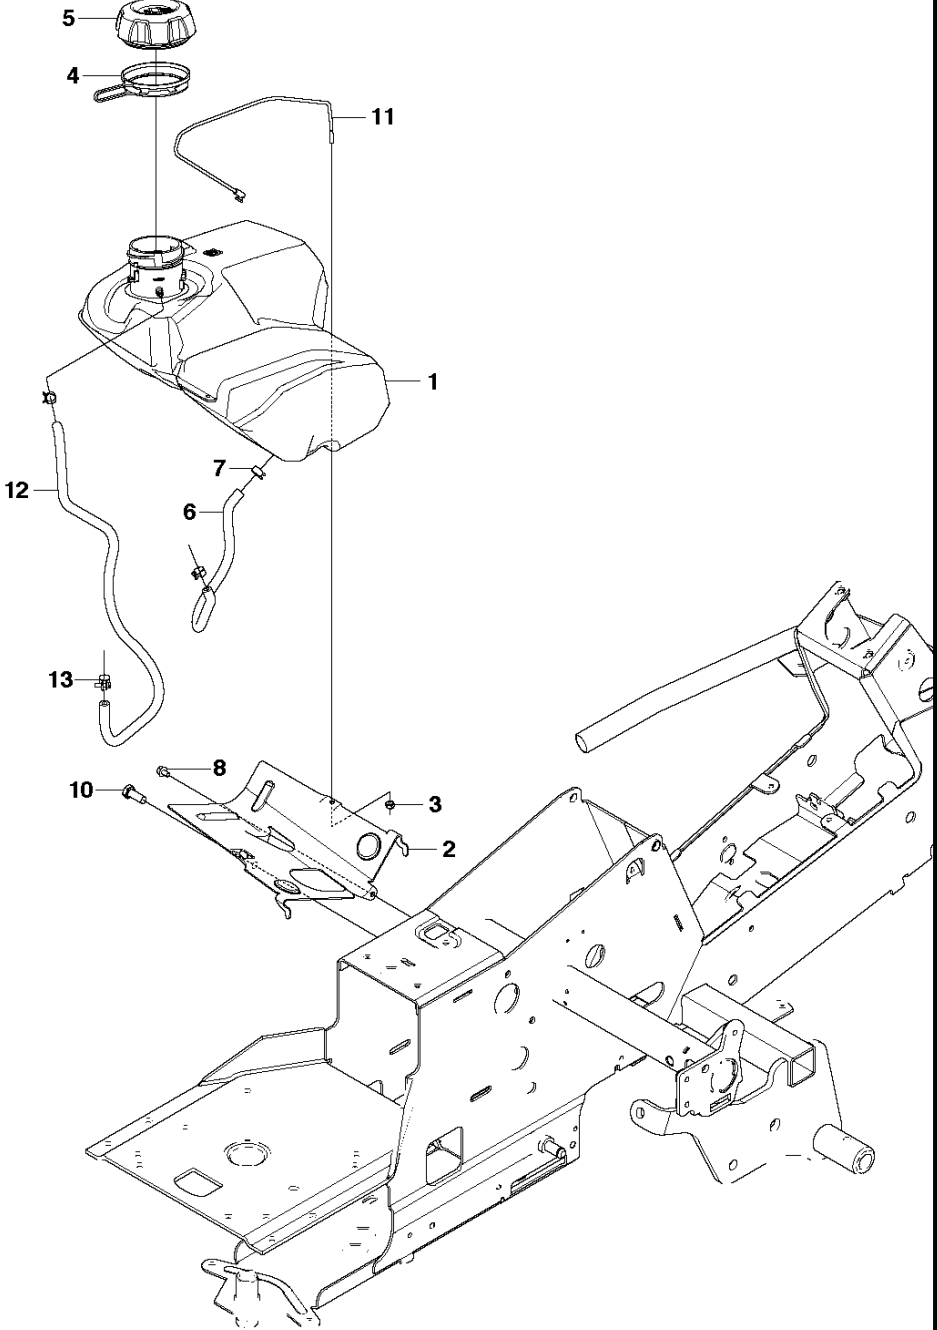

B R220T
FUEL SYSTEM

FUEL SYSTEM
2012-03

R220T, 966785701, 967032001, 967150901,

Ref	Part no.	Description	Remark	Qty	Kit
1	577 91 50-02	FUEL TANK		1	
2	578 05 38-01	BRACKET		1	
3	732 21 16-01	NUT		1	
4	544 28 26-04	HOSE CLAMP		1	
5	532 43 92-08	CAP		1	
6	504 80 00-10	FUEL HOSE		1	
7	535 46 97-01	HOSE BRACE		3	
8	725 23 64-61	SCREW EHHFT		1	
10	725 24 93-71	SCREW EHHM		1	
11	578 26 15-01	WIRE		1	
12	504 80 00-11	FUEL HOSE		1	
13	544 28 26-04	HOSE CLAMP		1