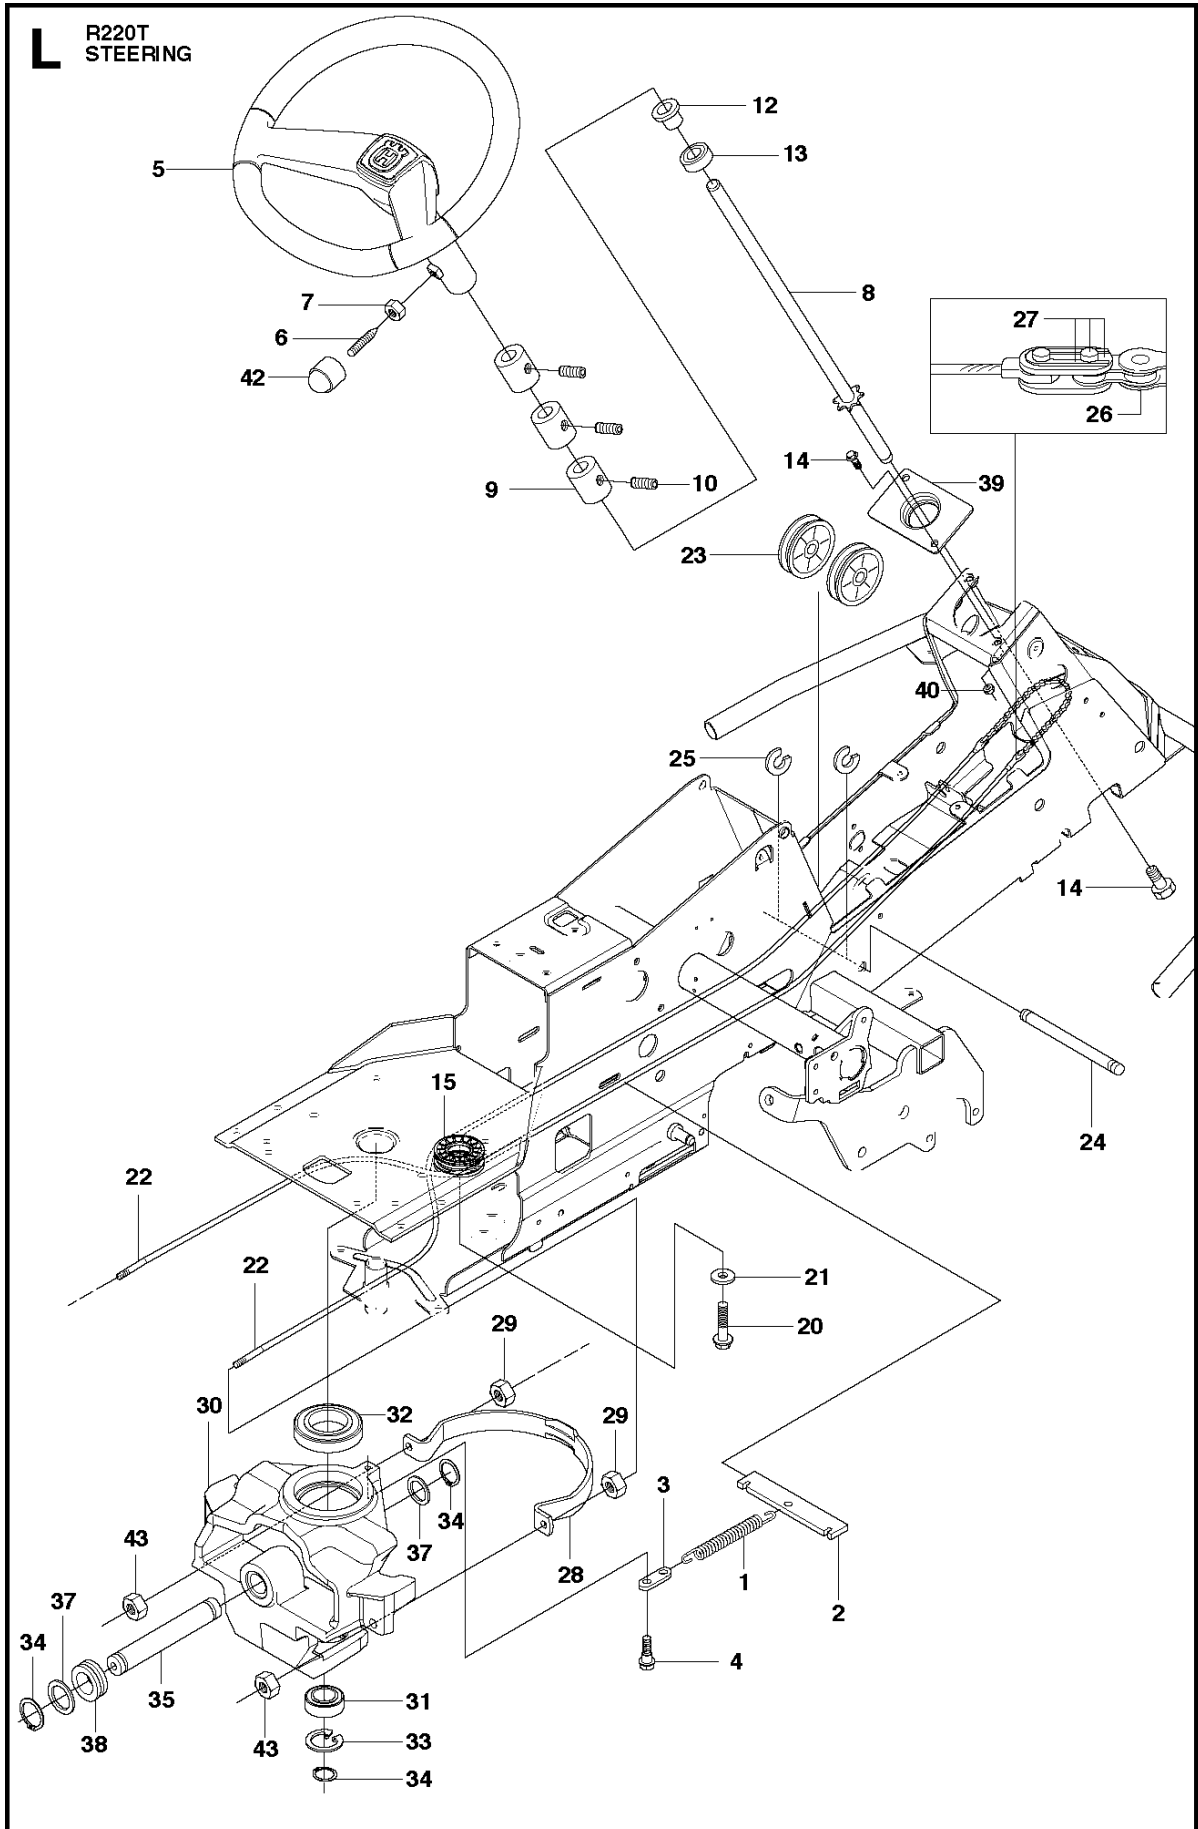

STEERING
2012-03

R220T, 966785701, 967032001, 967150901,

Ref	Part no.	Description	Remark	Qty	Kit
1	506 67 19-01	SPRING		1	
2	506 57 63-01	SPRING RETAINER		1	
3	506 67 08-01	LINK		1	
4	506 59 74-01	COLLAR SCREW		1	
5	577 96 04-01	STEERING WHEEL		1	
6	728 74 55-05	SCREW IHSETM		1	
7	731 23 18-01	HEXAGON NUT		1	
8	575 63 22-01	STEERING ROD		1	
9	506 86 34-01	DRIVER		3	
10	728 84 43-05	SCREW IHSETM		3	
12	506 88 78-01	SPACER		1	
13	738 21 04-04	BALL BEARING		1	
14	506 57 01-04	SCREW EHHFM		3	
15	576 49 25-01	PULLEY		1	
20	506 67 54-03	SCREW EHHFM		1	
21	734 11 74-41	WASHER		1	
22	577 19 99-04	WIRE ASSY		2	
23	506 52 24-01	STARTER PULLEY		2	
24	506 53 94-04	SHAFT		1	
25	735 31 14-20	E-CLIP		2	
26	506 55 46-01	CHAIN		1	
27	506 55 47-01	LINKAGE		2	
28	544 42 73-01	WIRE GUIDE		1	
29	731 23 20-51	HEXAGON NUT		2	
30	577 65 93-01	SPINDLE		1	
31	738 21 05-04	BALL BEARING		1	
32	738 21 10-04	BALL BEARING		1	
33	735 31 40-10	CIRCLIP		1	
34	735 31 26-00	CIRCLIP		3	
35	506 98 59-01	SWING AXLE		1	
37	506 77 34-01	WASHER		2	
38	740 68 14-21	V-RING		1	
39	578 06 52-01	BRACKET		1	
40	732 21 20-51	NUT		1	
42	544 43 32-01	PROTECTIVE COVER		1	
43	732 21 20-51	NUT		2