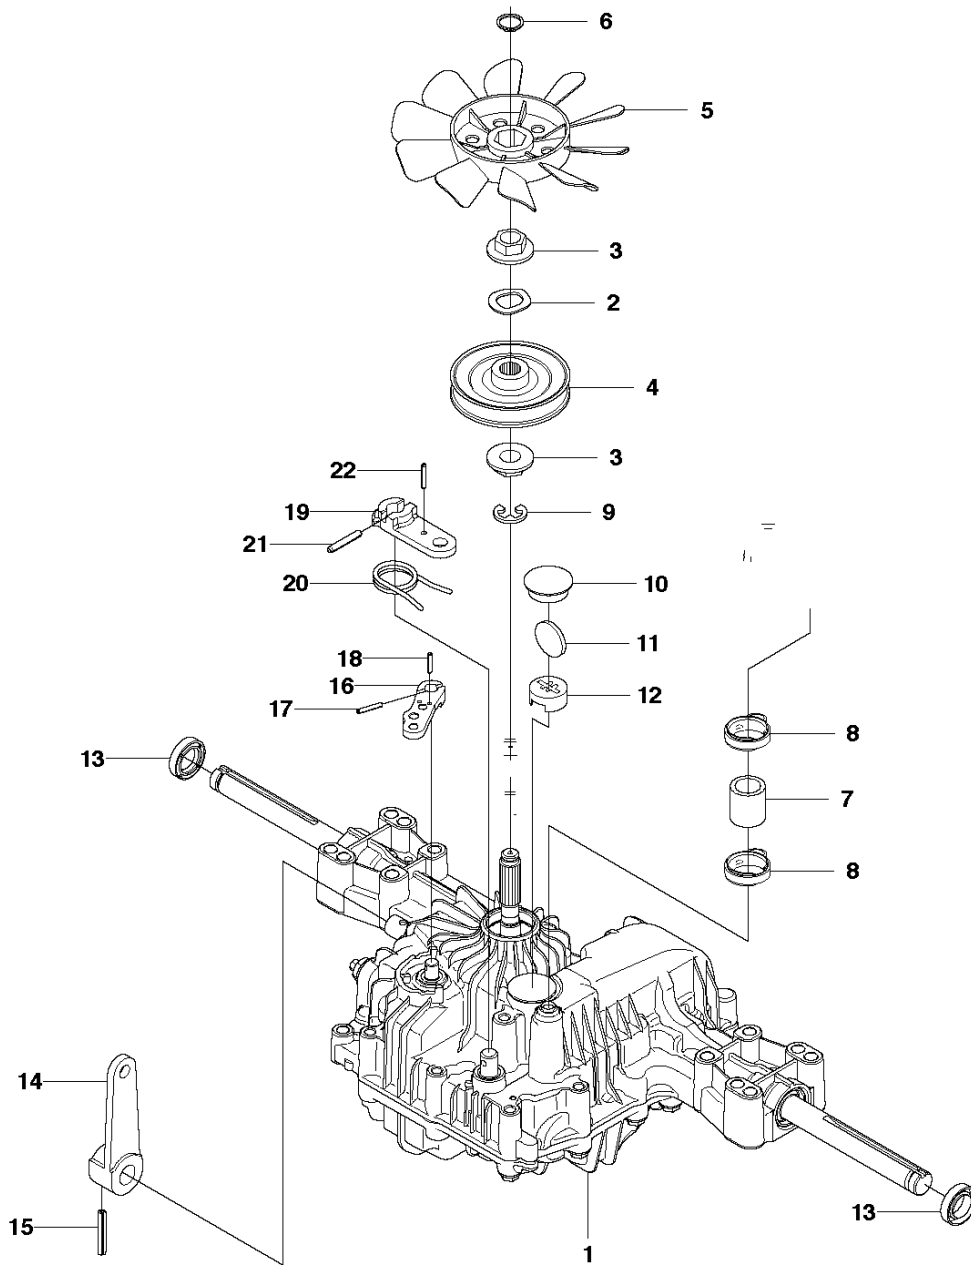

K HYDROSTAT

TRANSMISSION
2012-03

R220T, 966785701, 967032001, 967150901,

Ref	Part no.	Description	Remark	Qty	Kit
1	506 98 63-01	TRANSMISSION		1	
2	506 98 65-01	SPRING WASHER		1	
3	506 98 66-01	DISTANCE		2	
4	502 45 19-01	PULLEY		1	
5	506 98 68-01	FAN		1	
6	735 31 15-00	CIRCLIP		1	
7	502 45 16-01	TUBE		1	
8	506 98 70-01	HOSE CLAMP		2	
9	535 40 28-07	CLIP		1	
10	535 40 28-32	PLUG		1	
11	535 40 28-29	MAGNET		1	
12	502 45 20-01	MAGNET HOLDER		1	
13	535 40 28-37	SEALING		2	
14	502 45 32-01	CONTROL LEVER		1	
15	535 40 28-09	PIN RETAINING SCREW		1	
16	535 40 28-17	LEVER		1	
17	535 40 28-16	PIN RETAINING SCREW		1	
18	535 40 28-33	PIN RETAINING SCREW		1	
19	535 40 28-38	LEVER		1	
20	535 40 28-39	RETURN SPRING		1	
21	535 40 28-40	PIN RETAINING SCREW		1	
22	535 40 28-41	PIN RETAINING SCREW		1