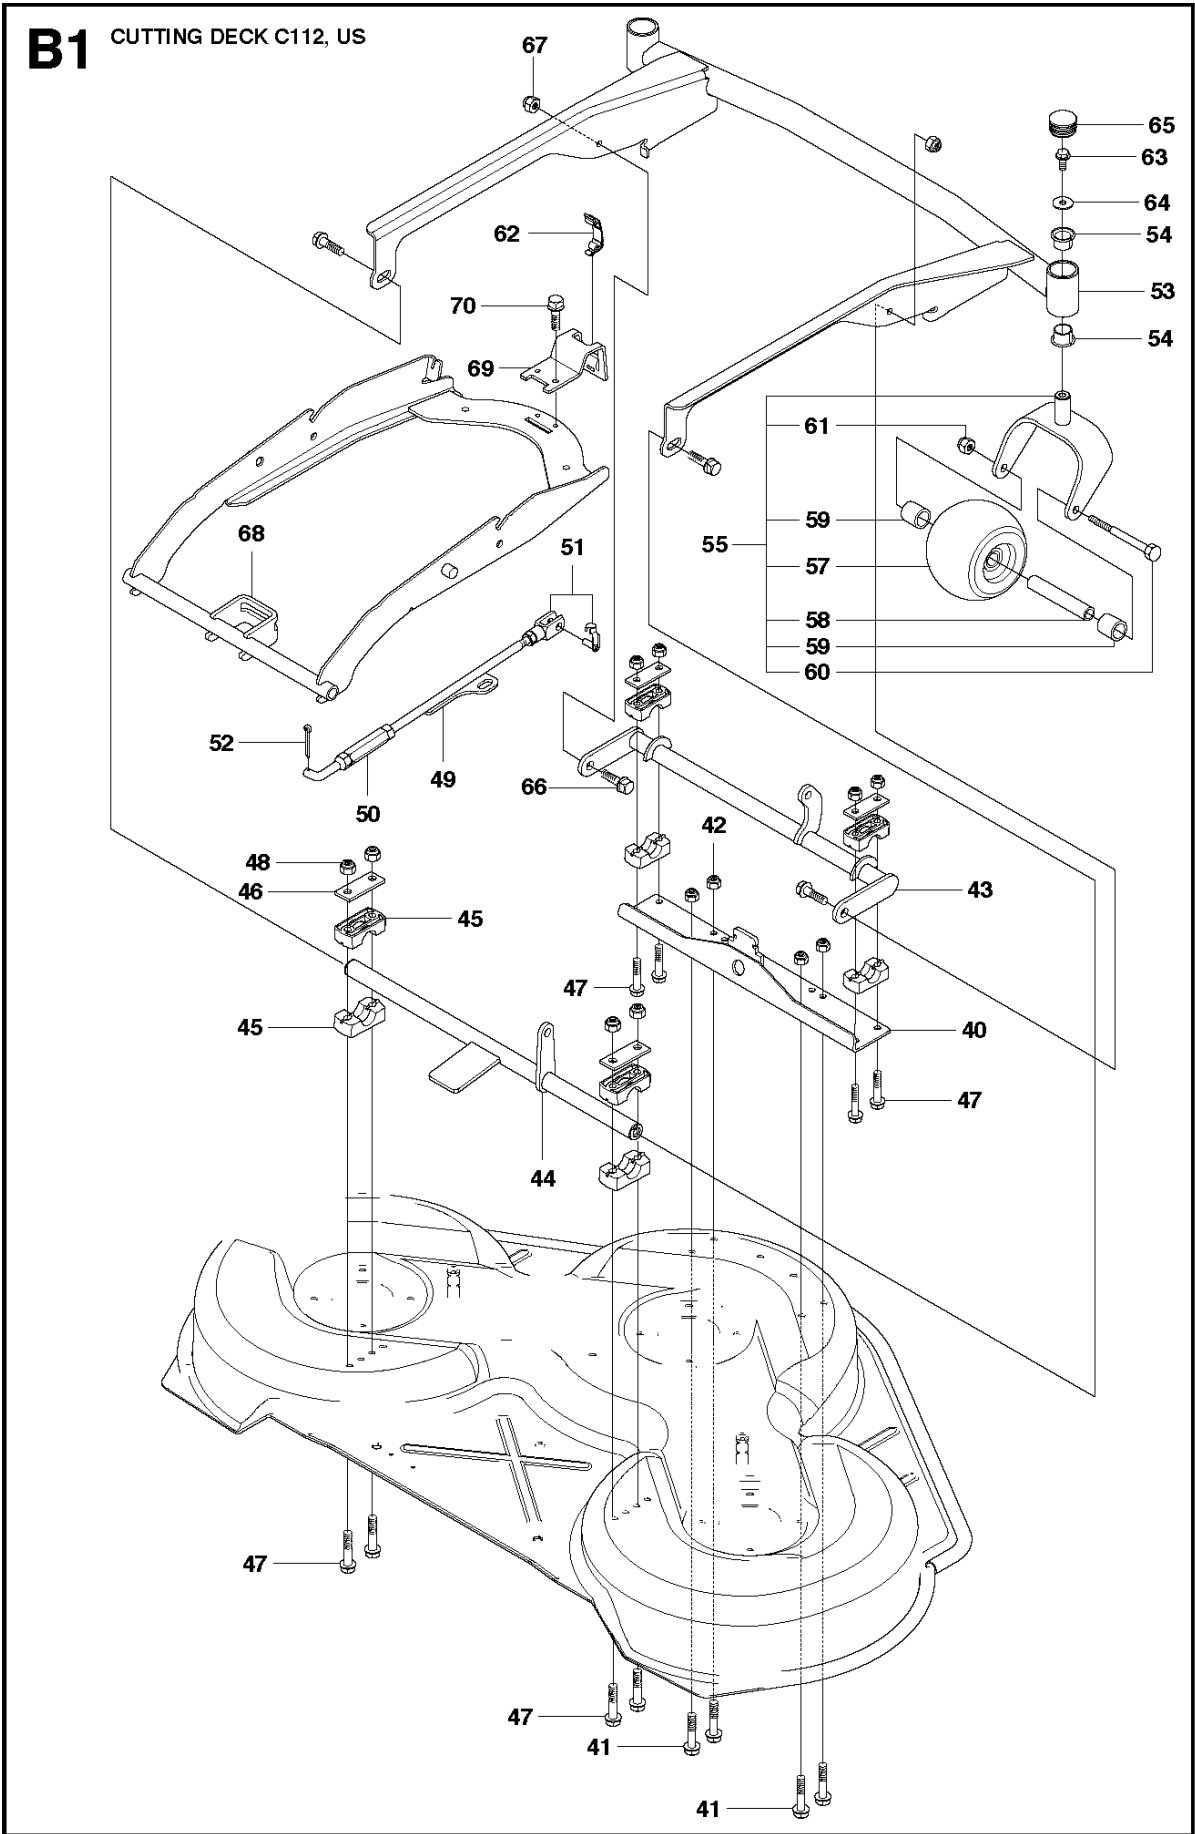

44"/112CM CUTTING DECK
2012-03

R220T, 966785701, 967032001, 967150901,

Ref	Part no.	Description	Remark	Qty	Kit
40	523 09 53-01	BRACKET		1	
41	725 24 51-71	SCREW EHHM		4	
42	732 21 18-01	LOCK NUT		4	
43	502 64 18-05	CROSS BAR		1	
44	523 09 45-03	CROSS BAR		1	
45	506 86 96-01	BEARING		8	
46	506 81 38-01	REINFORCING PLATE		4	
47	725 24 61-51	SCREW EHHM		8	
48	732 21 18-01	LOCK NUT		8	
49	523 11 42-01	PARALLELL ROD ASSY		1	
50	502 64 23-01	PARALLEL ROD		1	
51	506 83 98-02	GAFFELLÄNK M10X1.5		1	
52	721 61 83-01	SPLIT PIN		1	
53	523 08 65-03	DECK FRAME		1	
54	574 56 19-01	BEARING		4	
55	574 21 01-01	PIVOT WHEEL ASSY		2	
57	506 96 30-01	WHEEL ASSY		1	
58	506 81 08-02	WHEEL AXLE TUBE		1	
59	506 87 41-02	SPACER		2	
60	725 25 19-51	SCREW EHHM		1	
61	732 21 20-51	NUT		1	
62	503 89 47-03	SNAP		1	
63	506 57 01-04	SCREW EHHFM		2	
64	734 11 64-41	WASHER		2	
65	574 03 48-01	PLUG		2	
66	506 59 74-01	COLLAR SCREW		4	
67	732 21 18-01	LOCK NUT		2	
68	523 08 75-01	DECK ATTACHMENT		1	
69	523 11 46-01	LOCK		1	
70	725 23 68-61	SCREW EHHFT		2