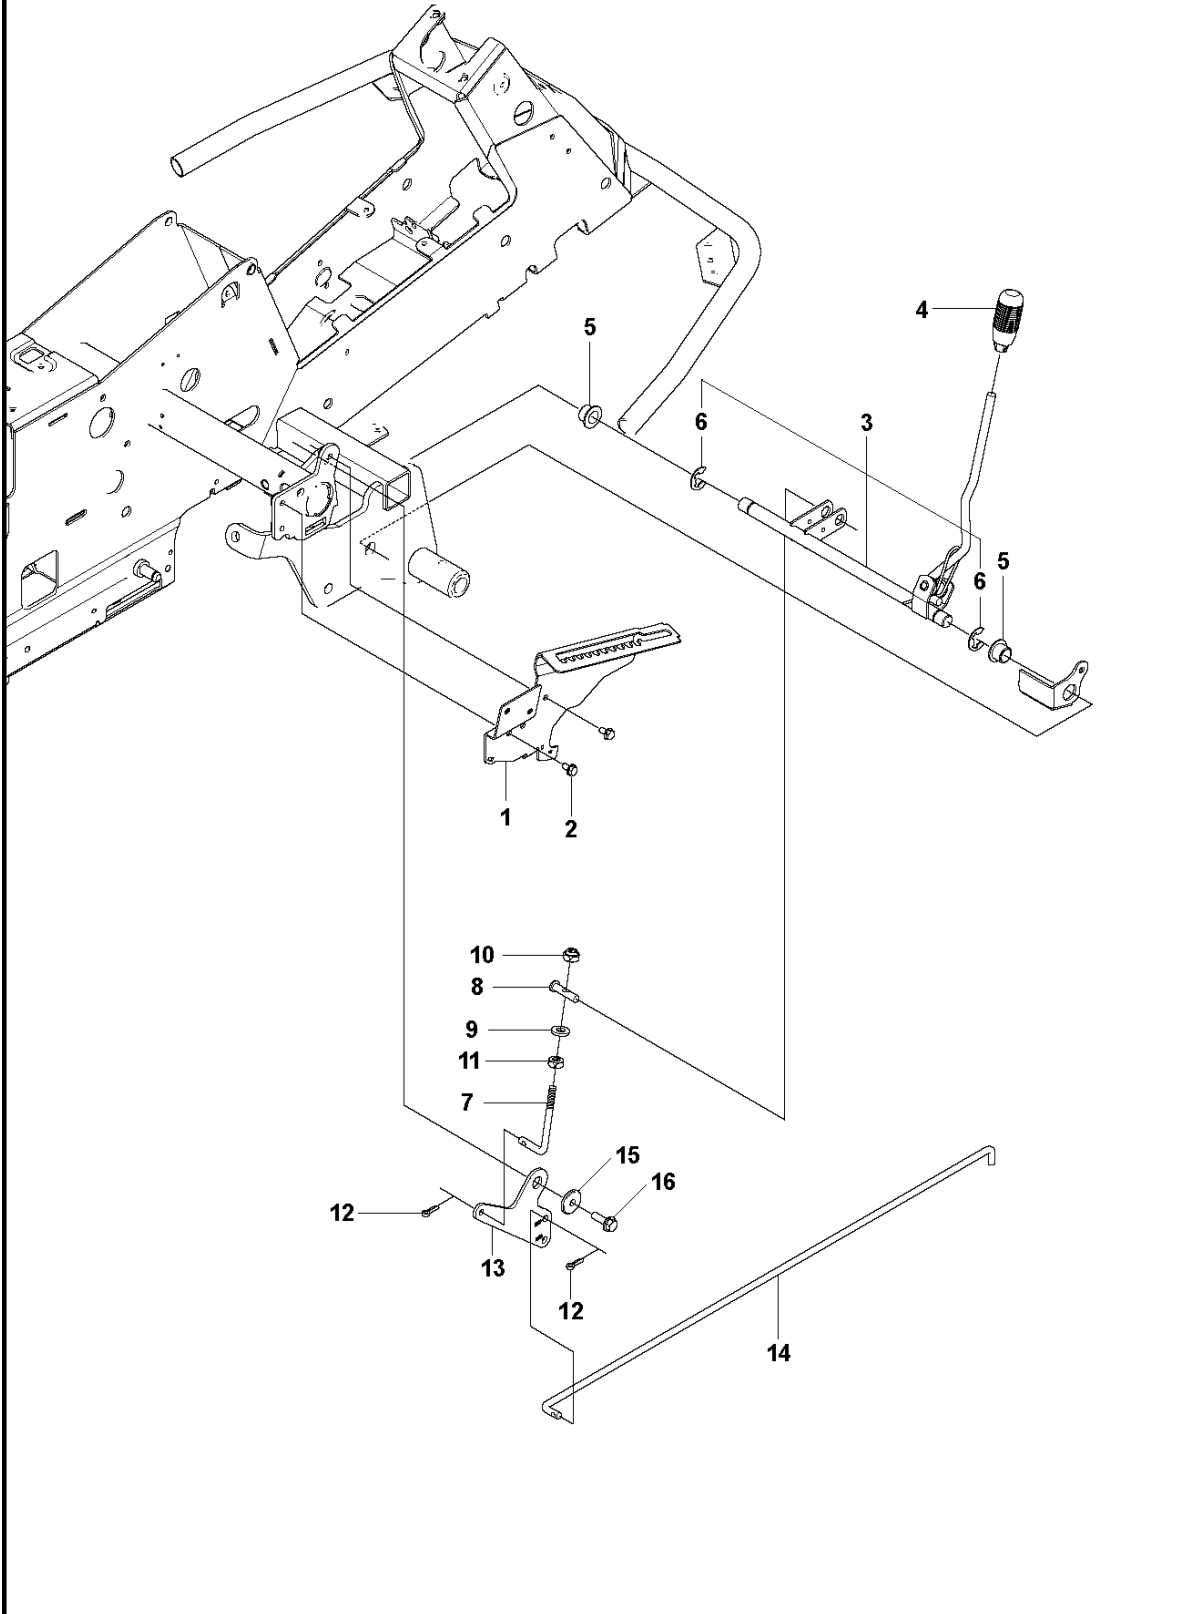

D R220T
HEIGHT ADJUSTMENT

HEIGHT ADJUSTMENT
2012-03

R220T, 966785701, 967032001, 967150901,

Ref	Part no.	Description	Remark	Qty	Kit
1	578 00 13-02	BRACKET ASSY		1	
2	506 57 01-03	SCREW EHHFM		2	
3	577 99 99-01	HEIGHT ADJUSTER		1	
4	506 54 20-01	HANDLE		1	
5	506 55 43-01	BEARING		2	
6	735 31 22-20	E-CLIP		2	
7	506 90 82-01	HEIGHT ROD		1	
8	506 78 46-01	PIN		1	
9	734 11 72-01	WASHER		1	
10	732 21 18-01	LOCK NUT		1	
11	731 23 18-01	HEXAGON NUT		1	
12	721 61 83-01	SPLIT PIN		2	
13	578 04 07-01	LINK		1	
14	523 11 45-01	CONNECTION ROD		1	
15	506 91 87-02	WASHER		1	
16	506 57 01-05	SCREW EHHFM		1