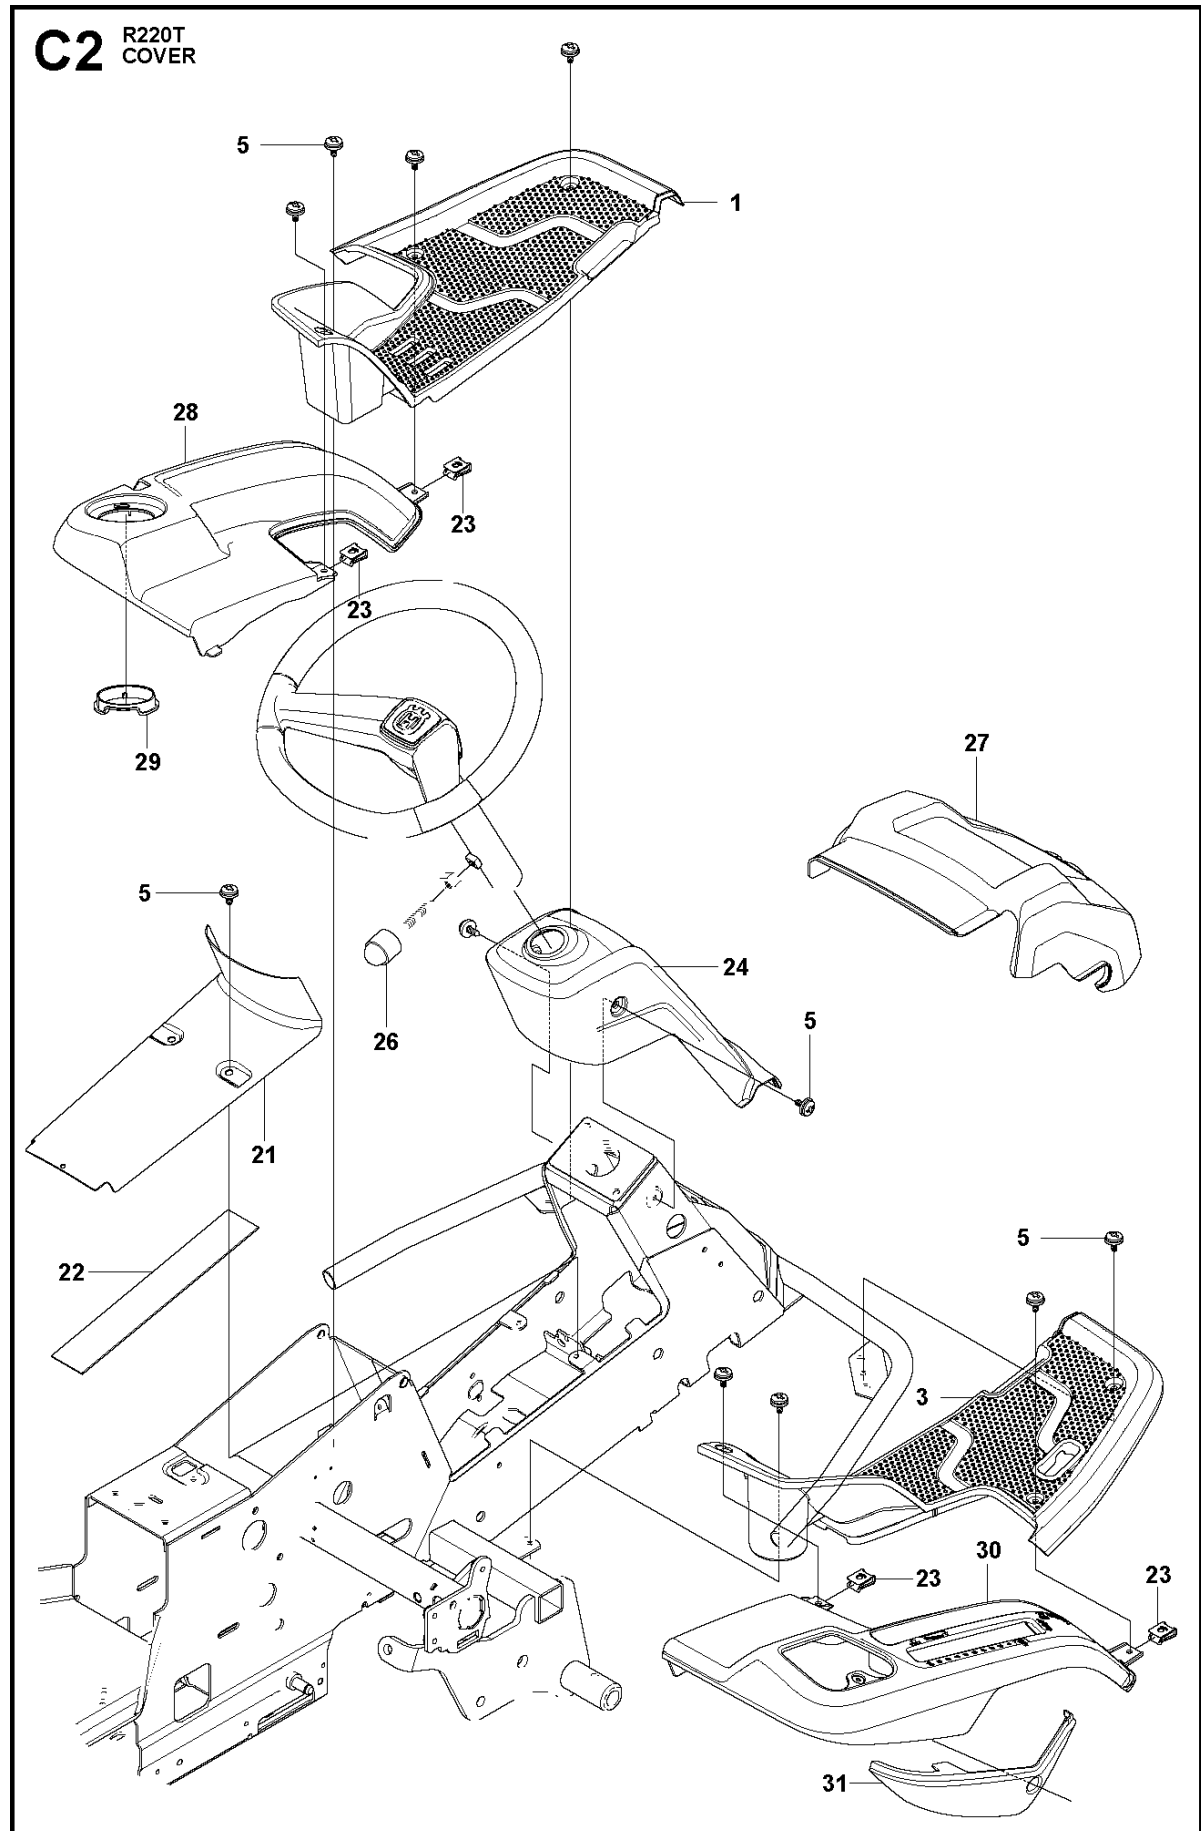

COVER
2012-03

R220T, 966785701, 967032001, 967150901,

Ref	Part no.	Description	Remark	Qty	Kit
1	577 72 93-01	FOOT PLATE		1	
3	577 72 94-01	FOOT PLATE		1	
5	544 40 05-01	SCREW		14	
21	544 23 92-01	COVER		1	
22	544 42 75-01	MAT		1	
23	535 42 91-01	SPRING NUT		4	
24	577 61 58-01	COVER		1	
26	544 43 32-01	PROTECTIVE COVER		1	
27	525 56 24-01	UNIT COVER		1	
28	577 72 95-01	FENDER		1	
29	577 76 45-01	LOCKING NUT		1	
30	577 72 96-01	FENDER		1	
31	577 73 75-01	CONTROL COVER		1