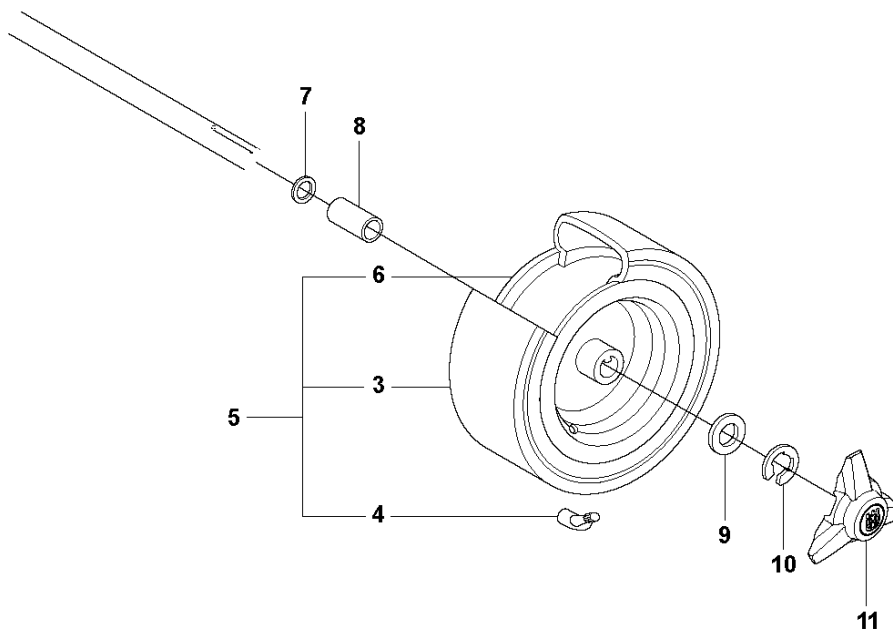

Q R220T
WHEELS & TIRES

WHEELS & TIRES
2012-03

R220T, 966785701, 967032001, 967150901,

Ref	Part no.	Description	Remark	Qty	Kit
1	523 01 22-02	WHEEL		2	
2	523 03 45-01	RIM		1	
3	523 03 46-02	TYRE		1	
4	523 03 47-01	VALVE		1	
5	523 01 26-02	WHEEL		2	
6	523 03 48-01	RIM		1	
7	506 50 48-05	WASHER		4	
8	506 59 62-03	SPACING SLEEVE		2	
9	506 50 48-03	WASHER		2	
10	506 89 90-01	E-CLIP		4	
11	544 35 35-01	HUB CAP		2	
12	544 35 35-02	HUB CAP		2	
13	725 24 59-61	SCREW EHHFT		2	
14	535 47 08-01	WHEEL AXLE		2