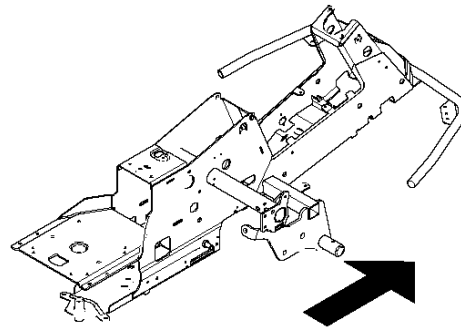

Q R220T
WHEELS & TIRES

WHEELS & TIRES
2012-03

R220T, 966785701, 967032001, 967150901,

Ref	Part no.	Description	Remark	Qty	Kit
1	523 01 22-02	WHEEL		2	
2	523 03 45-01	RIM		1	
3	523 03 46-02	TYRE		1	
4	523 03 47-01	VALVE		1	
5	523 01 26-02	WHEEL		2	
6	523 03 48-01	RIM		1	
7	506 50 48-05	WASHER		4	
8	506 59 62-03	SPACING SLEEVE		2	
9	506 50 48-03	WASHER		2	
10	506 89 90-01	E-CLIP		4	
11	544 35 35-01	HUB CAP		2	
12	544 35 35-02	HUB CAP		2	
13	725 24 59-61	SCREW EHHFT		2	
14	535 47 08-01	WHEEL AXLE		2