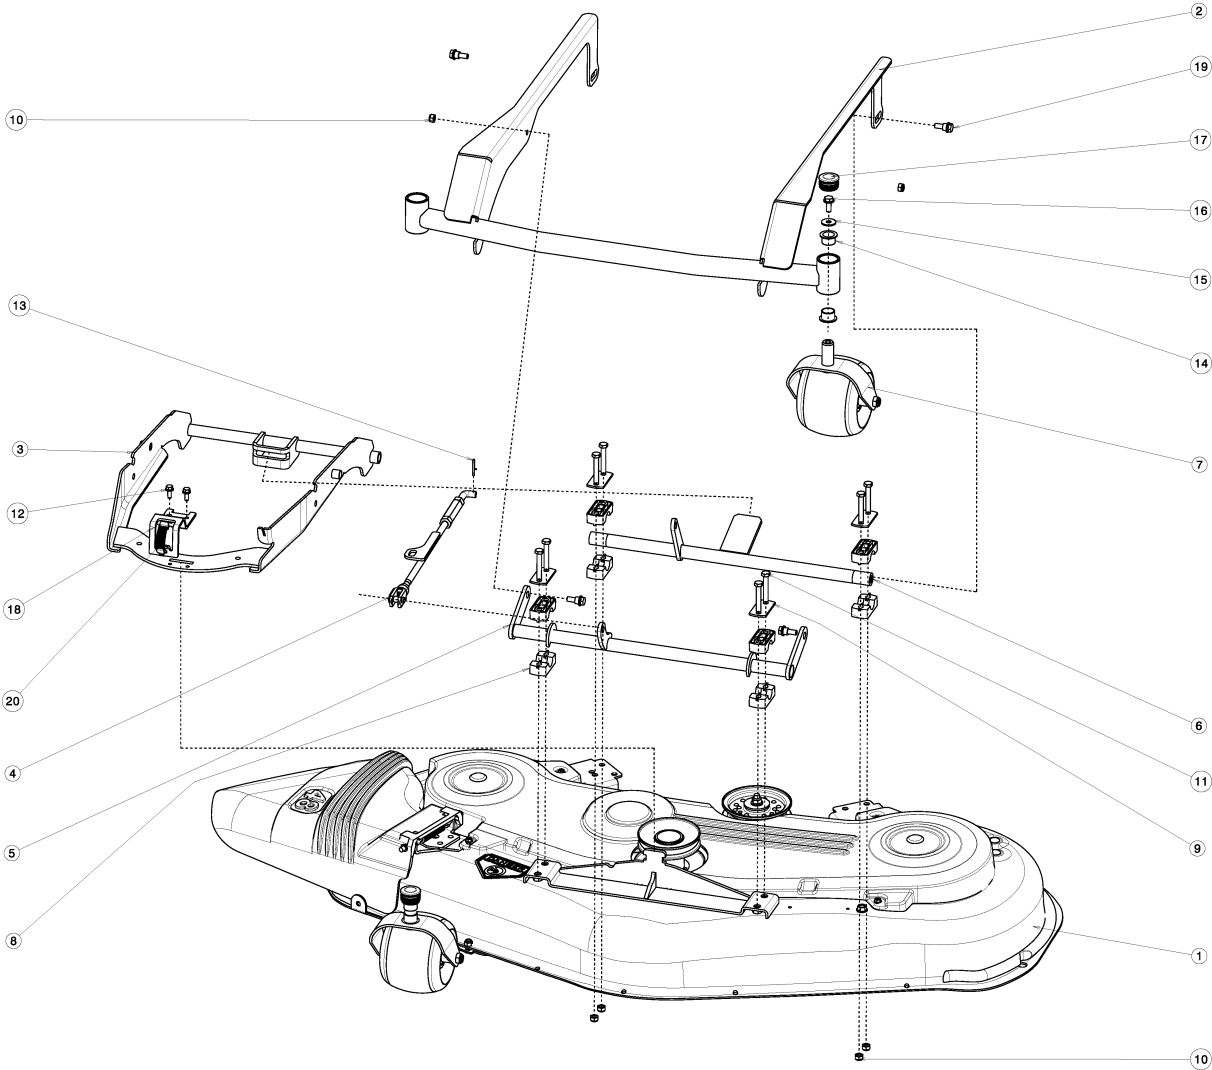

48"/122CM CUTTING DECK
2012-03

R220T, 966785701, 967032001, 967150901,

Ref	Part no.	Description	Remark	Qty	Kit
1	579 04 88-01	DECK SHELL ASSY		1	
2	578 42 59-01	DECK FRAME		1	
3	523 08 75-01	DECK ATTACHMENT		1	
4	523 11 42-02	PARALLELL ROD ASSY		1	
5	580 25 31-01	CROSS BAR		1	
6	580 25 32-01	CROSS BAR		1	
7	574 21 01-01	PIVOT WHEEL ASSY		1	
8	506 86 96-01	BEARING		1	
9	506 81 38-01	REINFORCING PLATE		1	
10	732 21 18-01	LOCK NUT		1	
11	725 24 61-51	SCREW EHHM		1	
12	725 23 68-61	SCREW EHHFT		1	
13	721 61 83-01	SPLIT PIN		1	
14	578 97 59-01	BEARING		1	
15	734 11 64-41	WASHER		1	
16	506 57 01-04	SCREW EHHFM		1	
17	574 03 48-01	PLUG		1	
18	523 11 46-01	LOCK		1	
19	506 59 74-01	COLLAR SCREW		1	
20	503 89 47-03	SNAP		1