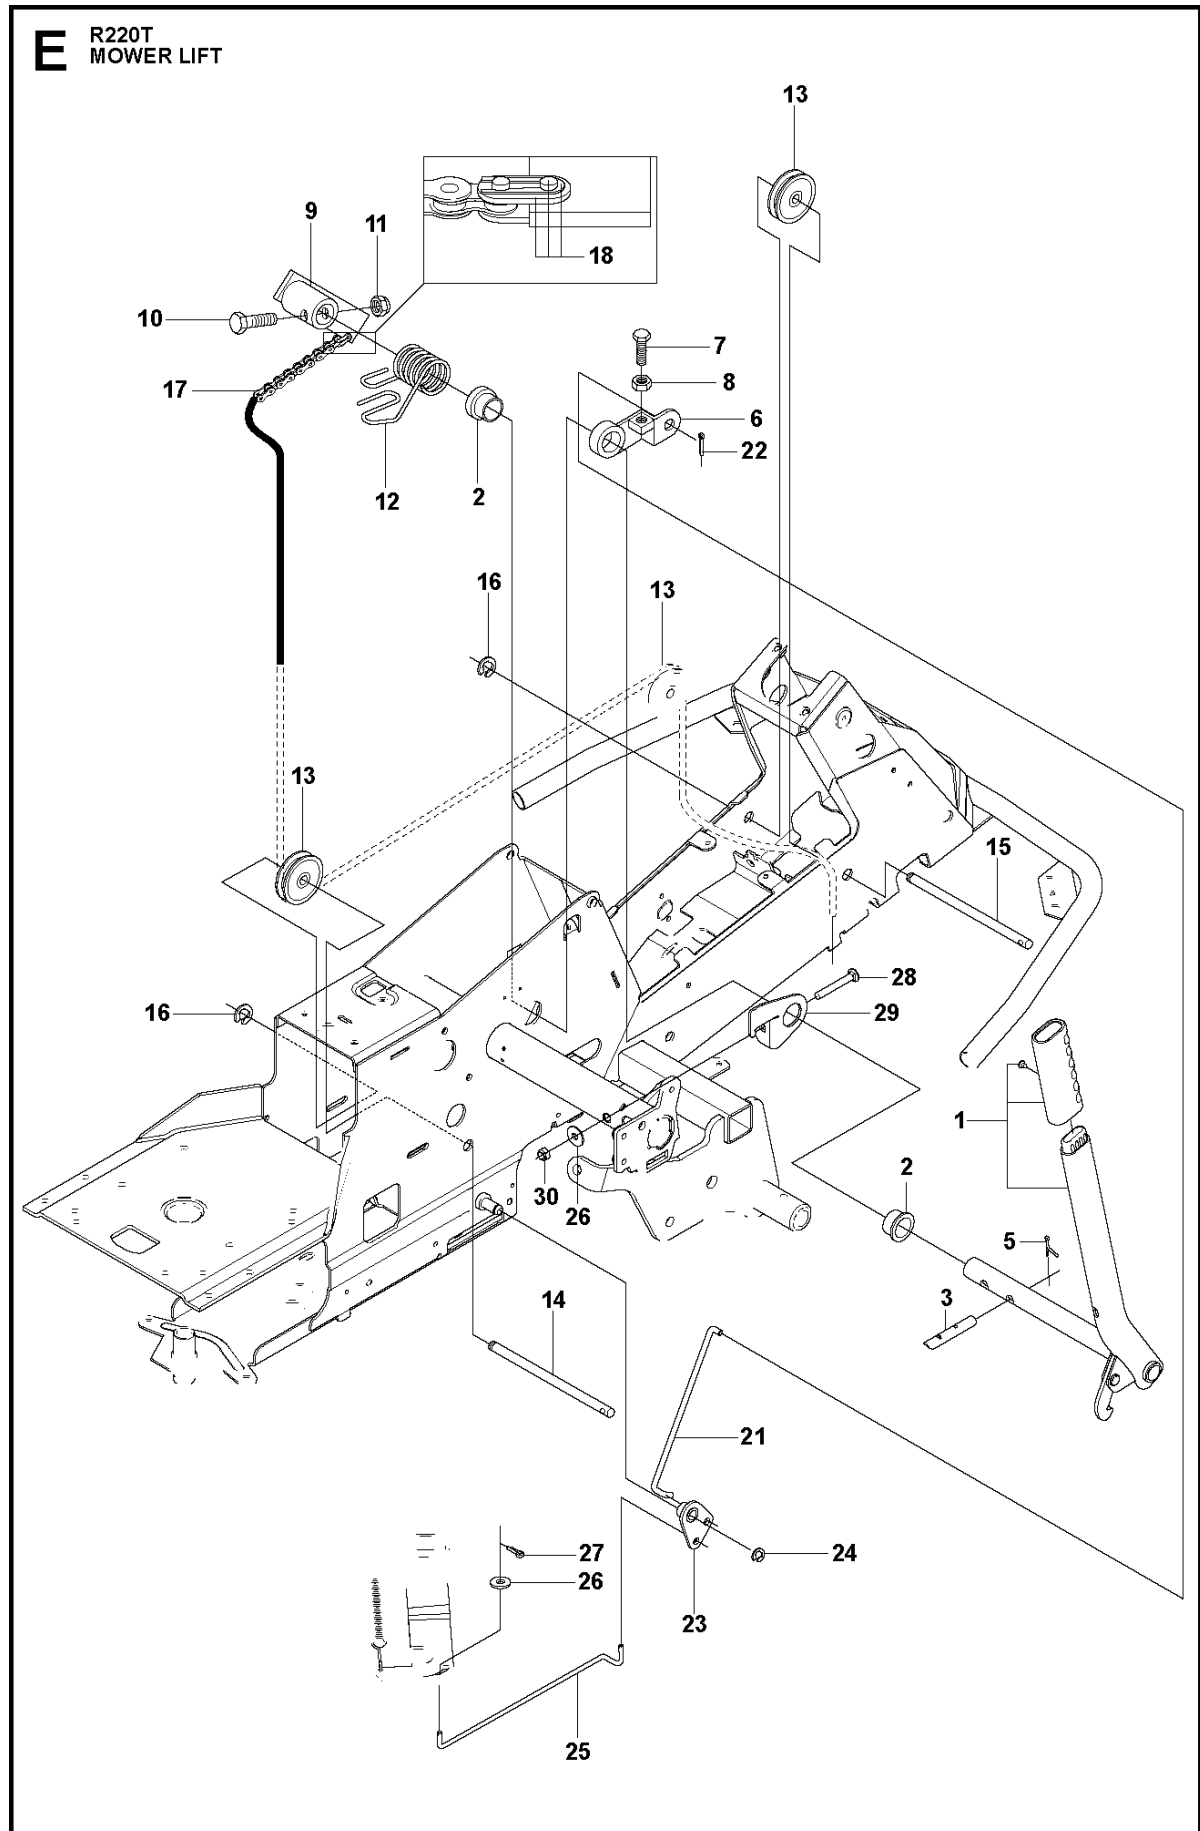

MOWER LIFT / DECK LIFT
2012-03

R220T, 966785701, 967032001, 967150901,

Ref	Part no.	Description	Remark	Qty	Kit
1	577 96 67-01	LIFTING LEVER ASSY		1	
2	506 55 65-01	BEARING		2	
3	525 40 66-01	PIN		1	
5	721 61 83-01	SPLIT PIN		1	
6	506 78 43-01	LINK ASSY		1	
7	725 24 97-51	SCREW		1	
8	731 23 20-51	HEXAGON NUT		1	
9	544 43 36-01	LIFTING ARM		1	
10	725 25 42-51	SCREW EHHM		1	
11	732 25 22-01	HEXAGON LOCKING NUT		1	
12	506 91 68-01	SPRING		1	
13	506 90 56-01	OFFSET PULLEY		2	
14	506 90 57-01	SHAFT		1	
15	506 90 57-02	SHAFT		1	
16	735 31 18-20	E-CLIP		2	
17	506 55 46-07	CHAIN		1	
18	506 55 47-01	LINKAGE		1	
21	544 45 69-01	CONNECTION ROD		1	
22	721 61 83-01	SPLIT PIN		1	
23	544 37 86-01	LINK		1	
24	735 31 14-20	E-CLIP		1	
25	544 44 88-01	CONNECTION ROD		1	
26	734 11 64-41	WASHER		2	
27	721 61 83-01	SPLIT PIN		1	
28	535 42 38-03	SCREW RSQM		1	
29	577 99 95-01	SHEET		1	
30	732 21 18-01	LOCK NUT		1