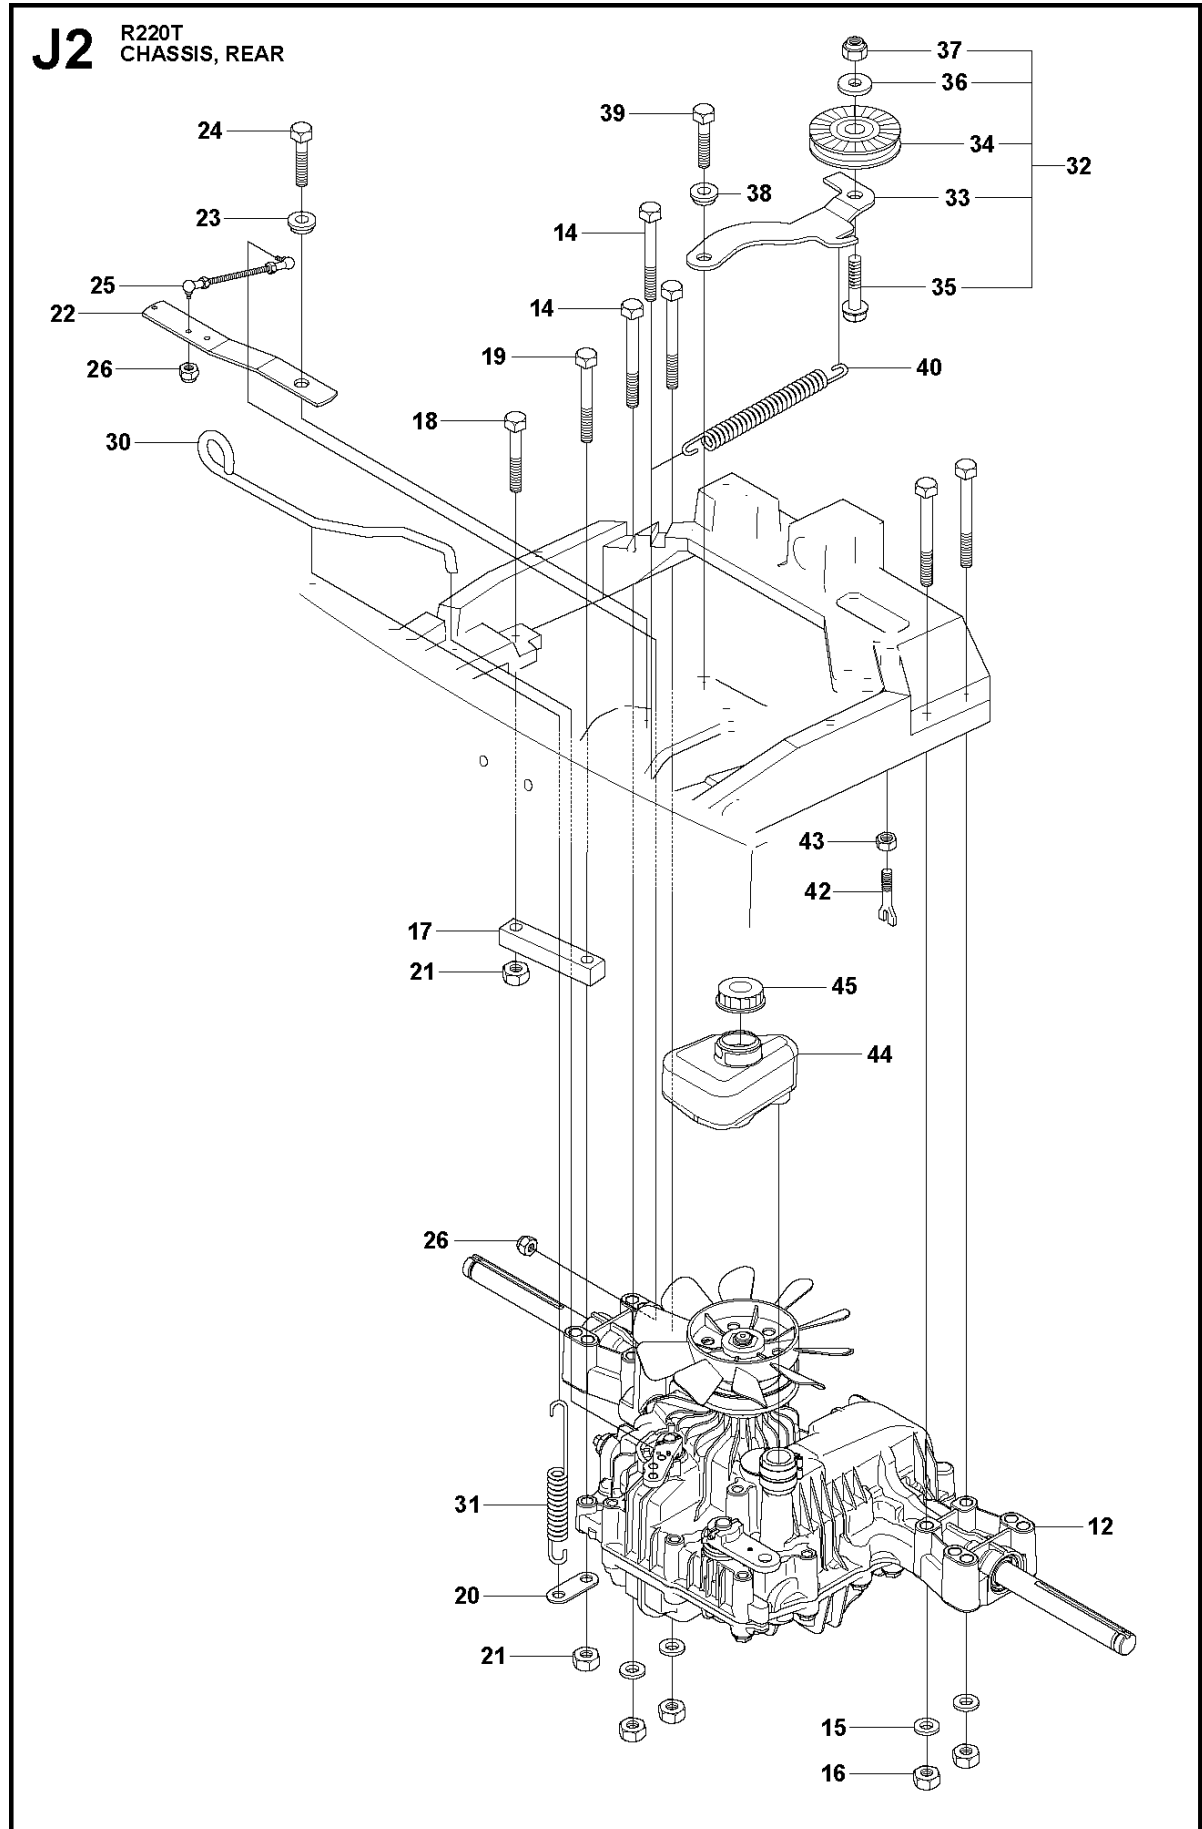

CHASSIS LOWER
2012-03

R220T, 966785701, 967032001, 967150901,

Ref	Part no.	Description	Remark	Qty	Kit
12	506 98 63-01	TRANSMISSION		1	
14	725 24 67-51	SCREW EHHM		5	
15	734 11 64-01	WASHER		4	
16	731 23 18-01	HEXAGON NUT		4	
17	506 98 72-01	MOMENTFÄSTE		1	
18	725 24 59-51	SCREW EHHM		1	
19	725 24 62-51	SCREW EHHM		1	
20	506 59 93-01	LINK		1	
21	731 23 18-01	HEXAGON NUT		2	
22	506 98 74-03	LEVER		1	
23	506 91 87-02	WASHER		1	
24	725 24 51-71	SCREW EHHM		1	
25	506 98 75-01	ADJUSTING ROD		1	
26	732 21 14-01	LOCK NUT		2	
27	506 98 77-01	BRACKET		1	
30	506 98 82-01	FRIKOPPLINGSSTÅNG		1	
31	506 83 43-01	SPRING		1	
32	506 98 84-01	BELT TENSIONER ASSY		1	
33	506 98 85-01	BELT TENSIONER		1	
34	506 94 69-01	BELT TENS WHEEL ASSY		1	
35	725 24 55-51	SCREW		1	
36	734 11 64-41	WASHER		1	
37	732 21 18-01	LOCK NUT		1	
38	506 91 87-02	WASHER		1	
39	725 24 51-71	SCREW EHHM		1	
40	506 98 86-01	SPRING		1	
42	506 98 88-01	PENDULUM		1	
43	731 23 20-51	HEXAGON NUT		1	
44	506 98 90-01	EXPANSION TANK		1	
45	506 98 80-01	TANK CAP ASSY		1