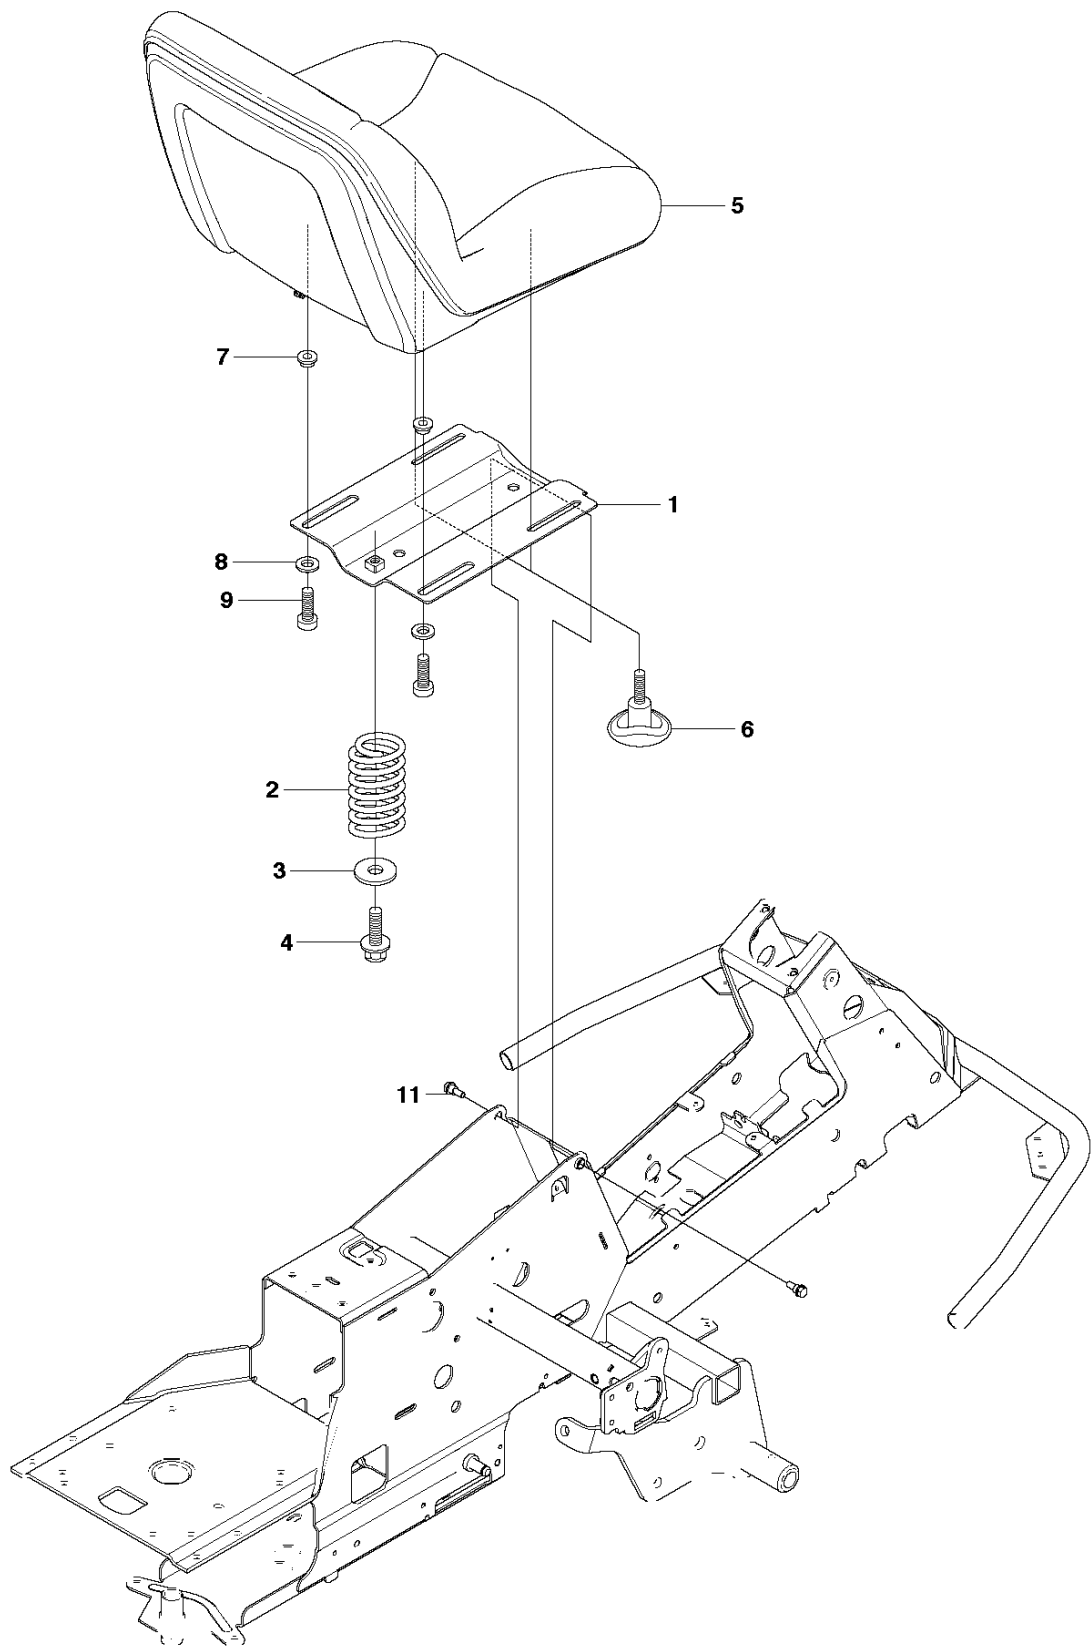

A R220T
SEAT

SEAT
2012-03

R220T, 966785701, 967032001, 967150901,

Ref	Part no.	Description	Remark	Qty	Kit
1	544 32 85-03	SEAT BRACKET		1	
2	506 91 53-01	COMPRESSION SPRING		1	
3	734 11 74-41	WASHER		1	
4	725 24 93-71	SCREW EHHM		1	
5	544 43 33-01	SEAT		1	
6	506 56 55-01	JUSTERVRED		2	
7	506 56 53-01	BUSHING		2	
8	734 11 64-41	WASHER		2	
9	506 55 63-01	SCREW UNC		1	
11	506 59 74-01	COLLAR SCREW		1