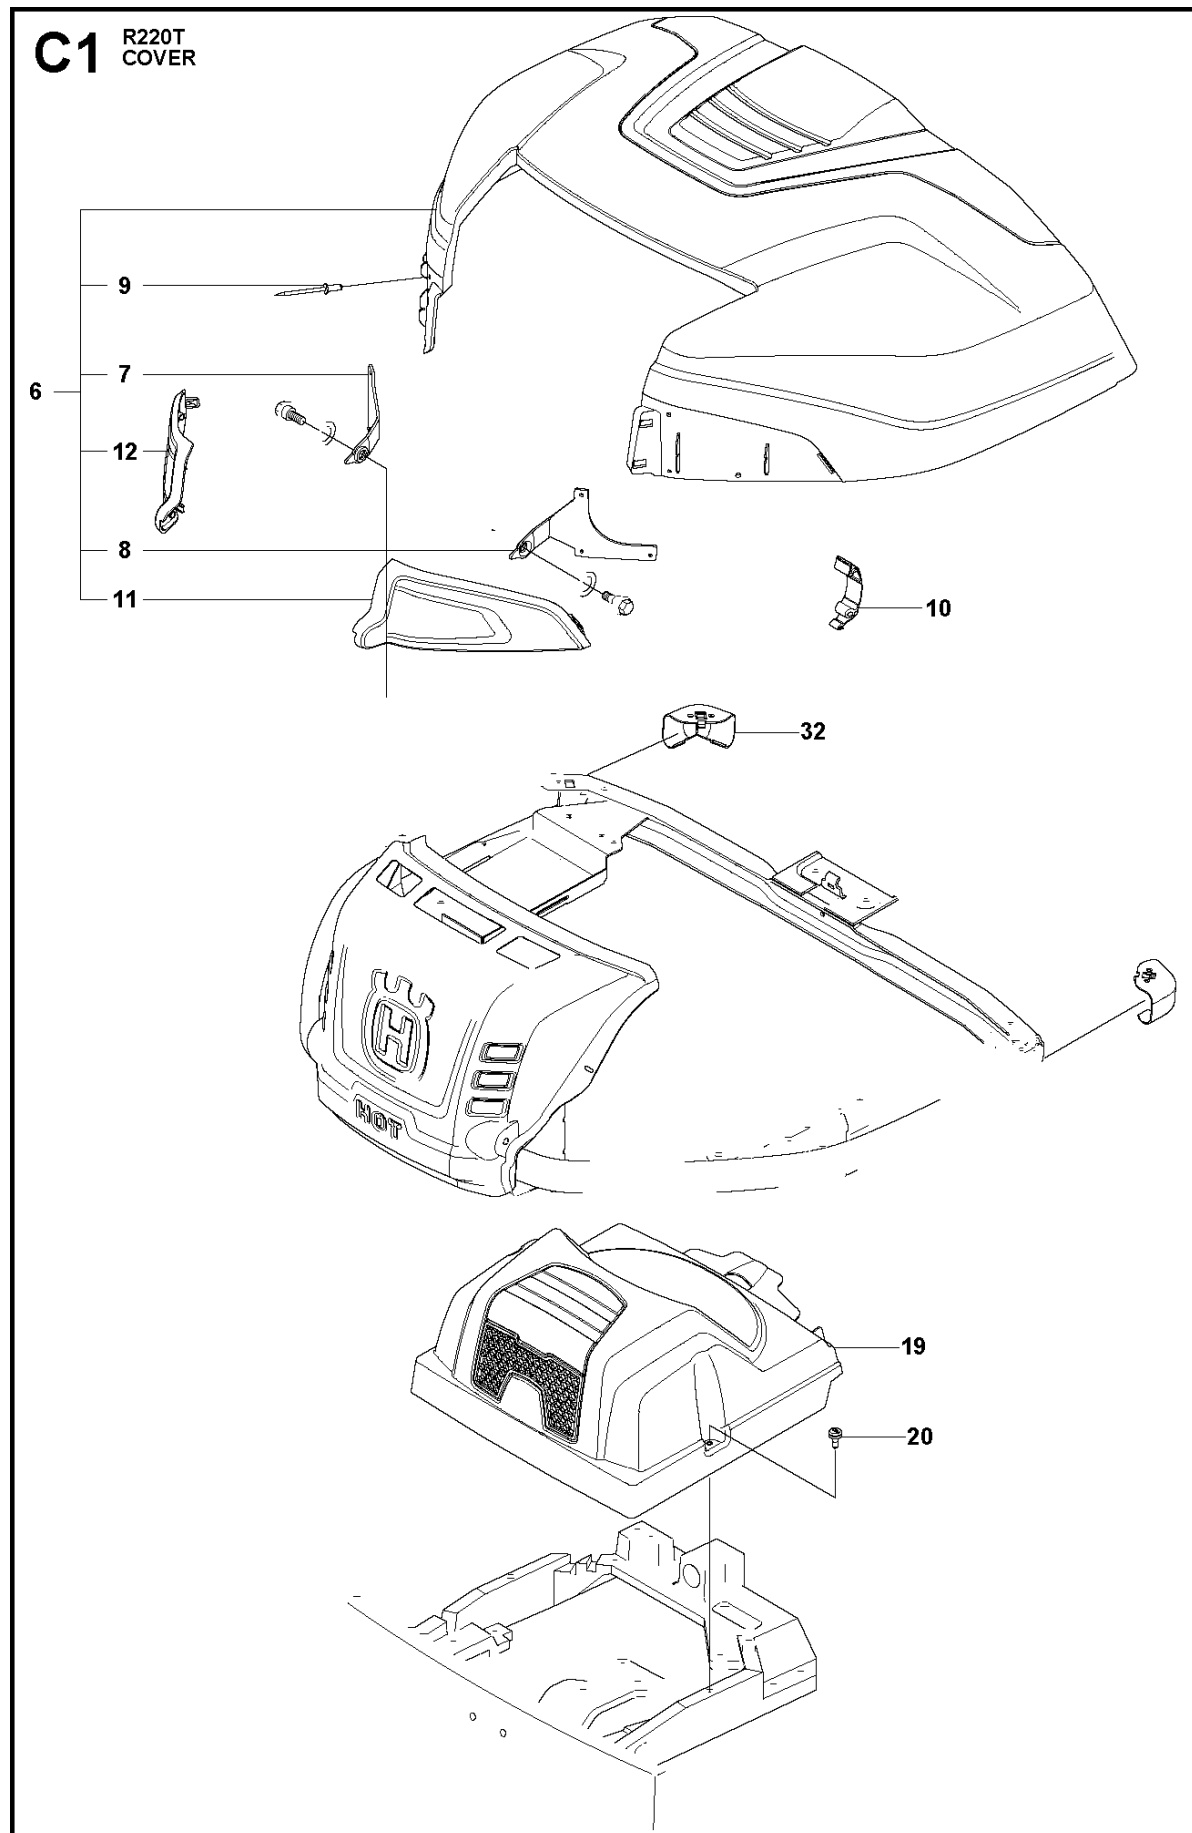

COVER, REAR
2012-03

R220T, 966785701, 967032001, 967150901,

Ref	Part no.	Description	Remark	Qty	Kit
6	577 61 47-03	ENGINE HOOD ASSY		1	
7	578 11 37-01	HINGE		1	
8	578 11 37-02	HINGE		1	
9	722 79 54-02	RIVET		6	
10	503 89 47-03	SNAP		1	
11	577 61 26-01	COVER		1	
12	577 61 26-02	COVER		1	
19	578 26 13-01	TRANSMISSION COVER		1	
20	574 85 62-01	SCREW		2	
32	577 90 33-01	PLUG		2