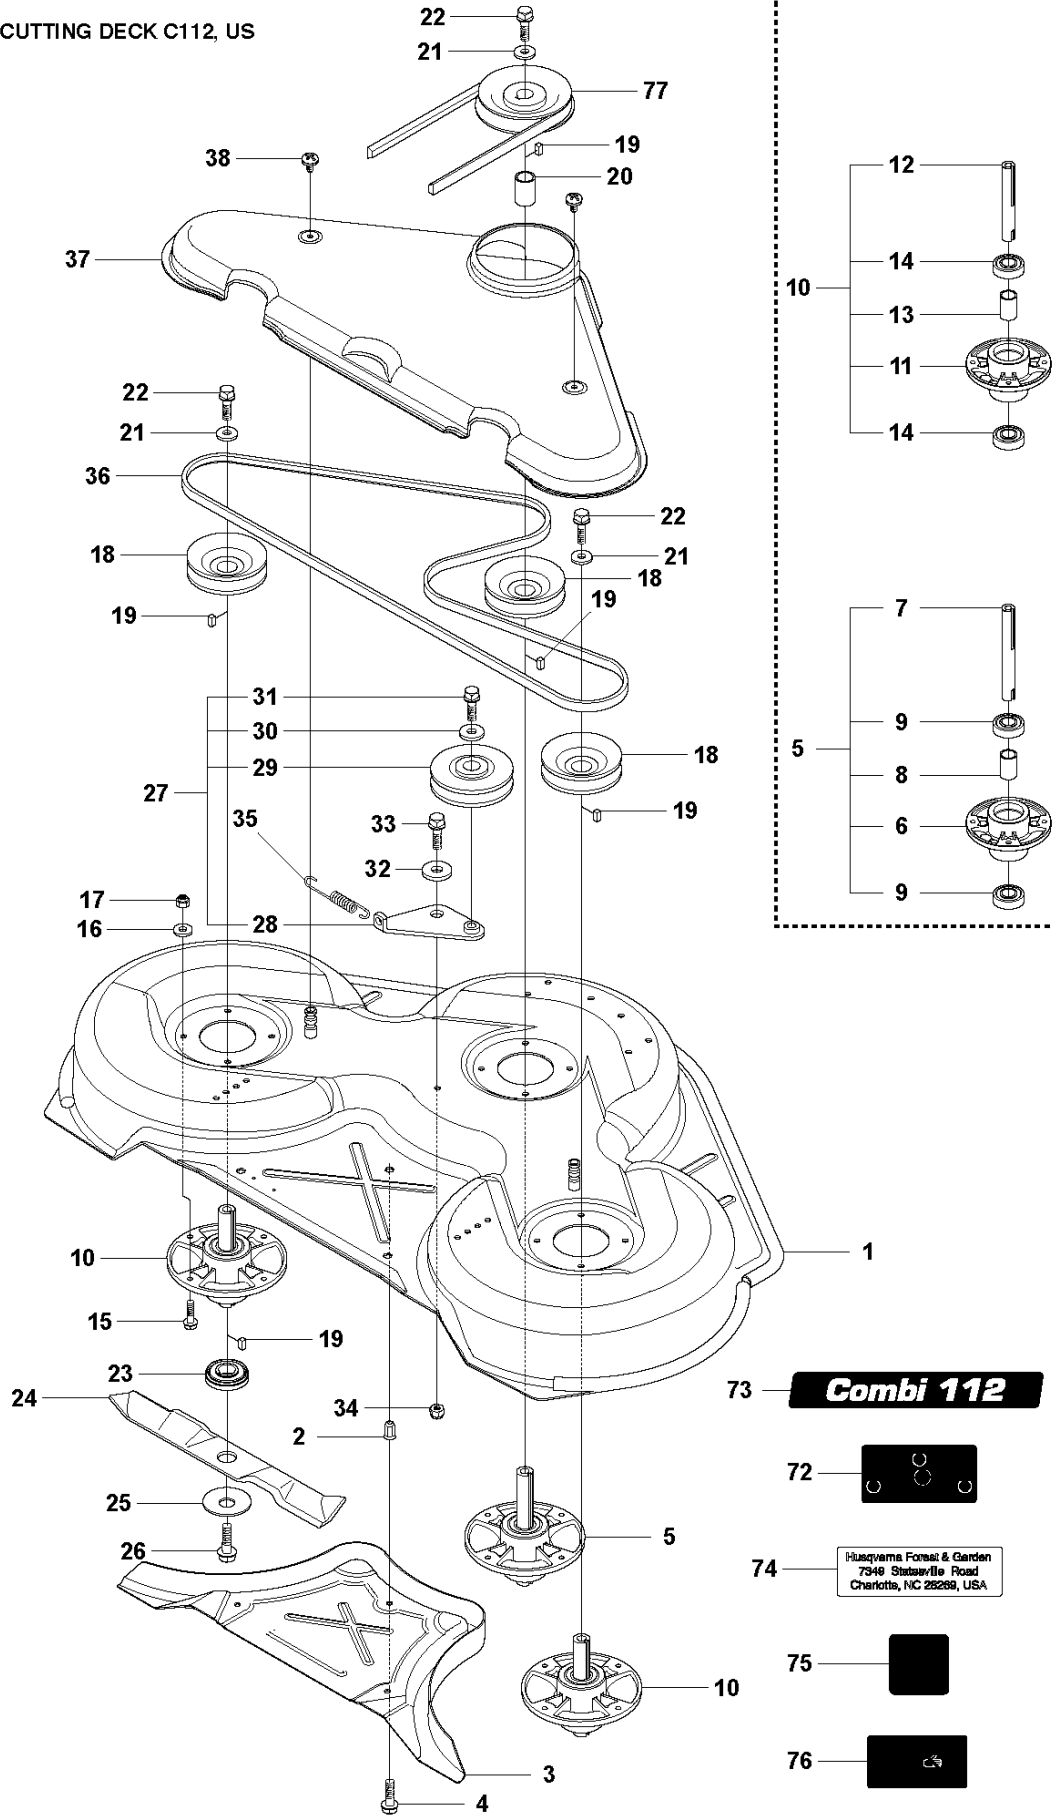

B2 CUTTING DECK C112, US

44"/112CM CUTTING DECK
2012-03

R220T, 966785701, 967032001, 967150901,

Ref	Part no.	Description	Remark	Qty	Kit
1	574 20 95-01	CUTTING DECK		1	
2	506 91 62-01	BLIND RIVET NUT		3	
3	544 44 93-01	PLUG		1	
4	506 57 01-04	SCREW EHHFM		3	
5	576 38 41-01	BLADE HOUSING ASSY		1	
6	576 38 42-01	BEARING HOUSING		1	
7	576 38 43-01	SHAFT		1	
8	576 38 44-01	SPACING SLEEVE		1	
9	738 23 04-34	BALL BEARING		2	
10	576 38 41-02	BLADE HOUSING ASSY		2	
11	576 38 42-01	BEARING HOUSING		1	
12	576 38 43-02	SHAFT		1	
13	576 38 44-01	SPACING SLEEVE		1	
14	738 23 04-34	BALL BEARING		2	
15	535 42 38-01	SCREW RSQM		12	
16	734 11 64-01	WASHER		12	
17	732 21 18-01	LOCK NUT		12	
18	506 92 21-01	PULLEY		3	
19	506 53 35-01	PARALLEL KEY		7	
20	544 06 80-02	SPACING SLEEVE		1	
21	734 11 74-41	WASHER		3	
22	544 11 41-01	SCREW EHHM		3	
23	535 50 42-02	BLADE BRACKET		3	
24	504 18 81-01	RIDE ON BLADE		3	
25	506 79 23-01	KNIFE PLATE		3	
26	544 11 41-01	SCREW EHHM		3	
27	506 54 07-01	BELT TENSIONER ASSY		1	
28	506 51 95-01	SPÄNNARM KPL.		1	
29	506 53 27-01	PULLEY		1	
30	734 11 64-41	WASHER		1	
31	506 55 83-02	SCREW EHHFT		1	
32	506 91 87-02	WASHER		1	
33	725 24 51-71	SCREW EHHM		1	
34	732 21 18-01	LOCK NUT		1	
35	506 53 31-01	SPRING		1	
36	535 41 19-01	BELT		1	
37	544 09 62-01	BELT COVER		1	
38	544 40 05-01	SCREW		2	
72	506 78 97-01	LABEL		1	
73	544 23 81-05	LABEL		2	
74	506 98 39-01	DECAL		1	
75	535 43 74-01	LABEL WARNING		1	
76	574 51 00-01	DECAL		2	
77	506 77 86-01	PULLEY		1