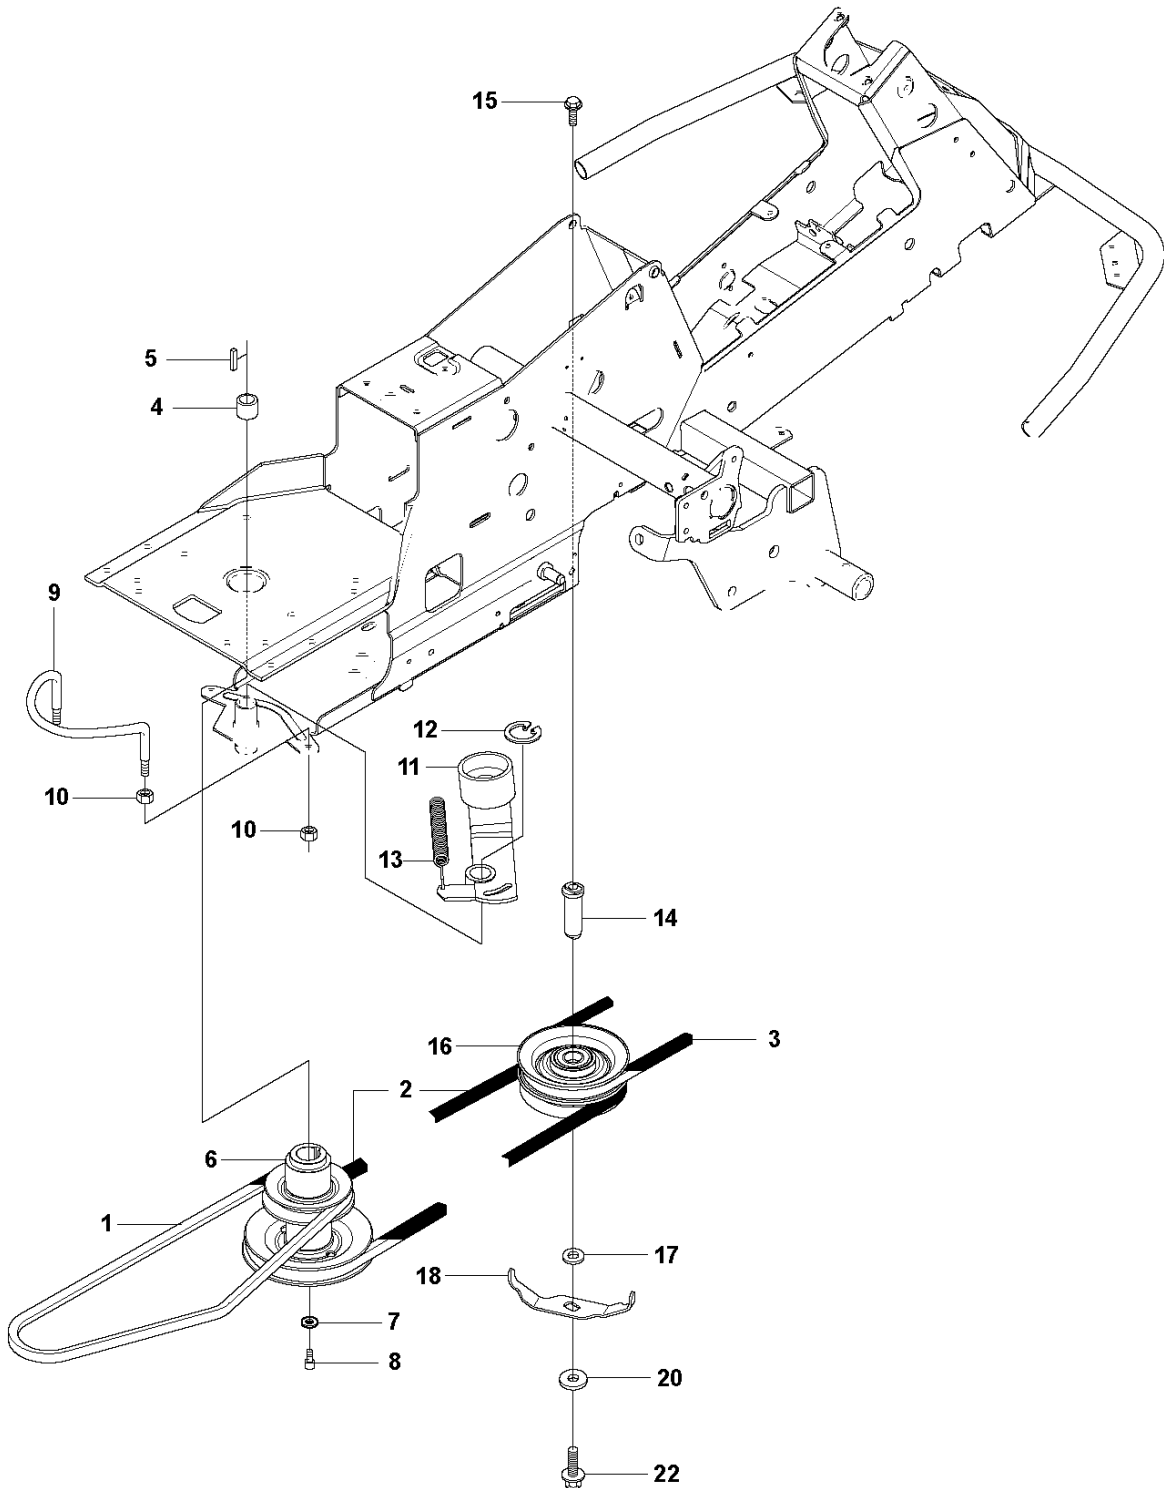

G R220T
TRANSMISSION

CHASSIS, ENGINE & PULLEYS
2012-03

R220T, 966785701, 967032001, 967150901,

Ref	Part no.	Description	Remark	Qty	Kit
1	522 93 03-01	BELT		1	
2	544 40 02-01	BELT		1	
3	535 41 19-01	BELT		1	
4	506 50 92-01	SPACING SLEEVE		1	
5	506 55 59-01	WEDGE		1	
6	535 48 24-01	PULLEY		1	
7	506 59 75-01	WASHER		1	
8	506 55 60-02	SCREW UNC		1	
9	506 66 45-01	BELT GUIDE		1	
10	731 23 20-51	HEXAGON NUT		4	
11	535 48 44-01	BELT TENSIONER ASSY		1	
12	735 31 26-00	CIRCLIP		1	
13	580 67 81-01	SPRING		1	
14	544 42 61-01	SHAFT		1	
15	506 67 54-02	SCREW EHHFM		1	
16	535 48 22-01	MELLANHJUL		1	
17	506 77 57-01	WASHER		1	
18	544 40 53-01	BELT GUIDE		1	
20	506 59 75-01	WASHER		1	
22	506 57 01-05	SCREW EHHFM		1