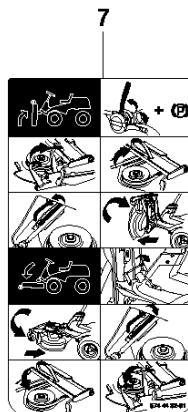

2

3

4

OPERATOR MUST WEAR SAFETY DEVICES

000 0007-02

9

EMISSIONS CONTROL INFORMATION		
<b>HUSQVARNA</b>	MANUFACTURE DATE: XXXX-XX	
<b>THIS EQUIPMENT MEETS</b>	<b>FUEL CAP</b>	<b>FUEL TANK</b>
<b>U.S. EVAP STANDARDS</b>	684982-00	6776180-02
<b>FAMILY</b>	XXXXXXXXXX	XXXXXXXXXX
XXXXXXXXXX	XXXXXXXXXX	XXXXXXXXXX
<b>FUEL LINE</b>	XXXXXXXXXX	XXXXXXXXXX
8-05-018 EPA-15	XXXXXXXXXX	XXXXXXXXXX