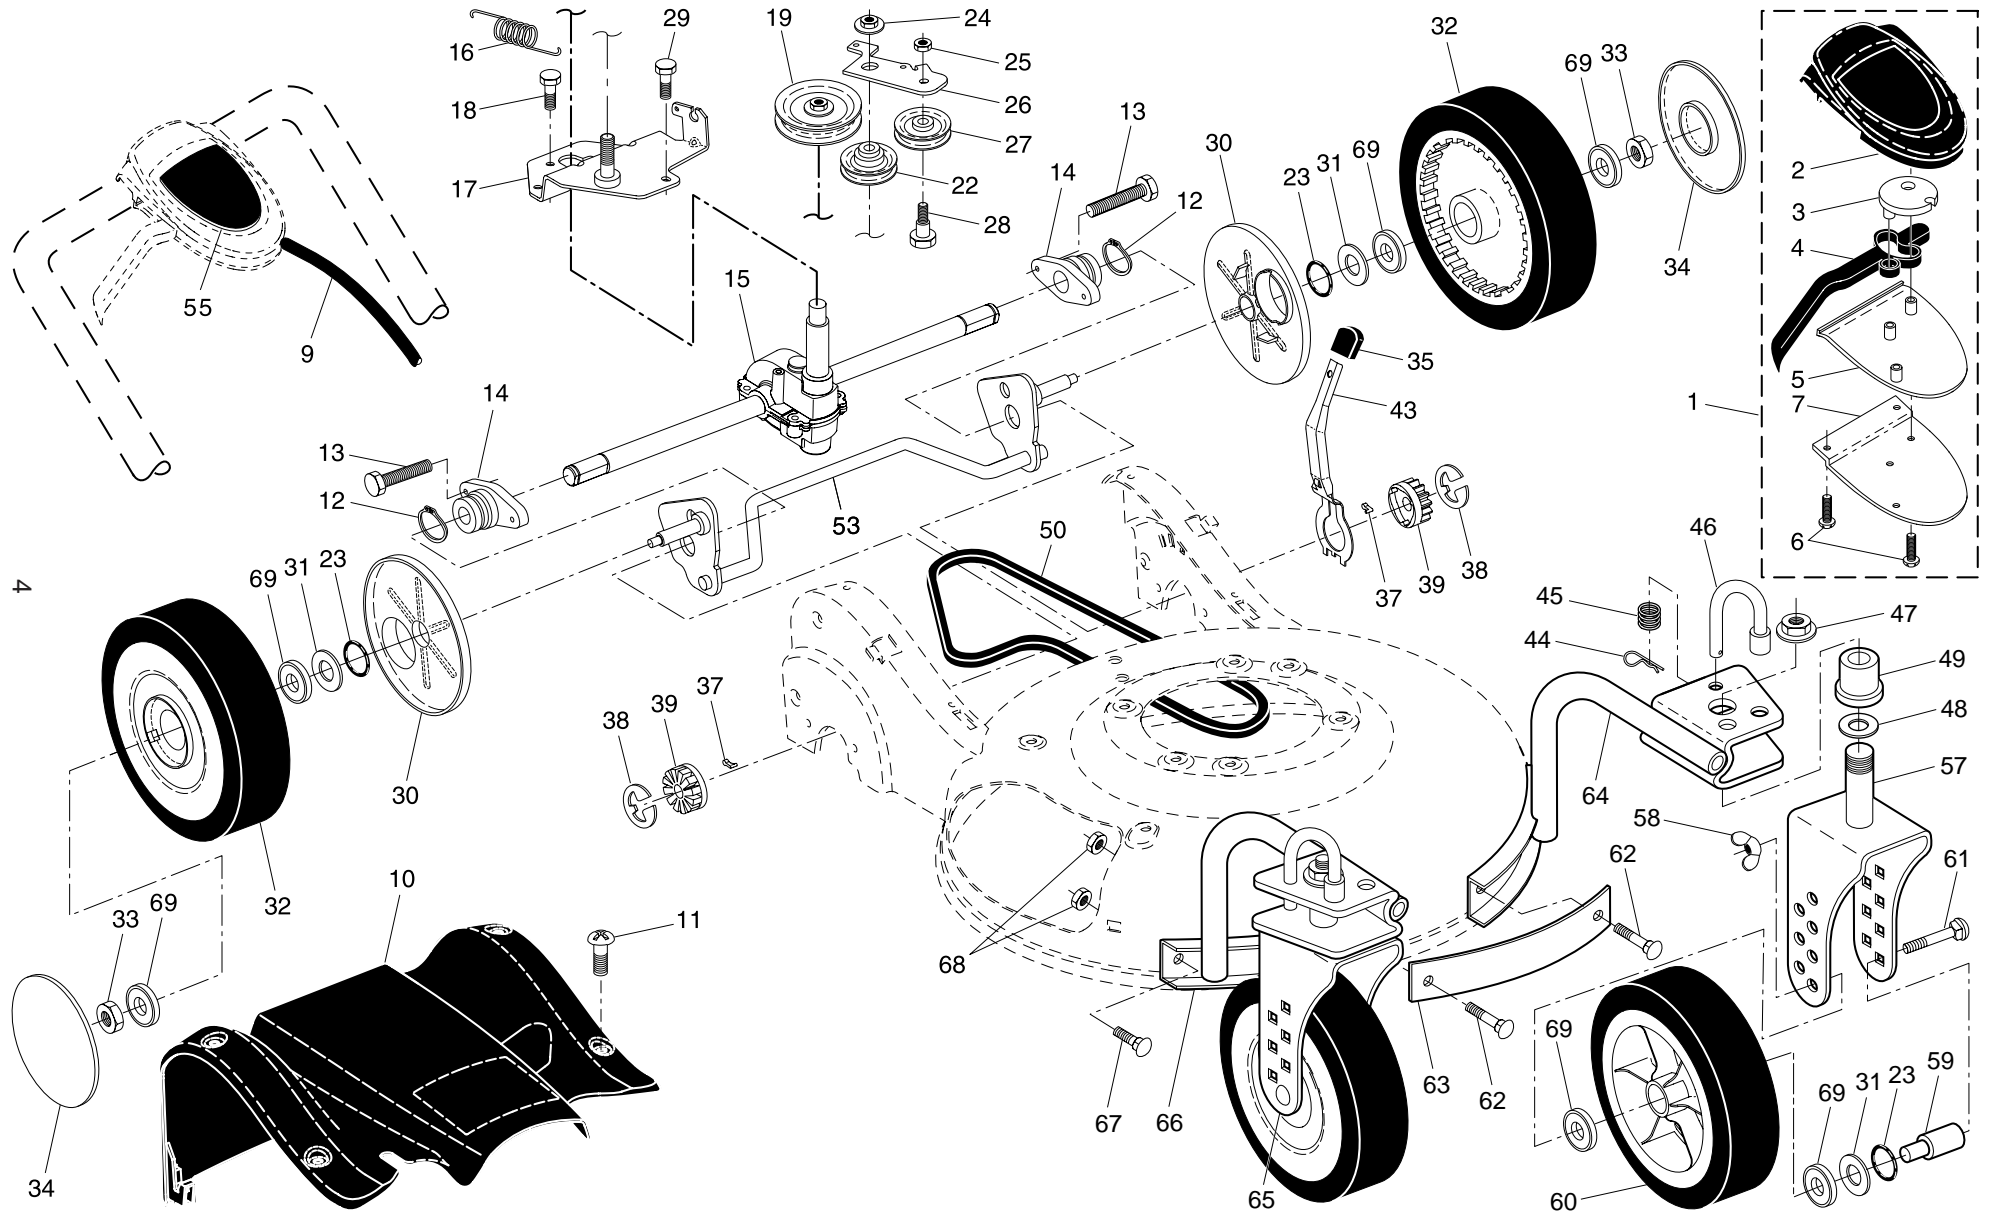

ROTARY LAWN MOWER - - MODEL NUMBER R152SVSW (96141006402) PRODUCT NUMBER 961 41 00-64

ROTARY LAWN MOWER - - MODEL NUMBER R152SVSW (96141006402) PRODUCT NUMBER 961 41 00-64

KEY NO.	PART NO.	DESCRIPTION	KEY NO.	PART NO.	DESCRIPTION
1	532 19 70-12	Drive Control Assembly, Complete	33	532 40 91-48	Nut, Hex
2	532 41 16-73	Cover, Drive Control, Top	34	532 18 34-42	Hubcap
3	532 18 73-53	Pulley, Drive Control	35	532 18 59-94	Knob
4	532 19 00-37	Lever, Drive Control	37	532 40 48-45	Pawl
5	532 41 16-64	Cover, Drive Control, Bottom	38	812 00 00-58	E-Ring
6	532 18 16-98	Screw, Torx Head #8-5/8	39	532 40 38-49	Pinion
7	532 40 07-23	Bracket, Mounting, Drive Control	43	532 19 05-20	Lever, Selector, Wheel Height, Rear
9	532 19 70-11	Cable, Drive Control	44	532 16 96-75	Clip, Retainer
10	532 41 69-63	Cover Assembly, Drive	45	532 18 50-51	Spring
11	532 19 41-88	Screw	46	532 18 50-54	Rod, Lock
12	812 00 00-12	Ring, Retaining	47	532 18 72-47	Nut, Hex, Flangelock
13	532 08 86-52	Screw	48	532 18 89-06	Washer, Flat 1/2
14	532 40 80-27	Bearing / Axle Support	49	532 19 59-96	Bushing
15	532 40 80-29	Gear Case Assembly (See Breakdown)	50	532 40 80-31	Belt, Drive
16	532 40 65-58	Spring, Return	53	532 41 67-40	Rear Axle Assembly
17	532 40 80-05	Belt Keeper	55	532 18 93-78	Decal, Drive Control
18	532 16 34-09	Screw	57	532 41 70-63	Bracket, Caster Wheel, LH
19	532 19 40-18	Pulley, Drive	58	532 18 72-48	Wing Nut 5/16-18
22	532 19 37-91	Pulley Assembly, V-Groove	59	532 18 51-11	Spacer
23	532 18 81-52	O-Ring	60	532 19 22-34	Wheel Assembly, Front 9 x 2-1/4
24	532 40 91-49	Nut, Hex, Flangelock	61	872 27 05-28	Bolt, Carriage 5/16-18 x 3-1/2
25	873 93 05-00	Nut, Hex, Lock	62	532 18 74-74	Bolt, Carriage 5/16-18 x 7/8
26	532 41 67-36	Idler Arm	63	532 18 84-75	Strap, Front
27	532 16 60-43	Pulley, Idler	64	532 41 40-70	Support Tube Assembly, LH
28	532 16 08-29	Bolt, Hex Head, Shoulder	65	532 41 70-64	Bracket, Caster Wheel, RH
29	817 06 04-10	Screw 1/4-20 x 1/16	66	532 41 40-69	Support Tube Assembly, RH
30	532 18 34-57	Cover, Dust, Wheel	67	532 18 75-55	Bolt, Carriage 5/16-18 x 5/8
31	532 08 83-48	Washer, Flat 3/8	68	532 18 72-63	Nut, Hex 5/16
32	532 19 26-22	Wheel Assembly, Rear 9 x 2-1/4	69	532 75 10-68	Bearing, Ball (Wheel)

NOTE: All component dimensions given in U.S. inches. 1 inch = 25.4 mm. **IMPORTANT:** Use only Original Equipment Manufacturer (O.E.M.) replacement parts. Failure to do so could be hazardous, damage your lawn mower and void your warranty.