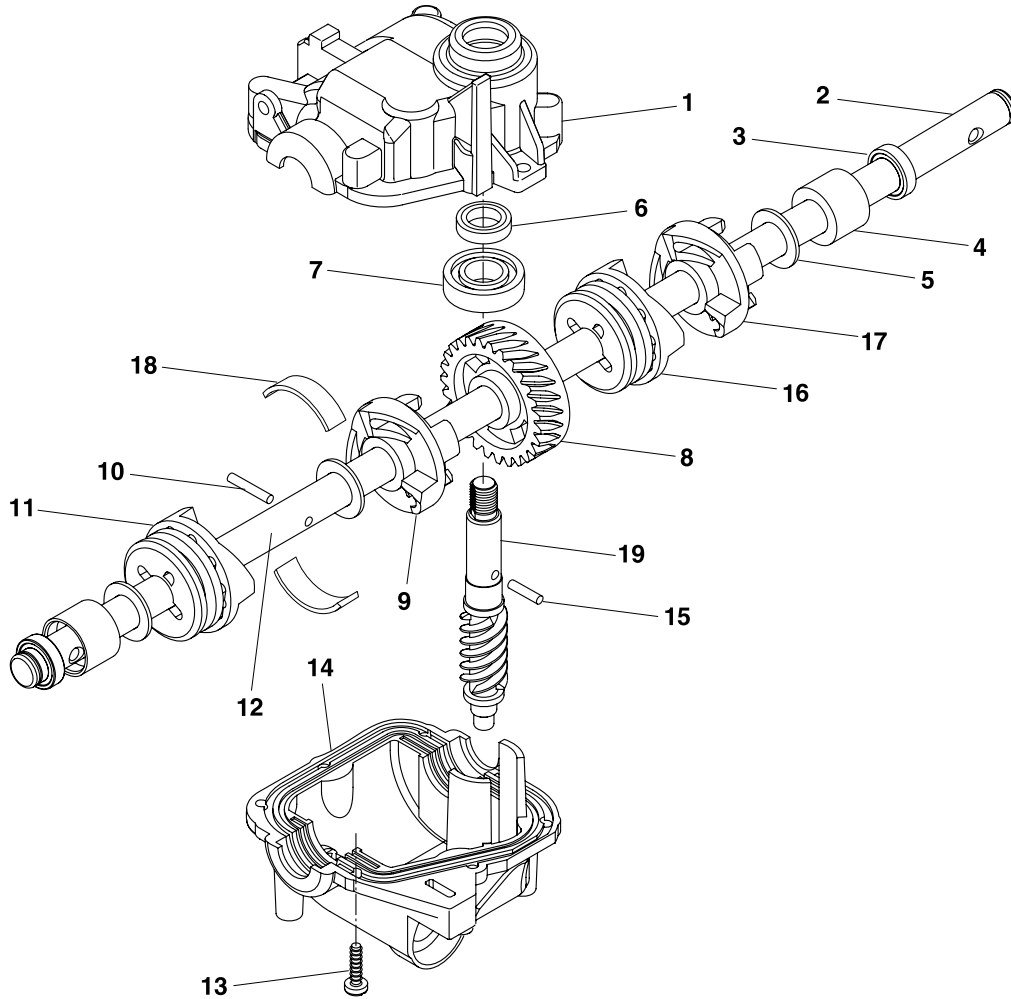

ROTARY LAWN MOWER - - MODEL NUMBER R152SVSW (96141006402)

PRODUCT NUMBER 961 40 80-29

GEARCASE ASSEMBLY - PART NUMBER 532 40 80-29

KEY NO.	PART NO.	DESCRIPTION

1	532 41 27-36	Case, Upper
2	532 41 32-69	Shaft, Output, Long
3	532 18 35-08	Seal, Output Shaft
4	532 18 35-11	Bushing
5	532 18 35-09	Washer
6	532 18 35-14	Seal, Worm Shaft
7	532 18 35-06	Bearing, Ball
8	532 41 27-42	Gear, 28 Teeth
9	532 41 27-39	Fixed Dog Clutch, LH
10	532 41 27-41	Pin, Output Shaft
11	532 41 27-40	Movable Dog Clutch, LH
12	532 41 32-68	Shaft, Output, Short
13	532 18 35-13	Screw, Case
14	532 41 27-47	Case, Lower
15	532 41 27-46	Pin, Worm Shaft
16	532 41 27-44	Fixed Dog Clutch, RH
17	532 41 27-43	Movable Dog Clutch, RH
18	532 41 07-31	Spring, Leaf
19	532 41 32-67	Shaft, Worm

NOTE: All component dimensions given in U.S. inches. 1 inch = 25.4 mm.

IMPORTANT: Use only Original Equipment Manufacturer (O.E.M.) replacement parts. Failure to do so could be hazardous, damage your lawn mower and void your warranty.