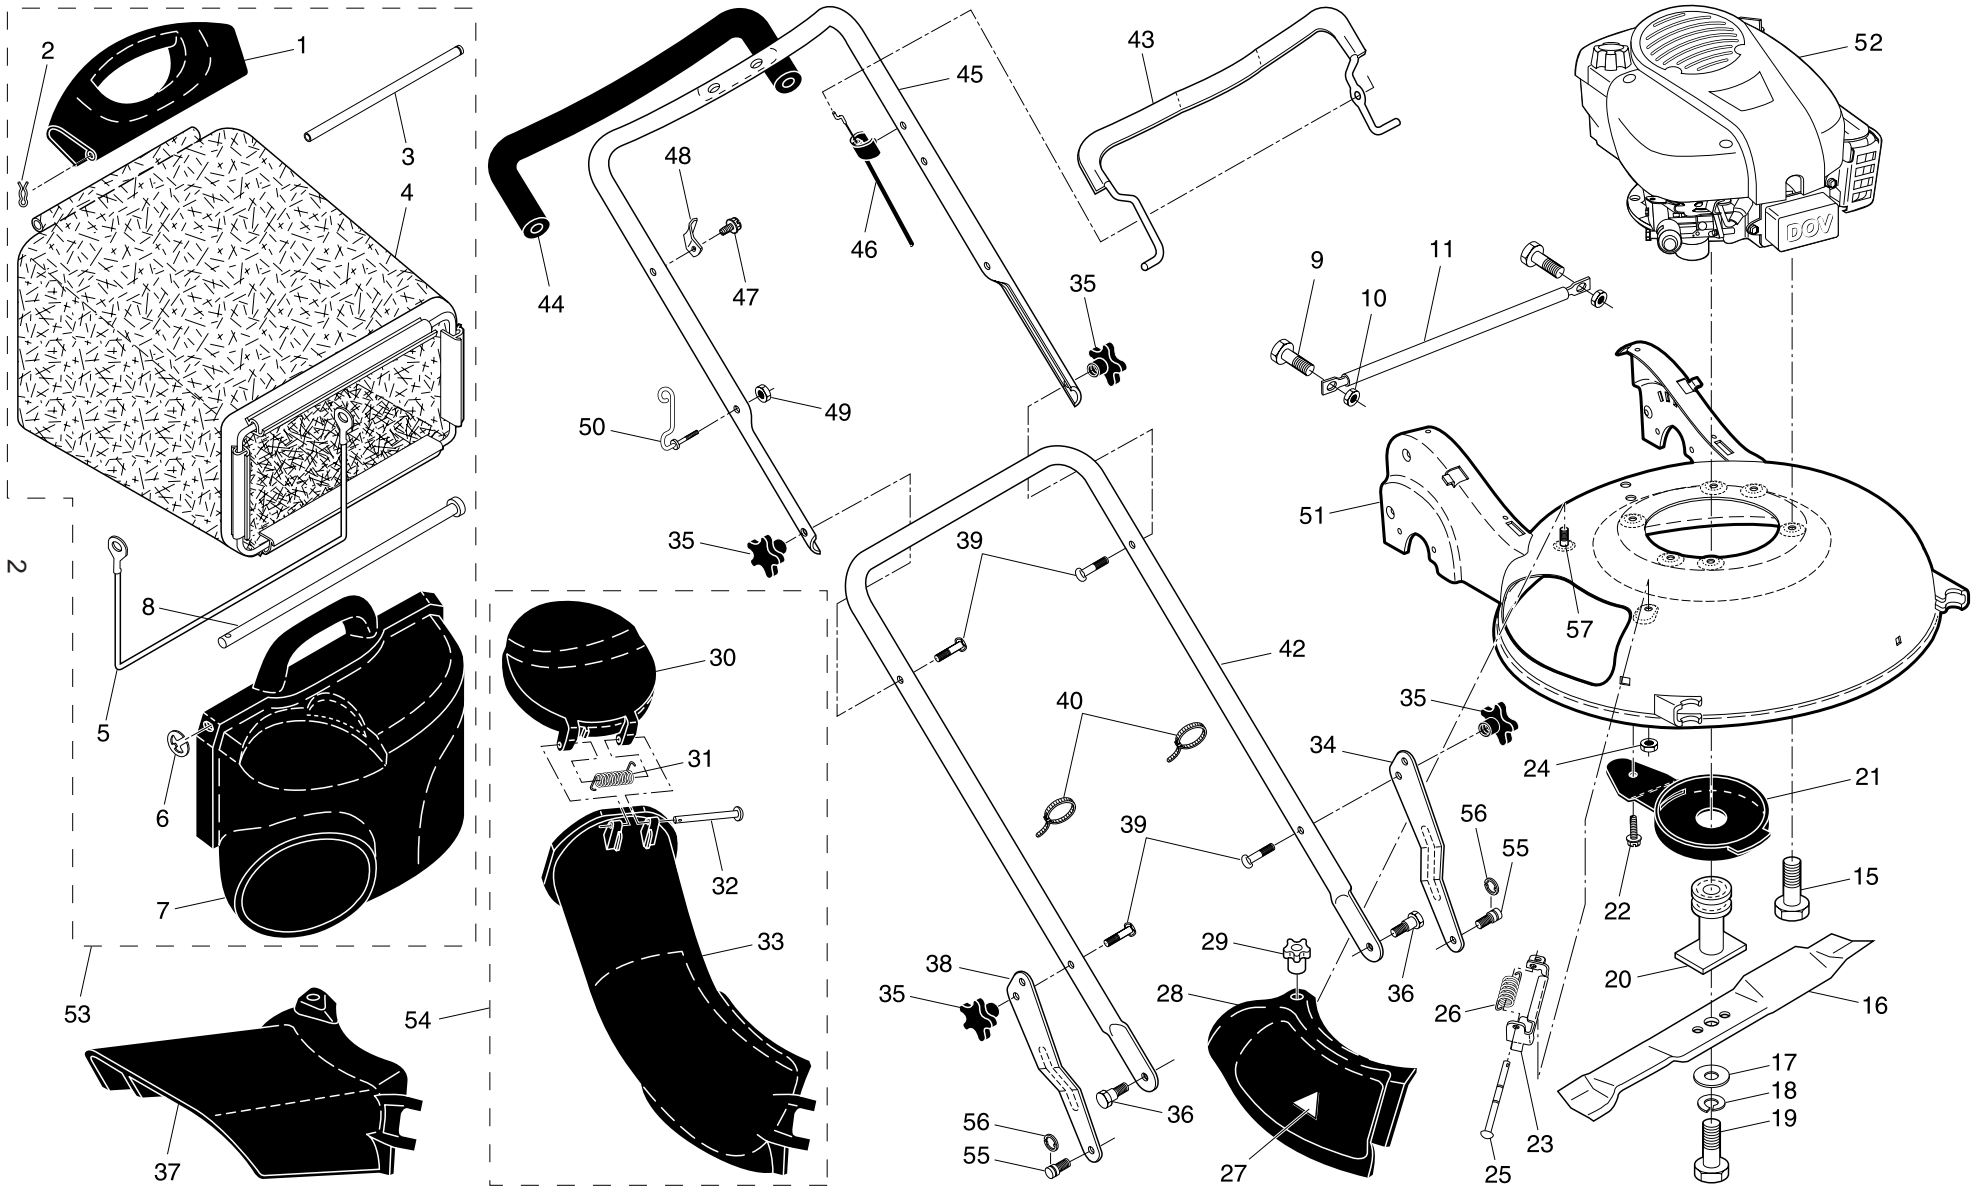

ROTARY LAWN MOWER - - MODEL NUMBER R152SVSW (96141006402) PRODUCT NUMBER 961 41 00-64

ROTARY LAWN MOWER - - MODEL NUMBER R152SVSW (96141006402) PRODUCT NUMBER 961 41 00-64

KEY NO.	PART NO.	DESCRIPTION	KEY NO.	PART NO.	DESCRIPTION
1	532 19 05-82	Handle, Grassbag, Rear	33	532 19 05-78	Discharge Chute, Plastic
2	532 06 53-22	Hairpin Cotter	34	532 19 06-19	Adjustment Bracket, Lower Handle, LH
3	532 18 34-83	Rod, Rear Handle, Grassbag	35	532 18 55-88	Knob, Star
4	532 40 18-98	Grassbag	36	532 19 41-87	Bolt, Shoulder
5	532 18 85-06	Frame, Grassbag	37	532 18 59-96	Deflector, Discharge
6	812 00 00-14	E-Ring	38	532 19 06-21	Adjustment Bracket, Lower Handle, RH
7	532 19 05-81	Door, Grassbag	39	532 19 15-74	Bolt, Handle
8	532 18 34-79	Rod, Pivot	40	532 06 64-26	Wire Tie
9	872 14 04-05	Bolt, Carriage 1/4-20	42	532 18 70-96	Handle Assembly, Lower
10	873 80 04-00	Nut, Hex, Nylock 1/4-20	43	532 18 62-98	Bail, Control
11	532 19 06-92	Foot Guard	44	532 18 27-48	Grip, Foam
15	532 15 04-06	Bolt, Engine Mounting	45	532 18 62-96	Handle Assembly, Upper (Includes Foam Grip)
16	532 41 50-76	Blade, 21"	46	532 40 88-85	Cable, Engine Zone Control
17	532 85 10-74	Washer, Hardened	47	532 75 06-34	Screw
18	532 85 02-63	Washer, Lock	48	532 12 52-03	Bracket, Upstop
19	532 19 17-60	Bolt, Hex Head, Grade 8	49	532 13 20-04	Nut, Hex
20	532 18 67-66	Adapter, Blade	50	532 18 85-01	Rope Guide
21	532 19 05-16	Debris Shield	51	532 40 07-37	Kit, Housing
22	817 60 04-06	Screw, Hex Head, Serrated	52	- - -	Engine, Briggs & Stratton, Model Number 100602 (Order parts from Engine Manufacturer)
23	532 19 59-97	Mounting Bracket, Mulcher Door	53	532 40 18-96	Grassbag Assembly, Complete
24	532 19 17-30	Nut, Hex	54	532 18 90-14	Discharge Chute Assembly, Complete
25	532 18 34-45	Rod, Hinge	56	812 00 00-58	E-Ring
26	532 18 34-46	Spring, Mulcher Door	57	532 19 41-92	Stud, Threaded 1/4-20 x 5/8
27	532 18 21-66	Decal, Danger	--	532 18 21-34	Decal, Warning (not shown)
28	532 19 05-15	Mulcher Door	--	532 41 79-39	Operator's Manual, European
29	532 18 34-47	Knob	--	532 41 79-40	Operator's Manual, Scandinavian
30	532 19 05-80	Door, Discharge Chute	--	532 41 79-41	Operator's Manual, East Bloc
31	532 18 34-78	Spring, Door, Discharge Chute	--	532 41 79-42	Operator's Manual, Baltic
32	532 18 34-45	Rod, Door, Discharge Chute			

NOTE: All component dimensions given in U.S. inches. 1 inch = 25.4 mm. **IMPORTANT:** Use only Original Equipment Manufacturer (O.E.M.) replacement parts. Failure to do so could be hazardous, damage your lawn mower and void your warranty.