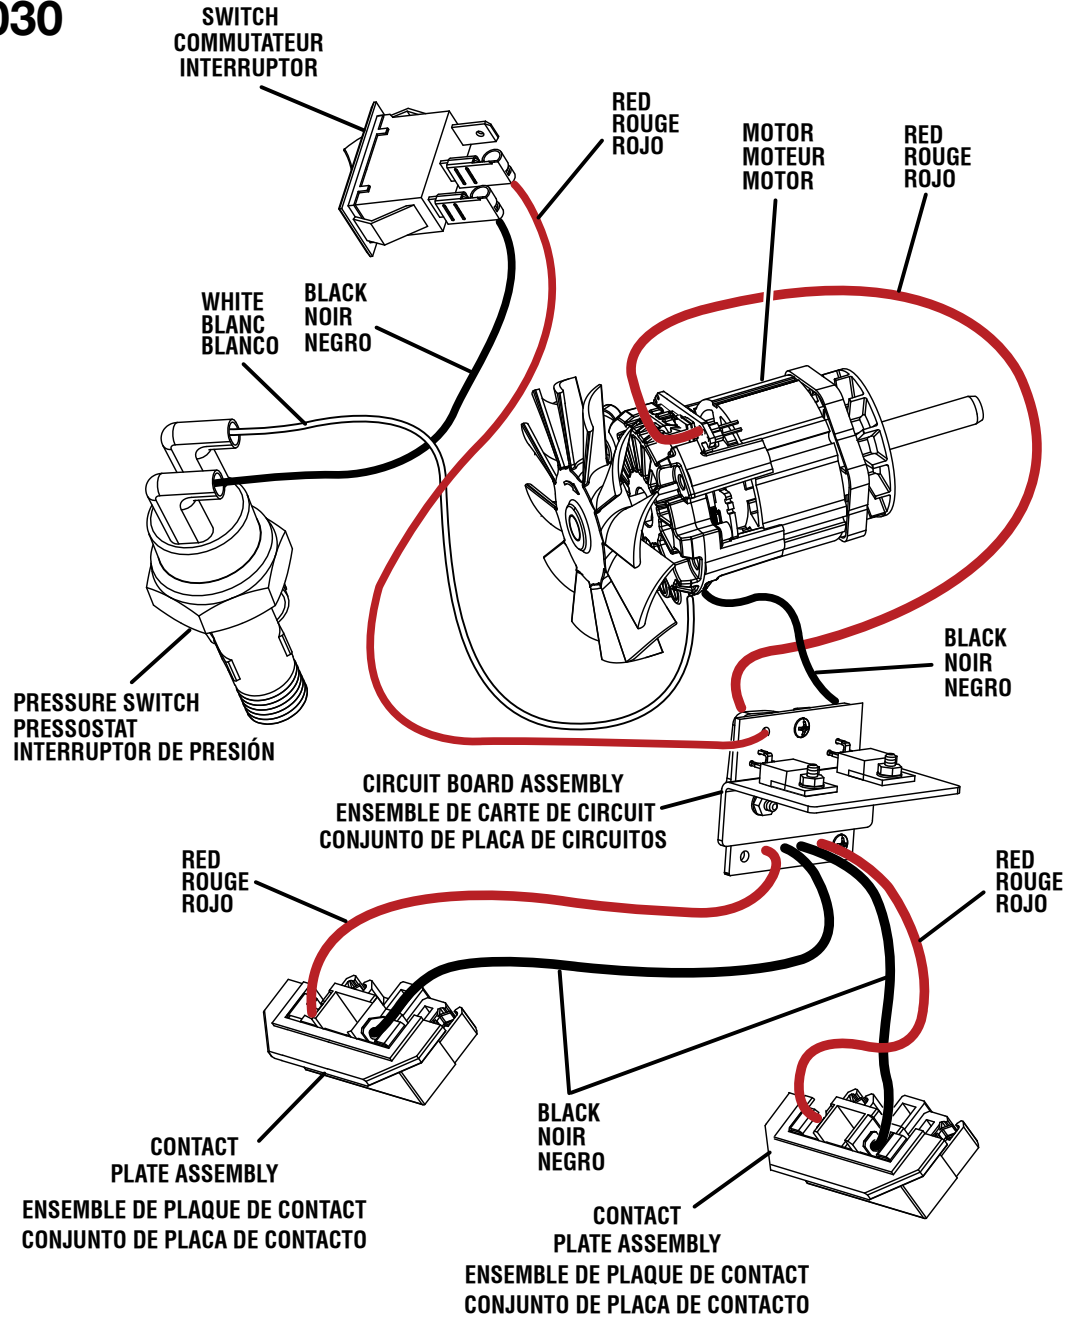

FIGURE A

KEY NO.	PART NUMBER	DESCRIPTION	QTY	KEY NO.	PART NUMBER	DESCRIPTION	QTY
1	661075011	Screw (M5 x 28 mm).....	11	34	564058002	Sleeve.....	1
2	660385005	Screw (M5 x 15 mm).....	4	35	694110005	Nut.....	1
3	941120211	Drain Label	1	36	306735004	Drain Valve.....	1
4	941120205	Battery Label	1	37	204451001	Tank Assembly (Incl. Key Nos. 5 and 61)	1
5	941002287	Ridgid Logo Label	1	38	204452001	Top Cover (Incl. Key Nos. 39-42).....	1
6	204450001	Housing Assembly (Incl. Key Nos. 3-4 and 25-27).....	1	39	941120208	On/Off Switch Label	1
7	564161001	Rubber Foot (Motor Bracket).....	3	40	941120209	Performance Label	1
8	660818002	Screw (M6 x 16 mm, Round Hd.)	3	41	941120207	In/Out Label.....	1
9	790029001	Tie Wrap	2	42	941120210	X5 Label.....	1
10	206596001	Motor Assembly	1	43	660798009	Screw w/Washer and Spring (M4 x 18 mm)	6
11	T662311001	Screw (M8 x 30 mm).....	1	44	760271020	On/Off Switch	1
12	204428001	Piston Rod Assembly	1	45	206553001	Handle Assembly (Incl. Key Nos. 46 and 48-50)	1
13	636604002	Cylinder	1	46	564159001	End Cap.....	2
14	563779002	Piston Ring	1	47	662504001	Screw (M6 x 32 mm).....	4
15	642564001	Rod Plate	1	48	564160002	Rubber Foot (B)	2
16	660385018	Screw (M5 x 14 mm).....	1	49	564160001	Rubber Foot (A)	2
17	903131001	Front Gasket.....	1	50	662547001	Screw (M4 x 25 mm).....	4
18	636852001	Valve Plate	2	51	564171001	Hose Wrap.....	1
19	636854001	Metal Gasket	1	52	306739001	Quick Coupler.....	1
20	636853001	Valve Reed.....	2	53	312100001	Safety Valve	1
21	903132001	Rear Gasket.....	1	54	635294005	Hose Clamp.....	2
22	642563001	Cylinder Cover.....	1	55	563898001	Air Hose	1
23	T661969001	Screw (M6 x 25 mm).....	4	56	311373001	Manifold.....	1
24	312103001	Air Filter Assembly	1	57	312099001	Pressure Gauge.....	2
25	941488196	Data Label	1	58	564303001	O-ring	1
26	941120206	Warning Label (Fr.).....	1	59	204453001	Regulator Knob (Incl. Key No. 60)	1
27	941120204	Warning Label (Eng./Sp.).....	1	60	941120097	Regulator Knob Label.....	1
28	290013103	Pressure Switch.....	1	61	941002286	18V Brushless Label.....	1
29	635295001	3-Way Coupler.....	1	62	639036001	Support Plate.....	1
30	531380001	Wire Clip	2				
31	307773002	Tube Assembly	1				
32	564058001	Ring	1				
33	311363001	Check Valve.....	1				
					Not Shown:		
					991000956	Operator's Manual (961152657)	
					3-9-17		
					(Rev:03)		