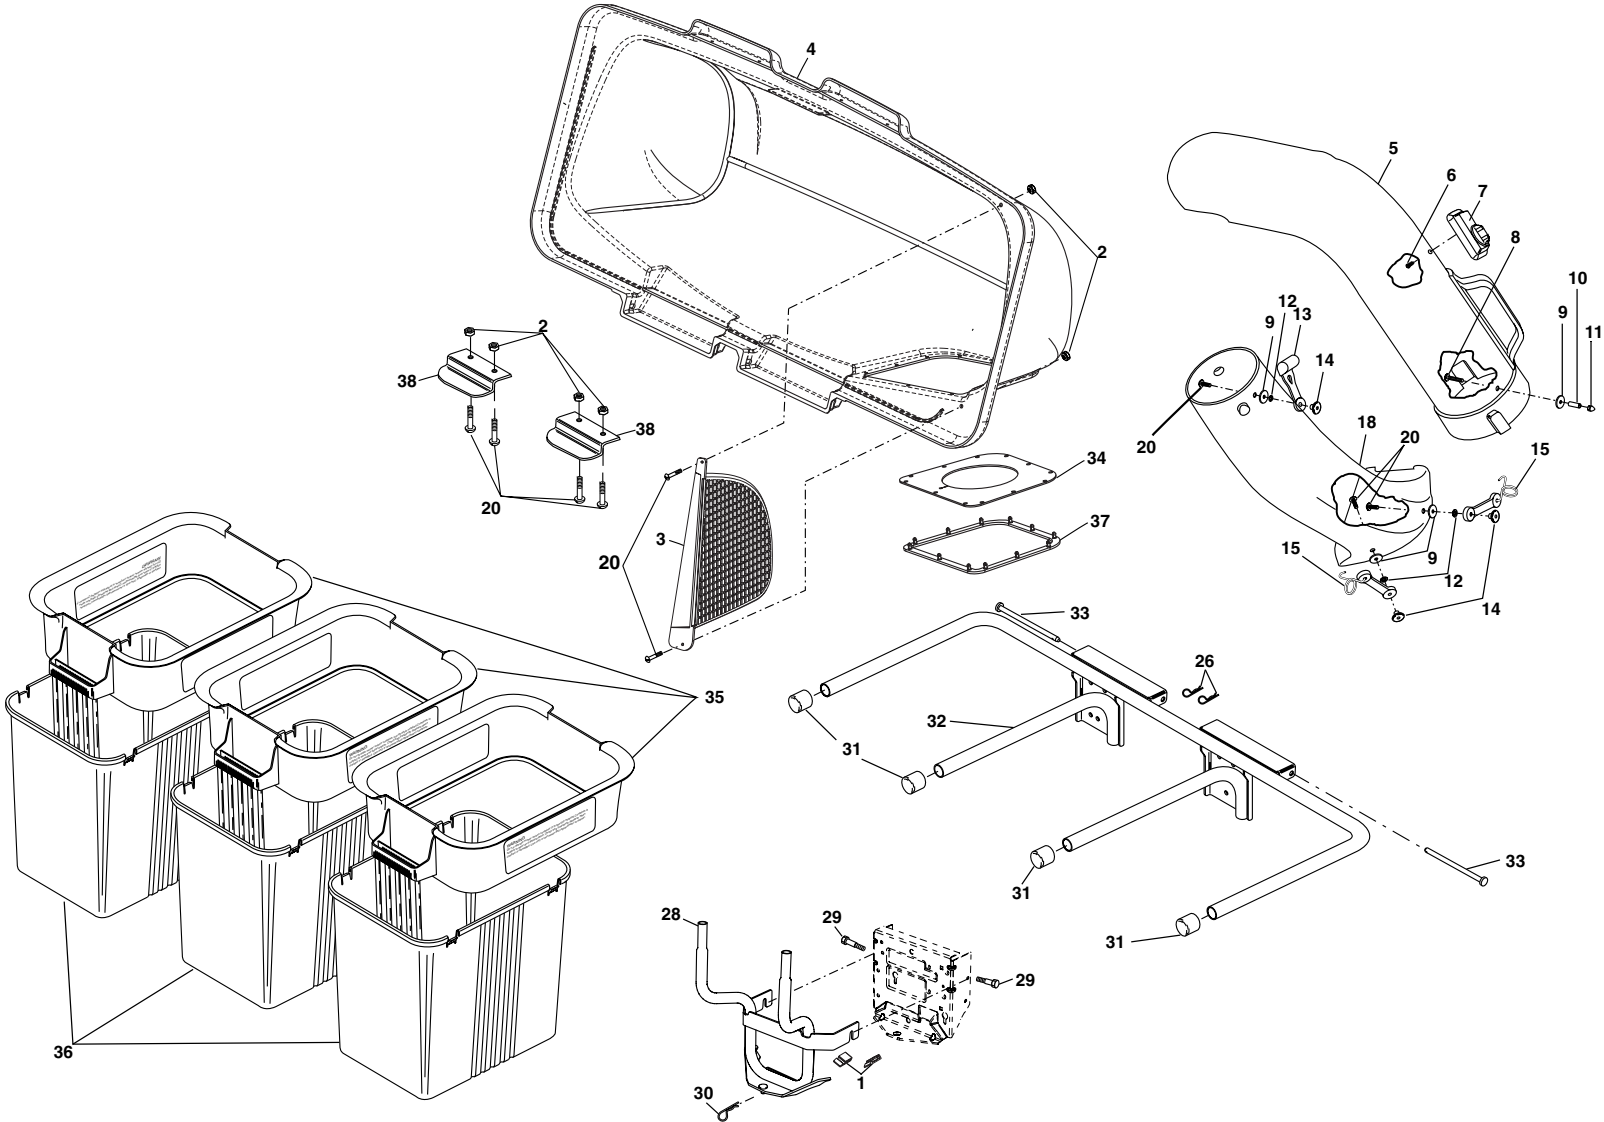

Illustrated Parts List
Model QCT342
Mfg. ID No. 96072000700
Product No. 960 72 00-07
42 Inch Mower
Grass Catcher

- **Repair Parts**
-

REPAIR PARTS/PIÈCES DE RECHANGE

GRASS CATCHER - MODEL QCT342 (MFG. ID 96072000700) / RAMASSE-HERBE - MODÈLE QCT342 (MFG. ID 96072000700)
PRODUCT NO. 960 72 00-07 / NUMÈRO DE PRODUIT 960 72 00-07

REPAIR PARTS/PIÈCES DE RECHANGE

GRASS CATCHER - MODEL QCT342 (MFG. ID 96072000700) / RAMASSE-HERBE - MODÈLE QCT342 (MFG. ID 96072000700)

PRODUCT NO. 960 72 00-07 / NUMÈRO DE PRODUIT 960 72 00-07

KEY NO.	PART NO.	DESCRIPTION	KEY NO.	PART NO.	DESCRIPTION
1	532401047	Adapter	18	532162803	Chute, Lower
2	532069180	Nut, Crownlock #10-24	20	871161010	Screw #10-24 x 5/8
3	532192709	Screen, Cover	26	532124670	Spring, Retainer
4	532195373	Cover Assembly (Includes 34, 37)	28	532198364	Support Assembly
5	532126840	Chute, Upper	29	532176997	Shoulder Bolt, Self Tapping
6	818021008	Screw, Special #10-14x1/2	30	532165898	Spring, Retainer
7	532130933	Full Bag Indicator	31	532174083	Plug, Tubing End
8	532087175	Screw, #10-24 x 1-1/8	32	532176990	Bagger, Frame
9	819061216	Washer 3/16x3/4x16 Ga.	33	532192786	Pin, Hinge
10	532007206	Spacer, Split	34	532192550	Gasket, Cover
11	532060867	Nut, Acorn #10-24	35	532183286	Container, Top
12	810071000	Washer, lock	36	532129586	Container, Bottom
13	532109808	Latch, Chute	37	532192603	Seal, Cover
14	532125004	Nut, Weld	38	532130895	Latch Handle, Cover
15	532160793	Latch Assembly, Hook	39	532186601	Strip, Reinforcement
			40	871141008	Screw #10-24 x 1/2
			--	532402337	Owner's Manual
					Manuel de propriétaire