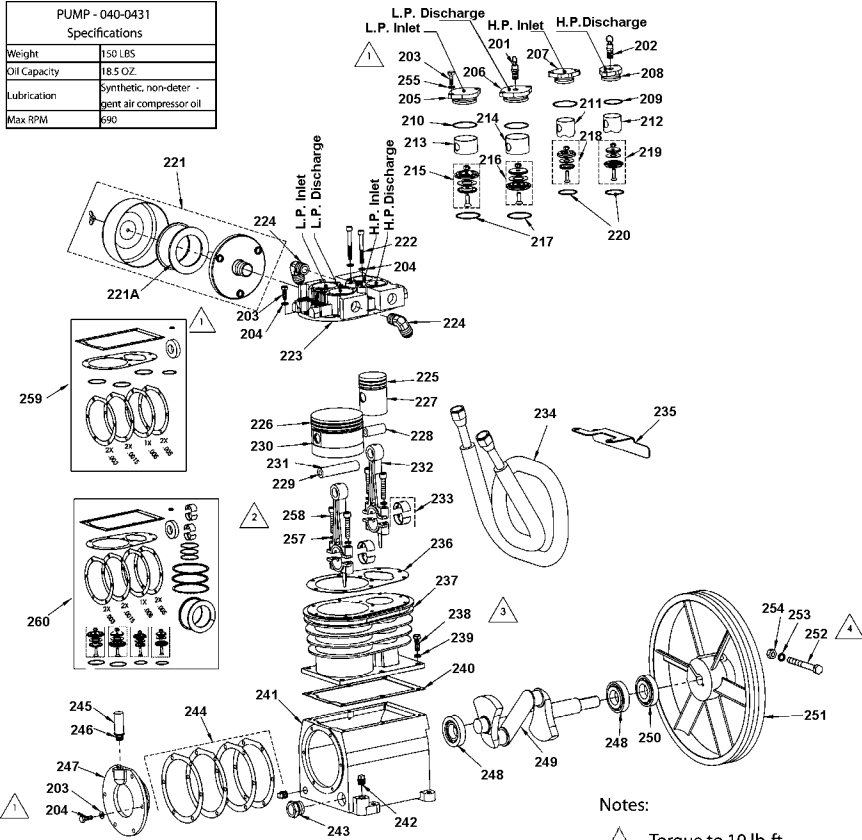

PUMP - 040-0431
Specifications

Weight	150 LBS
Oil Capacity	18.5 OZ.
Lubrication	Synthetic, non-detergent air compressor oil
Max RPM	690

Notes:

- Torque to 10 lb-ft.
- Torque to 25 lb-ft.
- Torque to 28 lb-ft.
- Torque to 43 lb-ft.