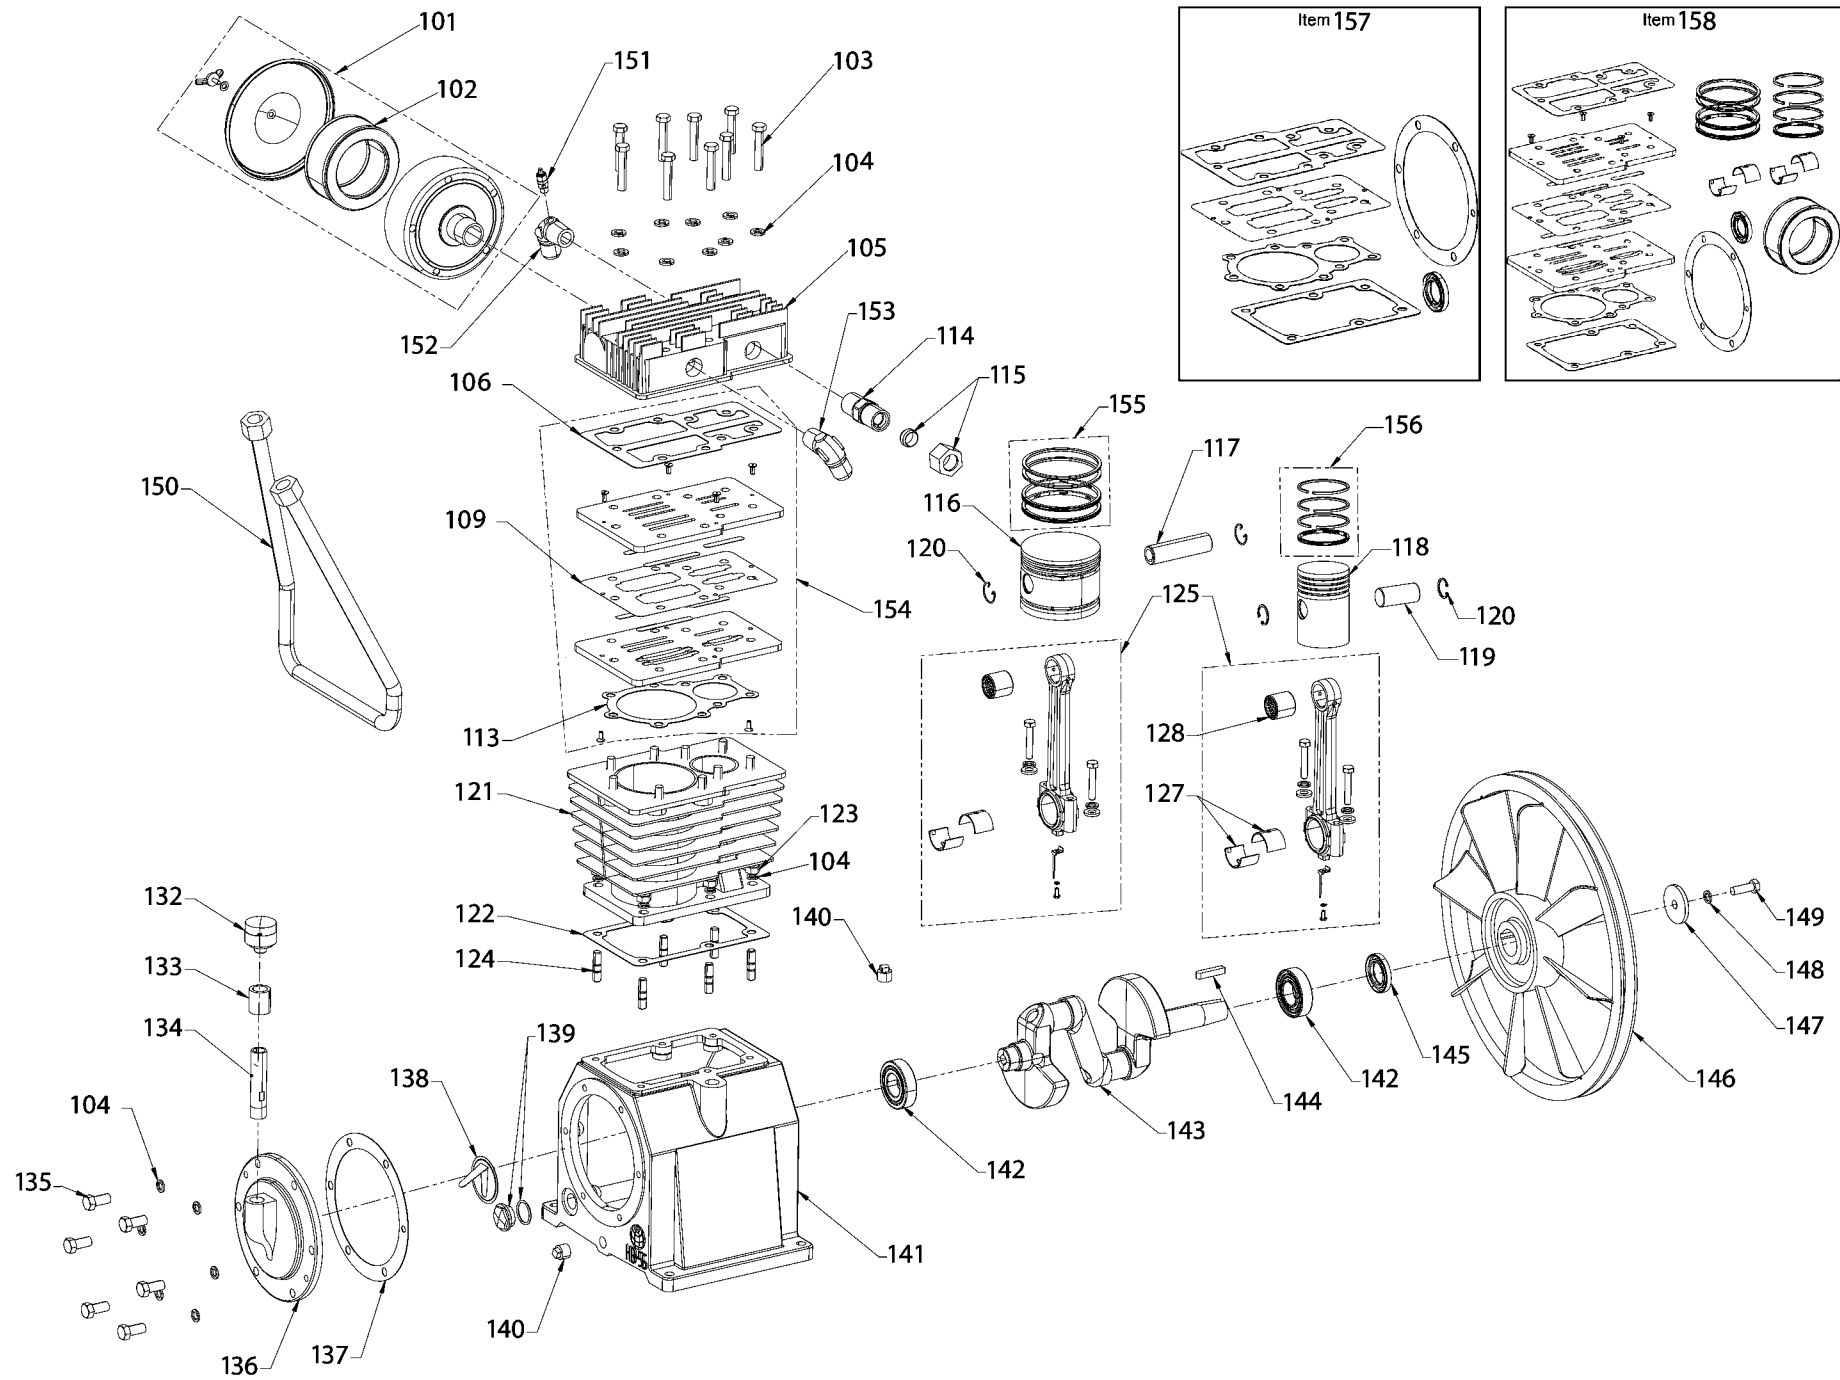

Parts drawing for pump 040-0460 (HB55)

Parts List for PXC MV5048055 Type 0

Item Number	Part Number	Description	Qty Required
1	5140153-24	PULLEY	1
2	5140153-25	V-BELT	1
3	5140119-72	O-RING	2
3	5140119-74	BUSHING	1
3	5140119-71	BUSHING	1
3	5140119-09	PET COCK	1
4	5140119-65	CHECK VALVE	1
5	5140153-47	PUMP ASSEMBLY	1
6	5140153-26	NUT	4
7	5140153-27	NUT	4
8	5140153-28	LOCK NUT	2
9	5140153-29	SCREW	5
10	5140153-30	SCREW	4
11	5140153-31	SCREW	4
12	5140153-32	WASHER	5
13	5140153-33	WASHER	6
14	5140153-34	WASHER	8
15	5140153-35	SCREW	4
16	5140153-36	SCREW	2
17	5140119-64	ELBOW	1
18	5140119-63	CONNECTOR	2
19	5140119-90	STRAIN RELIEF	1
20	5140119-14	WARNING LABEL	1
22	5140120-39	PRESSURE SWITCH	1
23	5140119-13	WARNING LABEL	1
24	5140153-39	U-NUT	4
25	5140153-40	BRACKET	2