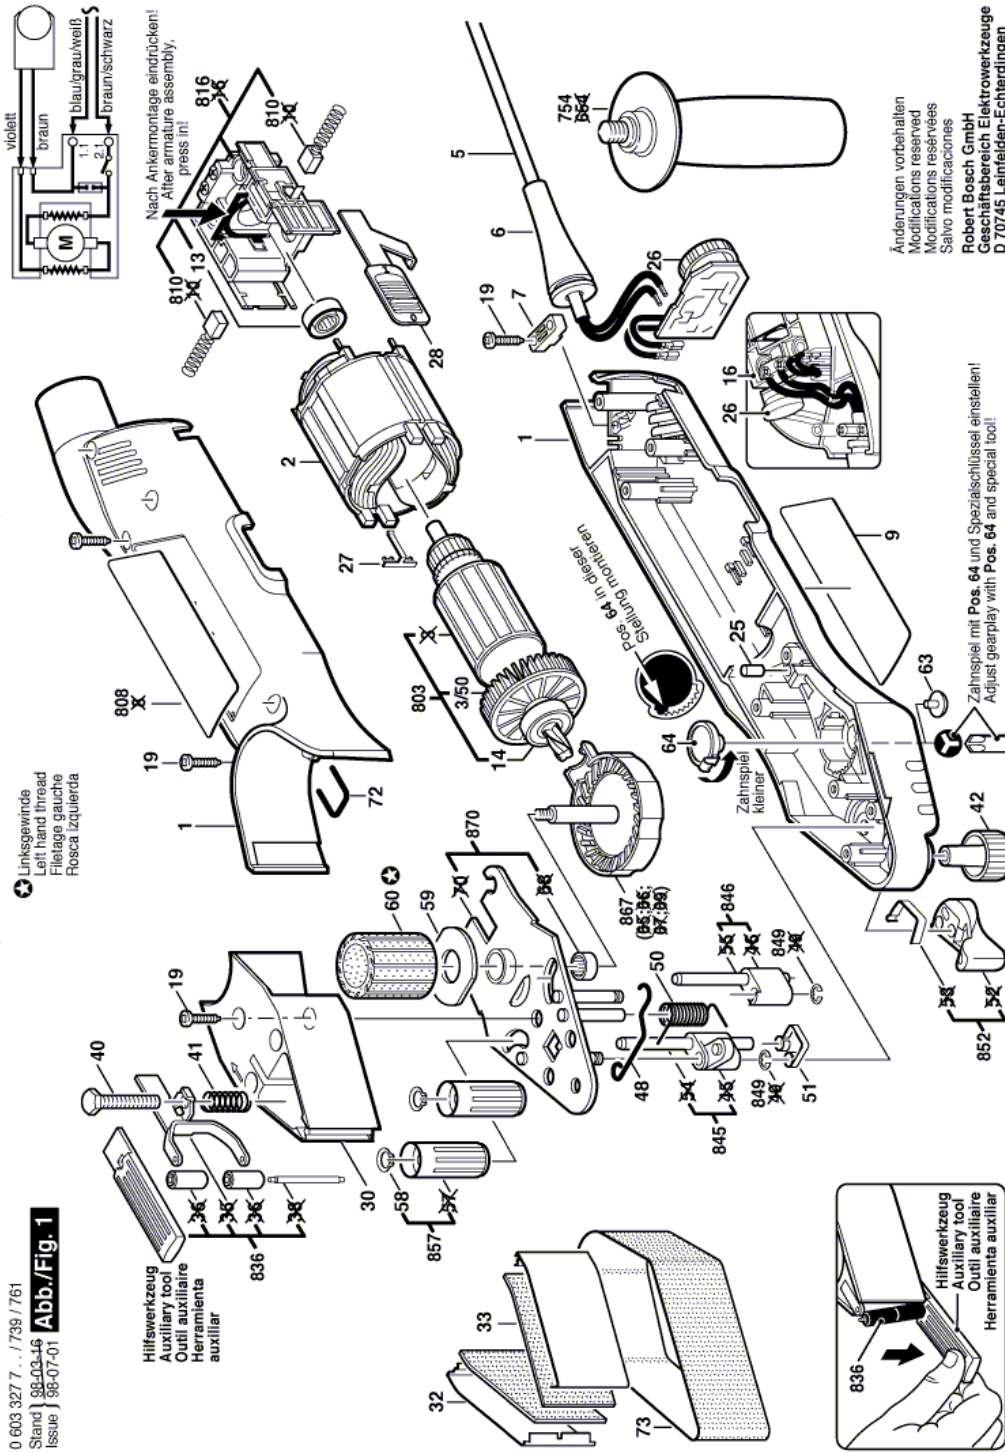

Illustration - Type E

Information subject to change without further notice.