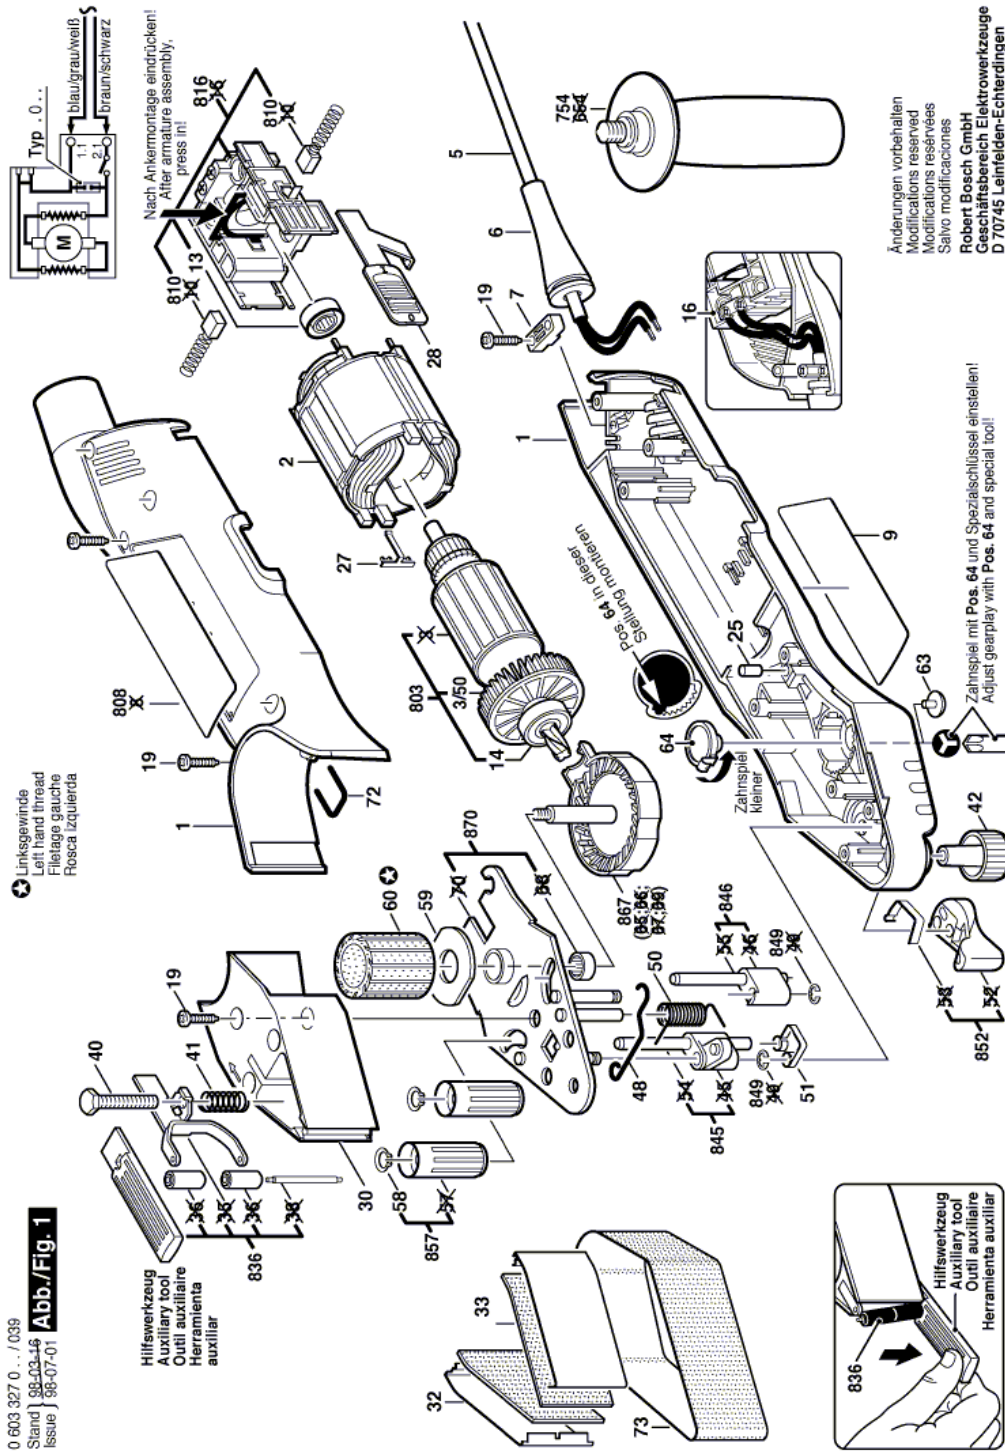

Illustration - Type E

Information subject to change without further notice.