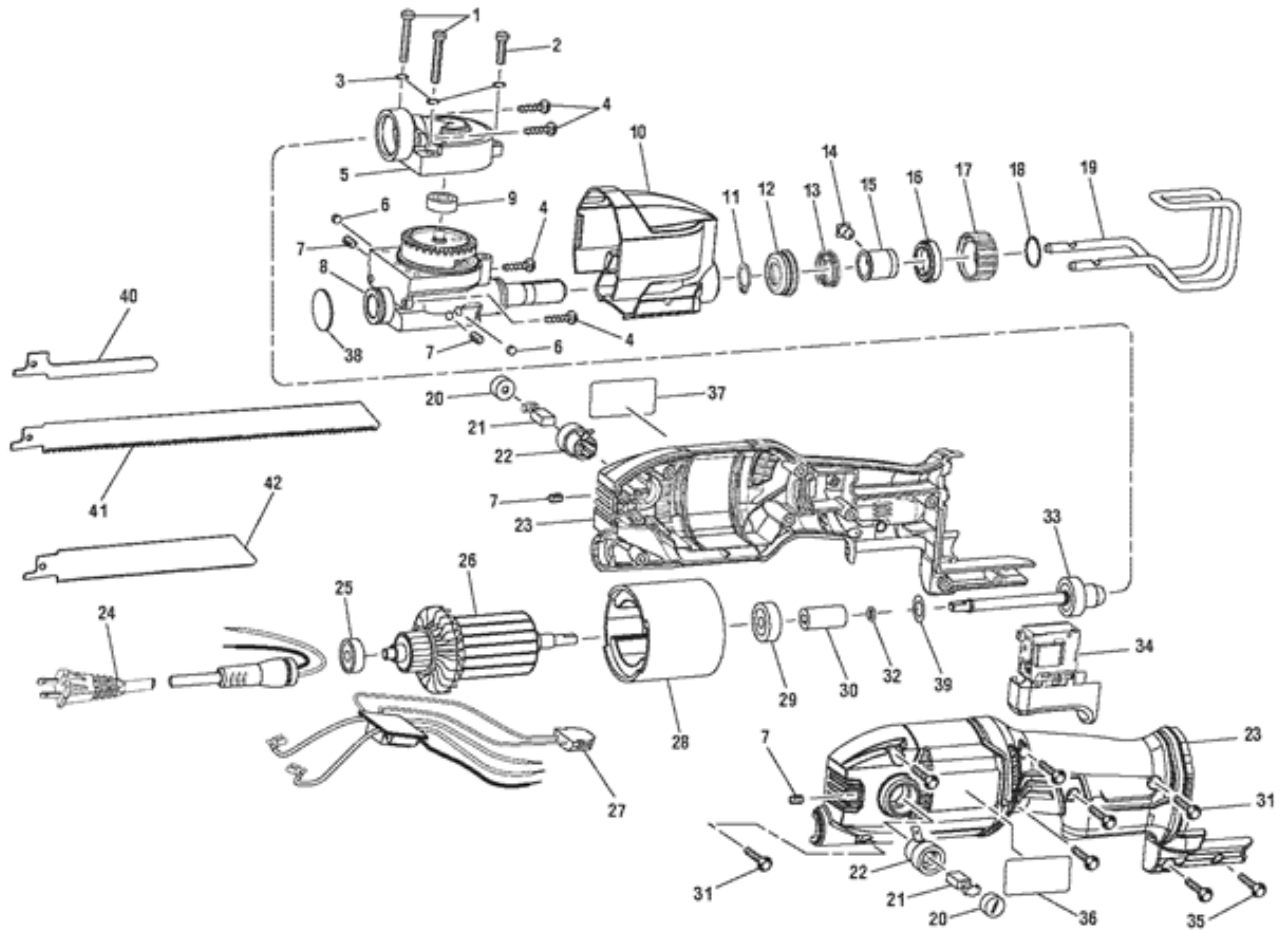

POWERSTROKE RECIPROCATING SAW - MODEL NO. PSL1RS01

The model number will be found on a label attached to the motor housing. Always mention the model number in all correspondence regarding your **RECIPROCATING SAW** or when ordering replacement parts.

Ref #	Part #	Description	Qty	Context Note	Foot Note
1	660414014	Screw (M4 x 20 mm)	2		
2	660414015	Screw (M4 x 14 mm)	1		
3	670030009	Spring Washer (OD7.2 x ID4.1 x 1)	3		
4	660024059	Screw (M4 x 13 mm)	4		
5	302908001	Gear Cover Assembly (Inc. Key No. 9)	1		
6	560020001	Rubber Pin	2		
7	660439002	Screw (M4 x 8 mm, Hex Soc. Hd.)	4		
8	302909001	Gear and Case Assembly	1		
9	672089001	Ball Bearing (ID6 x OD17 x 6, 606ZZ)	1		
10	517056004	Front Cover	1		
11	6939601	C-Ring	1		
12	514778002	Spring Cover	1		
13	672186001	Torsion Spring	1		
14	691261001	Lock Pin	1		
15	672200001	Sleeve	1		
16	672193001	Rear Cam	1		
17	672192002	Front Cam	1		
18	672297001	Retaining Ring	1		
19	672640001	Shoe	1		
20	516851001	Brush Cap	2		
21	290668001	Brush Assembly	2		
22	516850001	Brush Holder	2		
23	302910003	Housing Assembly	1		
24	730377053	Power Cord	1		
25	681336001	Ball Bearing (626Z)	1		
26	302911001	Armature Assembly	1	(Inc. Key Nos. 25 and 29-30)	
27	290804049	Circuit Board Assembly	1		
28	741134001	Field	1		
29	681258001	Ball Bearing (636Z)	1		
30	610755001	Transmission Shaft	1		
31	660024056	Screw (M4 x 13.5 mm)	7		
32	562025001	O-Ring (Dia 1.5 x ID5)	1		
33	302845001	Pinion Assembly	1		
34	760406029	Switch Assembly	1		
35	660230011	Screw (M3 x 10 mm)	1		

36	941004012	Data Plate	1	
37	941002018	Logo Plate	1	
38	902277001	Felt Seal	1	
39	632939001	Washer	1	
40	681294004	Metal Cutting Blade (Hard Metals)	1	
41	681293003	Wood Cutting Blade	1	
42	671946007	Metal Cutting Blade (Soft Metals)	1	
	902154006	Tool Bag	1	Not Shown
	990000050	Operator's Manual (961067980)	1	Not Shown