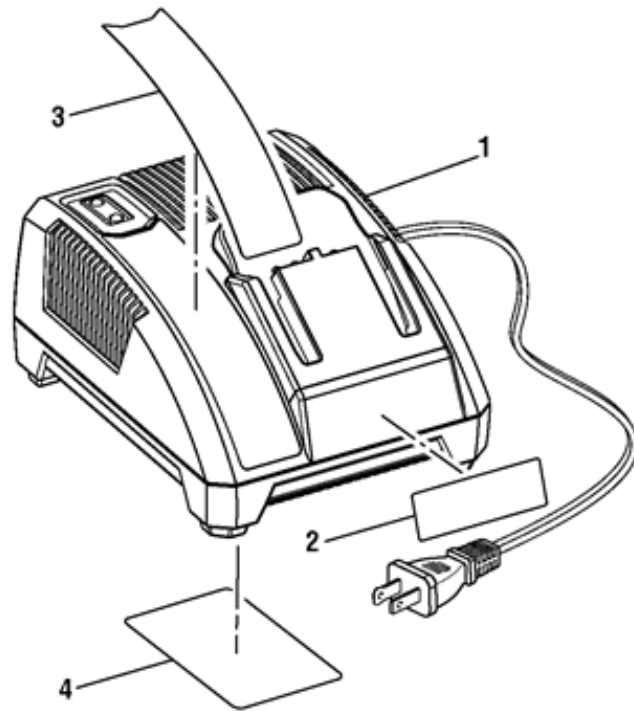

POWERSTROKE CHARGER - MODEL NO. PSL0CH181

The model number will be found on the charger. Always mention the model number in all correspondence regarding your **CHARGER** or when ordering replacement parts.

Ref #	Part #	Description	Qty	Context Note	Foot Note
1	140276025	Charger	1		
2	941002015	Logo Label	1		
3	941001024	Led Indicator Label	1		
4	941004009	Data Label	1		
	990000031	Operator's Manual (PSL0CH181)		Not Shown	