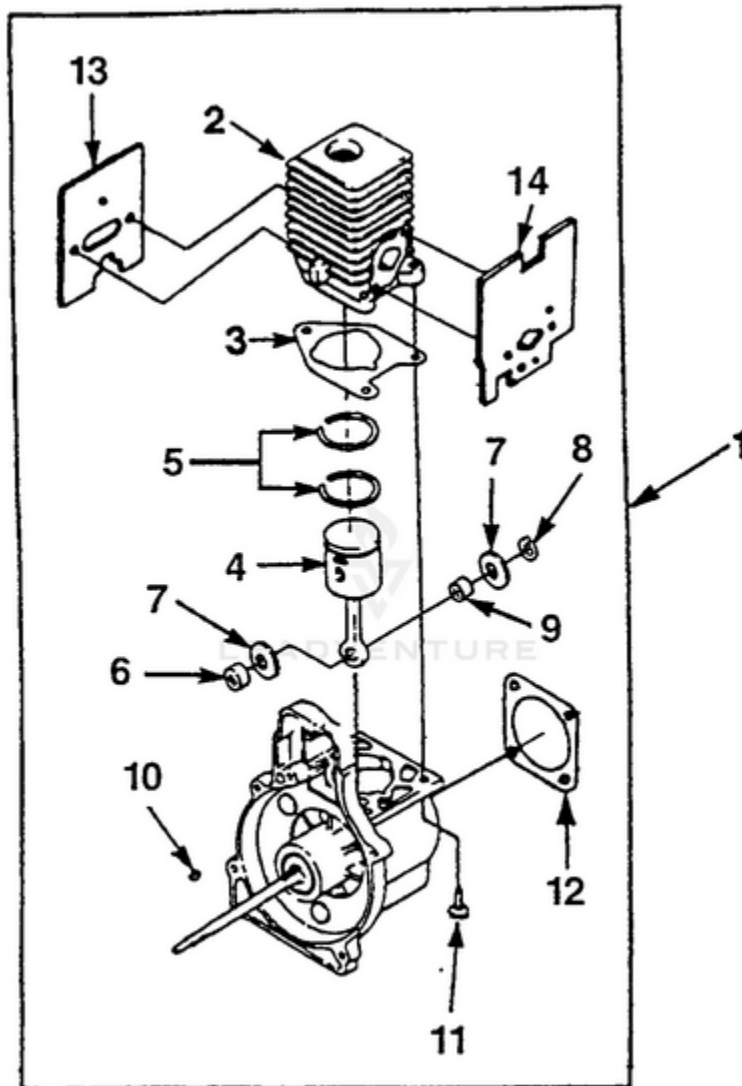

PSE3000 Edger UT-20610-A - Clutch, Intake And Tank

Rendered by LeadVenture, Inc.

Ref #	Part #	Description	Qty	Context Note
1	A02396A	TUBE ADAPTOR KIT	1	
2	81208	NUT-Hex (10-24)	1	
3	88054	SCREW-Sems Hex Hd. (10-24 X 1 1/4")	1	
4	88052	SCREW-Sems Hex Hd. (10-24 X 7/8")	4	
5	A04655	DRUM & CONNECTOR	1	
6	00242	CLUTCH	3	
7	03372	WASHER-Clutch	1	
8	035661	SPACER	1	
9	A04658	FUEL TANK	1	
10	0143917	TUBING-Rubber (4 1/4")	1	
11	9477230	TUBING-Rubber (7 1/2")	1	
12	98268A	CLAMP-Wire	1	
13	49422	FILTER-Fuel	1	
14	98792	BUMPER-Rubber	3	
15	A00982A	CAP-Fuel Tank	1	
16	04474	SCREW-Hex Hd. (10-24 X 2 1/4")	2	
17	00775A	GASKET-Heat Dam	1	
18	825491	SCREW-Taptite, Torx (10-24 X 1")	2	
19	00864B	HEAT DAM	1	
20	81208	NUT-Hex (10-24)	2	
21	98766A	GASKET-Carburetor	1	
22	A02607	CARBURETOR (Walbro)	1	
23	A04449	AIR FILTER KIT	1	
24	D98760A	FILTER-Air	1	

PSE3000 Edger UT-20610-A - Engine Internals

Rendered by LeadVenture, Inc.

Ref #	Part #	Description	Qty	Context Note
1	A06262	SHORT BLOCK	1	
2	A04740	CYLINDER & GASKET	1	
3	04388	GASKET-Cylinder	1	
4	A06291	PISTON ROD	1	
5	03179	RING-Piston	2	
6	04860	SPACER-Bearing	1	
7	00118	WASHER-Thrust	2	
8	03796	RING-Retaining	1	
9	02461	BEARING-Needle	1	
10	69250	KEY-Woodruff	1	
11	82568	SCREW-Torx Pan Hd. (10-24 X 3/4")	3	
12	98767A	GASKET-Crankcase	1	
13	98786C	GASKET-Muffler	1	
14	00775A	GASKET-Heat Dam	1	