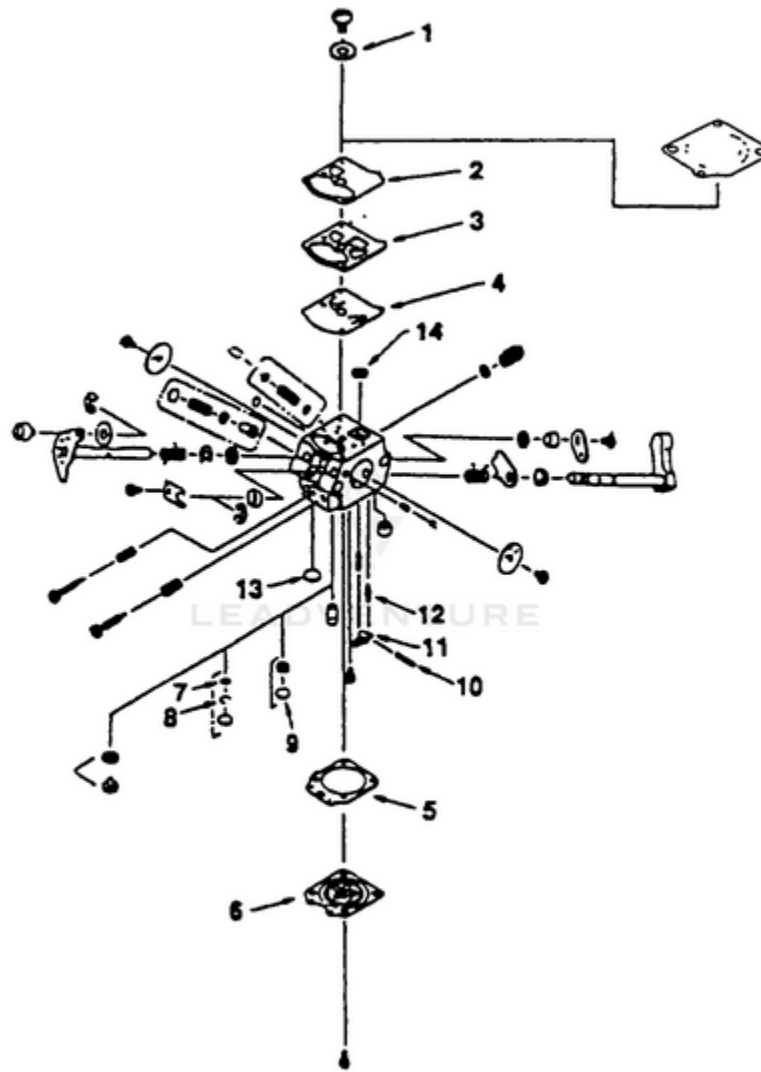

PSE3000 Edger UT-20610-A - Carburetor

Rendered by LeadVenture, Inc.

Ref #	Part #	Description	Qty	Context	Note
1	06315	Repair Kit			
2	06315	Repair Kit			
2	06314	Gasket/Diaphragm Kit			
3	06315	Repair Kit			
3	06314	Gasket/Diaphragm Kit			
4	06315	Repair Kit			
4	06314	Gasket/Diaphragm Kit			
5	06315	Repair Kit			
5	06314	Gasket/Diaphragm Kit			
6	06315	Repair Kit			
6	06314	Gasket/Diaphragm Kit			
7	06315	Repair Kit			
8	06315	Repair Kit			
9	06315	Repair Kit			
10	06315	Repair Kit			
11	06315	Repair Kit			
12	06315	Repair Kit			
13	06315	Repair Kit			
14	06315	Repair Kit