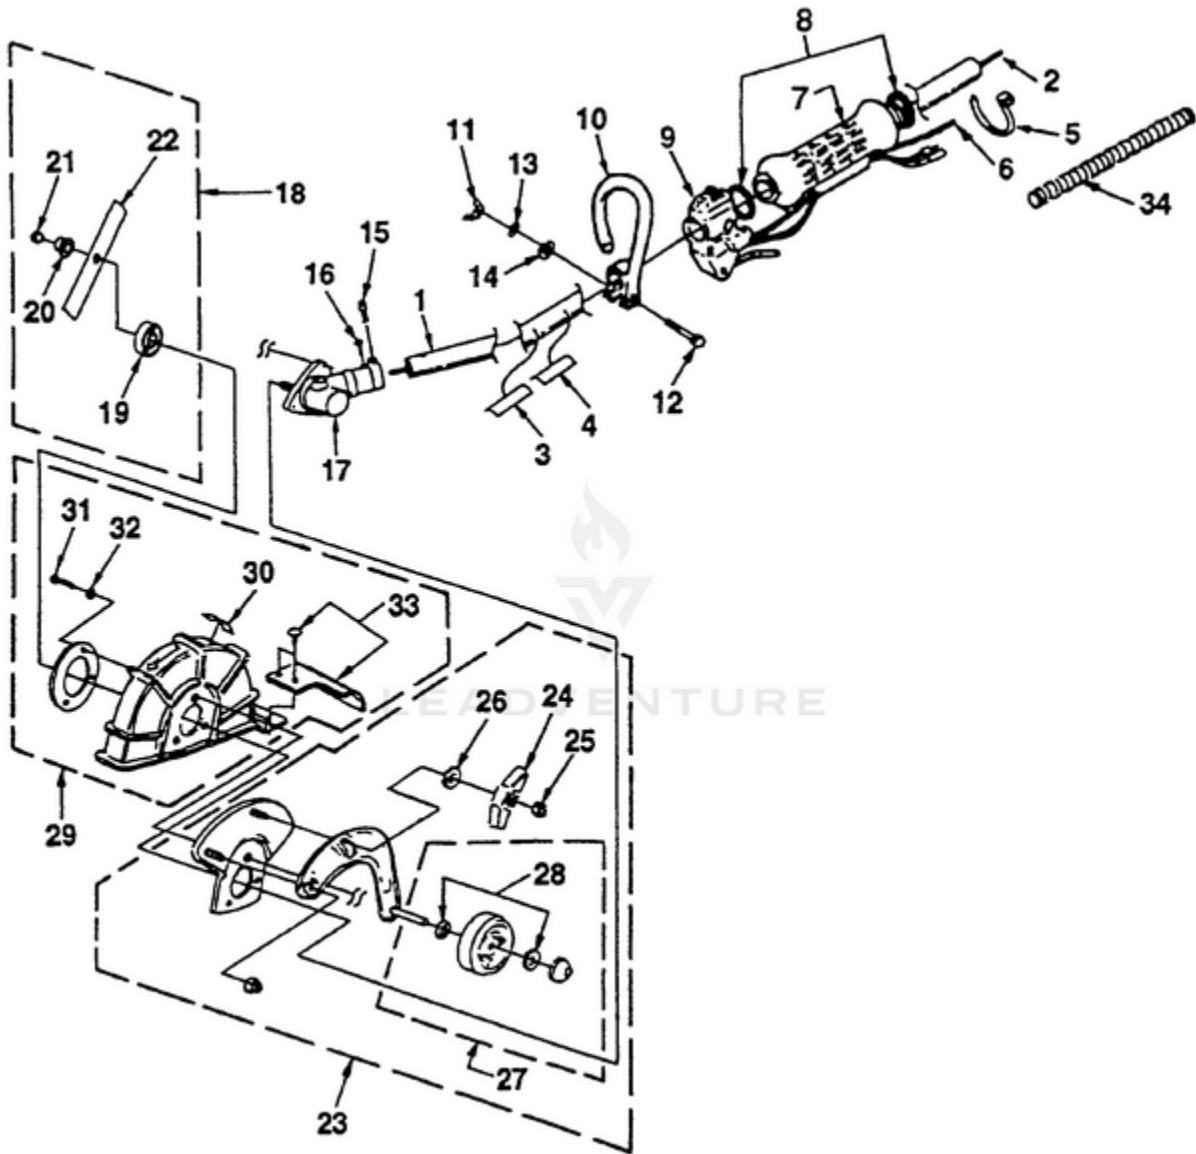

PSE3000 Edger UT-20610-A - Handles, Boom And Head

Rendered by LeadVenture, Inc.

Ref #	Part #	Description	Qty	Context Note
1	A06278	DRIVESHAFT HOUSING	1	Includes Item Nos. 2-4.
2	98818	SHAFT-Flexible	1	
3	02985	DECAL-Warning	1	
4	04458	DECAL-Start Inst.	1	
5	46840	TIE-Cable	1	
6	A03004	THROTTLE CABLE	1	
7	A06261	HANDLE GRIP KIT	1	Includes Item #8.
8	00737	SPRING-Tension	2	
9	A00738	THROTTLE & SWITCH	1	
10	A04709	HANDLE-Front	1	Includes Item Nos. 11-14.
11	93992	NUT-Wing	1	
12	80295	SCREW-Cap Hex Hd. (1/4-20 X 2")	1	
13	83009	WASHER-Lock	1	
14	84003	WASHER-Flat	1	
15	82586	SCREW-Cap Socket Hd. (1/4-20 X 7/8")	1	
16	88049	SCREW-Sems Hex Hd. (10-24 X 1/2")	1	
17	A04151	GEAR HEAD	1	
18	A06281	BLADE KIT	1	Includes Item Nos. 19-22.
19	04168A	WASHER-Flanged	1	
20	04259	WASHER-Flanged (Lower)	1	
21	04277	NUT-Lock	1	
22	D04359	BLADE, 2" X 9" (Qty.-2)	1	
23	A06280	SUPPORT ARM ASSEMBLY	1	Includes Item Nos. 24-28.
24	06364	KNOB-Adjusting	1	
25	81162	NUT-Hex	1	
26	84010	WASHER-Flat	1	
27	A06279	WHEEL KIT	1	
28	84010	WASHER-Flat	2	
29	A06277	GUARD KIT	1	Includes Item Nos. 30-33.
30	03871	DECAL-Warning	1	
31	82593	SCREW-Hex Hd (10-24 X 5/8")	3	
32	83046	WASHER-Lock (#10)	3	
33	A06296	FLAP KIT	1	
34	00684	SLEEVING (Cut length to 10")	1