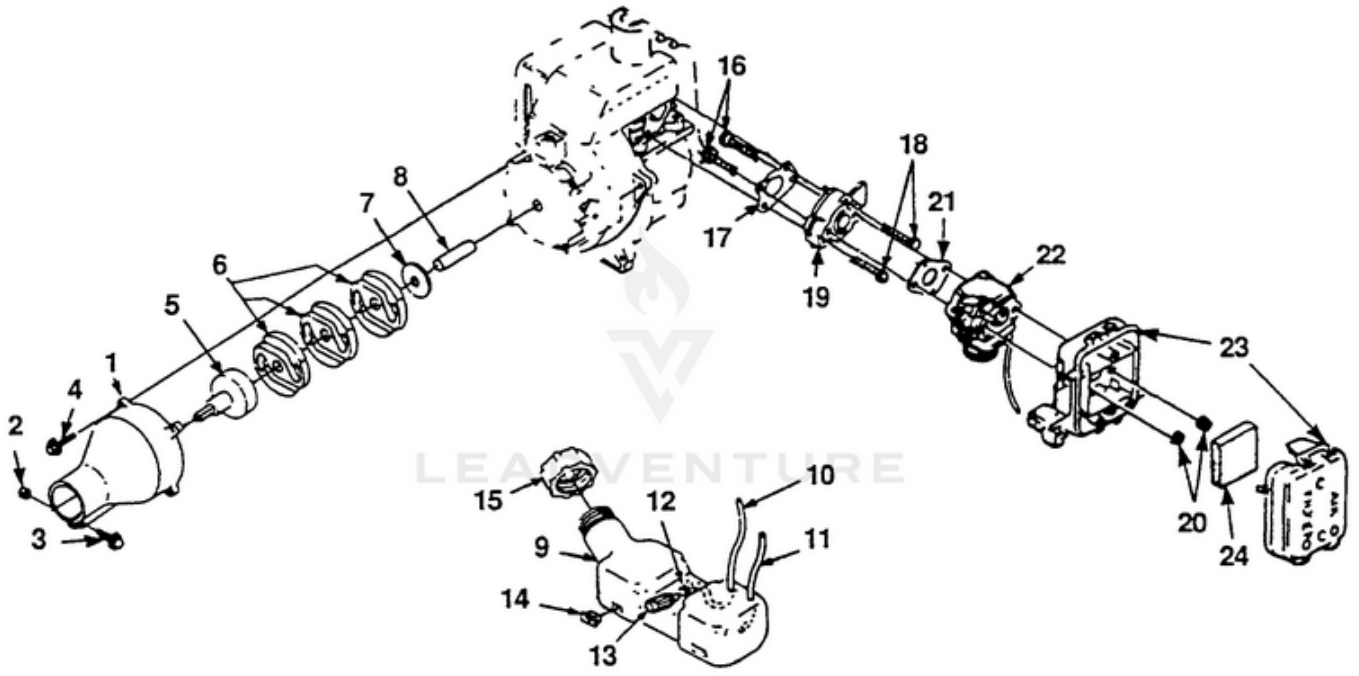

PSE3000 Edger UT-20610-A - Clutch, Intake And Tank

Rendered by LeadVenture, Inc.

Ref #	Part #	Description	Qty	Context Note
1	A02396A	TUBE ADAPTOR KIT	1	
2	81208	NUT-Hex (10-24)	1	
3	88054	SCREW-Sems Hex Hd. (10-24 X 1 1/4")	1	
4	88052	SCREW-Sems Hex Hd. (10-24 X 7/8")	4	
5	A04655	DRUM & CONNECTOR	1	
6	00242	CLUTCH	3	
7	03372	WASHER-Clutch	1	
8	035661	SPACER	1	
9	A04658	FUEL TANK	1	
10	0143917	TUBING-Rubber (4 1/4")	1	
11	9477230	TUBING-Rubber (7 1/2")	1	
12	98268A	CLAMP-Wire	1	
13	49422	FILTER-Fuel	1	
14	98792	BUMPER-Rubber	3	
15	A00982A	CAP-Fuel Tank	1	
16	04474	SCREW-Hex Hd. (10-24 X 2 1/4")	2	
17	00775A	GASKET-Heat Dam	1	
18	825491	SCREW-Taptite, Torx (10-24 X 1")	2	
19	00864B	HEAT DAM	1	
20	81208	NUT-Hex (10-24)	2	
21	98766A	GASKET-Carburetor	1	
22	A02607	CARBURETOR (Walbro)	1	
23	A04449	AIR FILTER KIT	1	
24	D98760A	FILTER-Air	1	

PSE3000 Edger UT-20610-A - Engine Internals

Rendered by LeadVenture, Inc.

Ref #	Part #	Description	Qty	Context Note
1	A06262	SHORT BLOCK	1	
2	A04740	CYLINDER & GASKET	1	
3	04388	GASKET-Cylinder	1	
4	A06291	PISTON ROD	1	
5	03179	RING-Piston	2	
6	04860	SPACER-Bearing	1	
7	00118	WASHER-Thrust	2	
8	03796	RING-Retaining	1	
9	02461	BEARING-Needle	1	
10	69250	KEY-Woodruff	1	
11	82568	SCREW-Torx Pan Hd. (10-24 X 3/4")	3	
12	98767A	GASKET-Crankcase	1	
13	98786C	GASKET-Muffler	1	
14	00775A	GASKET-Heat Dam	1	