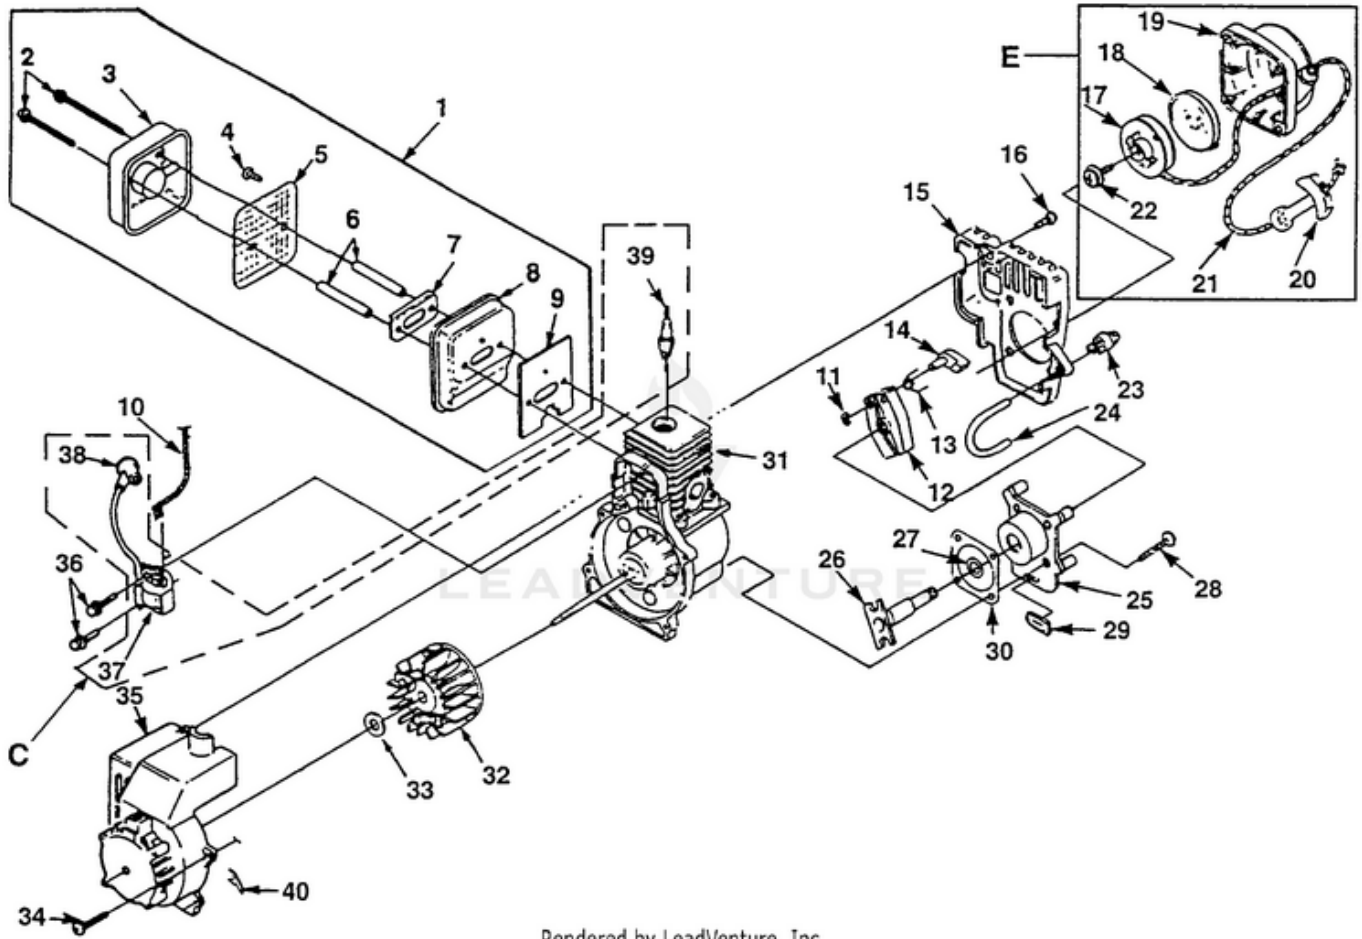

PSE3000 Edger UT-20610-A - Ignition Starter And Muffler

Rendered by LeadVenture, Inc.

Ref #	Part #	Description	Qty	Context Note
1	A04837	MUFFLER-Complete	1	Includes Item Nos. 2-9.
2	88060	SCREW-Sems Hex Hd.(10-24 X 2 1/5")	2	
3	A04786	COVER-Muffler	1	
4	82367	SCREW	1	
5	04790	SCREEN-Spark	1	
6	04785	SPACER-Muffler	2	
7	98783	PLATE-Reinforcing	1	
8	04710	MUFFLER BODY	1	
9	98786C	GASKET-Muffler	1	
10	A00681	LEAD-Electrical	1	
11	0401804	RETAINING RING	1	
12	0401801	CUP-Starter	1	
13	0401803	SPRING-Starter	1	
14	0401802	PAWL-Starter	1	
15	04023	COWLING-Engine	1	
16	82541	SCREW-Thread EForming (#10 X 1/2")	1	
E	A04069	STARTER-Complete	1	Includes Item Nos. 17-22.
17	0406905	PULLEY-Starter	1	
18	0406906	SPRING-Recoil	1	
19	0406901	HOUSING-Starter	1	
20	0406902	GRIP-Starter	1	
21	0406903	ROPE-Starter	1	
22	0406904	SCREW-Set	1	
23	01183	BULB-Air Purge	1	
24	0143932	RUBBER TUBING (8")	1	
25	A040171A	CRANKCASE COVER	1	Includes Item Nos. 26 & 27.
26	04016B	SHAFT-Starter	1	
27	04589	SPACER	1	
28	82538	SCREW-Thread Form. (10-24 X 3/4")	4	
29	98792	BUMPER-Rubber	1	
30	98767A	GASKET-Crankcase	1	
31		SHORT BLOCK	1	
32	A04158	ROTOR & STARTER PAWL	1	
33	95479A	WASHER-Flat	1	
34	82538	SCREW-Thread Form. (10-24 X 3/4")	4	
35	A02576D	HOUSING-Engine w/Decals	1	
36	82540	SCREW-Thread Form (8-32 X 1")	2	
C	A04446	IGNITION KIT	1	Includes Item Nos. 37-39.
37	94711CS	MODULE	1	
38	A33055	TERMINAL HIGH TENS(P TBO	1	
39	96169S	SPARK PLUG (DJ-7Y)	1	
40	02851	TAB-Male	1