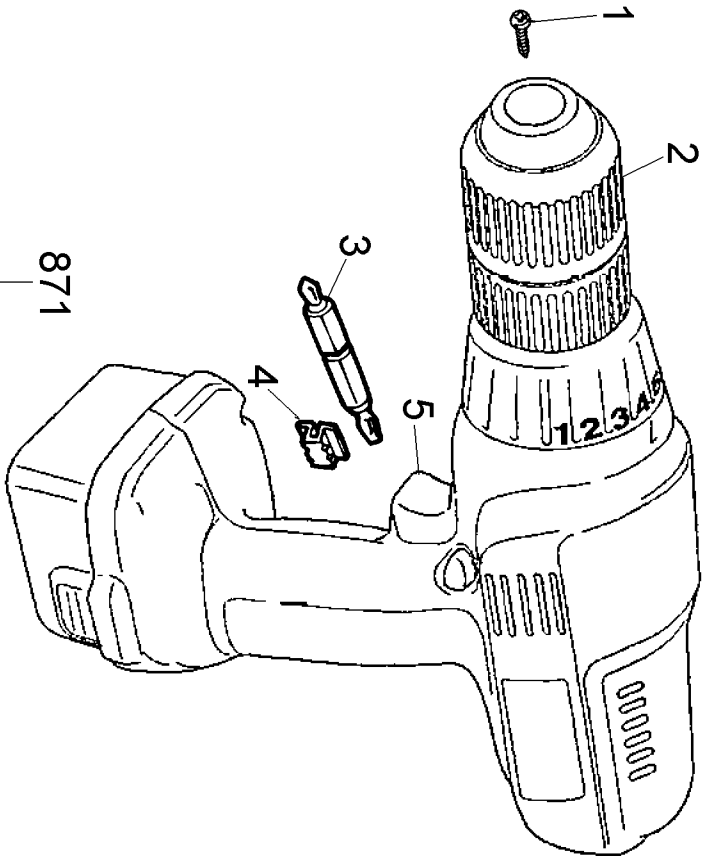

## Parts List for PS3725K Type 1

Item Number	Part Number	Description	Qty Required
1	149518-01	SCREW	1
2	498796-00	KEYLESS CHUCK	1
3	607918-41	SCREWDRIVER BIT	1
4	148354-03	BIT CLIP	1
5	486349-03	SWITCH	1
861	499125-00	KIT BOX	1
866	PS145	18V BATTERY	1
867	645221-00	BATTERY CAP	1
871	90500930-01	PS185 18V CHARGER	1
875	497641-05	LATCH	2