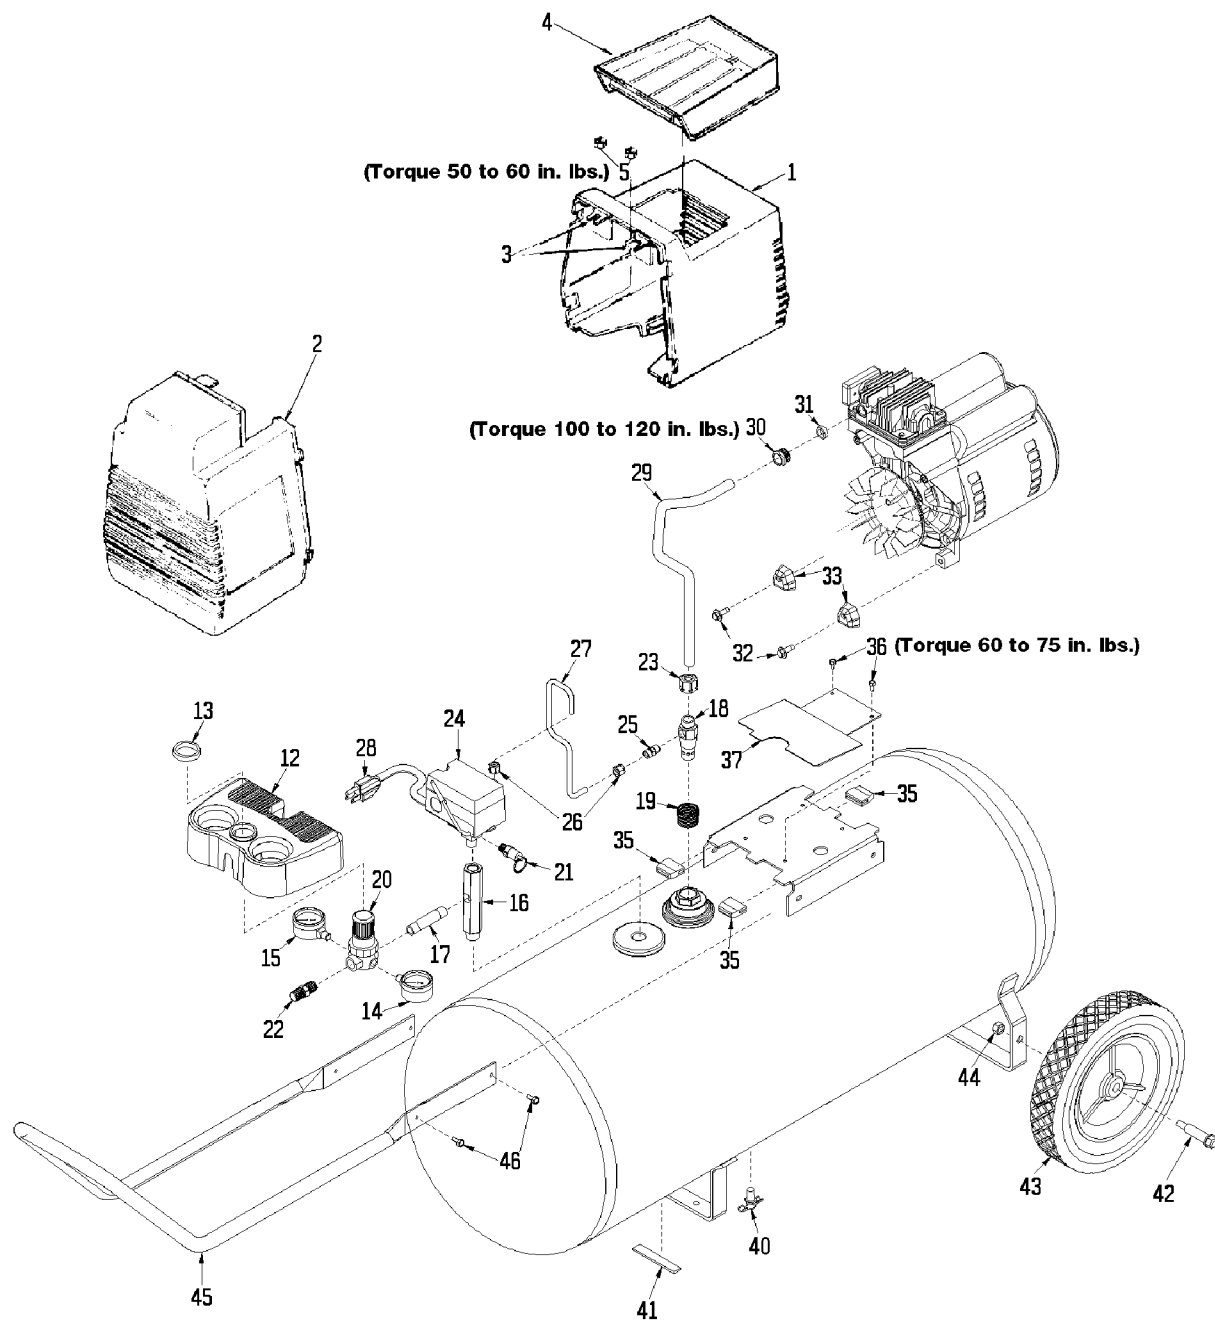

KEY NO.	TORQUE
55	7 to 10 Ft. Lbs.
56	7 to 10 Ft. Lbs.
66	100 to 120 In. Lbs.
69	80 to 100 In. Lbs.
◆	42 to 48 In. Lbs.

## Parts List for PRFC5020 Type 0

Item Number	Part Number	Description	Qty Required
1	AC-0046	SHROUD REAR 3PT SING	1
2	AC-0078	SHROUD FRONT BLK	1
3	CAC-1121	BRACKET SHROUD	2
4	CAC-1080	TRAY TOOL	1
5	038738-00	NUT	2
12	000000-00	No Longer Available	1
13	CAC-61	RING PANEL MOUNTING	1
14	AC-0009-1	GAUGE RIGHT HAND	1
15	Z-AC-0010-1	GAUGE LEFT HAND	1
16	AC-0027-2	STANDPIPE BRASS MALE	1
17	SSP-480	NIPPLE 1/4-18 NPT X	1
18	A19711	VALVE CHECK 1/2NPT X	1
19	000000-00	No Longer Available	1
20	AC-0007	REGULATOR 4PORT P1P2	1
21	97503734	VALVE SAFETY 150 .12	1
22	D26889	ADAPTER .25 NPT X .2	1
23	SSP-7813	ASSY NUT SLEEVE 3/8	1
24	5140112-18	PRESSURE SWITCH	1
25	SS-8553	CONNECTOR BODY	1
26	SSP-7811	ASSY NUT SLEEVE 1/4	2
27	AC-0028	TUBE PRES REL .250OD	1
28	SUDL-413-2	ASSY CORD POWER ST	1
29	AC-0125	TUBE OUTLET .375OD A	1
30	SSP-7821-1	NUT .563-18 UNF HEX	1
31	SSG-3105	ORING 306/296ID 073/	1
32	91895680	SCREW .250-20X.750 H	2
33	ACG-18	CUP SADDLE MOUNT	2