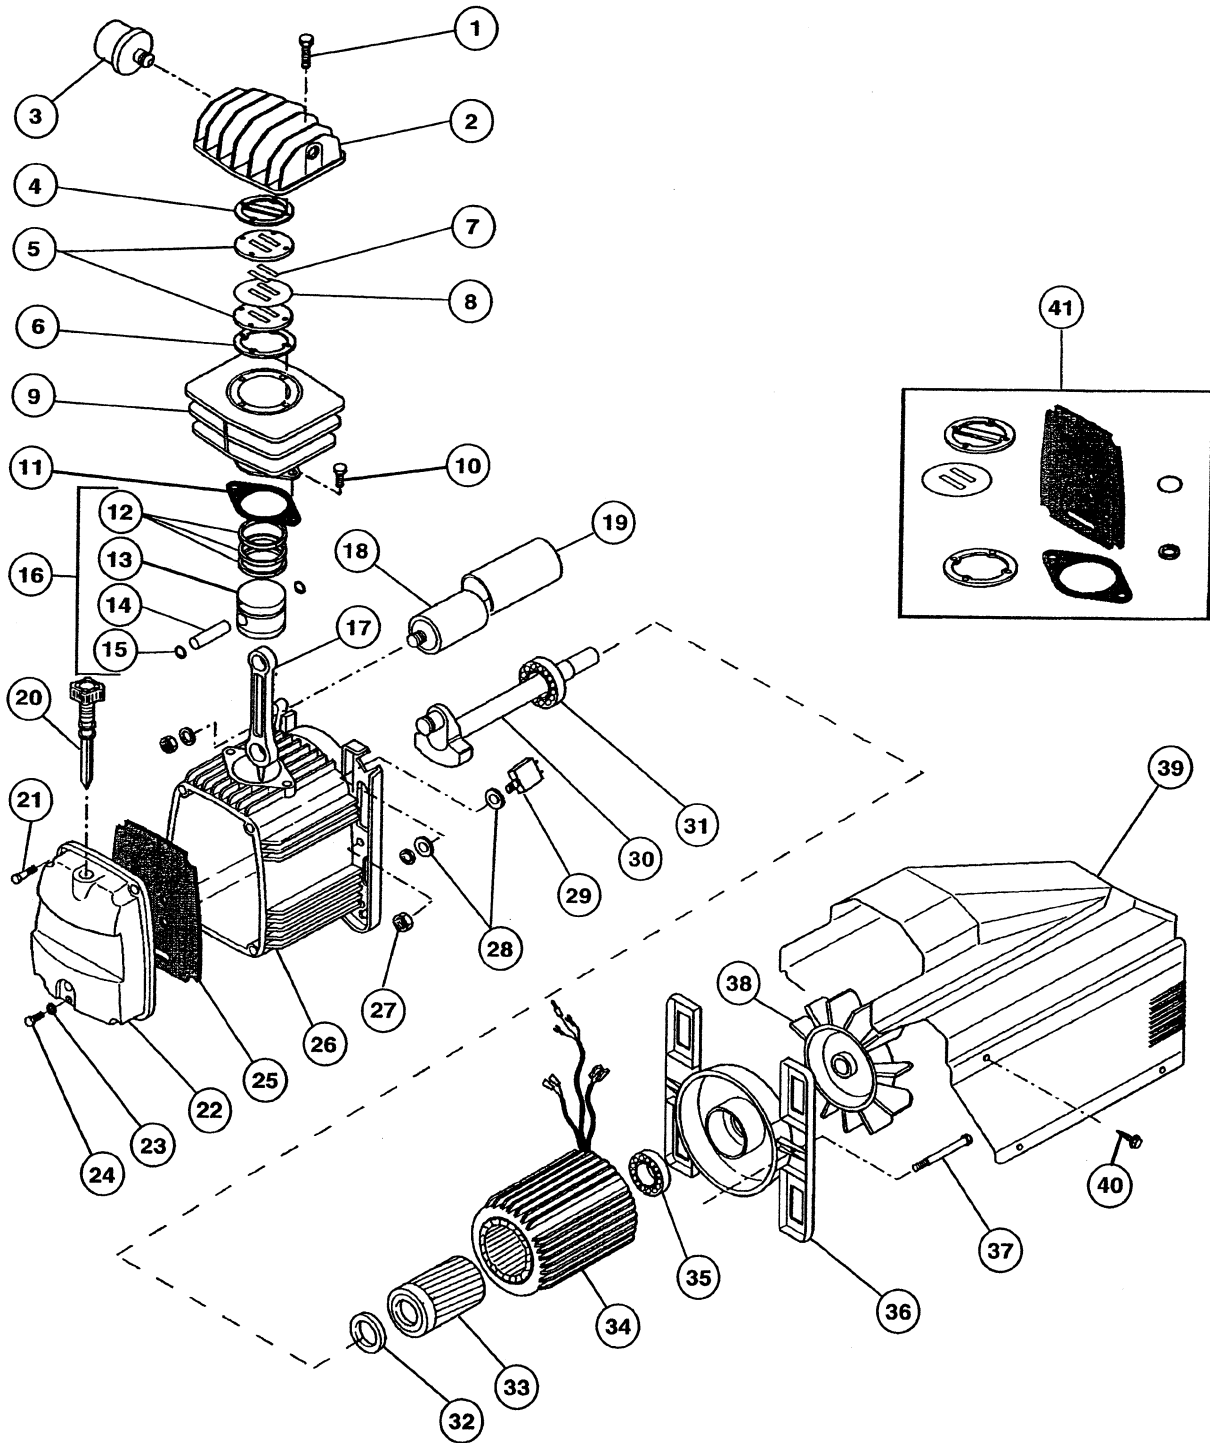

## SCHEMATIC FOR PMP11MK246FC

### PARTS LIST FOR PMP11MK246FC

Schematic #	Description	Part #	Qty.
1	Bolt	FC014002021	4
2	Head	FC116022002	1
3	Intake Filter Assy. (Mdl's FC2002, FC2002HBP6) (Mdl's D2002HPV5, D2002HSSV5)	FC317007000 317013000F	1 1
4	Gasket	FC116022007	1
5	Valve Plate	FC116022013	2
6	Gasket	FC116022014	1
7	Valve	FC116022038	2
8	Gasket	FC116022012	1
9	Cylinder	FC116093009	1
10	Bolt	FC014011064	2
11	Gasket	FC116091016	1
12	Ring Set	FC216022002	1
13	Piston	FC116022004	1
14	Piston Pin	FC116022040	1
15	Snap Ring	FC015001000	2
16	Piston Assembly	FC416022004	1
17	Connecting Rod	FC116091021	1
18	Capacitor	FC009200075	1
19	Capacitor Cover	FC116034013	1
20	Dipstick	FC312043000	1
21	Screw	FC014013021	4
22	Crankcase Cover	FC116091002	1
23	O-Ring	FC010072000	1
24	Drain Plug	FC014013024	1
25	Diaphragm	FC116091011	1
26	Motor Housing	FC116091001	1
27	Nut	FC014003002	2
28	Washer	FC014005009	2
29	Manual Reset Button	FC008331000	1
30	Crankshaft	FC116022011	1
31	Bearing	FC033027000	1
32	Seal	FC010029000	1
33	Rotor	FC116092003	1
34	Stator	FC416QC4652	1
35	Bearing	FC033005000	1
36	End Bell	FC116011002	1
37	Bolt	FC116011038	2
38	Fan	FC116001003	1
39	Shroud	FC116QC0001	1
40	Screw	FC014006121	2
41	Gasket Set	FC216093003	1