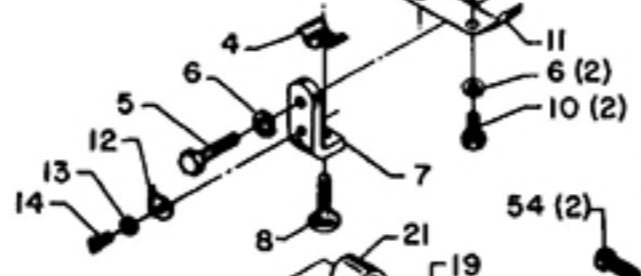

96

RIP FENCE & MITER GAGE

BLADE GUARD, SPLITTER & ANTI-KICKBACK ATTACHMENT