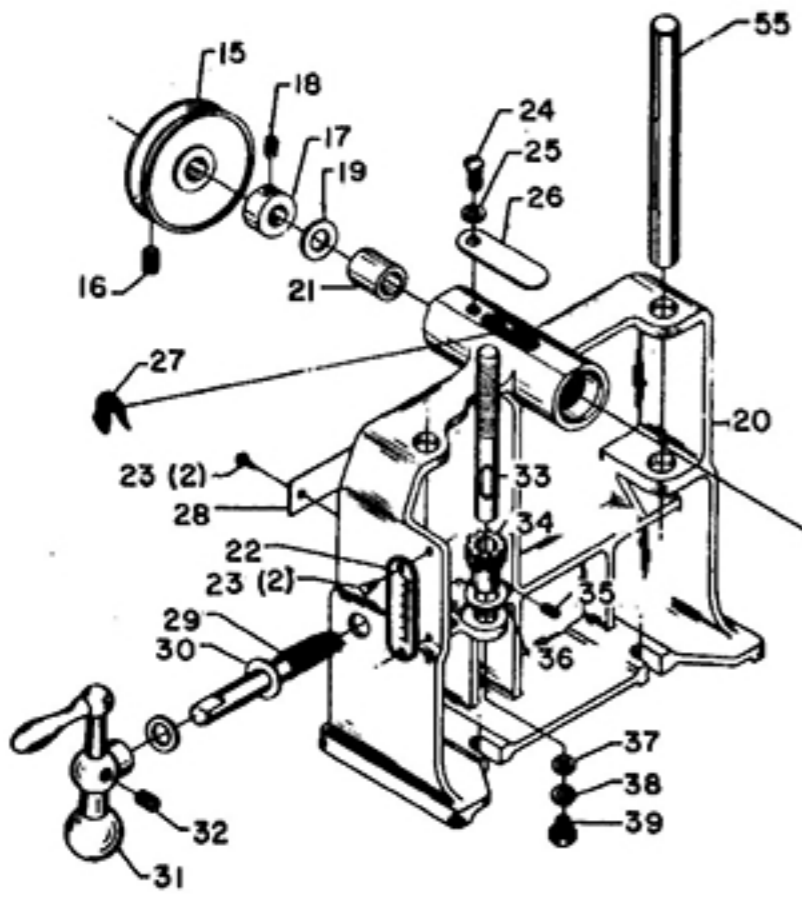

96

RIP FENCE & MITER GAGE

BLADE GUARD, SPLITTER & ANTI-KICKBACK ATTACHMENT