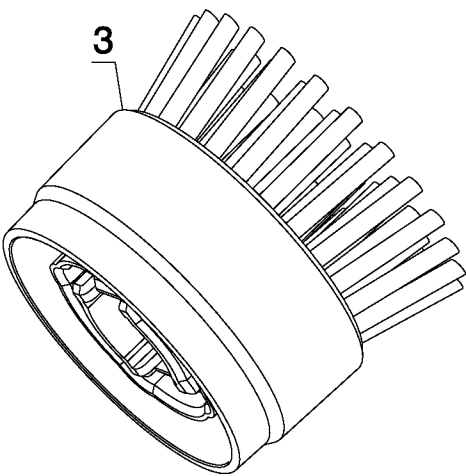

5

4

3

4

1

2

6

7

Parts List for PKS175 Type 1

Item Number	Part Number	Description	Qty Required
1	478056-00	PAD,SCRUB	1
2	478056-01	PAD,SCRUB-WHITE	1
3	477831-00	SCRUB BRUSH	1
4	478981-00	GLASS SCRUBBER	1
5	000000-00	No Longer Available	1