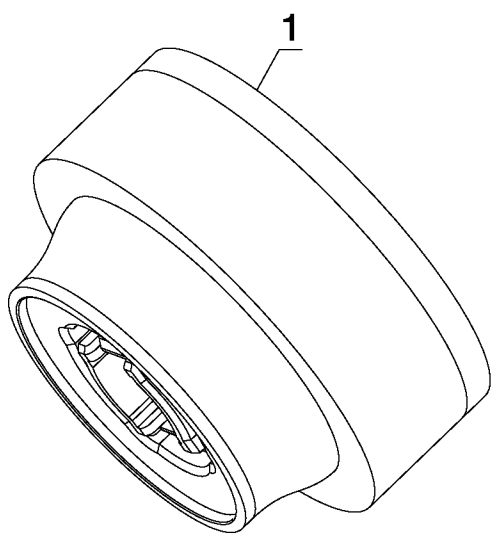

5

4

3

4

1

2

6

7

Parts List for PKS175 Type 1

Item Number	Part Number	Description	Qty Required
1	478056-00	PAD,SCRUB	1
2	478056-01	PAD,SCRUB-WHITE	1
3	477831-00	SCRUB BRUSH	1
4	478981-00	GLASS SCRUBBER	1
5	000000-00	No Longer Available	1