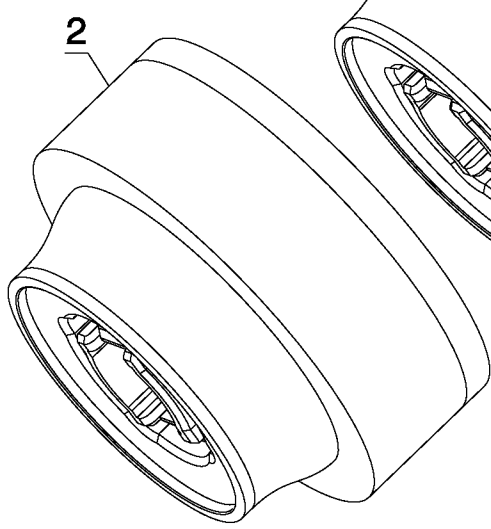

5

4

3

4

1

2

6

7

Parts List for PKS175 Type 1

Item Number	Part Number	Description	Qty Required
1	478056-00	PAD,SCRUB	1
2	478056-01	PAD,SCRUB-WHITE	1
3	477831-00	SCRUB BRUSH	1
4	478981-00	GLASS SCRUBBER	1
5	000000-00	No Longer Available	1