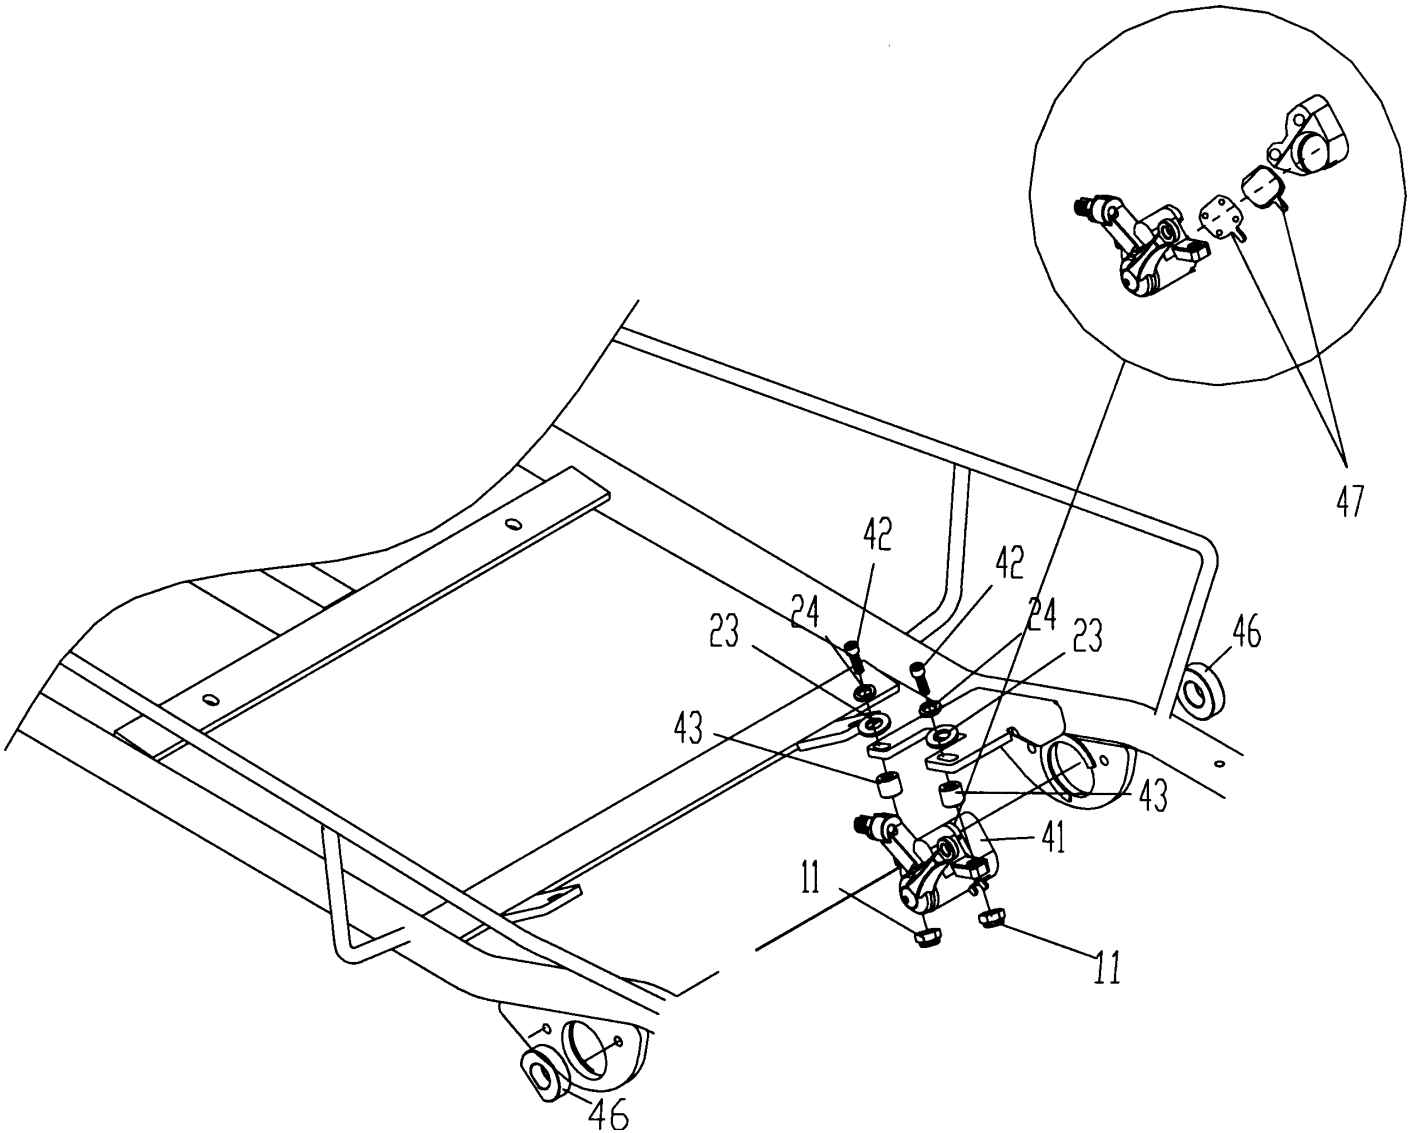

ISM, Inc. • 1028 4th Street SW • Auburn, WA 98001 • Phone: (253) 333-1200 • Fax: (253) 333-1212

www.tanaka-usa.com

custsvc@tanaka-ism.com

ITEM	PART NUMBER	DESCRIPTION	QTY	COMMENTS
1-1	30798	GRIP, HANDLE	2	
1-2	70079	LEVER, BRAKE ASS'Y	1	
1-2-1	30801	LEVER, BRAKE	1	
1-2-2	70023	CABLE, BRAKE, TPK	1	
1-3	70024	LEVER, THROTTLE ASSY, TPK	1	
1-3-2	70026	CABLE, THROTTLE, TPK	1	
1-4	70027	HANDLEBAR, TPK	1	
1-5	70028 BK	FRAME, BLACK, TPK	1	
1-6	70029	HANDLEBAR STEM	1	
1-6-1	70078	HANDLEBAR STEM CAP	1	
1-13	70041	TIE ROD, LONG	1	
1-25	70051	HANDLEBAR NYLON	1	
1-26	70052	PLASTIC, GM2518	1	
1-31	70055	SWITCH, TOGGLE, TPK	1	
1-44	70066	PLATE, SWITCH	1	
1-68	70068	CABLE END, THROTTLE	1	
1-83	70076	WASHER	2	
1-84	30830	WASHER, SPRING M6	2	
1-86	31566	BOLT, M6xP1.0x15	2	

ITEM	PART NUMBER	DESCRIPTION	QTY	COMMENTS
2-6	70029	HANDLEBAR STEM	1	
2-7-1	70030	HEAD BEARING KIT	1	
2-8	70038	STEERING STEM	1	
2-9	31563	BOLT,M6xP1.0x20	1	
2-10	70039	TIE ROD END	1	
2-11	30936	NUT,M6xP1.0	3	
2-12	70040	TIE ROD,SHORT	1	

ITEM	PART NUMBER	DESCRIPTION	QTY	COMMENTS
3-10	70039	TIE ROD END	3	
3-11	30936	NUT,M6xP1.0	7	
3-13	70041	TIE ROD,LONG	1	
3-14	70042	SPACER,T-1174	3	
3-15	70043	WHEEL MOUNT,RIGHT	1	
3-16	70044	BOLT,K-292	2	
3-18	70045	WASHER	2	
3-19	70046	NUT	2	
3-20	70047	WHEEL BEARING,FRONT,TPK	4	
3-21	70048	SPACER,T-1172	2	
3-22	31795	FRONT WHEEL SET,STOCK	1	NOTE: Wheel bearings not included
3-23	70050	WASHER	2	
3-69	70069	WHEEL MOUNT,LEFT	1	
3-72	30936	NUT,M6xP1.0	2	
3-89	31468	BOLT,M6xP1.0x25	2	
3-90	31428	BOLT,M6xP1.0x30	2	

ITEM	PART NUMBER	DESCRIPTION	QTY	COMMENTS
5-11	30936	NUT,M6xP1.0	4	
5-29	70054	KART SEAT	1	
5-30	31468	BOLT,M6xP1.0x25	4	
5-43	31212	SPACER,T-849	1	
5-45	31563	BOLT,M6xP1.0x20	2	
5-82	30936	NUT,M6xP1.0	4	
5-83	70076	WASHER	4	