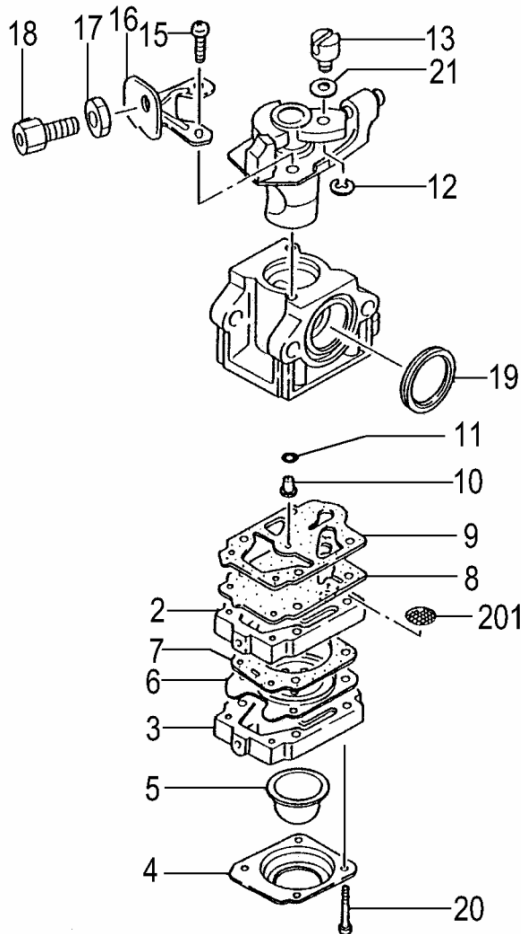

33cc HP Carburetor Kit

Part #: 32098

ITEM	PART NUMBER	DESCRIPTION	QTY	COMMENTS
6-2	5752515380	BODY,PUMP	1	
6-3	4422515180	PUMP,PRIMING	1	
6-4	4762515120	COVER,DIAPHRAGM	1	
6-5	44725108200	BULB,PRIMING	1	
6-7	~ ~ ~	GASKET,DIAPHRAGM	1	~ Contained in Carb Repair Kit
6-8	~ ~ ~	DIAPHRAGM,PUMP	1	P/N 650-25124-900
6-9	~ ~ ~	GASKET,PUMP	1	(not available individually)
6-10	5992001W38	JET,MAIN LONG #38	1	
6-11	55025100200	O-RING	1	
6-12	48925100200	RING,STOP	1	
6-13	53925120200	SWIVEL	1	
6-15	51425100200	SCREW,THROTTLE SET	2	
6-16	54425164200	STAY,ADJUST,CABLE	1	
6-17	99101060013	NUT,6	1	
6-18	61425137200	ADJUSTER,CABLE	1	
6-19	4310634C200	GASKET,CLEANER	1	
6-20	5482515120	SCREW,SET	4	
6-21	5492516520	WASHER,THRUST	1	
6-201	57825007200	SCREEN,INLET	1