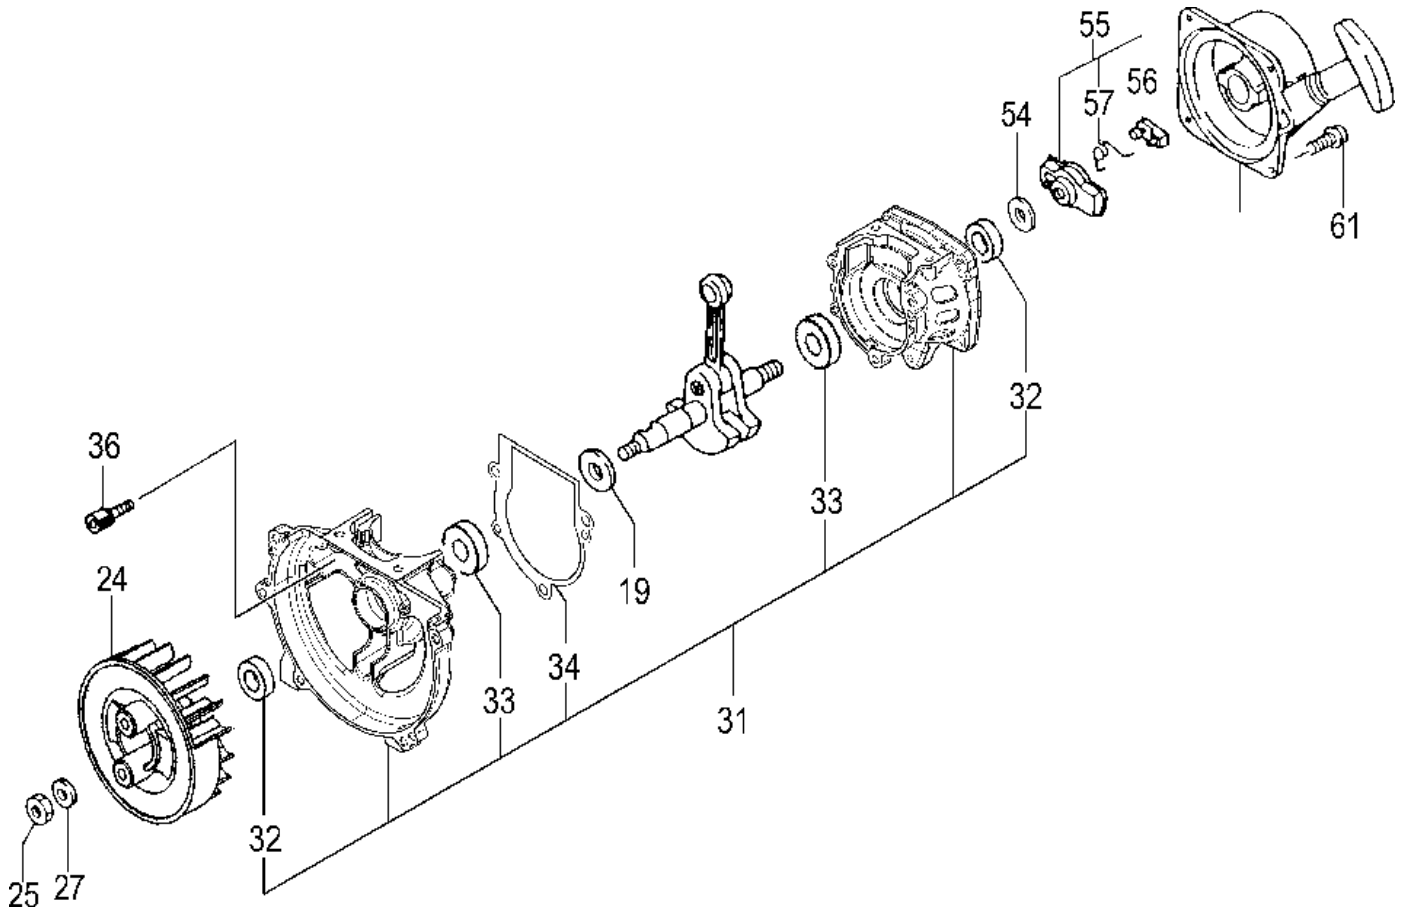

ITEM	PART NUMBER	DESCRIPTION	QTY	COMMENTS
8-28	70053	SPROCKET COVER	1	
8-59	31097	BOLT, M6xP1.0x10	4	
8-70	70070	ENGINE COVER	1	
8-82	30936	NUT, M6xP1.0	1	
8-83	70076	WASHER	5	
8-86	31566	BOLT, M6xP1.0x15	5	

ITEM	PART NUMBER	DESCRIPTION	QTY	COMMENTS
1-1	15701570900	CAP, SPARK PLUG, ASSEMBLY	1	
1-2	0181161021	PLUG, SPARK	1	
1-6	0010725090	CYLINDER SET	1	
1-7	99461050164	BOLT, HEX, 5X16, S	4	
1-9	0170725020	GASKET, CYLINDER	1	
1-11	04101730200	RING, PISTON	2	
1-12	0300703091	PISTON SET	1	
1-13	03900000201	CIRCLIP, PISTON PIN	2	
1-14	03701400200	PIN, PISTON	1	
1-16	0460702080	CRANKSHAFT	1	
1-17	99962091325	BEARING, NEEDLE, F-910	1	
1-18	06810100200	KEY, WOODRUFF, 3X13X4.5	1	
1-40	1780725080	CORD, STOP	1	
1-46	99463040154	BOLT, HEX, 4X15, PS	2	
1-50	1672055390	COIL, IGNITION	1	
1-55	1782055320	WIRE, HIGH TENSION, 180L	1	
1-56	56020517200	CAP, RUBBER	1	

ITEM	PART NUMBER	DESCRIPTION	QTY	COMMENTS
2-19	33000200210	SHIM,12.2X19X.10	1	
2-19	33000200220	SHIM,12.2X19X.15	1	
2-19	33000200230	SHIM,12.2X19X.20	1	
2-19	33000200240	SHIM,12.2X19X.30	1	
2-24	1552054980	ROTOR,MAGNETO	1	
2-25	99101080011	NUT,8	1	
2-27	99200080011	WASHER,8	1	
2-31	0720725090	CRANKCASE ASSY	1	Includes bearings, seals and gasket
2-32	99966122240	SEAL,OIL,#12227	2	
2-33	99961600100	BEARING,BALL,#6001	2	
2-34	0900725020	GASKET,CRANKCASE	1	
2-36	99461050164	BOLT,HEX,5X16,S	3	
2-54	99201080011	WASHER,8	1	
2-55	7980166R90	PULLEY,STARTER,ASS'Y	1	
2-56	7880138A20	PAWL,STARTER	1	
2-57	7900162V200	SPRING,PAWL,STARTER	1	
2-61	99464040185	BOLT,HEX,4x18WS	2	