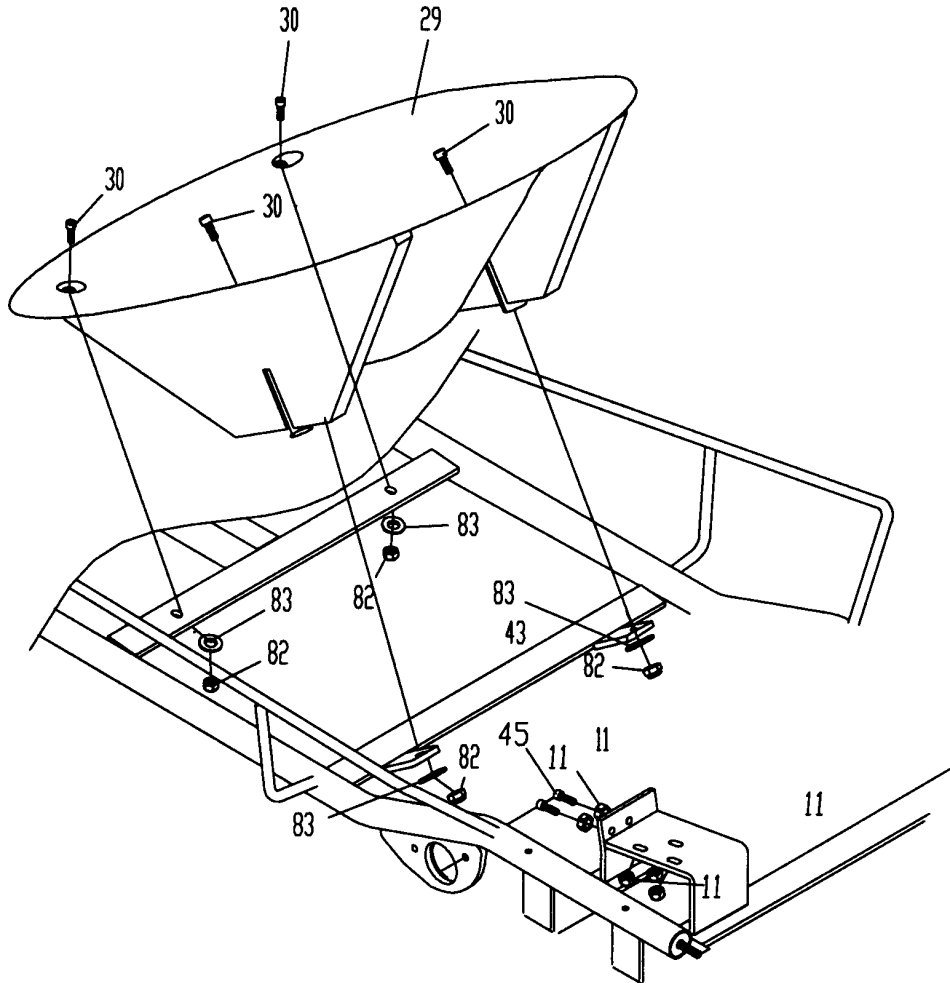

ISM, Inc. • 1028 4th Street SW • Auburn, WA 98001 • Phone: (253) 333-1200 • Fax: (253) 333-1212

www.tanaka-usa.com

custsvc@tanaka-ism.com

ITEM	PART NUMBER	DESCRIPTION	QTY	COMMENTS
1-1	30798	GRIP, HANDLE	2	
1-2	70079	LEVER, BRAKE ASS'Y	1	
1-2-1	30801	LEVER, BRAKE	1	
1-2-2	70023	CABLE, BRAKE, TPK	1	
1-3	70024	LEVER, THROTTLE ASSY, TPK	1	
1-3-2	70026	CABLE, THROTTLE, TPK	1	
1-4	70027	HANDLEBAR, TPK	1	
1-5	70028 BK	FRAME, BLACK, TPK	1	
1-6	70029	HANDLEBAR STEM	1	
1-6-1	70078	HANDLEBAR STEM CAP	1	
1-13	70041	TIE ROD, LONG	1	
1-25	70051	HANDLEBAR NYLON	1	
1-26	70052	PLASTIC, GM2518	1	
1-31	70055	SWITCH, TOGGLE, TPK	1	
1-44	70066	PLATE, SWITCH	1	
1-68	70068	CABLE END, THROTTLE	1	
1-83	70076	WASHER	2	
1-84	30830	WASHER, SPRING M6	2	
1-86	31566	BOLT, M6xP1.0x15	2	

ITEM	PART NUMBER	DESCRIPTION	QTY	COMMENTS
2-6	70029	HANDLEBAR STEM	1	
2-7-1	70030	HEAD BEARING KIT	1	
2-8	70038	STEERING STEM	1	
2-9	31563	BOLT,M6xP1.0x20	1	
2-10	70039	TIE ROD END	1	
2-11	30936	NUT,M6xP1.0	3	
2-12	70040	TIE ROD,SHORT	1	

ITEM	PART NUMBER	DESCRIPTION	QTY	COMMENTS
3-10	70039	TIE ROD END	3	
3-11	30936	NUT,M6xP1.0	7	
3-13	70041	TIE ROD,LONG	1	
3-14	70042	SPACER,T-1174	3	
3-15	70043	WHEEL MOUNT,RIGHT	1	
3-16	70044	BOLT,K-292	2	
3-18	70045	WASHER	2	
3-19	70046	NUT	2	
3-20	70047	WHEEL BEARING,FRONT,TPK	4	
3-21	70048	SPACER,T-1172	2	
3-22	31795	FRONT WHEEL SET,STOCK	1	NOTE: Wheel bearings not included
3-23	70050	WASHER	2	
3-69	70069	WHEEL MOUNT,LEFT	1	
3-72	30936	NUT,M6xP1.0	2	
3-89	31468	BOLT,M6xP1.0x25	2	
3-90	31428	BOLT,M6xP1.0x30	2	

ITEM	PART NUMBER	DESCRIPTION	QTY	COMMENTS
5-11	30936	NUT,M6xP1.0	4	
5-29	70054	KART SEAT	1	
5-30	31468	BOLT,M6xP1.0x25	4	
5-43	31212	SPACER,T-849	1	
5-45	31563	BOLT,M6xP1.0x20	2	
5-82	30936	NUT,M6xP1.0	4	
5-83	70076	WASHER	4	