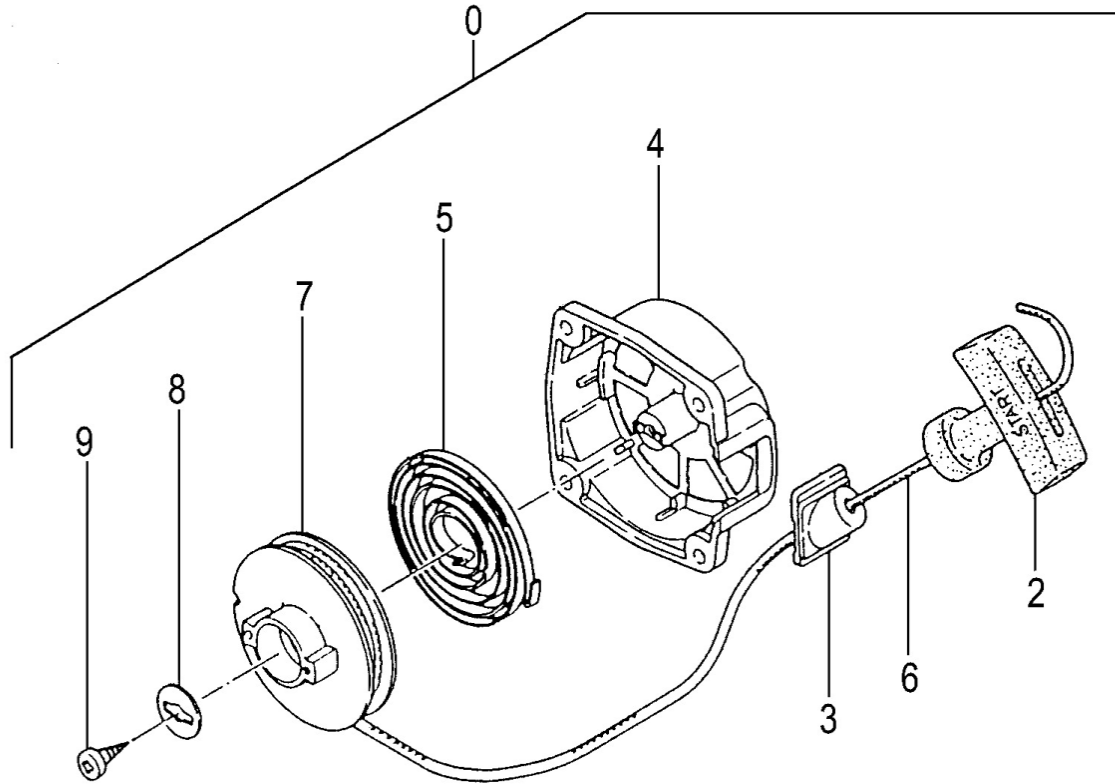

Billet Starter Handles

Part#: Blue - 31352 / Black - 31358

Polished - 31357 / Red - 31356

ITEM	PART NUMBER	DESCRIPTION	QTY	COMMENTS
5-0	7620162V900	STARTER,RECOIL ASS'Y	1	
5-2	78501620200	HANDLE,STARTER	1	
5-3	78006150200	GUIDE,ROPE	1	
5-4	77206150200	BODY,RECOIL STARTER	1	
5-5	7790136U200	SPRING,RECOIL	1	
5-6	7830162V200	ROPE,STARTER,3.5X890	1	
5-7	7740162V200	REEL,STARTER ROPE	1	
5-8	8010162V200	WASHER,ROPE REEL	1	
5-9	83900025200	SCREW,SET	1