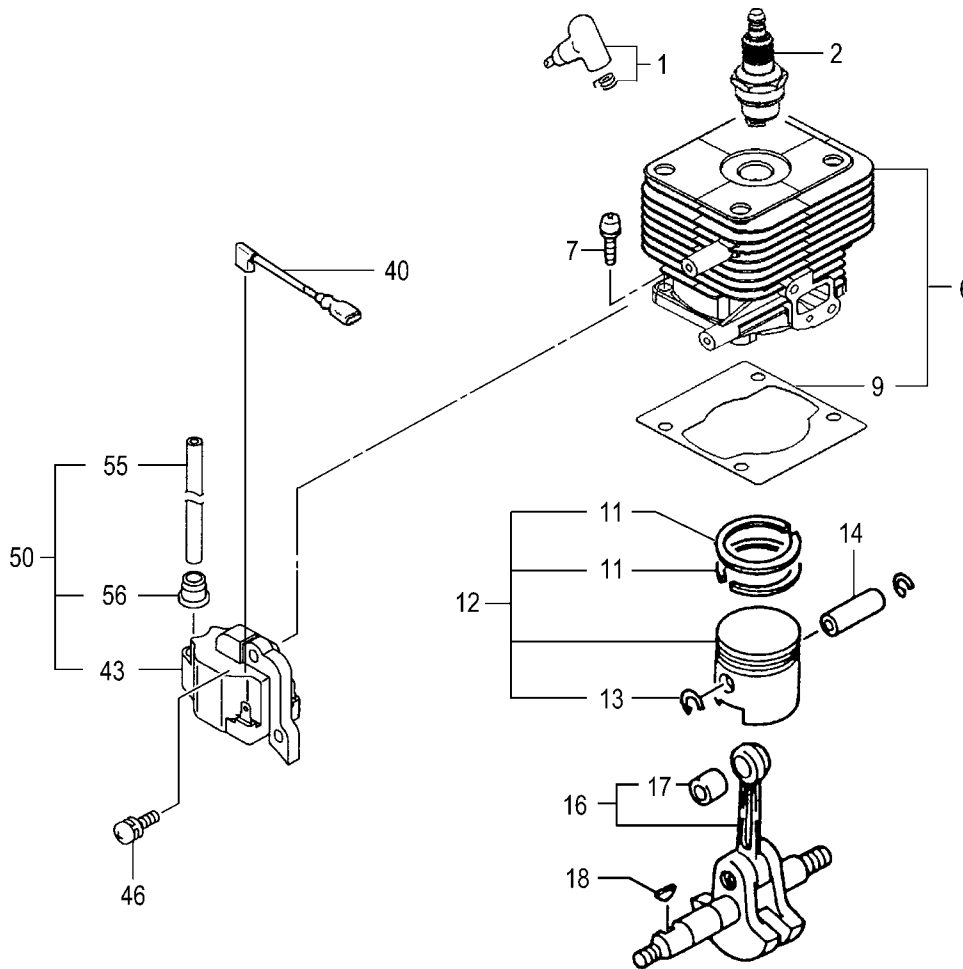

ITEM	PART NUMBER	DESCRIPTION	QTY	COMMENTS
7-74	70071	REAR BUMPER	1	
7-75	70072	FLAG,G01-002	1	
7-77	70073	BUMPER CUSHION	1	
7-80	70074	ROLLER WHEEL	2	
7-81	70075	WASHER	4	
7-83	70076	WASHER	3	
7-84	30830	WASHER,SPRING M6	3	
7-85	30821	NUT,M8xP1.25	4	
7-86	31566	BOLT,M6xP1.0x15	3	

ITEM	PART NUMBER	DESCRIPTION	QTY	COMMENTS
8-28	70053	SPROCKET COVER	1	
8-59	31097	BOLT, M6xP1.0x10	4	
8-70	70070	ENGINE COVER	1	
8-82	30936	NUT, M6xP1.0	1	
8-83	70076	WASHER	5	
8-86	31566	BOLT, M6xP1.0x15	5	

ITEM	PART NUMBER	DESCRIPTION	QTY	COMMENTS
1-1	15701570900	CAP, SPARK PLUG, ASSEMBLY	1	
1-2	0181161021	PLUG, SPARK	1	
1-6	0010725090	CYLINDER SET	1	
1-7	99461050164	BOLT, HEX, 5X16, S	4	
1-9	0170725020	GASKET, CYLINDER	1	
1-11	04101730200	RING, PISTON	2	
1-12	0300703091	PISTON SET	1	
1-13	03900000201	CIRCLIP, PISTON PIN	2	
1-14	03701400200	PIN, PISTON	1	
1-16	0460702080	CRANKSHAFT	1	
1-17	99962091325	BEARING, NEEDLE, F-910	1	
1-18	06810100200	KEY, WOODRUFF, 3X13X4.5	1	
1-40	1780725080	CORD, STOP	1	
1-46	99463040154	BOLT, HEX, 4X15, PS	2	
1-50	1672055390	COIL, IGNITION	1	
1-55	1782055320	WIRE, HIGH TENSION, 180L	1	
1-56	56020517200	CAP, RUBBER	1	

ITEM	PART NUMBER	DESCRIPTION	QTY	COMMENTS
2-19	33000200210	SHIM,12.2X19X.10	1	
2-19	33000200220	SHIM,12.2X19X.15	1	
2-19	33000200230	SHIM,12.2X19X.20	1	
2-19	33000200240	SHIM,12.2X19X.30	1	
2-24	1552054980	ROTOR,MAGNETO	1	
2-25	99101080011	NUT,8	1	
2-27	99200080011	WASHER,8	1	
2-31	0720725090	CRANKCASE ASSY	1	Includes bearings, seals and gasket
2-32	99966122240	SEAL,OIL,#12227	2	
2-33	99961600100	BEARING,BALL,#6001	2	
2-34	0900725020	GASKET,CRANKCASE	1	
2-36	99461050164	BOLT,HEX,5X16,S	3	
2-54	99201080011	WASHER,8	1	
2-55	7980166R90	PULLEY,STARTER,ASS'Y	1	
2-56	7880138A20	PAWL,STARTER	1	
2-57	7900162V200	SPRING,PAWL,STARTER	1	
2-61	99464040185	BOLT,HEX,4x18WS	2	