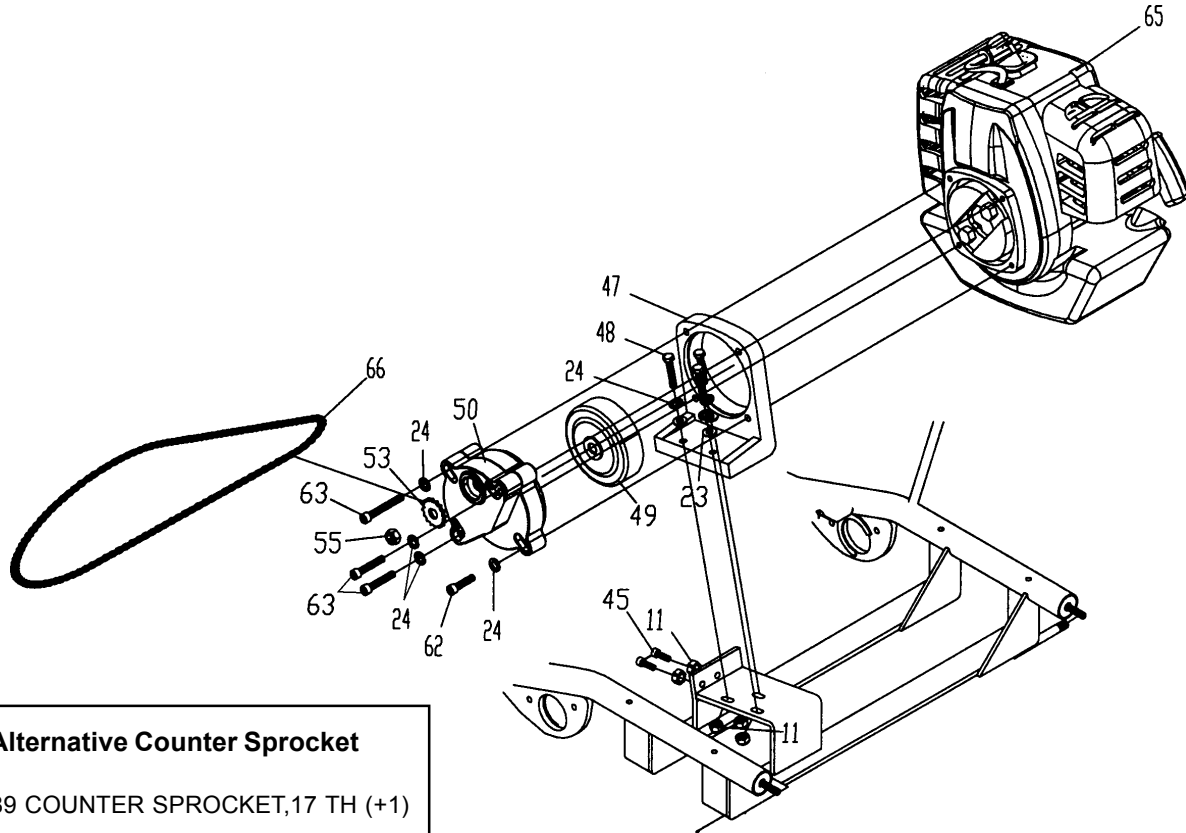

REAR AXLE, REAR WHEELS, BRAKE ROTOR & AXLE SPROCKET • FIGURE 6

Alternative Axle Sprockets

32085 AXLE SPROCKET,31TH (-1)

32087 AXLE SPROCKET,33TH (+1)

ITEM	PART NUMBER	DESCRIPTION	QTY	COMMENTS
6-11	30936	NUT,M6xP1.0	3	
6-32	70056	AXLE,REAR WHEEL	1	
6-33	70057	WASHER	2	
6-34	70058	NUT	2	
6-35	31796	REAR WHEEL SET,STOCK	1	
6-36	70060	BOLT,K-295	1	
6-37	70061	SPACER,T-1139	2	
6-38	32086	AXLE SPROCKET,32	1	
6-39	70063	KEY,6x6x28	1	
6-40	70064	BRAKE ROTOR	1	
6-46	70067	WHEEL BEARING,REAR,TPK	2	
6-91	70077	BOLT,K-289A	2	

ITEM	PART NUMBER	DESCRIPTION	QTY	COMMENTS
8-28	70053	SPROCKET COVER	1	
8-59	31097	BOLT, M6xP1.0x10	4	
8-70	70070	ENGINE COVER	1	
8-82	30936	NUT, M6xP1.0	1	
8-83	70076	WASHER	5	
8-86	31566	BOLT, M6xP1.0x15	5	