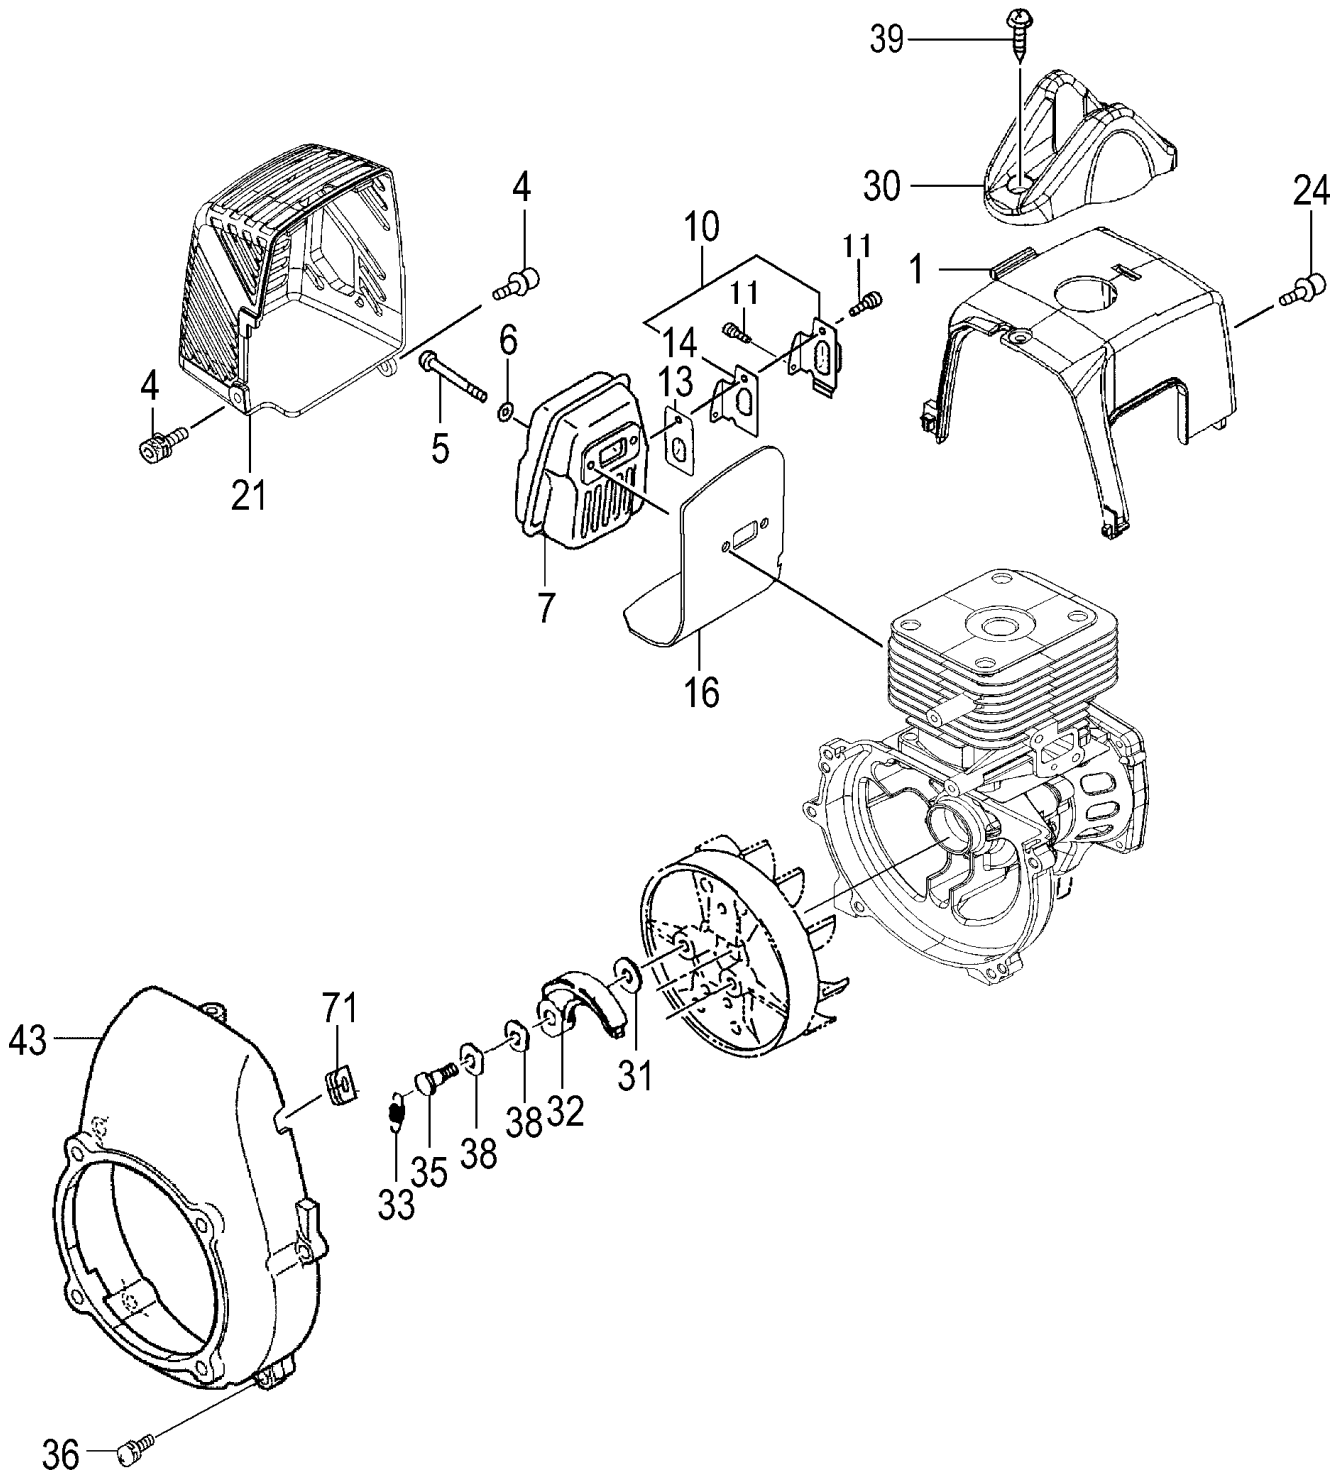

ITEM	PART NUMBER	DESCRIPTION	QTY	COMMENTS
4-1	0160725020	COVER,CYLINDER	1	
4-4	99463050164	BOLT,HEX,5X16,PS	2	
4-5	99053060653	SCREW,HEX,6X65	2	
4-6	99201060011	WASHER,6	2	
4-7	7060725080	MUFFLER	1	
4-10	7340725090	TAIL PIPE	1	
4-11	99436040081	SCREW,4X18WS	2	
4-13	7320725020	ARRESTER,SPARK	1	
4-14	7510725020	GASKET,MUFFLER	1	
4-16	1330725020	SHIELD,HEAT	1	
4-21	7380725020	PROTECTOR,MUFFLER	1	
4-24	99464040185	BOLT,HEX,4x18WS	2	
4-30	2570725020	COVER,PLUG	1	
4-31	35910112203	WASHER,CLUTCH B	2	
4-32	2900138A80	SHOE,CLUTCH	2	
4-33	3420138A20	SPRING,CLUTCH	1	
4-35	3570136U200	BOLT,STEP,CLUTCH	2	
4-36	99464050184	BOLT,HEX,5X18,WS	4	
4-38	99204100030	WASHER,WAVE,10	4	
4-39	99463040154	BOLT,HEX,4X15,PS	1	
4-43	1120703320	CASE,FAN,POLISHED	1	
4-71	20311660200	GROMMET,PRIMARY CORD	1