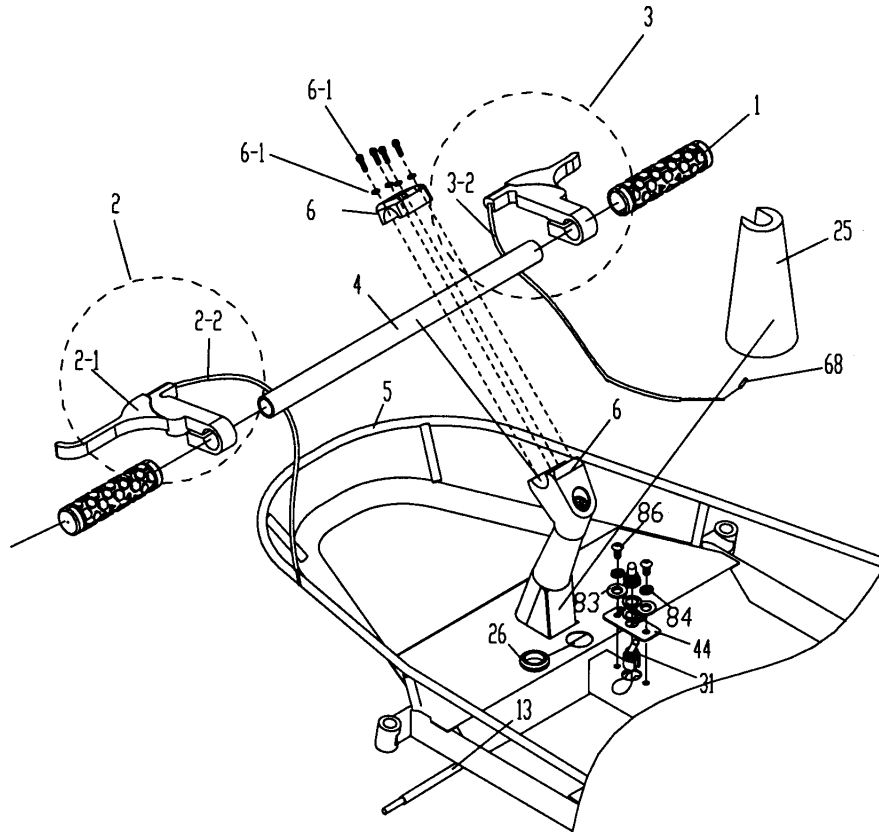

ISM, Inc. • 1028 4th Street SW • Auburn, WA 98001 • Phone: (253) 333-1200 • Fax: (253) 333-1212

www.tanaka-usa.com

custsvc@tanaka-ism.com

ITEM	PART NUMBER	DESCRIPTION	QTY	COMMENTS
1-1	30798	GRIP, HANDLE	2	
1-2	70079	LEVER, BRAKE ASS'Y	1	
1-2-1	30801	LEVER, BRAKE	1	
1-2-2	70023	CABLE, BRAKE, TPK	1	
1-3	70024	LEVER, THROTTLE ASSY, TPK	1	
1-3-2	70026	CABLE, THROTTLE, TPK	1	
1-4	70027	HANDLEBAR, TPK	1	
1-5	70028 BK	FRAME, BLACK, TPK	1	
1-6	70029	HANDLEBAR STEM	1	
1-6-1	70078	HANDLEBAR STEM CAP	1	
1-13	70041	TIE ROD, LONG	1	
1-25	70051	HANDLEBAR NYLON	1	
1-26	70052	PLASTIC, GM2518	1	
1-31	70055	SWITCH, TOGGLE, TPK	1	
1-44	70066	PLATE, SWITCH	1	
1-68	70068	CABLE END, THROTTLE	1	
1-83	70076	WASHER	2	
1-84	30830	WASHER, SPRING M6	2	
1-86	31566	BOLT, M6xP1.0x15	2	

ITEM	PART NUMBER	DESCRIPTION	QTY	COMMENTS
2-6	70029	HANDLEBAR STEM	1	
2-7-1	70030	HEAD BEARING KIT	1	
2-8	70038	STEERING STEM	1	
2-9	31563	BOLT,M6xP1.0x20	1	
2-10	70039	TIE ROD END	1	
2-11	30936	NUT,M6xP1.0	3	
2-12	70040	TIE ROD,SHORT	1	

ITEM	PART NUMBER	DESCRIPTION	QTY	COMMENTS
5-11	30936	NUT,M6xP1.0	4	
5-29	70054	KART SEAT	1	
5-30	31468	BOLT,M6xP1.0x25	4	
5-43	31212	SPACER,T-849	1	
5-45	31563	BOLT,M6xP1.0x20	2	
5-82	30936	NUT,M6xP1.0	4	
5-83	70076	WASHER	4	

ITEM	PART NUMBER	DESCRIPTION	QTY	COMMENTS
8-28	70053	SPROCKET COVER	1	
8-59	31097	BOLT, M6xP1.0x10	4	
8-70	70070	ENGINE COVER	1	
8-82	30936	NUT, M6xP1.0	1	
8-83	70076	WASHER	5	
8-86	31566	BOLT, M6xP1.0x15	5	