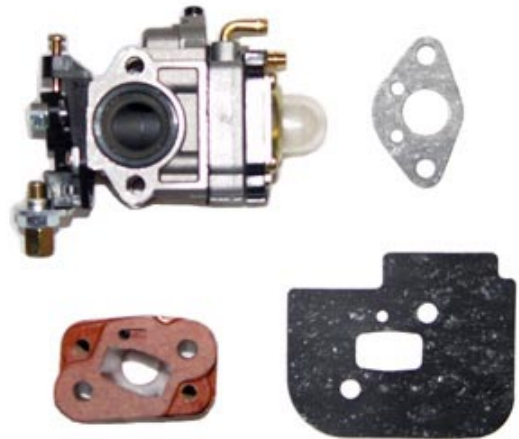

ITEM	PART NUMBER	DESCRIPTION	QTY	COMMENTS
4-1	0160725020	COVER,CYLINDER	1	
4-4	99463050164	BOLT,HEX,5X16,PS	2	
4-5	99053060653	SCREW,HEX,6X65	2	
4-6	99201060011	WASHER,6	2	
4-7	7060725080	MUFFLER	1	
4-10	7340725090	TAIL PIPE	1	
4-11	99436040081	SCREW,4X18WS	2	
4-13	7320725020	ARRESTER,SPARK	1	
4-14	7510725020	GASKET,MUFFLER	1	
4-16	1330725020	SHIELD,HEAT	1	
4-21	7380725020	PROTECTOR,MUFFLER	1	
4-24	99464040185	BOLT,HEX,4x18WS	2	
4-30	2570725020	COVER,PLUG	1	
4-31	35910112203	WASHER,CLUTCH B	2	
4-32	2900138A80	SHOE,CLUTCH	2	
4-33	3420138A20	SPRING,CLUTCH	1	
4-35	3570136U200	BOLT,STEP,CLUTCH	2	
4-36	99464050184	BOLT,HEX,5X18,WS	4	
4-38	99204100030	WASHER,WAVE,10	4	
4-39	99463040154	BOLT,HEX,4X15,PS	1	
4-43	1120703320	CASE,FAN,POLISHED	1	
4-71	20311660200	GROMMET,PRIMARY CORD	1	

Billet Starter Handles

Part#: Blue - 31352 / Black - 31358

Polished - 31357 / Red - 31356

ITEM	PART NUMBER	DESCRIPTION	QTY	COMMENTS
5-0	7620162V900	STARTER,RECOIL ASS'Y	1	
5-2	78501620200	HANDLE,STARTER	1	
5-3	78006150200	GUIDE,ROPE	1	
5-4	77206150200	BODY,RECOIL STARTER	1	
5-5	7790136U200	SPRING,RECOIL	1	
5-6	7830162V200	ROPE,STARTER,3.5X890	1	
5-7	7740162V200	REEL,STARTER ROPE	1	
5-8	8010162V200	WASHER,ROPE REEL	1	
5-9	83900025200	SCREW,SET	1	