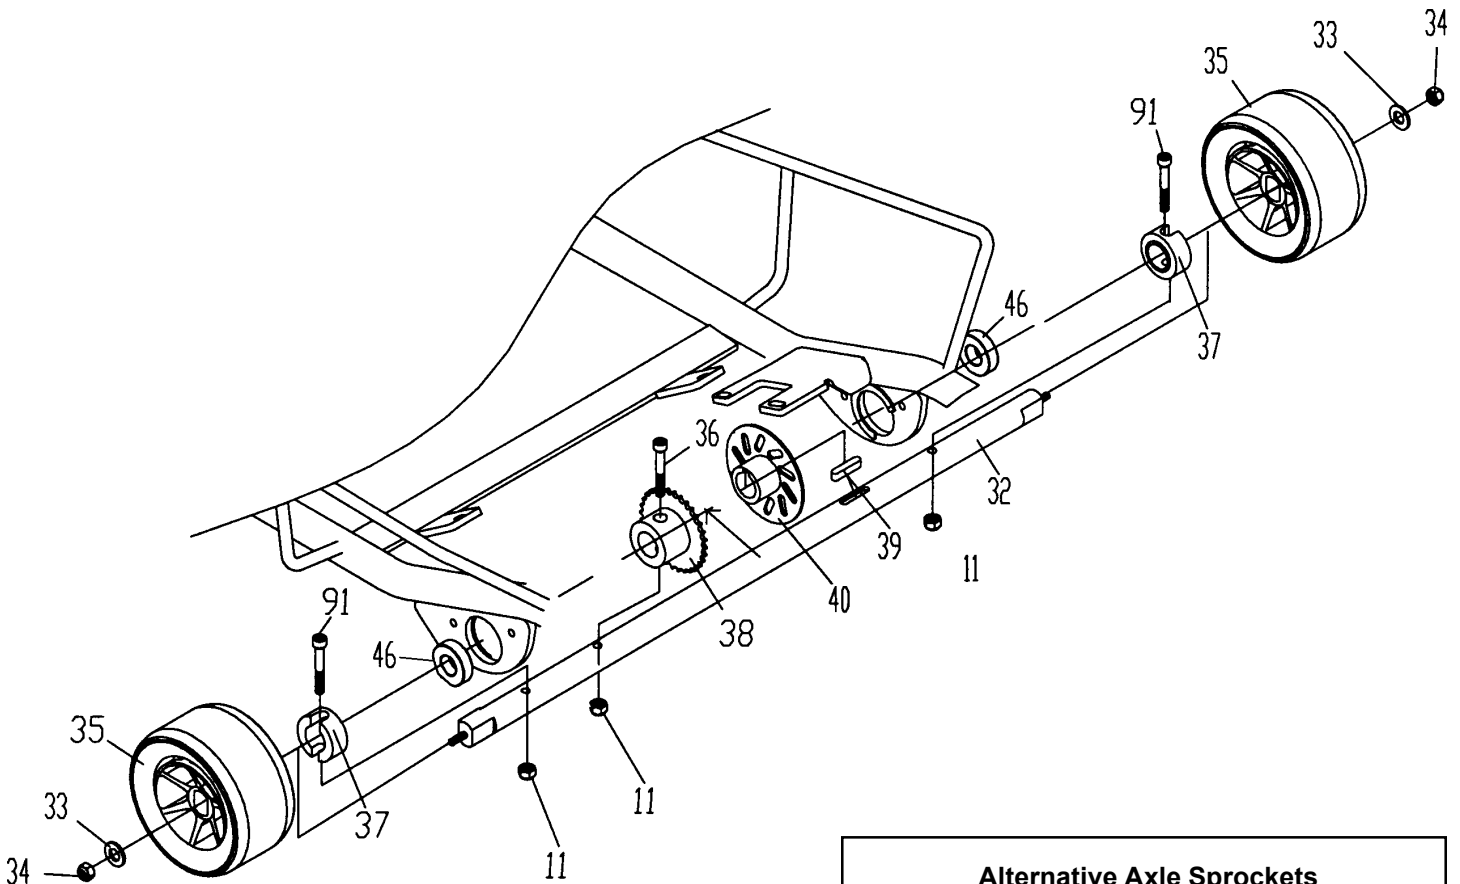

REAR AXLE, REAR WHEELS, BRAKE ROTOR & AXLE SPROCKET • FIGURE 6

Alternative Axle Sprockets

32085 AXLE SPROCKET,31TH (-1)

32087 AXLE SPROCKET,33TH (+1)