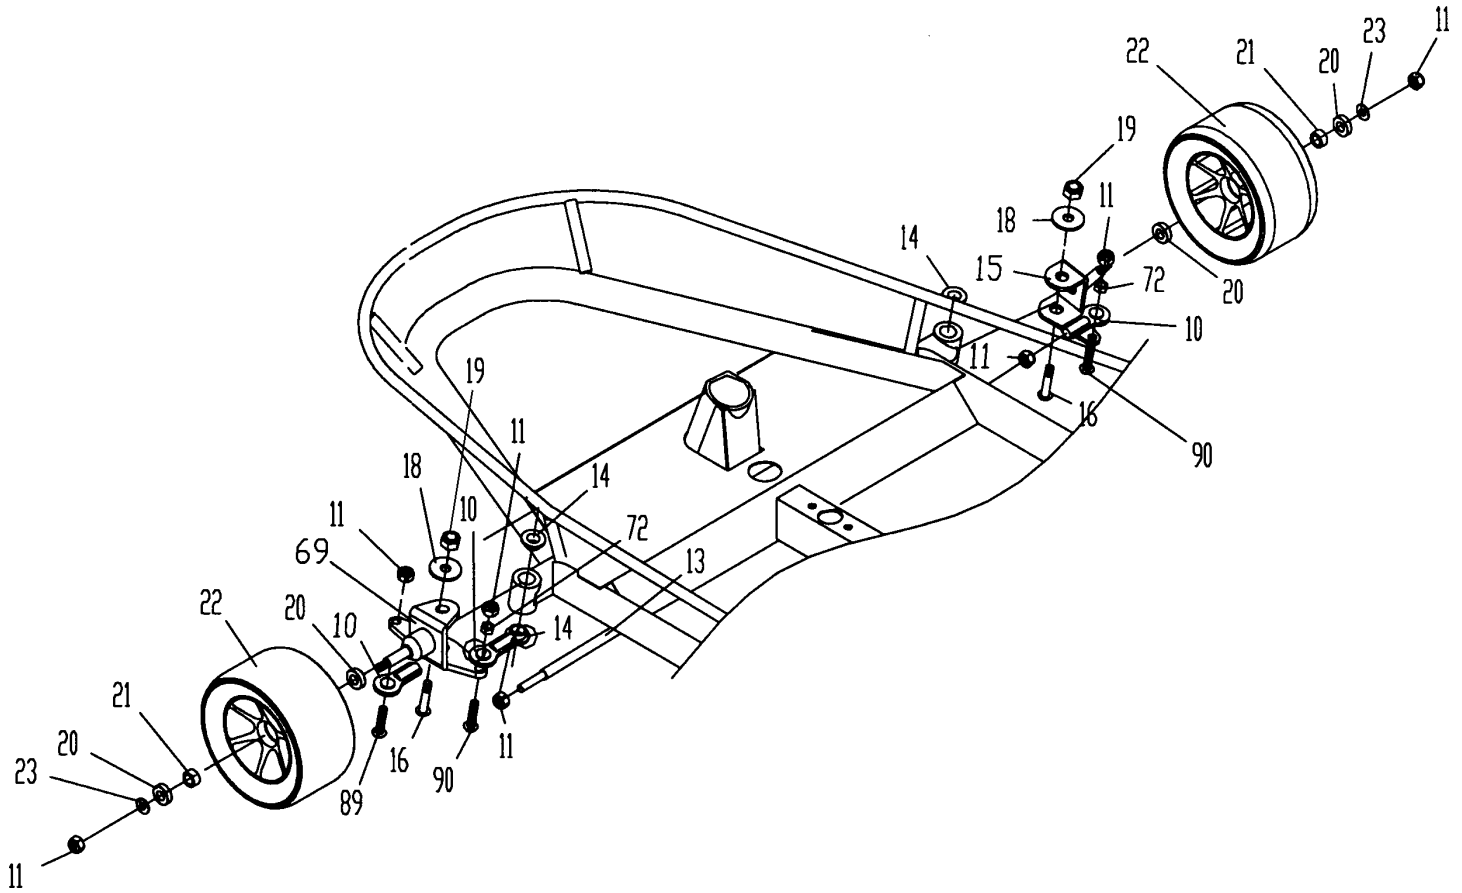

ISM, Inc. • 1028 4th Street SW • Auburn, WA 98001 • Phone: (253) 333-1200 • Fax: (253) 333-1212

www.tanaka-usa.com

custsvc@tanaka-ism.com

ITEM	PART NUMBER	DESCRIPTION	QTY	COMMENTS
1-1	30798	GRIP, HANDLE	2	
1-2	70079	LEVER, BRAKE ASS'Y	1	
1-2-1	30801	LEVER, BRAKE	1	
1-2-2	70023	CABLE, BRAKE, TPK	1	
1-3	70024	LEVER, THROTTLE ASSY, TPK	1	
1-3-2	70026	CABLE, THROTTLE, TPK	1	
1-4	70027	HANDLEBAR, TPK	1	
1-5	70028 BK	FRAME, BLACK, TPK	1	
1-6	70029	HANDLEBAR STEM	1	
1-6-1	70078	HANDLEBAR STEM CAP	1	
1-13	70041	TIE ROD, LONG	1	
1-25	70051	HANDLEBAR NYLON	1	
1-26	70052	PLASTIC, GM2518	1	
1-31	70055	SWITCH, TOGGLE, TPK	1	
1-44	70066	PLATE, SWITCH	1	
1-68	70068	CABLE END, THROTTLE	1	
1-83	70076	WASHER	2	
1-84	30830	WASHER, SPRING M6	2	
1-86	31566	BOLT, M6xP1.0x15	2	

ITEM	PART NUMBER	DESCRIPTION	QTY	COMMENTS
2-6	70029	HANDLEBAR STEM	1	
2-7-1	70030	HEAD BEARING KIT	1	
2-8	70038	STEERING STEM	1	
2-9	31563	BOLT,M6xP1.0x20	1	
2-10	70039	TIE ROD END	1	
2-11	30936	NUT,M6xP1.0	3	
2-12	70040	TIE ROD,SHORT	1	

ITEM	PART NUMBER	DESCRIPTION	QTY	COMMENTS
3-10	70039	TIE ROD END	3	
3-11	30936	NUT,M6xP1.0	7	
3-13	70041	TIE ROD,LONG	1	
3-14	70042	SPACER,T-1174	3	
3-15	70043	WHEEL MOUNT,RIGHT	1	
3-16	70044	BOLT,K-292	2	
3-18	70045	WASHER	2	
3-19	70046	NUT	2	
3-20	70047	WHEEL BEARING,FRONT,TPK	4	
3-21	70048	SPACER,T-1172	2	
3-22	31795	FRONT WHEEL SET,STOCK	1	NOTE: Wheel bearings not included
3-23	70050	WASHER	2	
3-69	70069	WHEEL MOUNT,LEFT	1	
3-72	30936	NUT,M6xP1.0	2	
3-89	31468	BOLT,M6xP1.0x25	2	
3-90	31428	BOLT,M6xP1.0x30	2	

ITEM	PART NUMBER	DESCRIPTION	QTY	COMMENTS
5-11	30936	NUT,M6xP1.0	4	
5-29	70054	KART SEAT	1	
5-30	31468	BOLT,M6xP1.0x25	4	
5-43	31212	SPACER,T-849	1	
5-45	31563	BOLT,M6xP1.0x20	2	
5-82	30936	NUT,M6xP1.0	4	
5-83	70076	WASHER	4	