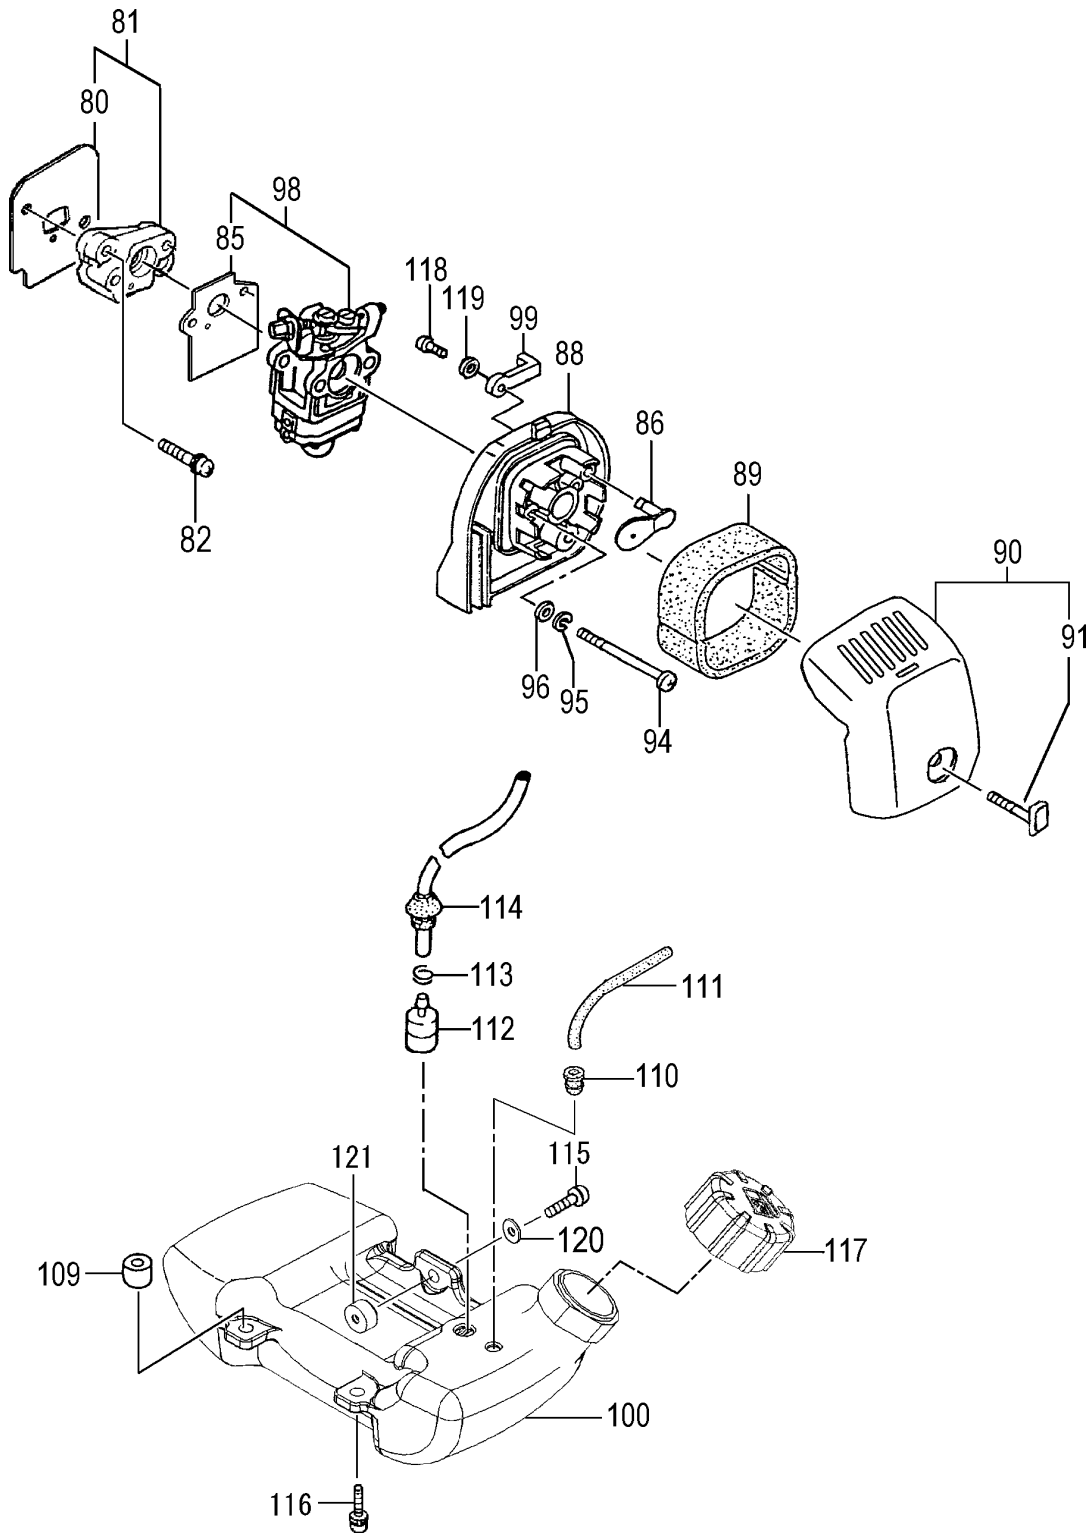

ITEM	PART NUMBER	DESCRIPTION	QTY	COMMENTS
8-28	70053	SPROCKET COVER	1	
8-59	31097	BOLT, M6xP1.0x10	4	
8-70	70070	ENGINE COVER	1	
8-82	30936	NUT, M6xP1.0	1	
8-83	70076	WASHER	5	
8-86	31566	BOLT, M6xP1.0x15	5	

ITEM	PART NUMBER	DESCRIPTION	QTY	COMMENTS
1-1	15701570900	CAP, SPARK PLUG, ASSEMBLY	1	
1-2	0181161021	PLUG, SPARK	1	
1-6	0010725090	CYLINDER SET	1	
1-7	99461050164	BOLT, HEX, 5X16, S	4	
1-9	0170725020	GASKET, CYLINDER	1	
1-11	04101730200	RING, PISTON	2	
1-12	0300703091	PISTON SET	1	
1-13	03900000201	CIRCLIP, PISTON PIN	2	
1-14	03701400200	PIN, PISTON	1	
1-16	0460702080	CRANKSHAFT	1	
1-17	99962091325	BEARING, NEEDLE, F-910	1	
1-18	06810100200	KEY, WOODRUFF, 3X13X4.5	1	
1-40	1780725080	CORD, STOP	1	
1-46	99463040154	BOLT, HEX, 4X15, PS	2	
1-50	1672055390	COIL, IGNITION	1	
1-55	1782055320	WIRE, HIGH TENSION, 180L	1	
1-56	56020517200	CAP, RUBBER	1	

ITEM	PART NUMBER	DESCRIPTION	QTY	COMMENTS
2-19	33000200210	SHIM,12.2X19X.10	1	
2-19	33000200220	SHIM,12.2X19X.15	1	
2-19	33000200230	SHIM,12.2X19X.20	1	
2-19	33000200240	SHIM,12.2X19X.30	1	
2-24	1552054980	ROTOR,MAGNETO	1	
2-25	99101080011	NUT,8	1	
2-27	99200080011	WASHER,8	1	
2-31	0720725090	CRANKCASE ASSY	1	Includes bearings, seals and gasket
2-32	99966122240	SEAL,OIL,#12227	2	
2-33	99961600100	BEARING,BALL,#6001	2	
2-34	0900725020	GASKET,CRANKCASE	1	
2-36	99461050164	BOLT,HEX,5X16,S	3	
2-54	99201080011	WASHER,8	1	
2-55	7980166R90	PULLEY,STARTER,ASS'Y	1	
2-56	7880138A20	PAWL,STARTER	1	
2-57	7900162V200	SPRING,PAWL,STARTER	1	
2-61	99464040185	BOLT,HEX,4x18WS	2	