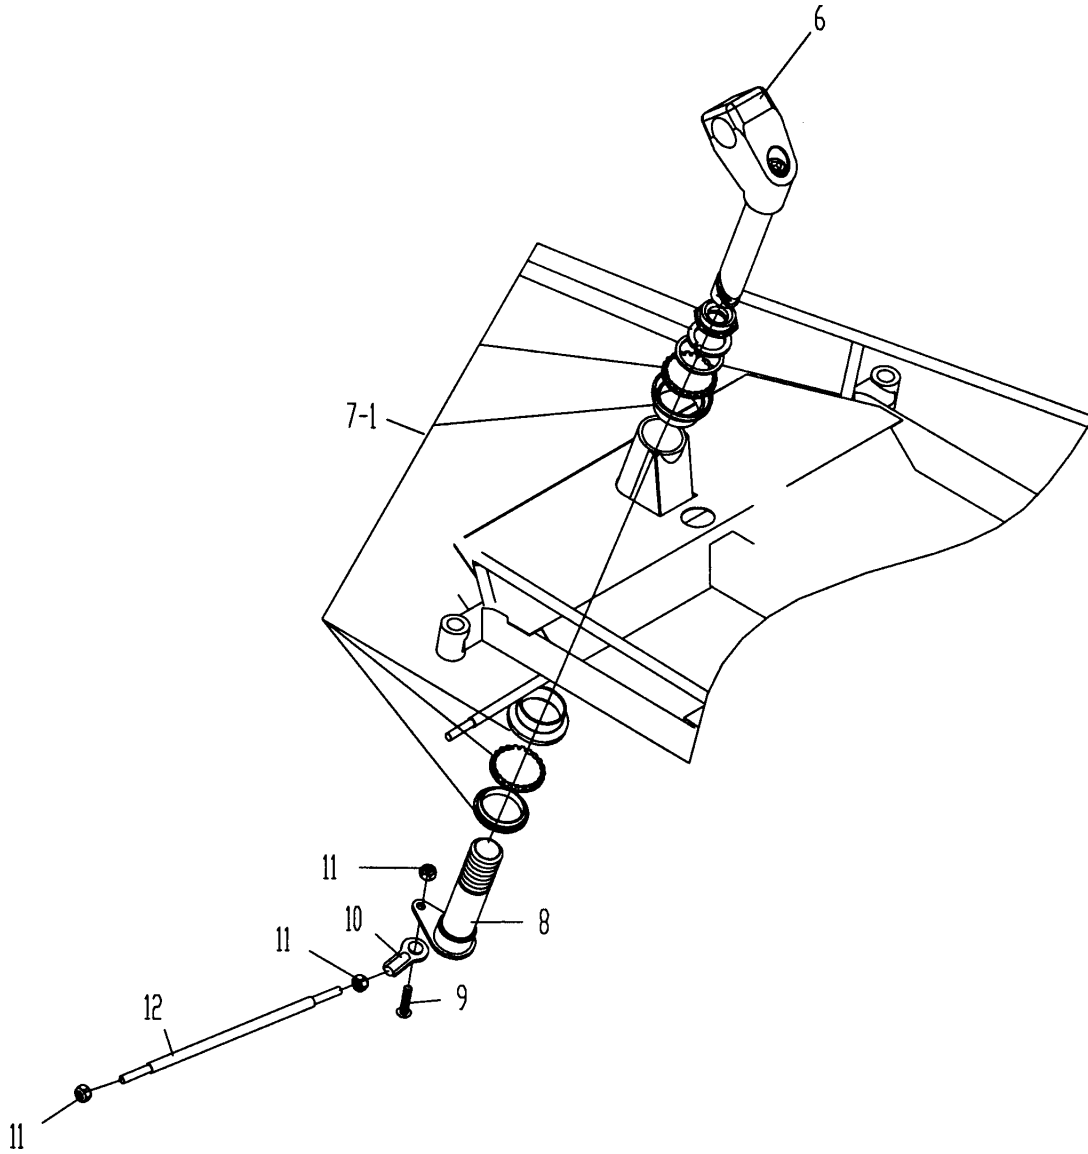

ISM, Inc. • 1028 4th Street SW • Auburn, WA 98001 • Phone: (253) 333-1200 • Fax: (253) 333-1212

www.tanaka-usa.com

custsvc@tanaka-ism.com

ITEM	PART NUMBER	DESCRIPTION	QTY	COMMENTS
1-1	30798	GRIP, HANDLE	2	
1-2	70079	LEVER, BRAKE ASS'Y	1	
1-2-1	30801	LEVER, BRAKE	1	
1-2-2	70023	CABLE, BRAKE, TPK	1	
1-3	70024	LEVER, THROTTLE ASSY, TPK	1	
1-3-2	70026	CABLE, THROTTLE, TPK	1	
1-4	70027	HANDLEBAR, TPK	1	
1-5	70028 BK	FRAME, BLACK, TPK	1	
1-6	70029	HANDLEBAR STEM	1	
1-6-1	70078	HANDLEBAR STEM CAP	1	
1-13	70041	TIE ROD, LONG	1	
1-25	70051	HANDLEBAR NYLON	1	
1-26	70052	PLASTIC, GM2518	1	
1-31	70055	SWITCH, TOGGLE, TPK	1	
1-44	70066	PLATE, SWITCH	1	
1-68	70068	CABLE END, THROTTLE	1	
1-83	70076	WASHER	2	
1-84	30830	WASHER, SPRING M6	2	
1-86	31566	BOLT, M6xP1.0x15	2	

ITEM	PART NUMBER	DESCRIPTION	QTY	COMMENTS
2-6	70029	HANDLEBAR STEM	1	
2-7-1	70030	HEAD BEARING KIT	1	
2-8	70038	STEERING STEM	1	
2-9	31563	BOLT,M6xP1.0x20	1	
2-10	70039	TIE ROD END	1	
2-11	30936	NUT,M6xP1.0	3	
2-12	70040	TIE ROD,SHORT	1	

ITEM	PART NUMBER	DESCRIPTION	QTY	COMMENTS
3-10	70039	TIE ROD END	3	
3-11	30936	NUT,M6xP1.0	7	
3-13	70041	TIE ROD,LONG	1	
3-14	70042	SPACER,T-1174	3	
3-15	70043	WHEEL MOUNT,RIGHT	1	
3-16	70044	BOLT,K-292	2	
3-18	70045	WASHER	2	
3-19	70046	NUT	2	
3-20	70047	WHEEL BEARING,FRONT,TPK	4	
3-21	70048	SPACER,T-1172	2	
3-22	31795	FRONT WHEEL SET,STOCK	1	NOTE: Wheel bearings not included
3-23	70050	WASHER	2	
3-69	70069	WHEEL MOUNT,LEFT	1	
3-72	30936	NUT,M6xP1.0	2	
3-89	31468	BOLT,M6xP1.0x25	2	
3-90	31428	BOLT,M6xP1.0x30	2	

ITEM	PART NUMBER	DESCRIPTION	QTY	COMMENTS
5-11	30936	NUT,M6xP1.0	4	
5-29	70054	KART SEAT	1	
5-30	31468	BOLT,M6xP1.0x25	4	
5-43	31212	SPACER,T-849	1	
5-45	31563	BOLT,M6xP1.0x20	2	
5-82	30936	NUT,M6xP1.0	4	
5-83	70076	WASHER	4	