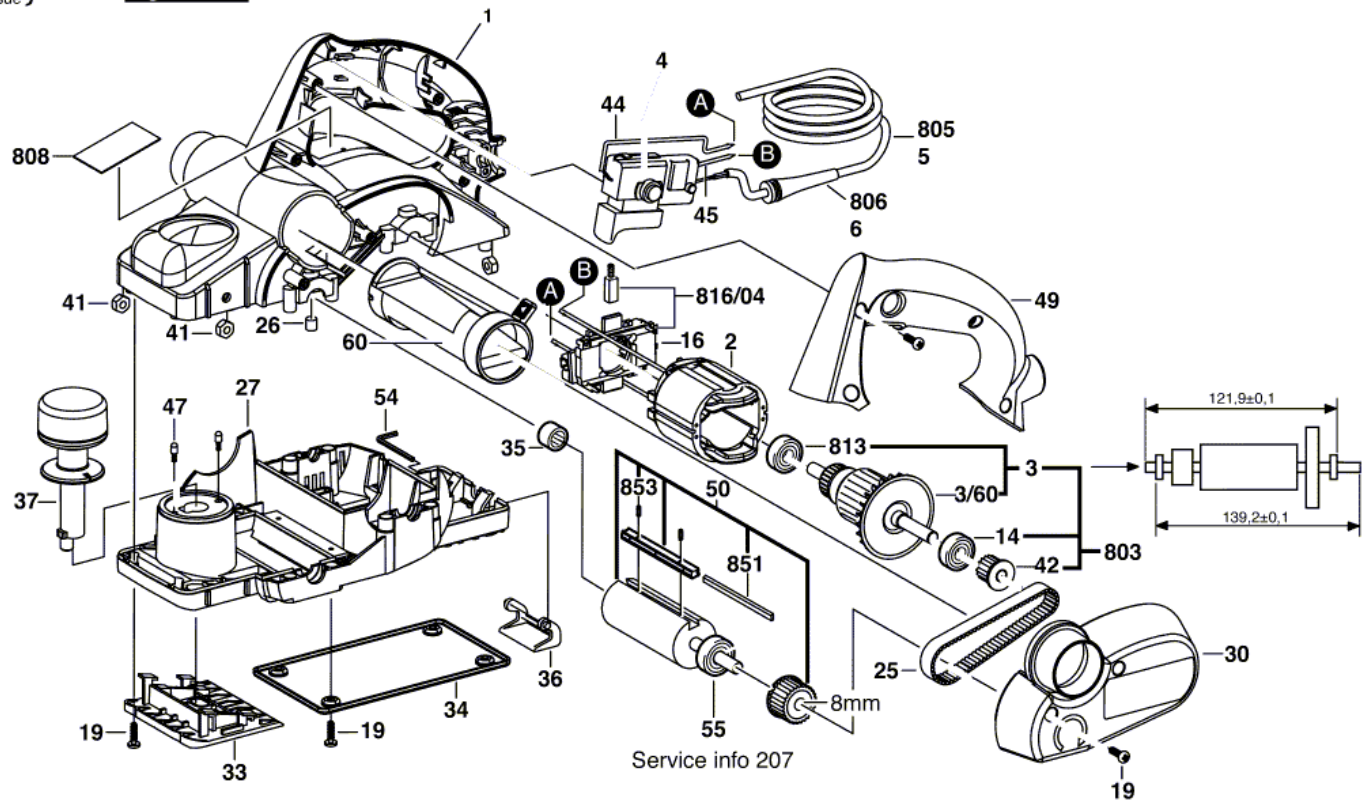

Item	Part Number	Description	Illustration	Price	Quantity	Price Group
851	2 608 635 341	Planing Knife	1	-,-	1	26
853	2 603 400 016	Set screw	1	-,-	2	11

0 603 365 103
Stand } 03-02-13
Issue }

Fig./Abb. 1

Änderungen vorbehalten
Modifications reserved
Modifications reserves
Salvo modificaciones

Information subject to change without further notice.