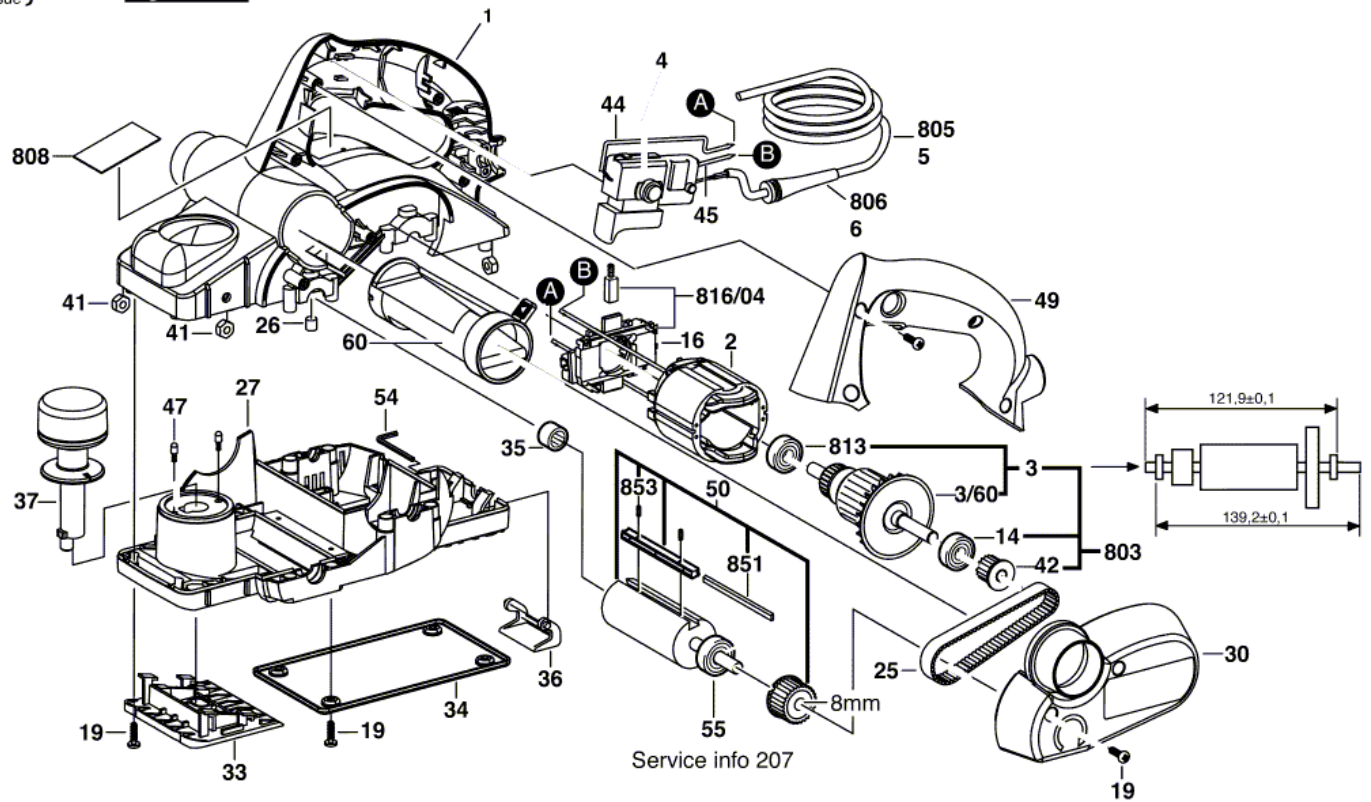

Item	Part Number	Description	Illustration	Price	Quantity	Price Group
816/04	2 607 014 014	Carbon-Brush Set	1	-,-	1	21
851	2 608 635 341	Planing Knife	1	-,-	1	26
853	2 603 400 016	Set screw	1	-,-	2	11

0 603 365 103
Stand } 03-02-13
Issue }

Fig./Abb. 1

Änderungen vorbehalten
Modifications reserved
Modifications reserves
Salvo modificaciones

Information subject to change without further notice.