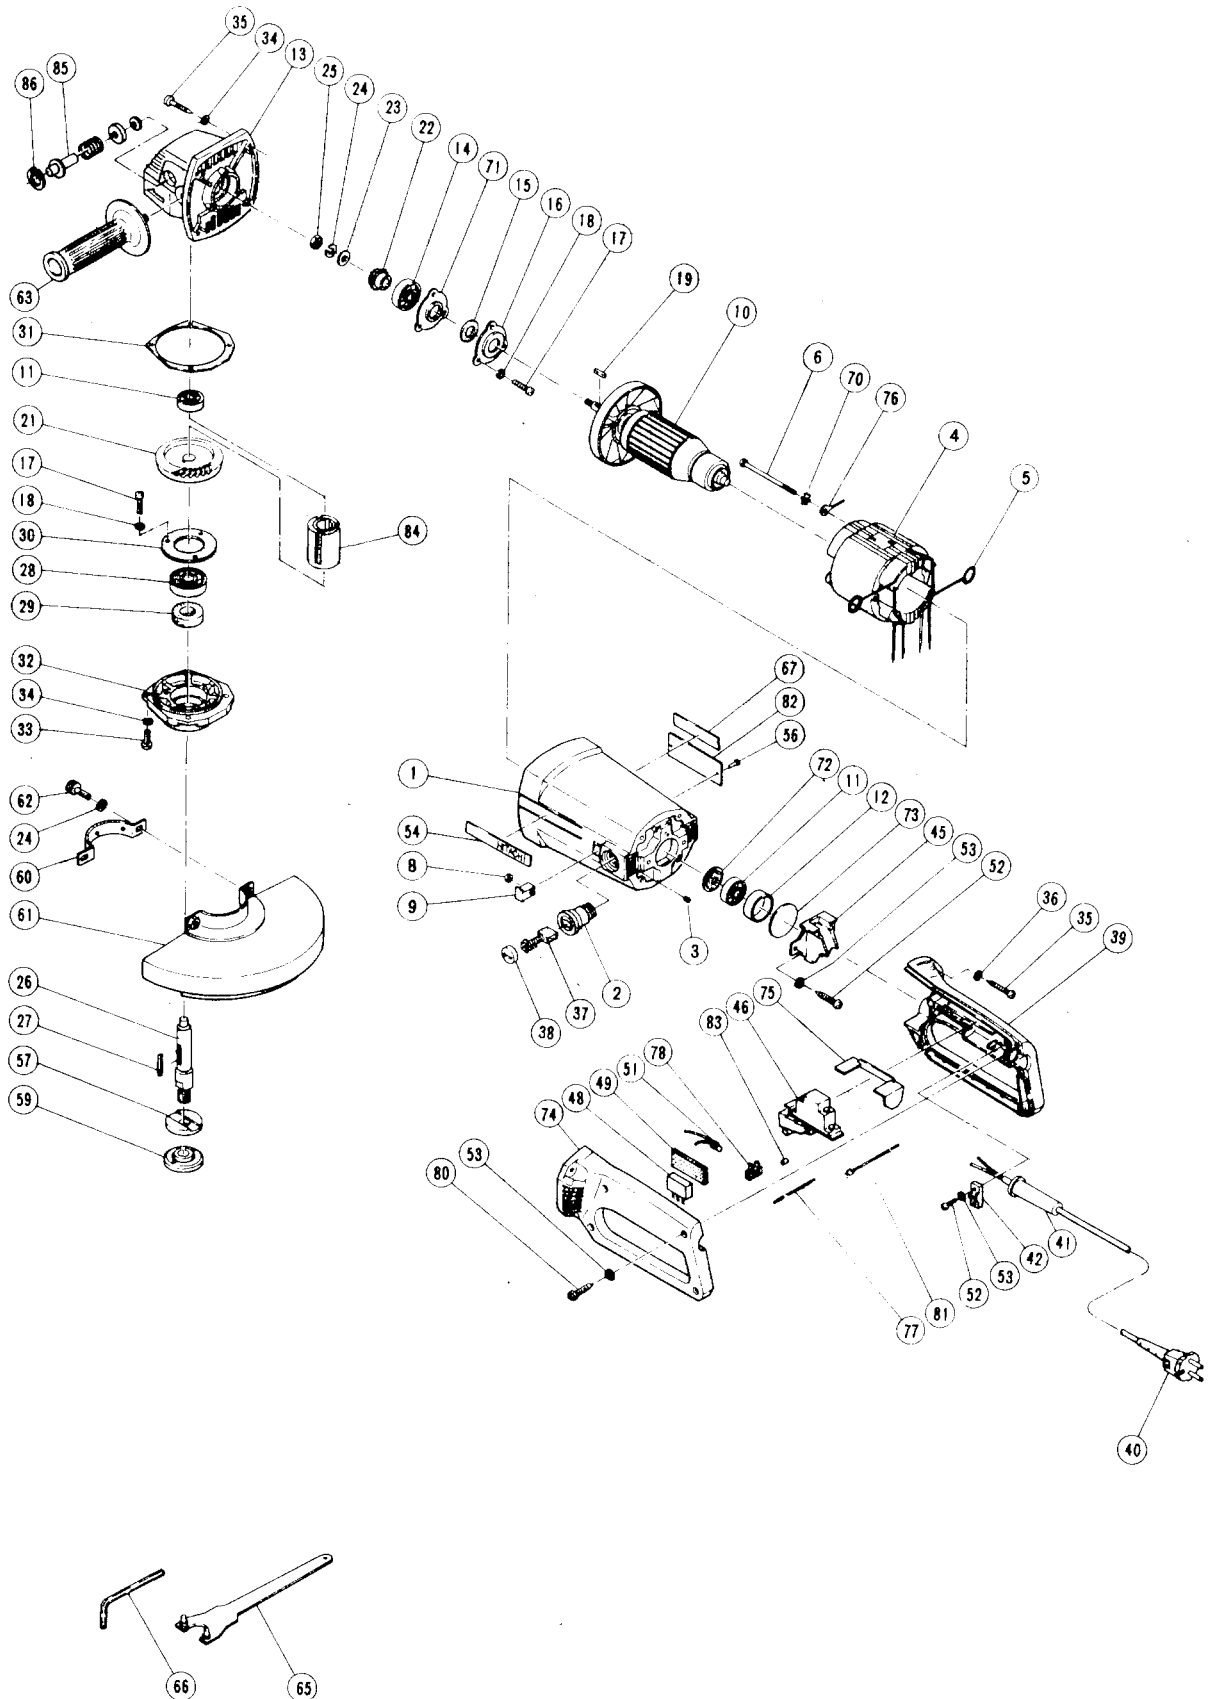

ELECTRIC TOOL PARTS LIST

■ 230mm ELECTRIC DISC GRINDER 1981·9·20

Type PDU-230L □

PDU-230L(E2)

1,2,4,10,13,26,27,37,39,40,41,46,
PARTS (See alternative parts about item No. 48,49,57,67,71,74,75,76,77,78,81,82) PDU-230L (E2)