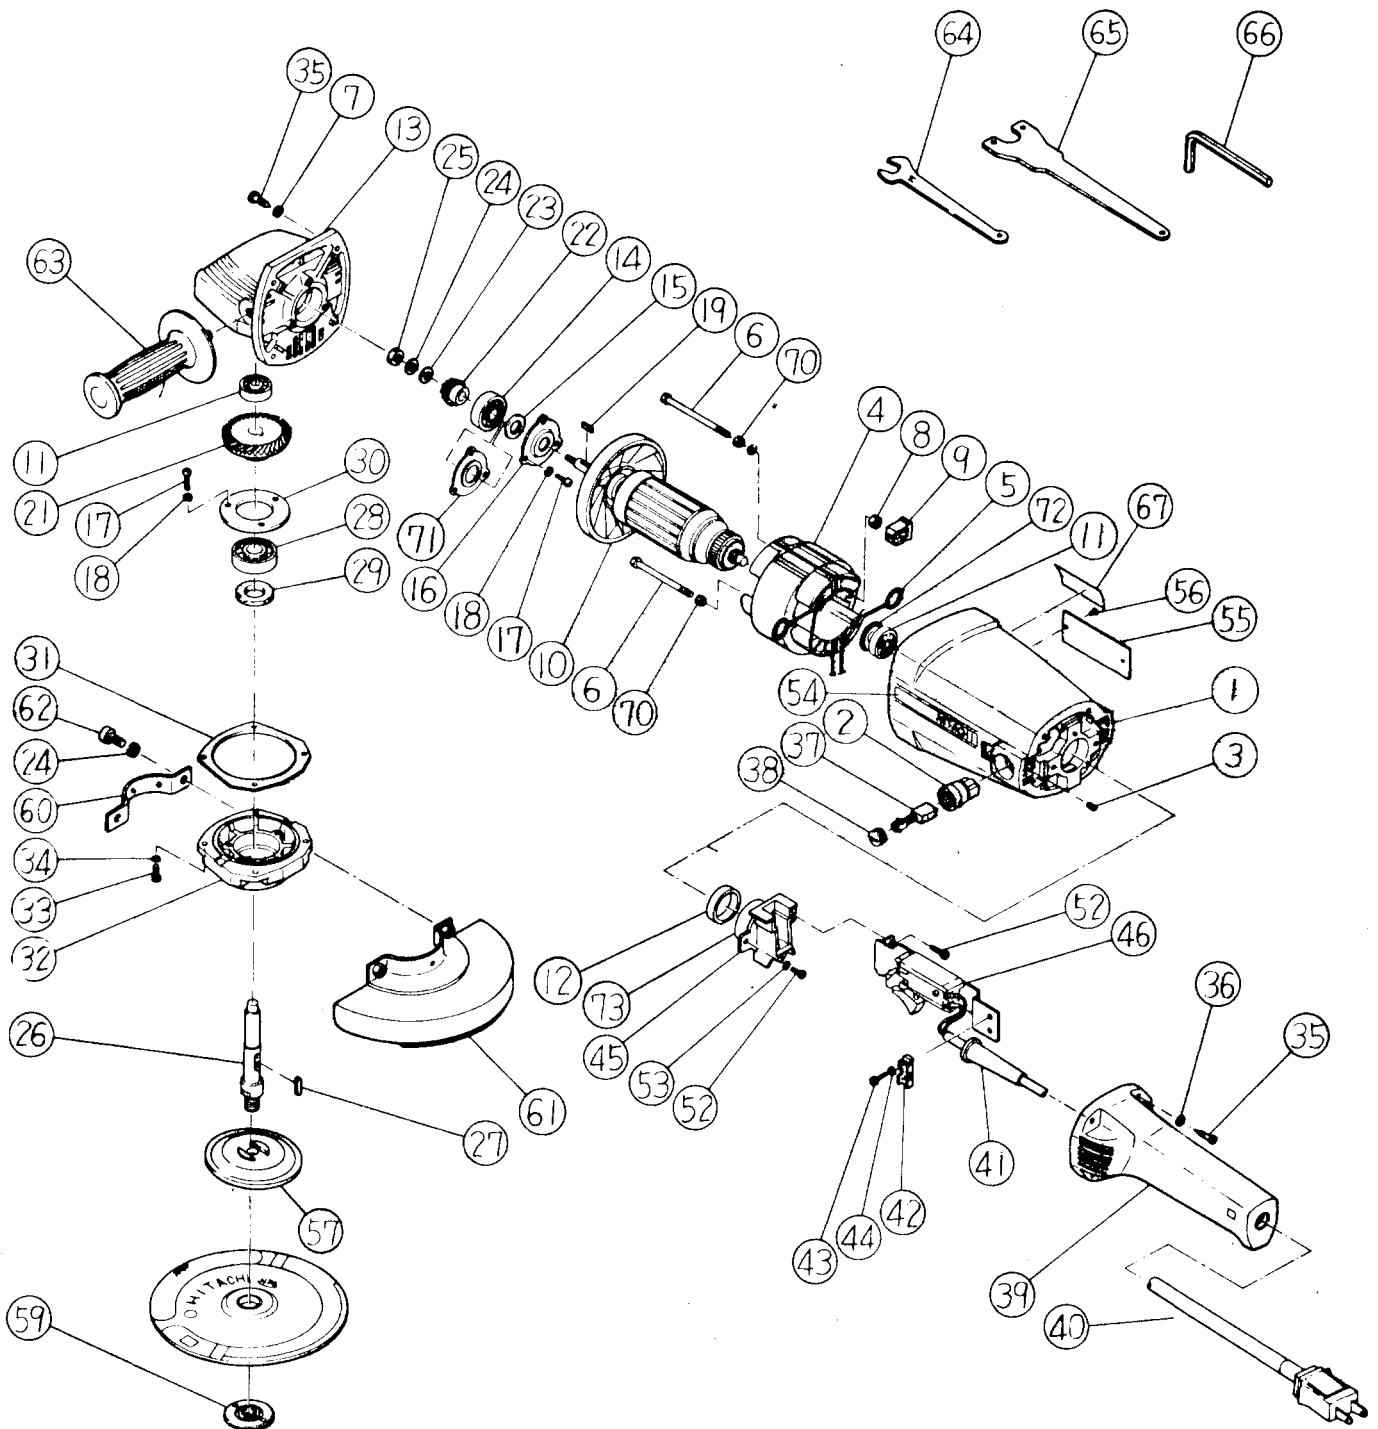

ELECTRIC TOOL PARTS LIST

■ 7"(180mm)ELECTRIC DISC GRINDER 1981·2·1

Type PDU-180 □

PDU-180(A1)

PARTS (Prices subject to change without notice)

PDU-180(A1)

Item No.	Code No.	Parts Name	Q'ty	Remarks	List Price (US\$)
1	937890Z	Housing	1	includ. 2, 3	24.10
2	980487	Brush Holder	2		2.80
3	949365Z	Slotted Set Screw M4 x 5	2	(10 pcs./pkg.)	0.40
4	937891C	Stator Ass'y 115V	1	includ. 5	25.30
5	958032	Brush Terminal	2		0.40
6	937925Z	Bolt M5 x 80	2		0.30
7	949454Z	Spring Lock Washer	4	for M5 (10 pcs./pkg.)	0.40
8	949555Z	Nut M5	2	(10 pcs./pkg.)	0.40
9	937892	Nut Cover	2		0.40
10	937945C	Armature Ass'y 115V	1	includ. 11, 72	47.10
11	939220	Ball Bearing (6200VVCM)	2		2.10
12	937894	Bearing Bush	1		2.30
13	937982Z	Gear Cover	1		13.80
14	939250	Ball Bearing (6301VVCM)	1		2.50
15	936853	Felt Packing (A)	1		0.20
16	937896	Bearing Cover (A)	1		0.50
17	949236Z	⊕Hd. Machine Screw M5 x 10	6	(10 pcs./pkg.)	0.40
18	949454Z	Spring Lock Washer	6	for M5 (10 pcs./pkg.)	0.40
19	940533	Feather Key 3 x 3 x 10	1		0.50
20	937930Z	Gear Ass'y	1	includ. 21, 22	23.00
21	937931Z	Gear	1		15.00
22	937932Z	Pinion	1		8.00
23	949426Z	Washer	1	for M8 (10 pcs./pkg.)	0.40
24	949457Z	Spring Lock Washer	3	for M8 (10 pcs./pkg.)	0.40
25	949568Z	Lock Nut M8	1	(10 pcs./pkg.)	0.40
26	937920P	Spindle	1	5/8"-11 UNC	5.70
27	948919	Feather Key 4 x 4 x 15	1		0.30
28	939252	Ball Bearing (6302VVCM)	1		2.80
29	938099	Felt Packing (B)	1		0.40
30	937035	Bearing Cover (B)	1		0.40
31	937901	Seal Packing (B)	1		0.40
32	937902	Packing Gland	1		4.60
33	949239Z	⊕Hd. Machine Screw M5 x 16	4	(10 pcs./pkg.)	0.40
34	949454Z	Spring Lock Washer	4	for M5 (10 pcs./pkg.)	0.40
35	937807	⊕Tapping Screw M5 x 25	8		0.20
36	949424Z	Washer	4	for M5 (10 pcs./pkg.)	0.40
37A	999034	Carbon Brush	2	till Jan., 1981	1.50
37B	937943Z	Carbon Brush (Auto Stop Type)	2	after Feb., 1981	6.00
38	940540	Brush Cap	2		0.50
39	937980Z	Handle	1		10.90
40	500242Z	Cord Ass'y	1	w/o terminal	15.00
41	940778	Cord Armor	1	D10.7	0.70
42	937904	Cord Clip	1		0.40
43	949218Z	⊕Hd. Machine Screw M4 x 14	2	(10 pcs./pkg.)	0.40
44	949453Z	Spring Lock Washer	2	for M4 (10 pcs./pkg.)	0.40
45	937905	Bearing Cover	1		1.90
46	937921P	Double Pole Switch (Screw Type)	1	w/o lock	15.00
52	954004	⊕Tapping Screw M4 x 16	3		0.20
53	949423Z	Washer	1	for M4 (10 pcs./pkg.)	0.40
54	937638	HITACHI Label	1		0.40
55	—	Name Plate	1		0.50
56	949510Z	Rivet D2.5 x 4.8	2	(10 pcs./pkg.)	0.40
57	937922P	Wheel Washer (B)	1	ISO type (D16)	12.70