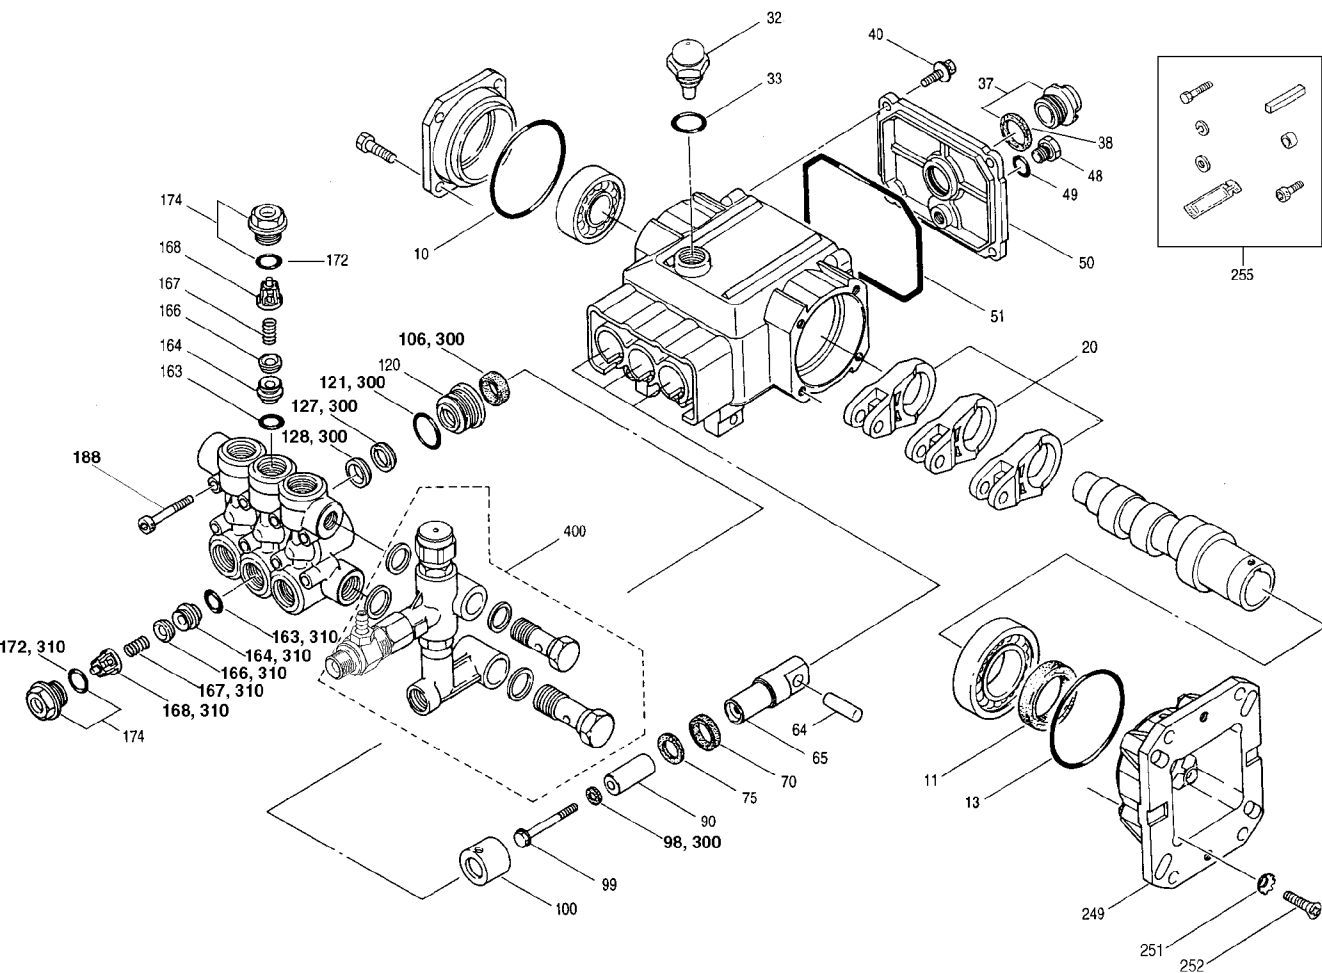

**CA34498 O-Ring Kit**

**CA34262 Seal Kit**

**CA34260 Valve Kit**

## Parts List for PCH3600GRC Type 0

Item Number	Part Number	Description	Qty Required
10	15667	KIT SEAL	1
11	000000-00	No Longer Available	1
13	000000-00	No Longer Available	1
20	CA48750	ROD CONNECTING	3
32	CA48787	CAP DOMED OIL FILLER	1
33	P186	ORING CAT 14179	1
37	000000-00	No Longer Available	1
38	P262	SEAL SIGHTGLASS OIL	1
40	000000-00	No Longer Available	1
48	15493	PLUG OIL DRAIN CAT 2	1
49	P180	ORING CAT 23170	1
50	000000-00	No Longer Available	1
51	000000-00	No Longer Available	1
64	P729	PIN CONNECTING ROD C	3
65	000000-00	No Longer Available	3
70	000000-00	No Longer Available	1
75	CA48754	SLINGER BARRIER	1
90	CA48752	PLUNGER M14X47	1
98	000000-00	No Longer Available	1
99	000000-00	No Longer Available	1
100	000000-00	No Longer Available	1
106	P125	SEALS LOW PRESSURE C	3
120	000000-00	No Longer Available	3
121	15504	ORING CAT 13980	3
127	000000-00	No Longer Available	1
128	000000-00	No Longer Available	1
163	000000-00	No Longer Available	1

## Parts List for PCH3600GRC Type 0

Item Number	Part Number	Description	Qty Required
164	000000-00	No Longer Available	1
166	000000-00	No Longer Available	1
167	15669	VALVE SPRING	6
168	000000-00	No Longer Available	1
172	000000-00	No Longer Available	1
174	CA48760	PLUG VALVE W/O-RING	1
188	000000-00	No Longer Available	1
249	000000-00	No Longer Available	1
251	15896	LOCKWASHER	1
252	15895	SCREW CAT #46403	1
255	15550	KIT BOLT PUMP-MOTOR	1
300	CA34262	KIT SEAL	1
310	CA34260	KIT VALVE	1
400	000000-00	No Longer Available	1
402	000000-00	No Longer Available	1
403	000000-00	No Longer Available	1
404	000000-00	No Longer Available	1
405	000000-00	No Longer Available	1
408	CA34587	SPRING	1
410	000000-00	No Longer Available	1
412	000000-00	No Longer Available	1
415	CA34498	KIT O-RING	1
416	CA34498	KIT O-RING	1
423	000000-00	No Longer Available	1
424	000000-00	No Longer Available	1
425	000000-00	No Longer Available	1
428	000000-00	No Longer Available	1