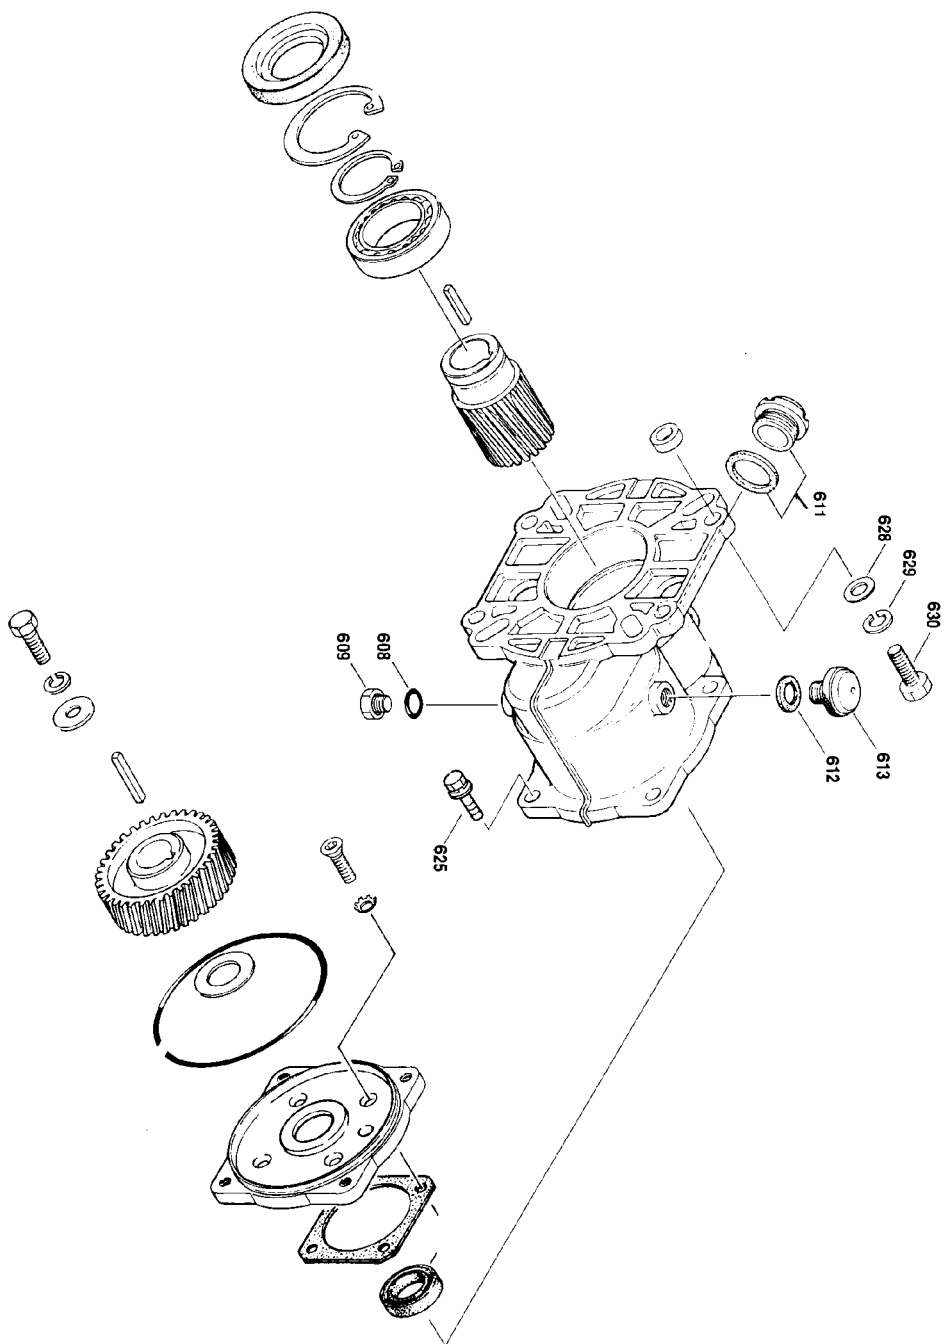

## Parts List for PCH3600GRC Type 0

Item Number	Part Number	Description	Qty Required
10	15667	KIT SEAL	1
11	000000-00	No Longer Available	1
13	000000-00	No Longer Available	1
20	CA48750	ROD CONNECTING	3
32	CA48787	CAP DOMED OIL FILLER	1
33	P186	ORING CAT 14179	1
37	000000-00	No Longer Available	1
38	P262	SEAL SIGHTGLASS OIL	1
40	000000-00	No Longer Available	1
48	15493	PLUG OIL DRAIN CAT 2	1
49	P180	ORING CAT 23170	1
50	000000-00	No Longer Available	1
51	000000-00	No Longer Available	1
64	P729	PIN CONNECTING ROD C	3
65	000000-00	No Longer Available	3
70	000000-00	No Longer Available	1
75	CA48754	SLINGER BARRIER	1
90	CA48752	PLUNGER M14X47	1
98	000000-00	No Longer Available	1
99	000000-00	No Longer Available	1
100	000000-00	No Longer Available	1
106	P125	SEALS LOW PRESSURE C	3
120	000000-00	No Longer Available	3
121	15504	ORING CAT 13980	3
127	000000-00	No Longer Available	1
128	000000-00	No Longer Available	1
163	000000-00	No Longer Available	1

## Parts List for PCH3600GRC Type 0

Item Number	Part Number	Description	Qty Required
164	000000-00	No Longer Available	1
166	000000-00	No Longer Available	1
167	15669	VALVE SPRING	6
168	000000-00	No Longer Available	1
172	000000-00	No Longer Available	1
174	CA48760	PLUG VALVE W/O-RING	1
188	000000-00	No Longer Available	1
249	000000-00	No Longer Available	1
251	15896	LOCKWASHER	1
252	15895	SCREW CAT #46403	1
255	15550	KIT BOLT PUMP-MOTOR	1
300	CA34262	KIT SEAL	1
310	CA34260	KIT VALVE	1
400	000000-00	No Longer Available	1
402	000000-00	No Longer Available	1
403	000000-00	No Longer Available	1
404	000000-00	No Longer Available	1
405	000000-00	No Longer Available	1
408	CA34587	SPRING	1
410	000000-00	No Longer Available	1
412	000000-00	No Longer Available	1
415	CA34498	KIT O-RING	1
416	CA34498	KIT O-RING	1
423	000000-00	No Longer Available	1
424	000000-00	No Longer Available	1
425	000000-00	No Longer Available	1
428	000000-00	No Longer Available	1