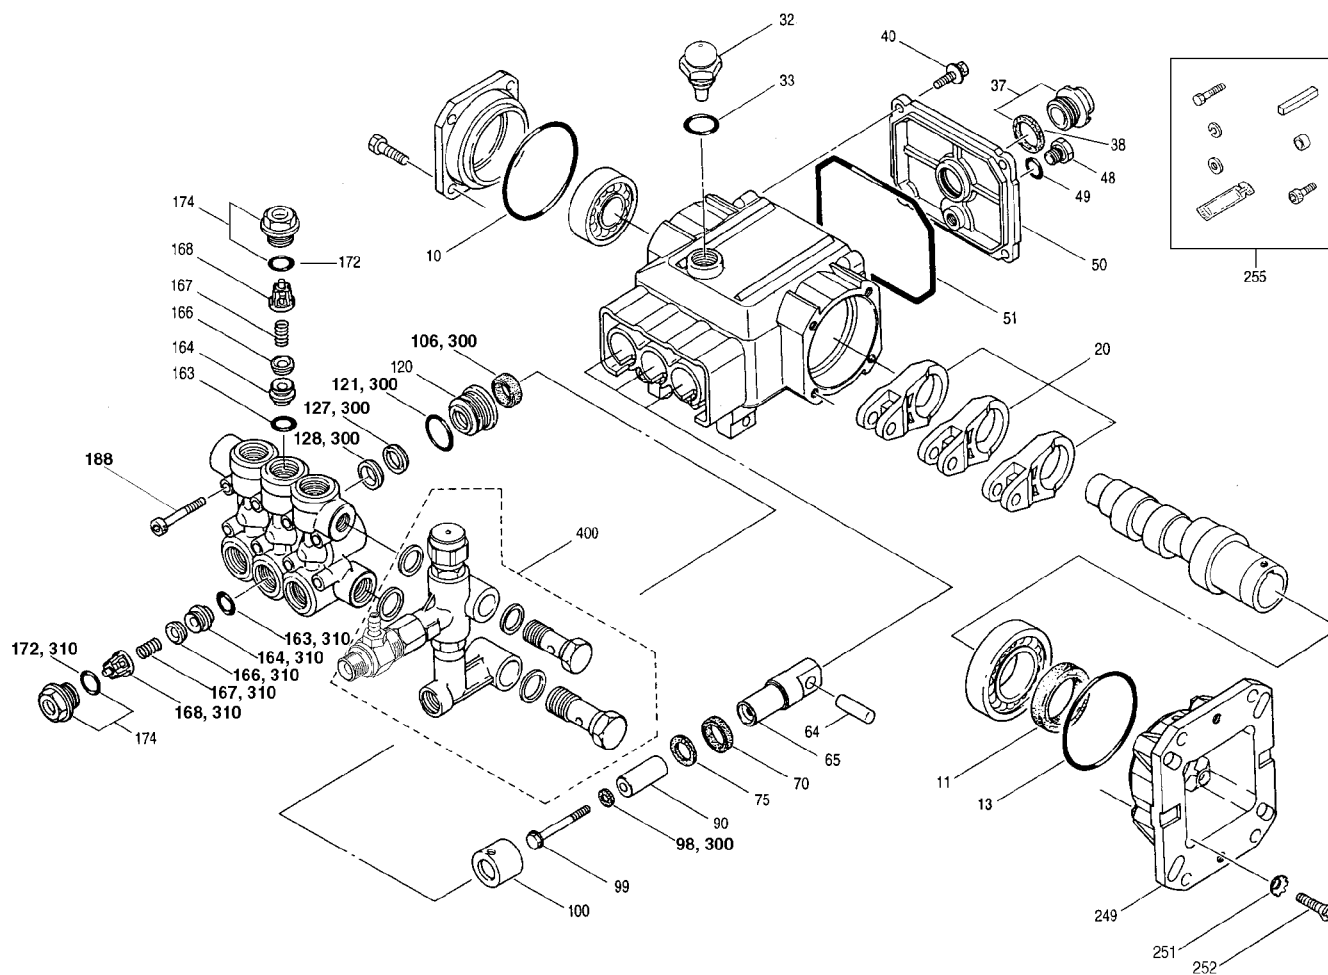

CA34498 O-Ring Kit

CA34262 Seal Kit

CA34260 Valve Kit

Parts List for PCH3500C Type 0

Item Number	Part Number	Description	Qty Required
10	15667	KIT SEAL	1
11	000000-00	No Longer Available	1
13	000000-00	No Longer Available	1
20	CA48750	ROD CONNECTING	3
32	CA48787	CAP DOMED OIL FILLER	1
33	P186	ORING CAT 14179	1
37	000000-00	No Longer Available	1
38	P262	SEAL SIGHTGLASS OIL	1
40	000000-00	No Longer Available	1
48	15493	PLUG OIL DRAIN CAT 2	1
49	P180	ORING CAT 23170	1
50	000000-00	No Longer Available	1
51	000000-00	No Longer Available	1
64	P729	PIN CONNECTING ROD C	3
65	000000-00	No Longer Available	3
70	000000-00	No Longer Available	1
75	CA48754	SLINGER BARRIER	3
90	CA48752	PLUNGER M14X47	3
98	000000-00	No Longer Available	1
99	000000-00	No Longer Available	1
100	000000-00	No Longer Available	3
106	P125	SEALS LOW PRESSURE C	3
120	000000-00	No Longer Available	3
121	15504	ORING CAT 13980	3
127	000000-00	No Longer Available	3
128	000000-00	No Longer Available	3
163	000000-00	No Longer Available	1

Parts List for PCH3500C Type 0

Item Number	Part Number	Description	Qty Required
164	000000-00	No Longer Available	1
166	000000-00	No Longer Available	1
167	15669	VALVE SPRING	6
168	000000-00	No Longer Available	1
172	000000-00	No Longer Available	1
174	CA48760	PLUG VALVE W/O-RING	6
188	000000-00	No Longer Available	1
249	000000-00	No Longer Available	1
251	15896	LOCKWASHER	4
252	15895	SCREW CAT #46403	4
255	15550	KIT BOLT PUMP-MOTOR	1
300	CA34262	KIT SEAL	1
310	CA34260	KIT VALVE	1
400	000000-00	No Longer Available	1
402	000000-00	No Longer Available	1
403	000000-00	No Longer Available	1
404	000000-00	No Longer Available	1
405	000000-00	No Longer Available	1
408	CA34587	SPRING	1
410	000000-00	No Longer Available	1
412	000000-00	No Longer Available	1
415	CA34498	KIT O-RING	1
416	CA34498	KIT O-RING	1
423	000000-00	No Longer Available	1
424	000000-00	No Longer Available	1
425	000000-00	No Longer Available	1
428	000000-00	No Longer Available	1