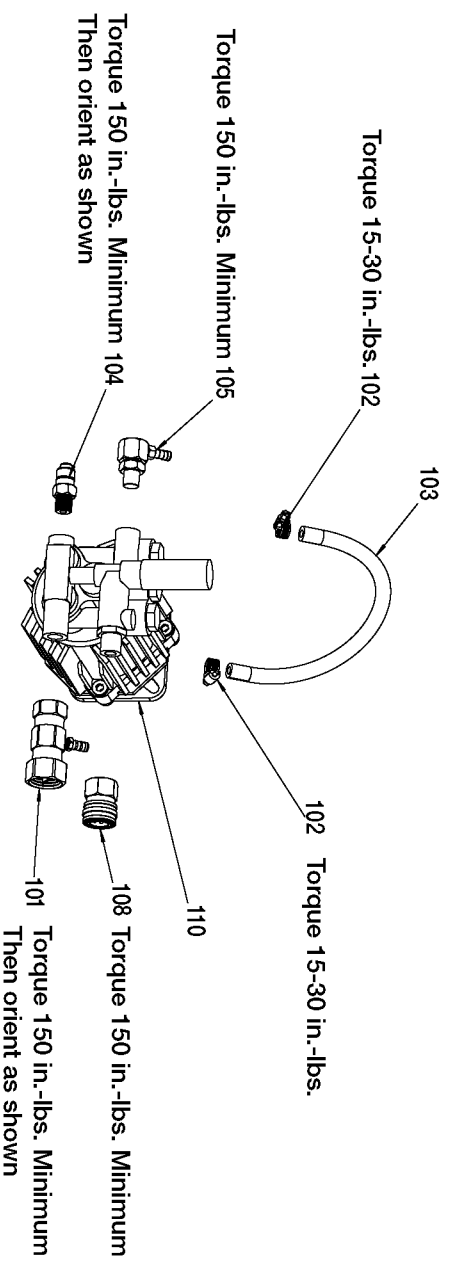

A08992 - SJV2.5G27 - PUMP, AR PARTS LIST

A08992 - SJV2.5G27 - PUMP, AR REPAIR KIT

D29433 Valve Kit

D29434 Piston Kit

D29435 Oil Seal Kit

D29436 Water Seal Kit

AR-2799 O-Ring Kit

D29437 Unloader Valve Kit

Parts List for PCH2425 Type 2

Item Number	Part Number	Description	Qty Required
1	AR-1981780	KNOB	1
2	AR-1980300	NUT	1
3	AR-1540560	GRUB	1
4	AR-1980640	INSERT HANDLE	1
5	AR-1080070	PIN	1
6	AR-1980220	SPRING PLATE	1
7	AR-1271070	SPRING	1
8	AR-1080041	PISTON UPPER	1
11	AR-1980210	GUIDE PISTON	1
17	AR-1271160	PISTON LOWER	1
18	AR-1980200	SEAT VALVE 1	1
20	AR-880581	PLUG	1
23	AR-1980310	SCREW	1
24	AR-650530	WASHER	1
26	AR-1260162	PLUG	1
28	AR-1269050	VALVE COMPLETE	1
29	D29430	HOSE BARB AR-1982520	1
31	AR-1250280	BALL	1
32	AR-1560520	SPRING	1
34	AR-1540170	JET	1
35	AR-1080091	SPRING	1
38	D29431	DETERGENT INJECTOR	1
42	D29432	PISTON GUIDE AR-1981	1
49	AR-740290	O-RING	1
50	AR-1980380	PLUG	1
51	AR-1989600	PLUG	1
52	AR-1980290	PLUG	1

Parts List for PCH2425 Type 2

Item Number	Part Number	Description	Qty Required
518	D30249	COLLER AXLE SET SCRE	2
519	D21436	SCREW .250-20X.750 U	2
520	D21437	NUT.250-20 FLANGEHEA	2
521	D30492	BUTTON SNAP .302 DIA	2
522	18297	BOLT .313-18X1.75 FL	4
523	16087	NUT .313-18 UNC FLAN	4
525	A06113	SCREW	4
527	A15742	HOSE	1
528	F179	ORING 1/4 QC	1
528	A06118	LANCE EXT	1
529	5140095-05	GUN	1
529	F179	ORING 1/4 QC	1
530	H140	HOSE ASSY CHEMICAL	1
531	NCT001	TOOL NOZZLE CLEANING	1
532	D30374	NOZZLE HOLDER RUBBER	1
533	D25573	KIT NOZZLE 3.25 QC 0	1