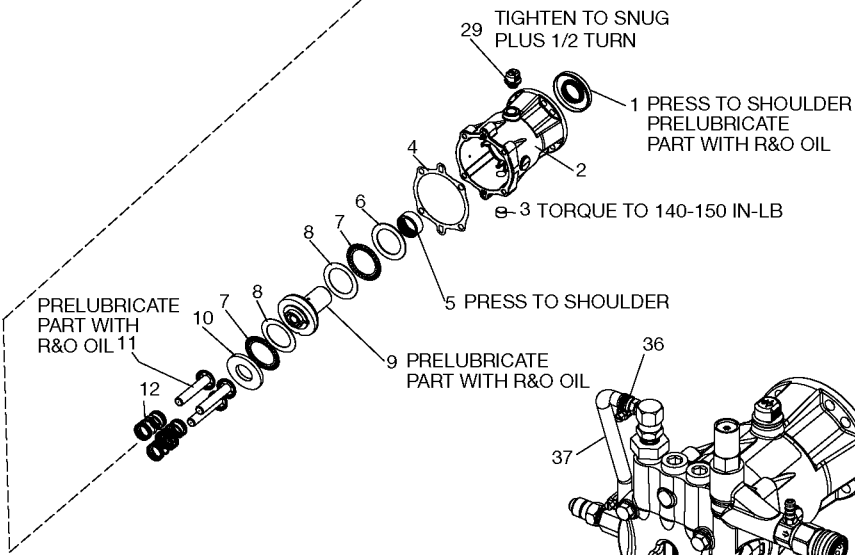

horizontal applications