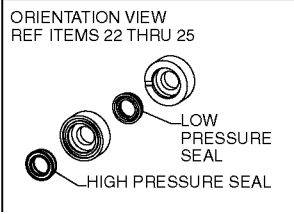

horizontal applications

18246 Water Seal Kit

contains Key#s 19 (qty 1), 23 (qty 3), and 25 (qty 3)

17323 Valve Kit

contains Key#s 26-2(qty 6), 26-4 (qty 1), and 26-6 (qty 1)

18245 Oil Seal Kit

contains Key #s 1 (qty 1), 4 (qty 1), 20 (qty 3)

17324 Bearing Kit

contains Key #s 5 (qty 1), 6 (qty 1), 7 (qty 2), 8 (qty 2), and 10 (qty 1)

Parts List for PCH2401 Type 1

Item Number	Part Number	Description	Qty Required
1	18245	KIT OIL SEAL	1
2	000000-00	No Longer Available	1
3	16364	PLUG 3/8 NPT	1
4	18110	GASKET CAM HOUSING .	1
5	000000-00	No Longer Available	1
6	000000-00	No Longer Available	1
7	000000-00	No Longer Available	1
8	000000-00	No Longer Available	1
9	000000-00	No Longer Available	1
10	16301	WASHER THRUST .250 T	1
11	000000-00	No Longer Available	1
12	A11365	SPRING PISTON PUMP	1
13	000000-00	No Longer Available	1
14	17658	VALVE THERMAL RELIEF	1
15	H061	NUT SWIVEL GARDENHOS	1
16	17701	SWIVEL 3/8 NPT MALE	1
17	F187	SCREEN GARDEN HOSE 3	1
18	16358	SCREW .250-20X1.00 U	2
19	16365	O-RING JOURNAL PLATE	1
20	18245	KIT OIL SEAL	1
21	18176	O-RING RETAINER	6
22	000000-00	No Longer Available	3
23	000000-00	No Longer Available	1
24	18073	SEAL RETAINER	3
25	000000-00	No Longer Available	1
26	000000-00	No Longer Available	1
26	16360	O-RING VALVE PLUG	1

Parts List for PCH2401 Type 1

Item Number	Part Number	Description	Qty Required
537	18072	GROMMET RUBBER QC	1
550	16829	ADAPTER 1/2	1
551	000000-00	No Longer Available	1
856	000000-00	No Longer Available	1
856	000000-00	No Longer Available	1
856	18245	KIT OIL SEAL	1