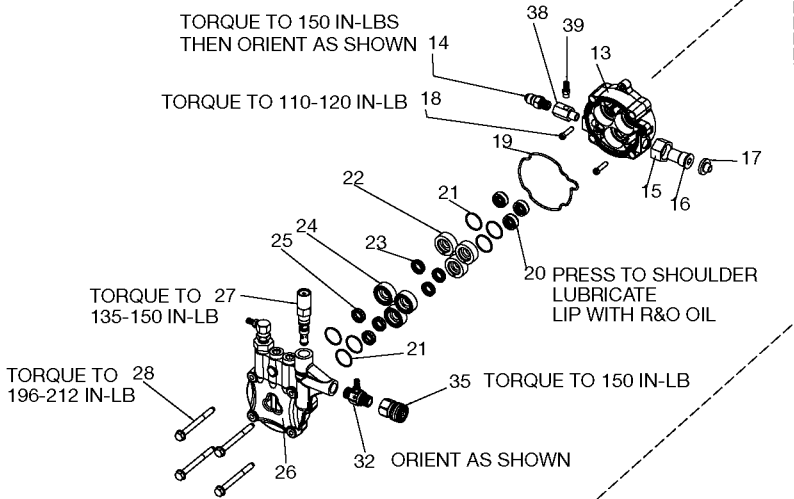

horizontal applications