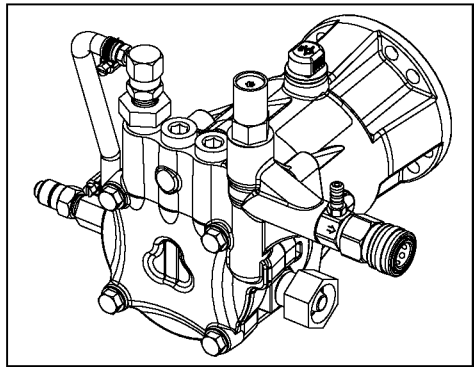

horizontal applications

18246 Water Seal Kit

contains Key#s 19 (qty 1), 23 (qty 3), and 25 (qty 3)

17323 Valve Kit

contains Key#s 26-2(qty 6), 26-4 (qty 1), and 26-6 (qty 1)

18245 Oil Seal Kit

contains Key #s 1 (qty 1), 4 (qty 1), 20 (qty 3)

17324 Bearing Kit

contains Key #s 5 (qty 1), 6 (qty 1), 7 (qty 2), 8 (qty 2), and 10 (qty 1)

Parts List for PCH2401 Type 1

Item Number	Part Number	Description	Qty Required
1	18245	KIT OIL SEAL	1
2	000000-00	No Longer Available	1
3	16364	PLUG 3/8 NPT	1
4	18110	GASKET CAM HOUSING .	1
5	000000-00	No Longer Available	1
6	000000-00	No Longer Available	1
7	000000-00	No Longer Available	1
8	000000-00	No Longer Available	1
9	000000-00	No Longer Available	1
10	16301	WASHER THRUST .250 T	1
11	000000-00	No Longer Available	1
12	A11365	SPRING PISTON PUMP	1
13	000000-00	No Longer Available	1
14	17658	VALVE THERMAL RELIEF	1
15	H061	NUT SWIVEL GARDENHOS	1
16	17701	SWIVEL 3/8 NPT MALE	1
17	F187	SCREEN GARDEN HOSE 3	1
18	16358	SCREW .250-20X1.00 U	2
19	16365	O-RING JOURNAL PLATE	1
20	18245	KIT OIL SEAL	1
21	18176	O-RING RETAINER	6
22	000000-00	No Longer Available	3
23	000000-00	No Longer Available	1
24	18073	SEAL RETAINER	3
25	000000-00	No Longer Available	1
26	000000-00	No Longer Available	1
26	16360	O-RING VALVE PLUG	1