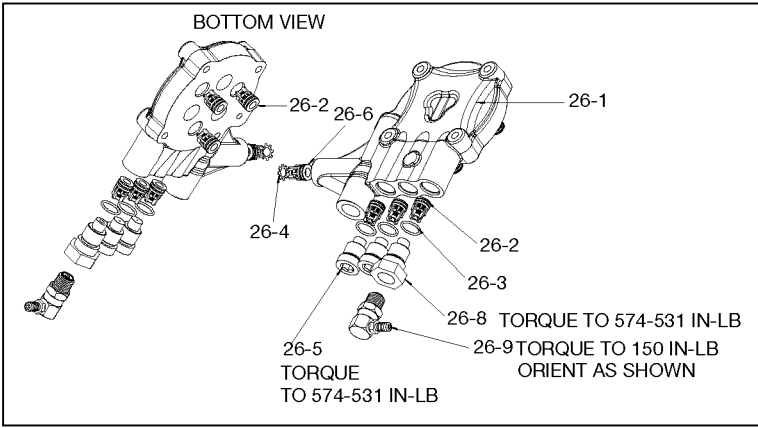

horizontal applications

18246 Water Seal Kit

contains Key#s 19 (qty 1), 23 (qty 3), and 25 (qty 3)

17323 Valve Kit

contains Key#s 26-2(qty 6), 26-4 (qty 1), and 26-6 (qty 1)

18245 Oil Seal Kit

contains Key #s 1 (qty 1), 4 (qty 1), 20 (qty 3)

17324 Bearing Kit

contains Key #s 5 (qty 1), 6 (qty 1), 7 (qty 2), 8 (qty 2), and 10 (qty 1)

Parts List for PCH2401 Type 1

Item Number	Part Number	Description	Qty Required
1	18245	KIT OIL SEAL	1
2	000000-00	No Longer Available	1
3	16364	PLUG 3/8 NPT	1
4	18110	GASKET CAM HOUSING .	1
5	000000-00	No Longer Available	1
6	000000-00	No Longer Available	1
7	000000-00	No Longer Available	1
8	000000-00	No Longer Available	1
9	000000-00	No Longer Available	1
10	16301	WASHER THRUST .250 T	1
11	000000-00	No Longer Available	1
12	A11365	SPRING PISTON PUMP	1
13	000000-00	No Longer Available	1
14	17658	VALVE THERMAL RELIEF	1
15	H061	NUT SWIVEL GARDENHOS	1
16	17701	SWIVEL 3/8 NPT MALE	1
17	F187	SCREEN GARDEN HOSE 3	1
18	16358	SCREW .250-20X1.00 U	2
19	16365	O-RING JOURNAL PLATE	1
20	18245	KIT OIL SEAL	1
21	18176	O-RING RETAINER	6
22	000000-00	No Longer Available	3
23	000000-00	No Longer Available	1
24	18073	SEAL RETAINER	3
25	000000-00	No Longer Available	1
26	000000-00	No Longer Available	1
26	16360	O-RING VALVE PLUG	1

Parts List for PCH2401 Type 1

Item Number	Part Number	Description	Qty Required
537	18072	GROMMET RUBBER QC	1
550	16829	ADAPTER 1/2	1
551	000000-00	No Longer Available	1
856	000000-00	No Longer Available	1
856	000000-00	No Longer Available	1
856	18245	KIT OIL SEAL	1