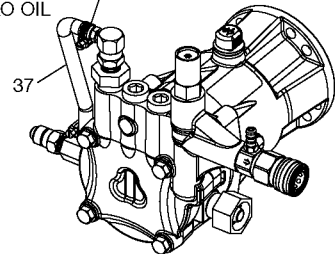

horizontal applications

18246 Water Seal Kit

contains Key#s 19 (qty 1), 23 (qty 3), and 25 (qty 3)

17323 Valve Kit

contains Key#s 26-2(qty 6), 26-4 (qty 1), and 26-6 (qty 1)

18245 Oil Seal Kit

contains Key #s 1 (qty 1), 4 (qty 1), 20 (qty 3)

17324 Bearing Kit

contains Key #s 5 (qty 1), 6 (qty 1), 7 (qty 2), 8 (qty 2), and 10 (qty 1)

Parts List for PCH2401 Type 1

Item Number	Part Number	Description	Qty Required
1	18245	KIT OIL SEAL	1
2	000000-00	No Longer Available	1
3	16364	PLUG 3/8 NPT	1
4	18110	GASKET CAM HOUSING .	1
5	000000-00	No Longer Available	1
6	000000-00	No Longer Available	1
7	000000-00	No Longer Available	1
8	000000-00	No Longer Available	1
9	000000-00	No Longer Available	1
10	16301	WASHER THRUST .250 T	1
11	000000-00	No Longer Available	1
12	A11365	SPRING PISTON PUMP	1
13	000000-00	No Longer Available	1
14	17658	VALVE THERMAL RELIEF	1
15	H061	NUT SWIVEL GARDENHOS	1
16	17701	SWIVEL 3/8 NPT MALE	1
17	F187	SCREEN GARDEN HOSE 3	1
18	16358	SCREW .250-20X1.00 U	2
19	16365	O-RING JOURNAL PLATE	1
20	18245	KIT OIL SEAL	1
21	18176	O-RING RETAINER	6
22	000000-00	No Longer Available	3
23	000000-00	No Longer Available	1
24	18073	SEAL RETAINER	3
25	000000-00	No Longer Available	1
26	000000-00	No Longer Available	1
26	16360	O-RING VALVE PLUG	1

Parts List for PCH2401 Type 1

Item Number	Part Number	Description	Qty Required
537	18072	GROMMET RUBBER QC	1
550	16829	ADAPTER 1/2	1
551	000000-00	No Longer Available	1
856	000000-00	No Longer Available	1
856	000000-00	No Longer Available	1
856	18245	KIT OIL SEAL	1