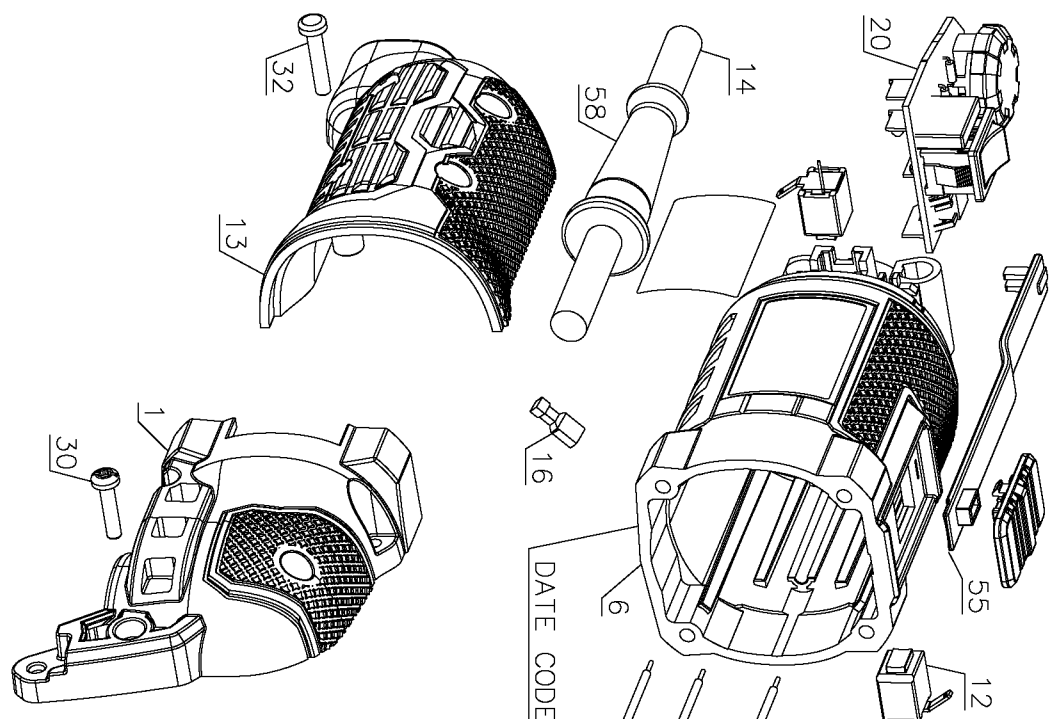

861

856

800

DATE CODE

54