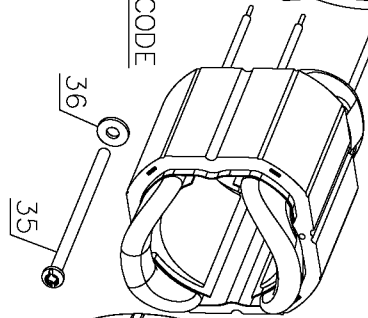

861

856

800

DATE CODE

54

50

51

59

7

13

33

1

2

31