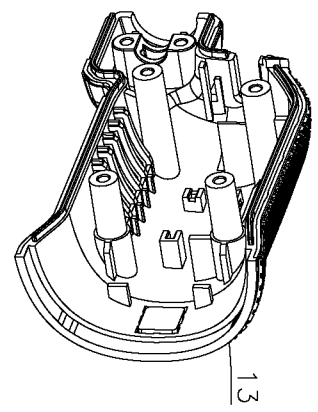

7

13

33

1

2

31

Parts List for PCE605K Type 1

Item Number	Part Number	Description	Qty Required
1	90582592	HOUSING ASSEMBLY	1
2	90590388	GEAR CASE ASSY.	1
2	90585768	GEAR CASE ASSY.	1
3	90583269	GEAR CASE COVER	1
6	90585619	FIELD CASE ASSY	1
7	90580666	FAN BAFFLE	1
8	90583372	LEVER ASSEMBLY	1
9	90580672	TORSION SPRING	1
10	90581542	SCREW	1
11	90581543	HEX NUT	1
12	90583145-01	BRUSH BOX ASSY	2
13	90583322	HANDLE ASSY	1
14	330072-97	CORD/10 FT/18-2	1
15	90583376	CORD CLAMP	1
16	137646-00	TERMINAL	2
20	90580671	PCB ASSEMBLY	1
30	330019-03	SCREW,PLASTITE	4
31	330019-14	SCREW	4
32	330019-04	SCREW,PLASTITE	4
33	90583365	SCREW	4
34	330019-01	SCREW,TORX HD	2
35	90583341	SCREW	2
36	90581601	WASHER	2
50	90583987	PLATEN	1
51	90587263	SPRING	1
52	90584467	BLOCK ASSY.	1
53	90584159	DEPTH GUIDE	1

Parts List for PCE605K Type 1

Item Number	Part Number	Description	Qty Required
54	891903	HEX WRENCH 2.5MM	1
55	90580670	SWITCH ACTUATOR	1
57	90580658	STEEL BALL	2
58	90567404	CORD PROTECTOR	1
59	90583166	KNOB	1
60	90583888	O-RING	1
61	90583887	SCREW	1
62	90583886	OUTER FLANGE	1
63	90583885	INNER FLANGE	1
800	761995-01	GREASE, 6 OZ.	1
856	90586371	SANDPAPER PACK	1
856	90586595	BLADE PACK	1
861	90585406	KIT BOX	1