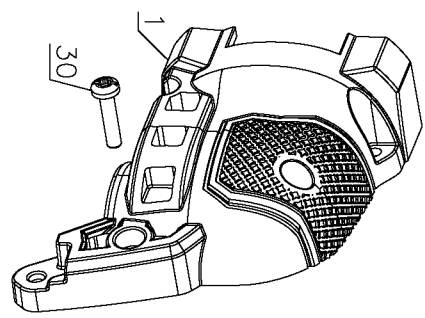

861

856

800

DATE CODE

54