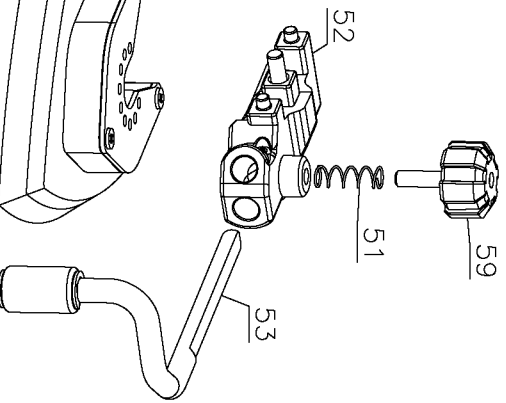

861

856

800

DATE CODE

54

50

51

59

7

13

33

1

2

31