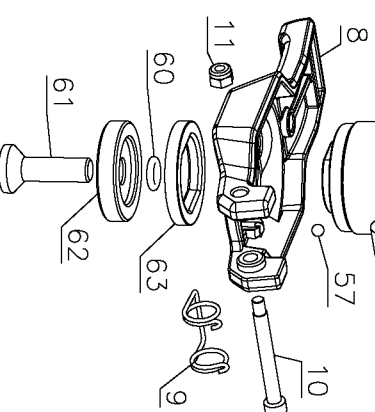

7

13

33

1

2

31

Parts List for PCE605K Type 1

Item Number	Part Number	Description	Qty Required
1	90582592	HOUSING ASSEMBLY	1
2	90590388	GEAR CASE ASSY.	1
2	90585768	GEAR CASE ASSY.	1
3	90583269	GEAR CASE COVER	1
6	90585619	FIELD CASE ASSY	1
7	90580666	FAN BAFFLE	1
8	90583372	LEVER ASSEMBLY	1
9	90580672	TORSION SPRING	1
10	90581542	SCREW	1
11	90581543	HEX NUT	1
12	90583145-01	BRUSH BOX ASSY	2
13	90583322	HANDLE ASSY	1
14	330072-97	CORD/10 FT/18-2	1
15	90583376	CORD CLAMP	1
16	137646-00	TERMINAL	2
20	90580671	PCB ASSEMBLY	1
30	330019-03	SCREW,PLASTITE	4
31	330019-14	SCREW	4
32	330019-04	SCREW,PLASTITE	4
33	90583365	SCREW	4
34	330019-01	SCREW,TORX HD	2
35	90583341	SCREW	2
36	90581601	WASHER	2
50	90583987	PLATEN	1
51	90587263	SPRING	1
52	90584467	BLOCK ASSY.	1
53	90584159	DEPTH GUIDE	1

Parts List for PCE605K Type 1

Item Number	Part Number	Description	Qty Required
54	891903	HEX WRENCH 2.5MM	1
55	90580670	SWITCH ACTUATOR	1
57	90580658	STEEL BALL	2
58	90567404	CORD PROTECTOR	1
59	90583166	KNOB	1
60	90583888	O-RING	1
61	90583887	SCREW	1
62	90583886	OUTER FLANGE	1
63	90583885	INNER FLANGE	1
800	761995-01	GREASE, 6 OZ.	1
856	90586371	SANDPAPER PACK	1
856	90586595	BLADE PACK	1
861	90585406	KIT BOX	1