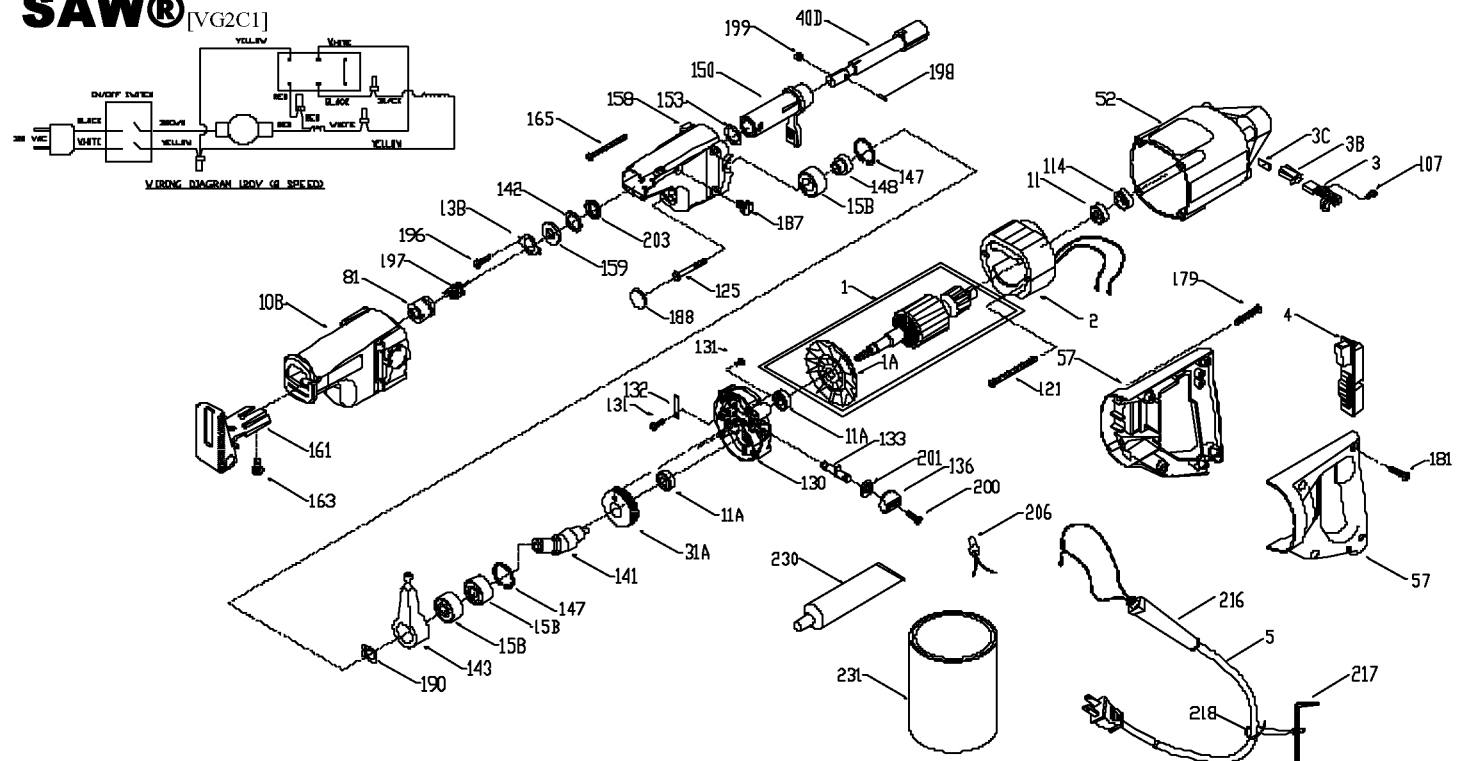

PORTER-CABLE

TWO SPEED TIGER

SAW® [VG2C1]

WARNING: Electrical repairs should only be attempted by trained repairmen. Contact the nearest Porter-Cable Service Center or other competent repair center.

739

Parts List for PC9739 Type 1

Parts List for PC9739 Type 1

Item Number	Part Number	Description	Qty Required
138	879458	PLATE	1
141	883097SV	DRIVE SHAFT	1
142	684931	WASHER	10
143	890819	WOBBLE PLATE	1
147	802302	RING	10
148	879429	SPACER	10
150	883098	TUBE-CARRIER	1
153	882348	FELT SEAL	1
158	000000-00	No Longer Available	1
159	879457	FELT SEAL	1
161	891672SV	SHOE & BRACKET ASSY.	1
163	849235	SCREW	10
165	879463	SCREW	10
172	882185	SCREW MACHINE STEEL	10
179	900826	SCREW	10
181	900826	SCREW	10
187	892440	SET SCREW	10
188	000000-00	No Longer Available	1
190	853246	RING	10
196	882255	SCREW	10
197	648924-00	SPRING	10
198	884696	RETAINER KIT	1
199	648594-00	CLAMP PIN	10
200	000000-00	No Longer Available	10
201	000000-00	No Longer Available	10
203	902998	SEAL	1
206	682063	CONNECTOR VS	1

Parts List for PC9739 Type 1

Item Number	Part Number	Description	Qty Required
216	901266	STRAIN RELIEVER	1
217	802905	ALLEN WRENCH	1
218	000000-00	No Longer Available	1
230	5140061-28	GREASE	1
231	5140061-28	GREASE	1
861	000000-00	No Longer Available	1