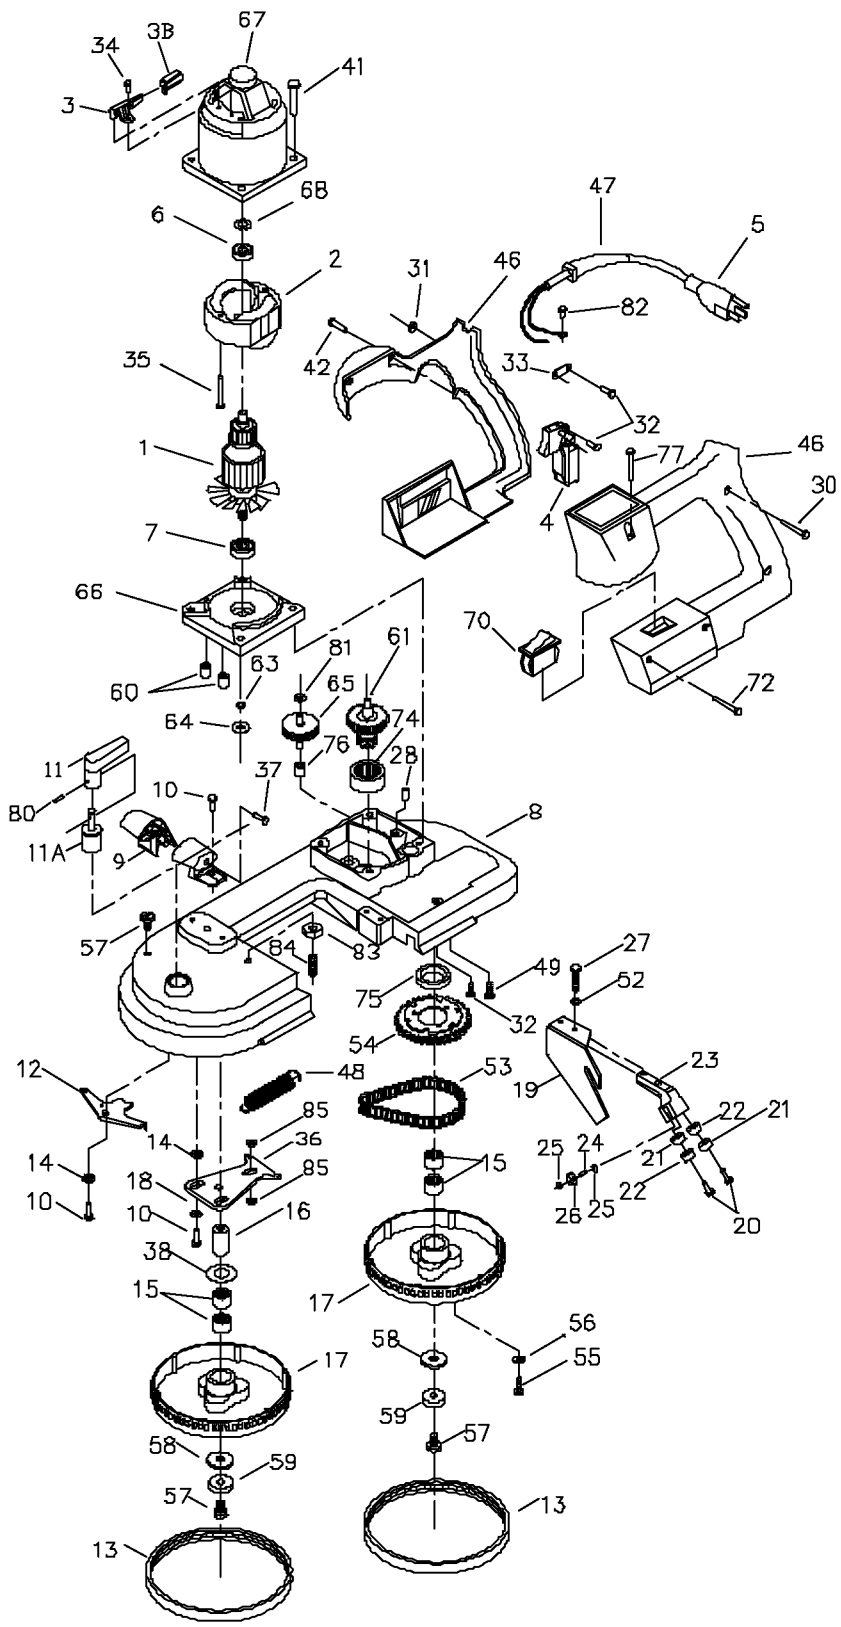

## Parts List for PC7723 Type 2

Item Number	Part Number	Description	Qty Required
1	A01749SV	ARMATURE	1
1	000000-00	No Longer Available	1
2	000000-00	No Longer Available	1
3	874289	BRUSH & RETAINER ASY	2
3	865323	BRUSH HOLDER	2
4	000000-00	No Longer Available	1
5	879182	CORD	1
6	330003-05	BEARING,BALL	3
7	851054SV	BALL BEARING	3
8	000000-00	No Longer Available	1
9	A03070	SS/A HANDLE SET	1
10	696276	SCREW	10
11	865398	KNOB	1
11	000000-00	No Longer Available	1
12	861851	YOKE	1
13	650721-00	TIRE	1
14	878725	BUSHING	10
15	803858	BEARING	3
16	000000-00	No Longer Available	1
17	861702	DRIVE PULLEY	1
18	802318	WASHER	10
19	873951	STOP	1
20	884286	SCREW	10
21	863569	GUIDE	1
22	849197SV	BALL BEARING	3
23	872871	BLADE GUIDE HOLDER	1
23	694978	GUIDE HARDWARE	1

## Parts List for PC7723 Type 2

Item Number	Part Number	Description	Qty Required
24	861663	PIN	10
25	861664	WASHER	10
26	000000-00	No Longer Available	3
27	866061	SCREW	10
28	801710	PIN	10
30	696274	SCREW	10
30	696274	SCREW	10
31	869687	NUT	10
32	882703	SCREW	10
33	861434	CORD CLAMP	1
34	000000-00	No Longer Available	10
35	883479	SCREW	10
36	878661	YOKE KIT	1
37	879678	SCREW	10
38	803679	PLASTIC WASHER	10
41	000000-00	No Longer Available	10
42	861810	SCREW	10
46	000000-00	No Longer Available	1
47	810716	RELIEVER	1
48	873581	SPRING	10
49	864449	SCREW	10
52	802429	INT LOCK WASHER	1
53	888879	CHAIN	1
54	877616	SPROCKET	1
55	800191	SCREW	10
56	802417	WASHER	10
57	847213	SCREW	10