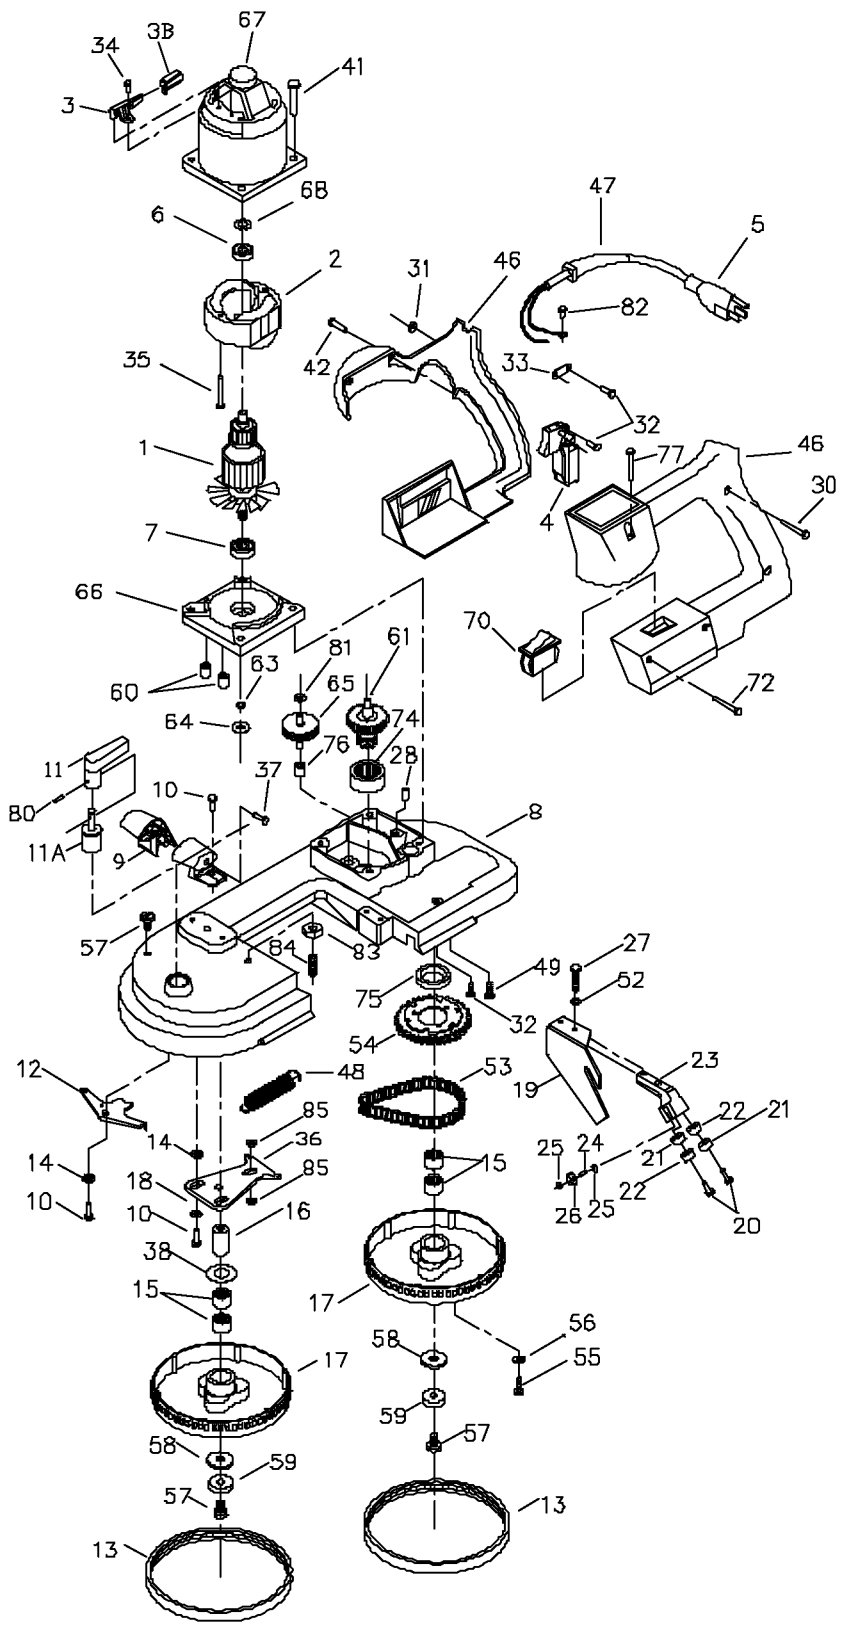

PORTA-BAND® BAND SAW

Parts List for PC7723 Type 1

Item Number	Part Number	Description	Qty Required
1	A01749SV	ARMATURE	1
1	000000-00	No Longer Available	1
2	000000-00	No Longer Available	1
3	874289	BRUSH & RETAINER ASY	2
3	865323	BRUSH HOLDER	2
4	000000-00	No Longer Available	1
5	879182	CORD	1
6	330003-05	BEARING,BALL	3
7	851054SV	BALL BEARING	3
8	000000-00	No Longer Available	1
9	A03070	SS/A HANDLE SET	1
10	696276	SCREW	10
11	865398	KNOB	1
11	000000-00	No Longer Available	1
12	861851	YOKE	1
13	650721-00	TIRE	1
14	878725	BUSHING	10
15	803858	BEARING	3
16	000000-00	No Longer Available	1
17	861702	DRIVE PULLEY	1
18	802318	WASHER	10
19	873951	STOP	1
20	884286	SCREW	10
21	863569	GUIDE	1
22	849197SV	BALL BEARING	3
23	872871	BLADE GUIDE HOLDER	1
23	694978	GUIDE HARDWARE	1

Parts List for PC7723 Type 1

Item Number	Part Number	Description	Qty Required
24	861663	PIN	10
25	861664	WASHER	10
26	000000-00	No Longer Available	3
27	866061	SCREW	10
28	801710	PIN	10
30	696274	SCREW	10
30	696274	SCREW	10
31	869687	NUT	10
32	882703	SCREW	10
33	861434	CORD CLAMP	1
34	000000-00	No Longer Available	10
35	883479	SCREW	10
36	878661	YOKE KIT	1
37	879678	SCREW	10
38	803679	PLASTIC WASHER	10
41	000000-00	No Longer Available	10
42	861810	SCREW	10
46	000000-00	No Longer Available	1
47	810716	RELIEVER	1
48	873581	SPRING	10
49	864449	SCREW	10
52	802429	INT LOCK WASHER	1
53	888879	CHAIN	1
54	877616	SPROCKET	1
55	800191	SCREW	10
56	802417	WASHER	10
57	847213	SCREW	10