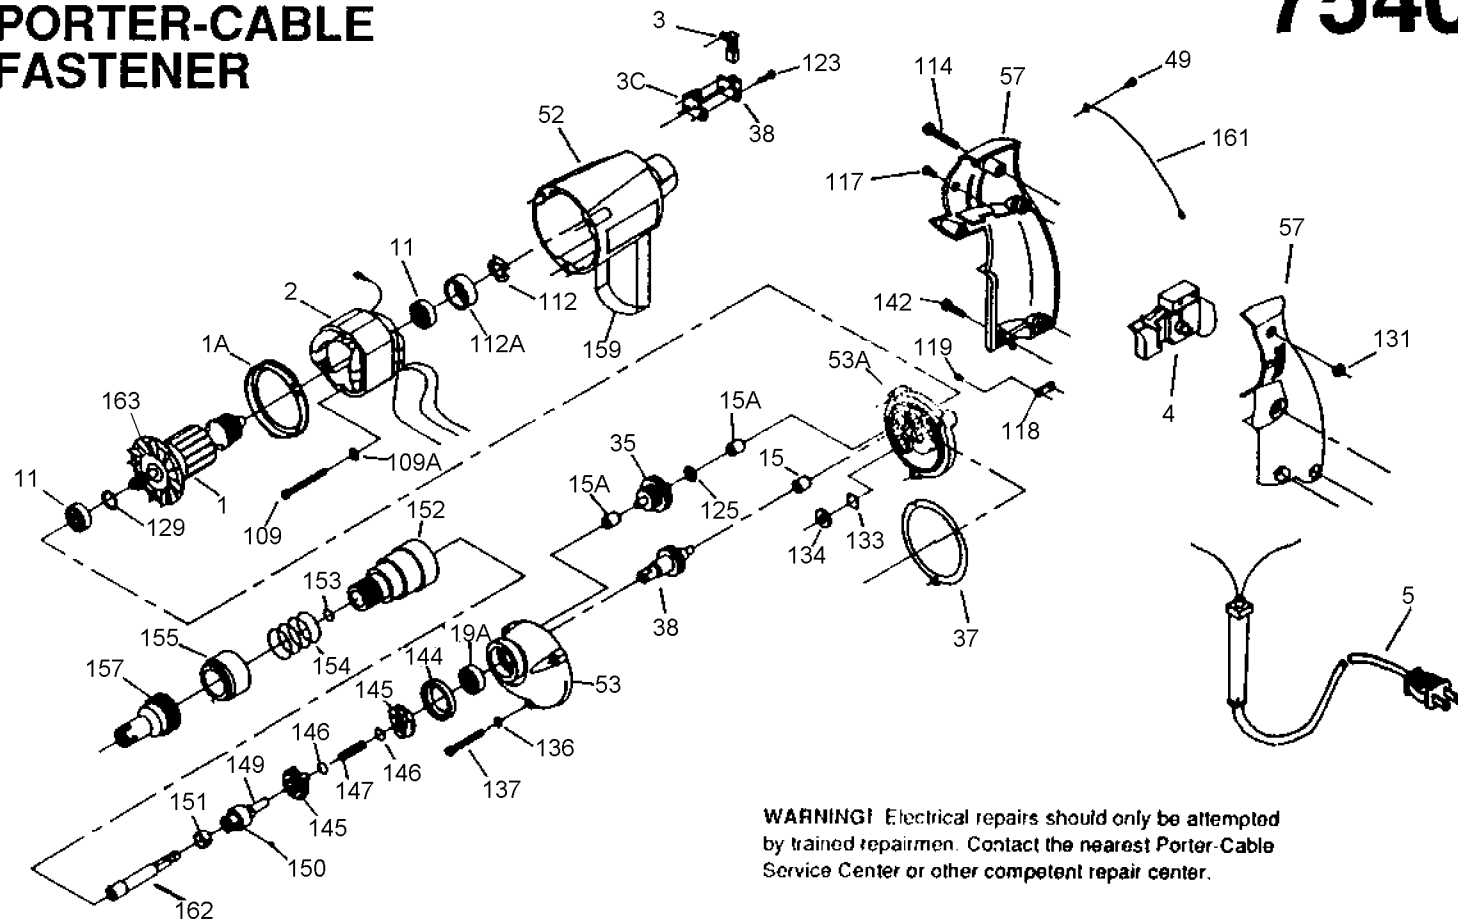

PORTER-CABLE FASTENER

7540

WARNING! Electrical repairs should only be attempted by trained repairmen. Contact the nearest Porter-Cable Service Center or other competent repair center.

Parts List for PC7540 Type 3

Item Number	Part Number	Description	Qty Required
1	000000-00	No Longer Available	1
1	811350	BAFFLE	1
2	000000-00	No Longer Available	1
3	N119739	BRUSH & SPRING	2
3	694301	BRUSH HOLDER	2
3	694298	BRUSH INSULATOR	2
4	000000-00	No Longer Available	1
5	695854	CORDSET	1
5	810716	RELIEVER	1
11	330003-85	BEARING	1
15	330004-00	BEARING,NEEDLE	1
15	330004-00	BEARING,NEEDLE	1
19	330003-17	BEARING,BALL	1
35	000000-00	No Longer Available	1
37	698609	GASKET	1
38	000000-00	No Longer Available	1
49	864137	SCREW	1
52	000000-00	No Longer Available	1
53	000000-00	No Longer Available	1
53	N400620	INTERMEDIATE PLATE	1
57	000000-00	No Longer Available	1
109	876651	SCREW	1
109	802214	WASHER-LCK INT	1
112	842610	SPRING-PRELOAD	1
112	694432	BEARING MOUNT	1
114	000000-00	No Longer Available	1
116	859384	SCREW	1

Parts List for PC7540 Type 3

Item Number	Part Number	Description	Qty Required
117	000000-00	No Longer Available	1
118	861434	CORD CLAMP	1
119	000000-00	No Longer Available	1
123	864136	SCREW	1
125	848741	WASHER	1
129	847564	SNAP RING	1
131	000000-00	No Longer Available	1
133	802851	O RING	1
134	852714	SLINGER	1
136	802648	WASHER	1
137	000000-00	No Longer Available	1
137	694015	SCREW	1
142	000000-00	No Longer Available	1
144	000000-00	No Longer Available	1
145	000000-00	No Longer Available	1
146	000000-00	No Longer Available	1
147	000000-00	No Longer Available	1
149	000000-00	No Longer Available	1
150	000000-00	No Longer Available	1
151	000000-00	No Longer Available	1
152	000000-00	No Longer Available	1
153	000000-00	No Longer Available	1
154	000000-00	No Longer Available	1
155	000000-00	No Longer Available	1
155	000000-00	No Longer Available	1
157	000000-00	No Longer Available	1
159	000000-00	No Longer Available	1