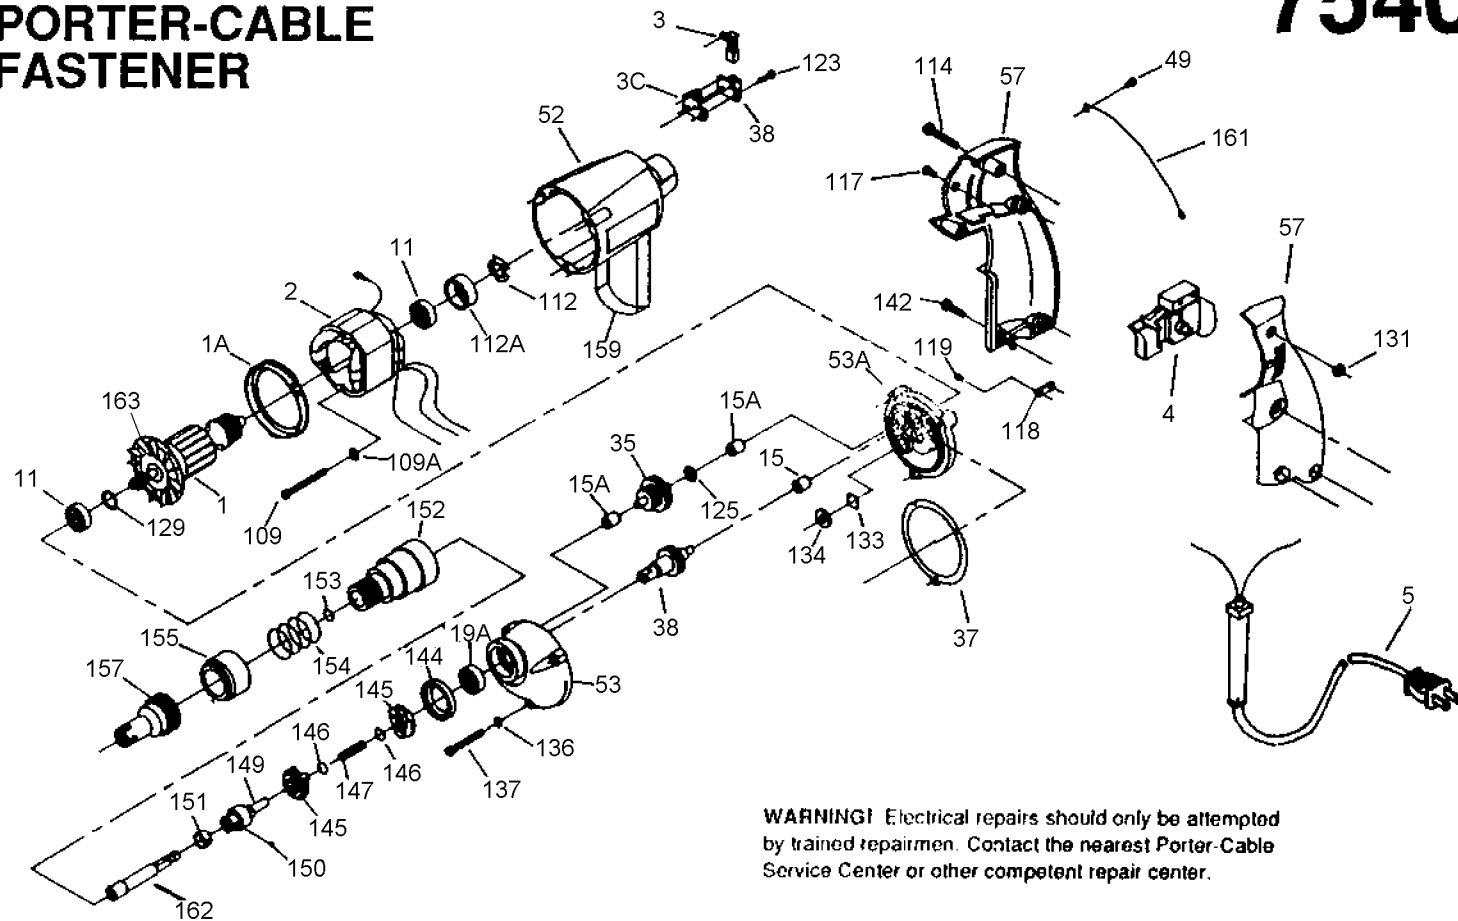

PORTER-CABLE FASTENER

7540

WARNING! Electrical repairs should only be attempted by trained repairmen. Contact the nearest Porter-Cable Service Center or other competent repair center.

Parts List for PC7540 Type 1

Item Number	Part Number	Description	Qty Required
1	000000-00	No Longer Available	1
1	811350	BAFFLE	1
2	000000-00	No Longer Available	1
3	000000-00	No Longer Available	1
4	000000-00	No Longer Available	1
5	695854	CORDSET	1
5	810716	RELIEVER	1
11	330003-85	BEARING	1
15	000000-00	No Longer Available	1
15	000000-00	No Longer Available	1
19	330003-17	BEARING,BALL	1
35	000000-00	No Longer Available	1
37	698609	GASKET	1
38	000000-00	No Longer Available	1
49	864137	SCREW	1
52	000000-00	No Longer Available	1
53	000000-00	No Longer Available	1
53	000000-00	No Longer Available	1
57	000000-00	No Longer Available	1
109	000000-00	No Longer Available	1
112	842610	SPRING-PRELOAD	1
112	694432	BEARING MOUNT	1
114	000000-00	No Longer Available	1
116	859384	SCREW	1
117	000000-00	No Longer Available	1
118	861434	CORD CLAMP	1
119	000000-00	No Longer Available	1

Parts List for PC7540 Type 1

Item Number	Part Number	Description	Qty Required
800	878499	TUBE GREASE	1
800	801946	LUBE	1
800	000000-00	No Longer Available	1