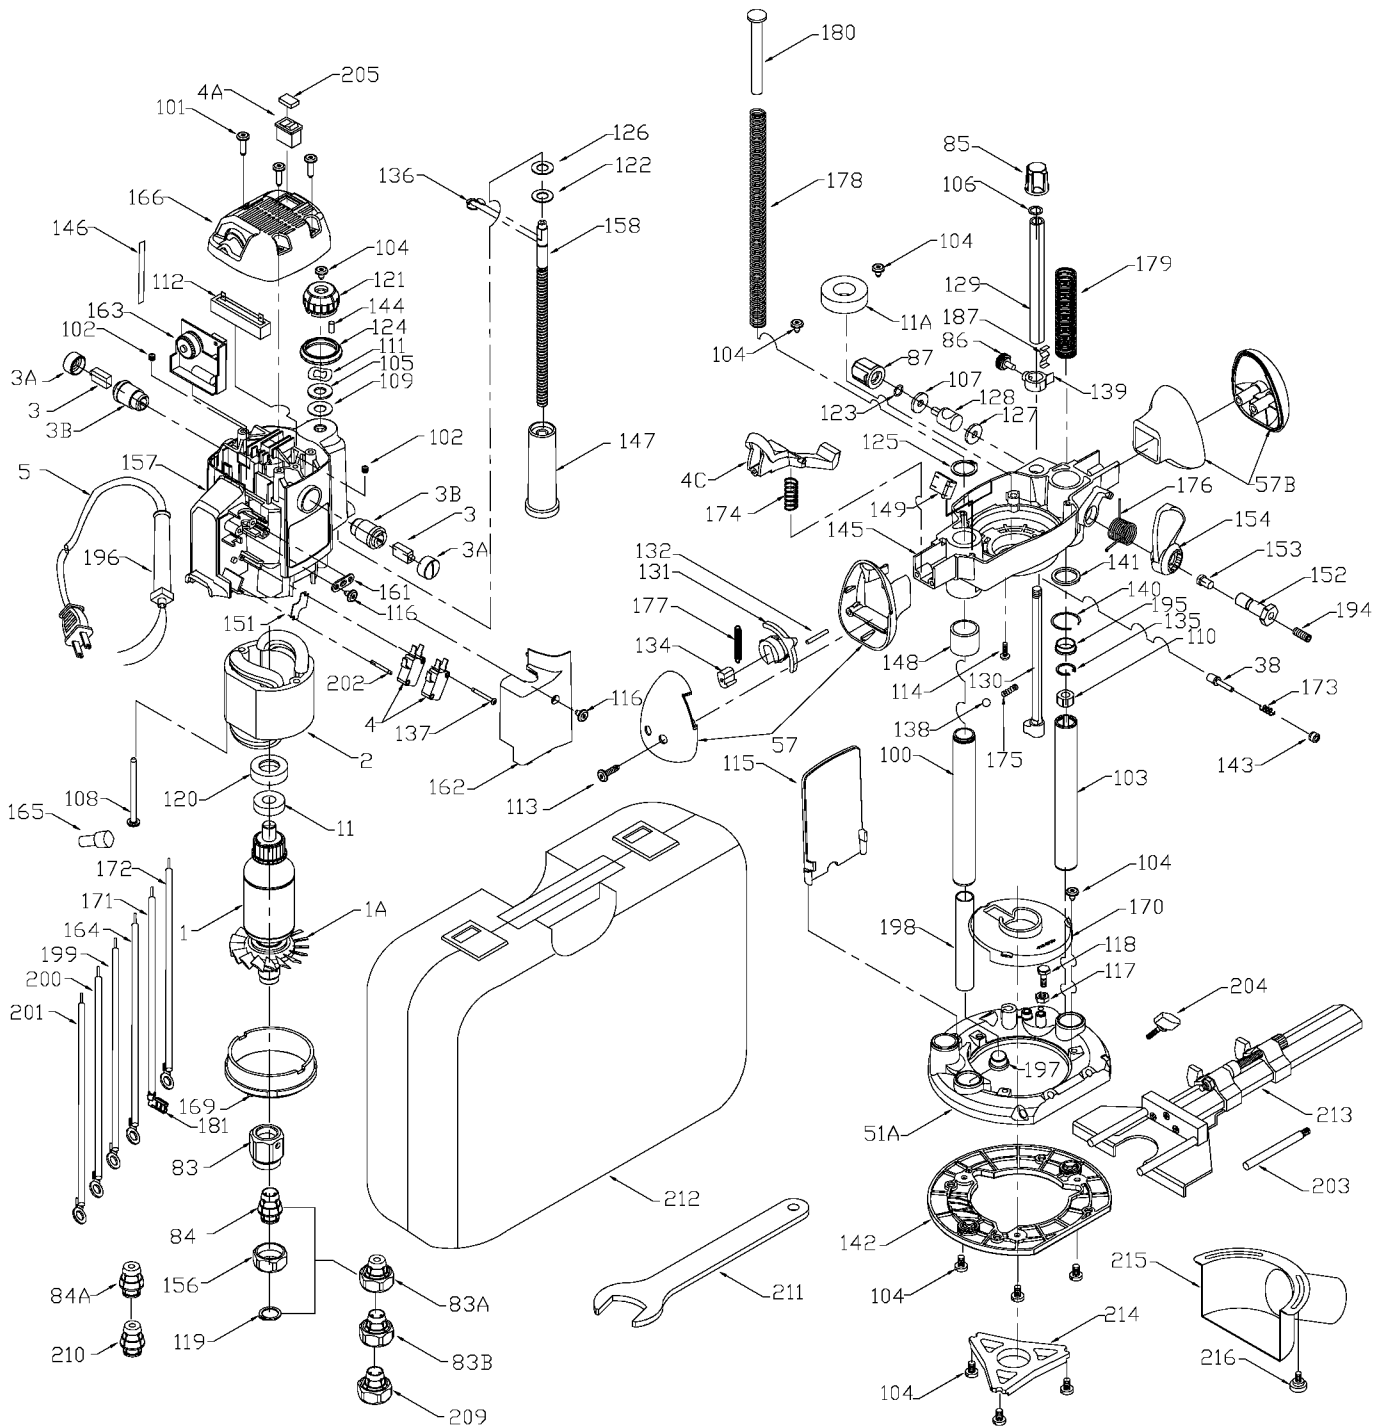

PORTER-CABLE PLUNGE ROUTER

7529

WARNING: Electrical repairs should only be attempted by trained repairmen. Contact the nearest Porter-Cable Service Center or other competent repair center.

Parts List for PC7529 Type 2

Item Number	Part Number	Description	Qty Required
1	000000-00	No Longer Available	1
1	000000-00	No Longer Available	1
1	893728	FAN	1
2	000000-00	No Longer Available	1
2	000000-00	No Longer Available	1
3	000000-00	No Longer Available	2
3	803483	BRUSH CAP	2
3	873497	BRUSH HOLDER	2
4	000000-00	No Longer Available	1
4	000000-00	No Longer Available	2
4	000000-00	No Longer Available	1
4	A22756	SWITCH	1
4	000000-00	No Longer Available	1
5	891461	CORD & PLUG	1
5	A10193	CORDSET	1
11	330003-64	BALL BEARING	3
11	803831SV	BEARING	3
38	000000-00	No Longer Available	1
51	000000-00	No Longer Available	1
57	000000-00	No Longer Available	1
57	000000-00	No Longer Available	1
83	000000-00	No Longer Available	1
83	42950	1/2 INCH COLLET ASSY	1
83	42999	1/4 INCH COLLET ASSY	1
84	876671	COLLET 1/2 INCH	1
84	000000-00	No Longer Available	1
84	876669	COLLET 1/4 INCH	1