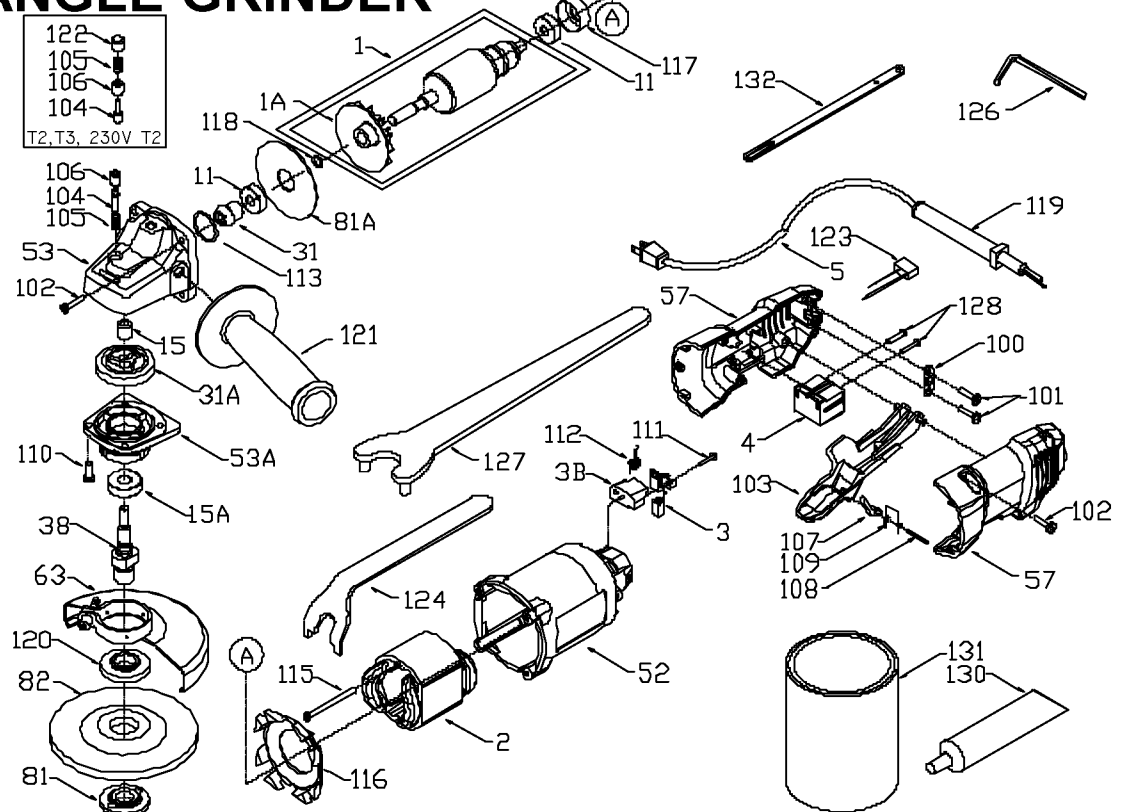

PORTER-CABLE

RIGHT ANGLE GRINDER

WARNING: Electrical repairs should only be attempted by trained repairmen. Contact the nearest Porter-Cable Service Center or other competent repair center.

7406

Parts List for PC7406 Type 4

Item Number	Part Number	Description	Qty Required
1	000000-00	No Longer Available	1
1	000000-00	No Longer Available	1
1	000000-00	No Longer Available	1
2	000000-00	No Longer Available	1
2	000000-00	No Longer Available	1
3	886297	BRUSH HLDR/BRUSH ASY	2
3	884257	BRUSH HLDR/BRUSH ASY	2
3	690740	BRUSH HOLDER BASE	2
4	000000-00	No Longer Available	1
5	330072-97	CORD/10 FT/18-2	1
5	000000-00	No Longer Available	1
11	330003-85	BEARING	3
15	841767	BEARING	3
15	330003-17	BEARING,BALL	3
31	000000-00	No Longer Available	1
31	D882740	BEVEL PINION	1
31	882742	GEAR	1
31	000000-00	No Longer Available	1
38	000000-00	No Longer Available	1
38	000000-00	No Longer Available	1
52	000000-00	No Longer Available	1
53	000000-00	No Longer Available	1
53	000000-00	No Longer Available	1
57	000000-00	No Longer Available	1
63	000000-00	No Longer Available	1
63	000000-00	No Longer Available	1
81	000000-00	No Longer Available	10