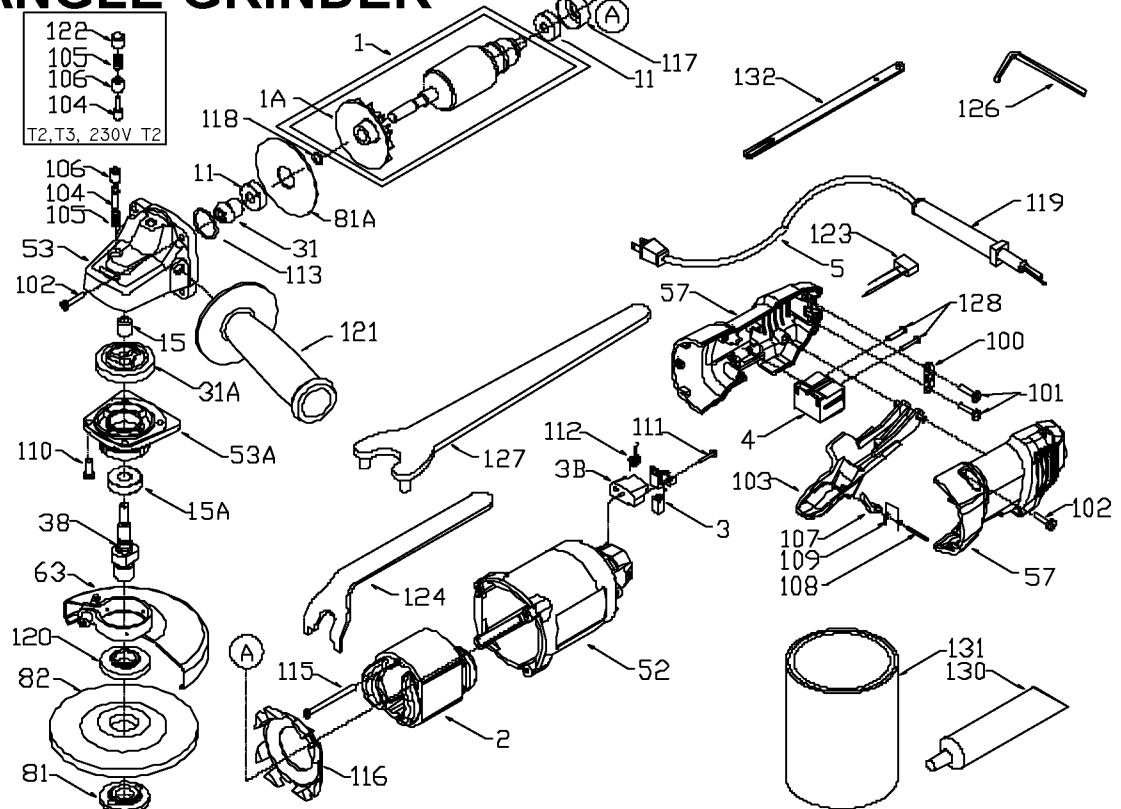

### Parts List for PC7406 Type 3

Item Number	Part Number	Description	Qty Required
1	000000-00	No Longer Available	1
1	000000-00	No Longer Available	1
1	000000-00	No Longer Available	1
2	000000-00	No Longer Available	1
2	000000-00	No Longer Available	1
3	884257	BRUSH HLDR/BRUSH ASY	2
3	886297	BRUSH HLDR/BRUSH ASY	2
3	690740	BRUSH HOLDER BASE	2
4	000000-00	No Longer Available	1
5	330072-97	CORD/10 FT/18-2	1
5	000000-00	No Longer Available	1
11	330003-85	BEARING	3
15	841767	BEARING	3
15	330003-17	BEARING,BALL	3
31	000000-00	No Longer Available	1
31	D882740	BEVEL PINION	1
31	882742	GEAR	1
31	000000-00	No Longer Available	1
38	000000-00	No Longer Available	1
38	000000-00	No Longer Available	1
52	000000-00	No Longer Available	1
53	000000-00	No Longer Available	1
53	000000-00	No Longer Available	1
53	000000-00	No Longer Available	1
57	000000-00	No Longer Available	1
63	000000-00	No Longer Available	1
63	000000-00	No Longer Available	1

### Parts List for PC7406 Type 3

Item Number	Part Number	Description	Qty Required
122	000000-00	No Longer Available	1
123	000000-00	No Longer Available	1
124	886041	SPANNER WRENCH	1
126	884298	HEX WRENCH (4MM)	1
126	802876	ALLEN WRENCH	1
127	000000-00	No Longer Available	1
128	696796	SCREW	10
130	000000-00	No Longer Available	1
131	000000-00	No Longer Available	1
131	429698-00	GREASE:4 LB CAN	1
132	000000-00	No Longer Available	1
133	000000-00	No Longer Available	1
133	000000-00	No Longer Available	1
133	000000-00	No Longer Available	1
134	000000-00	No Longer Available	1